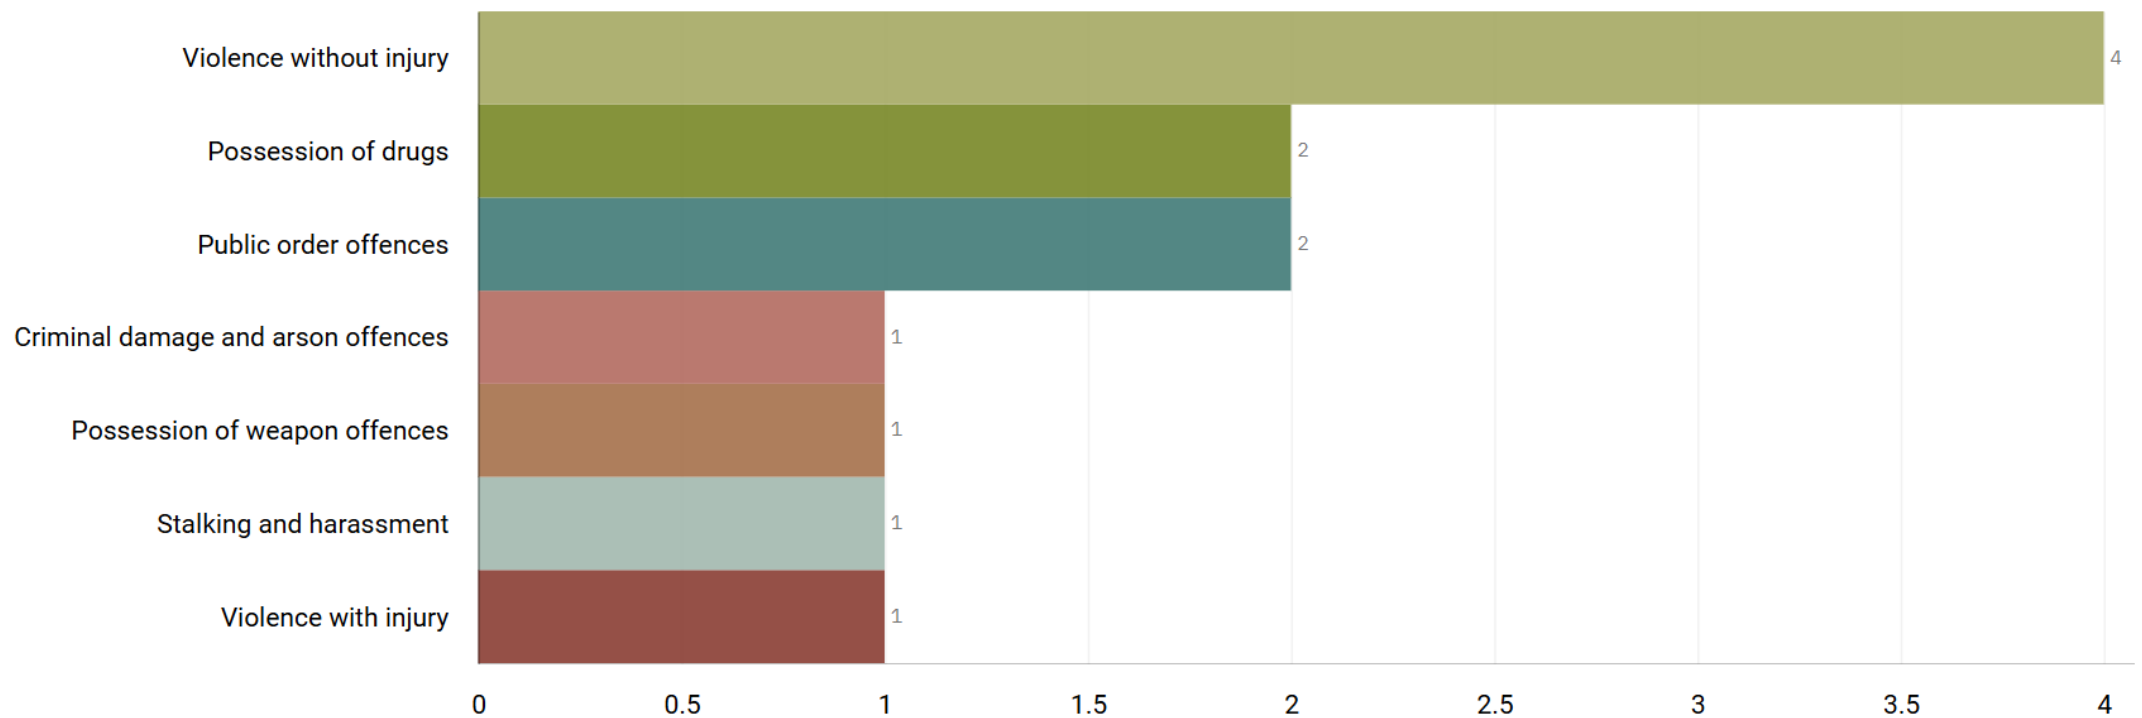

J1F2 Lancashire Hill ALL RECORDED CRIME

Number of Crimes by Crime Tree Level Four (Highest Volume Contributor)