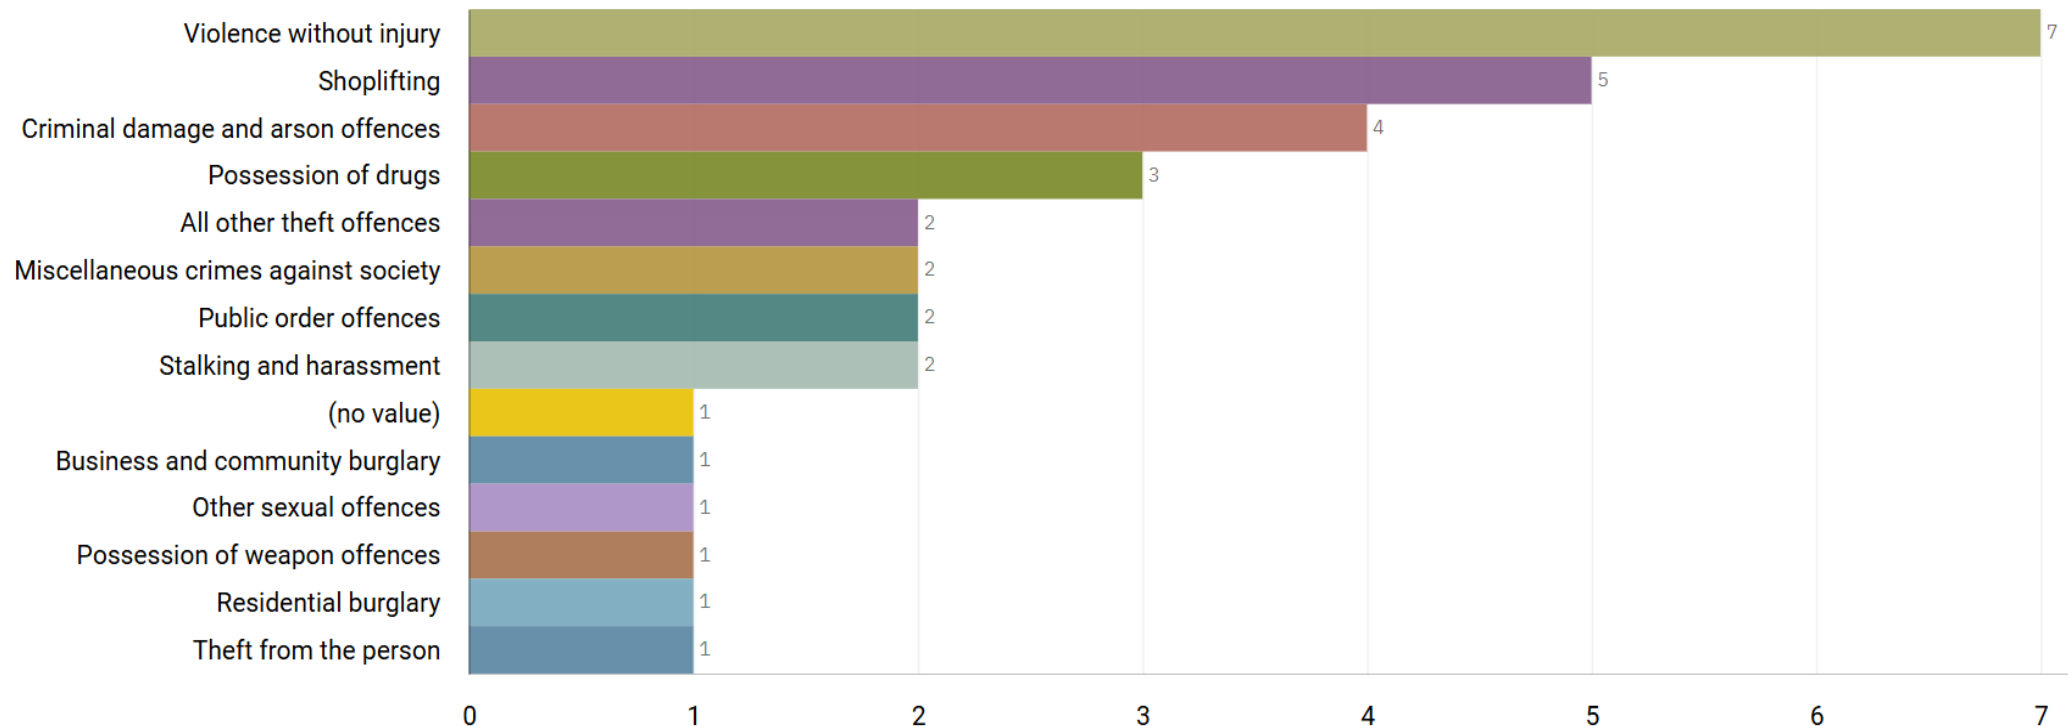

J1A2 Peel Centre ALL RECORDED CRIME

Number of Crimes by Crime Tree Level Four (Highest Volume Contributor)

J1A2 Peel Centre “Street Name” Stats

J1A2	Peel Centre	Youths		PEEL RETAIL PARK	GREAT PORTWOOD STREET	SK1 2HD
J1A2	Peel Centre	Theft From Motor Vehicle	ASDA SUPERSTORES LTD	WARREN STREET		SK1 1UA

J1A3 Shaw Heath ALL RECORDED CRIME

Number of Crimes by Crime Tree Level Four (Highest Volume Contributor)

J1A3 Shaw Heath “Street Name” Stats

J1A3	Shaw Heath	Burglary		MIDDLE HILLGATE		SK1 3EH
J1A3	Shaw Heath	Shoplifting	NEW MANSION HOUSE	WELLINGTON ROAD SOUTH		SK1 3UA
J1A3	Shaw Heath	Damage To Motor Vehicle		TURNCROFT LANE	OFFERTON	SK1 4AB
J1A3	Shaw Heath	Public Order		LOWER HILLGATE		SK1 3AL
J1A3	Shaw Heath	Theft		RAILWAY ROAD		SK1 3SW
J1A3	Shaw Heath	Criminal Damage	FRED PERRY HOUSE	EDWARD STREET		SK1 3UR
J1A3	Shaw Heath	Assault	LINCOLN TOWERS	BOSDEN FOLD		SK1 3PG
J1A3	Shaw Heath	Shoplifting	NEW MANSION HOUSE	WELLINGTON ROAD SOUTH		SK1 3UR
J1A3	Shaw Heath	Attempted burglary		LOWFIELD ROAD	CALE GREEN	SK3 8JP
J1A3	Shaw Heath	Theft By Finding - Bank Card	MILLBROOK TOWERS	MILLBROOK STREET		SK1 3NL
J1A3	Shaw Heath	Damage To Motor Vehicle	PREMIER INN	CHURCHGATE		SK1 1YG
J1A3	Shaw Heath	Public Order		HEATHLAND TERRACE	CALE GREEN	SK3 8DU
J1A3	Shaw Heath	Shoplifting	NEW MANSION HOUSE	WELLINGTON ROAD SOUTH		SK1 3UA
J1A3	Shaw Heath	Theft	MOTTRAM TOWERS	MOTTRAM FOLD		SK1 3NX