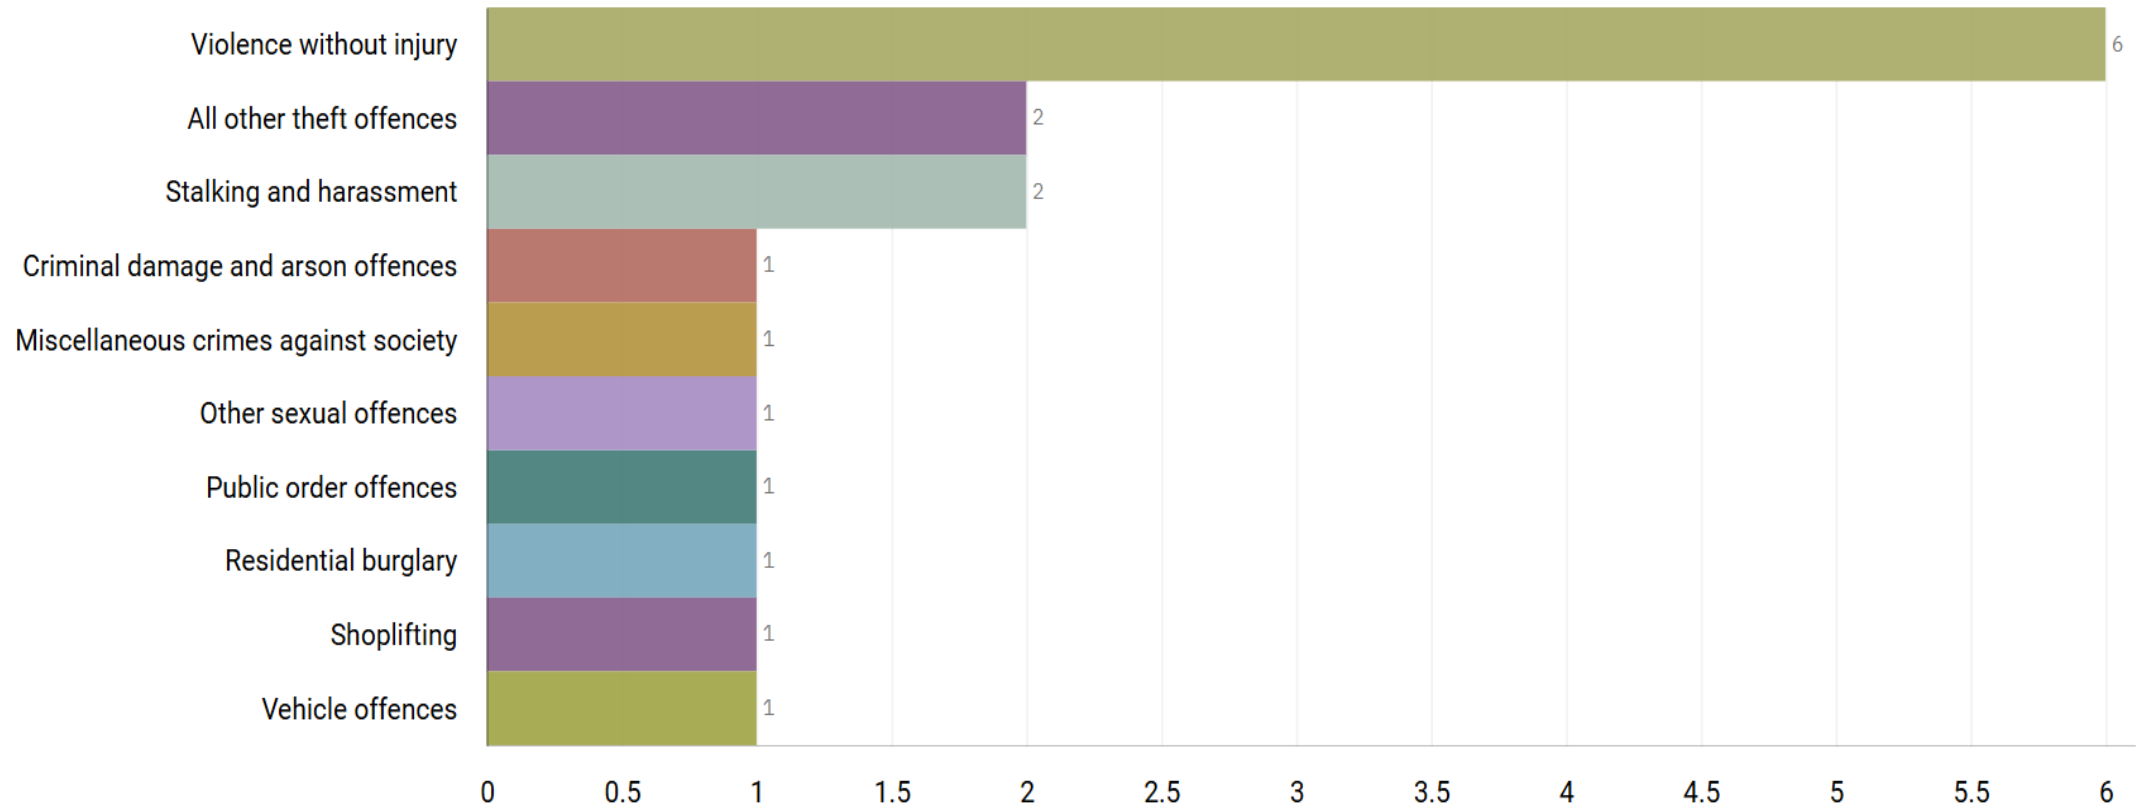

J1F1 Brinnington ALL RECORDED CRIME

Number of Crimes by Crime Tree Level Four (Highest Volume Contributor)