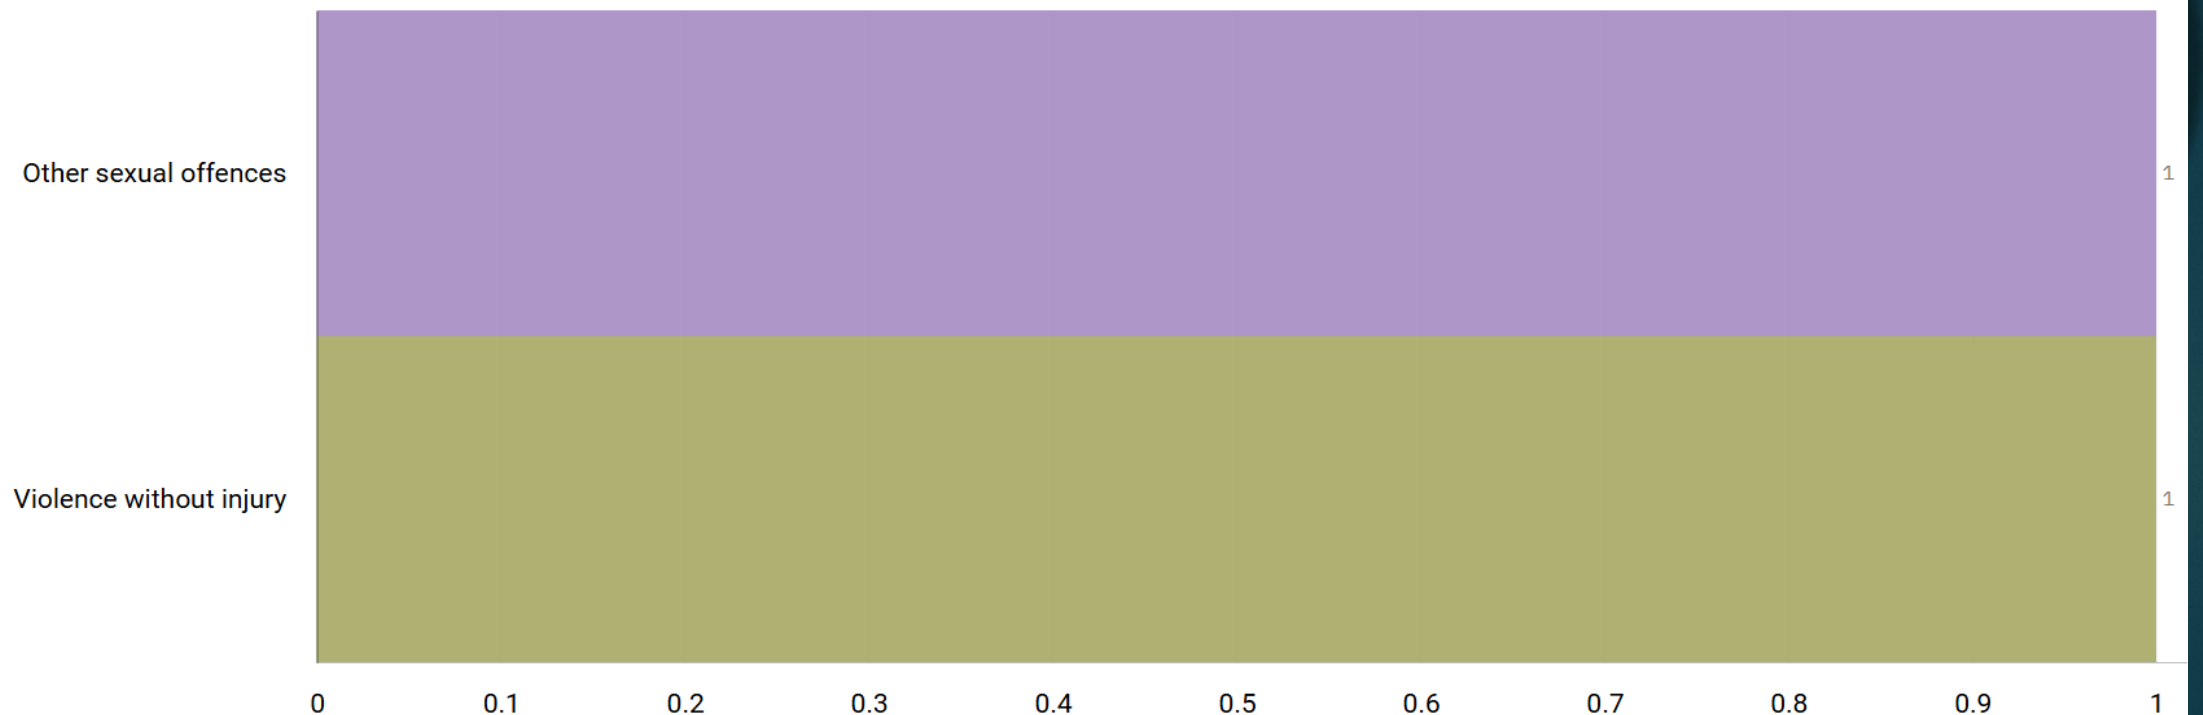

J1C6 Cheadle Heath ALL RECORDED CRIME

Number of Crimes by Crime Tree Level Four (Highest Volume Contributor)