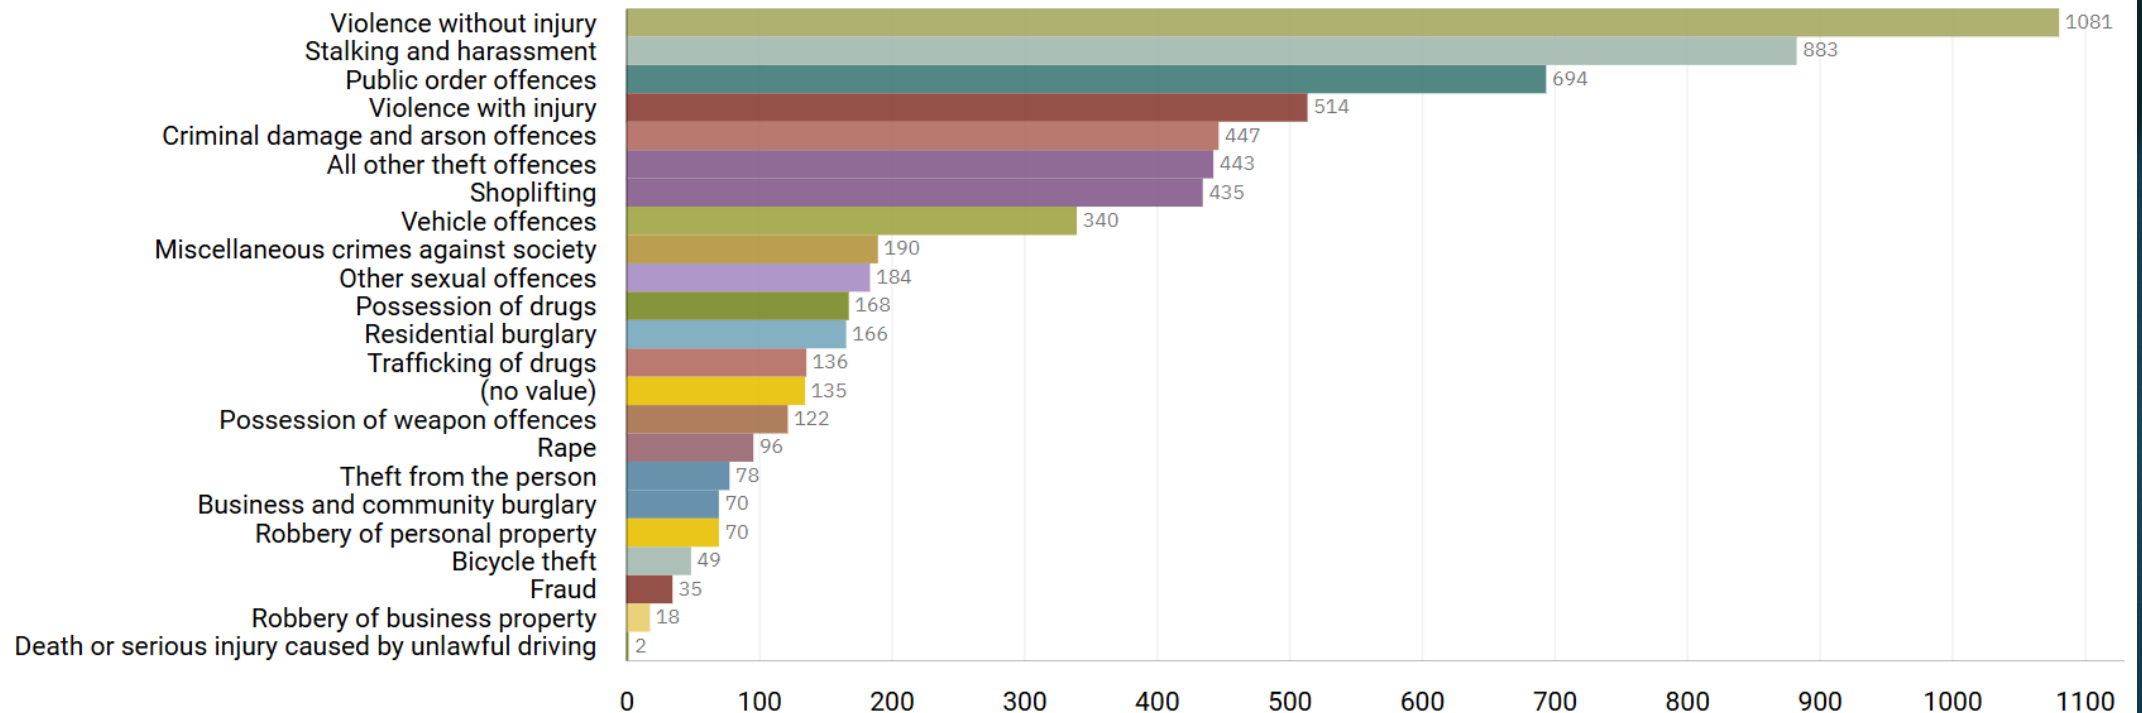

1. Drugs and Associated ASB
2. Burglaries
3. Speeding and Other Road Traffic Offences

CENTRAL STOCKPORT NEIGHBOURHOOD STRUCTURE CHART

CENTRAL STOCKPORT NEIGHBOURHOOD STRUCTURE CHART

GMP ALL RECORDED CRIME

Number of Crimes by Crime Tree Level Four (Highest Volume Contributor)

STOCKPORT ALL RECORDED CRIME

Number of Crimes by Crime Tree Level Four (Highest Volume Contributor)

J1F1 Brinnington
And
J1F2 Lancashire Hill
ALL RECORDED CRIME