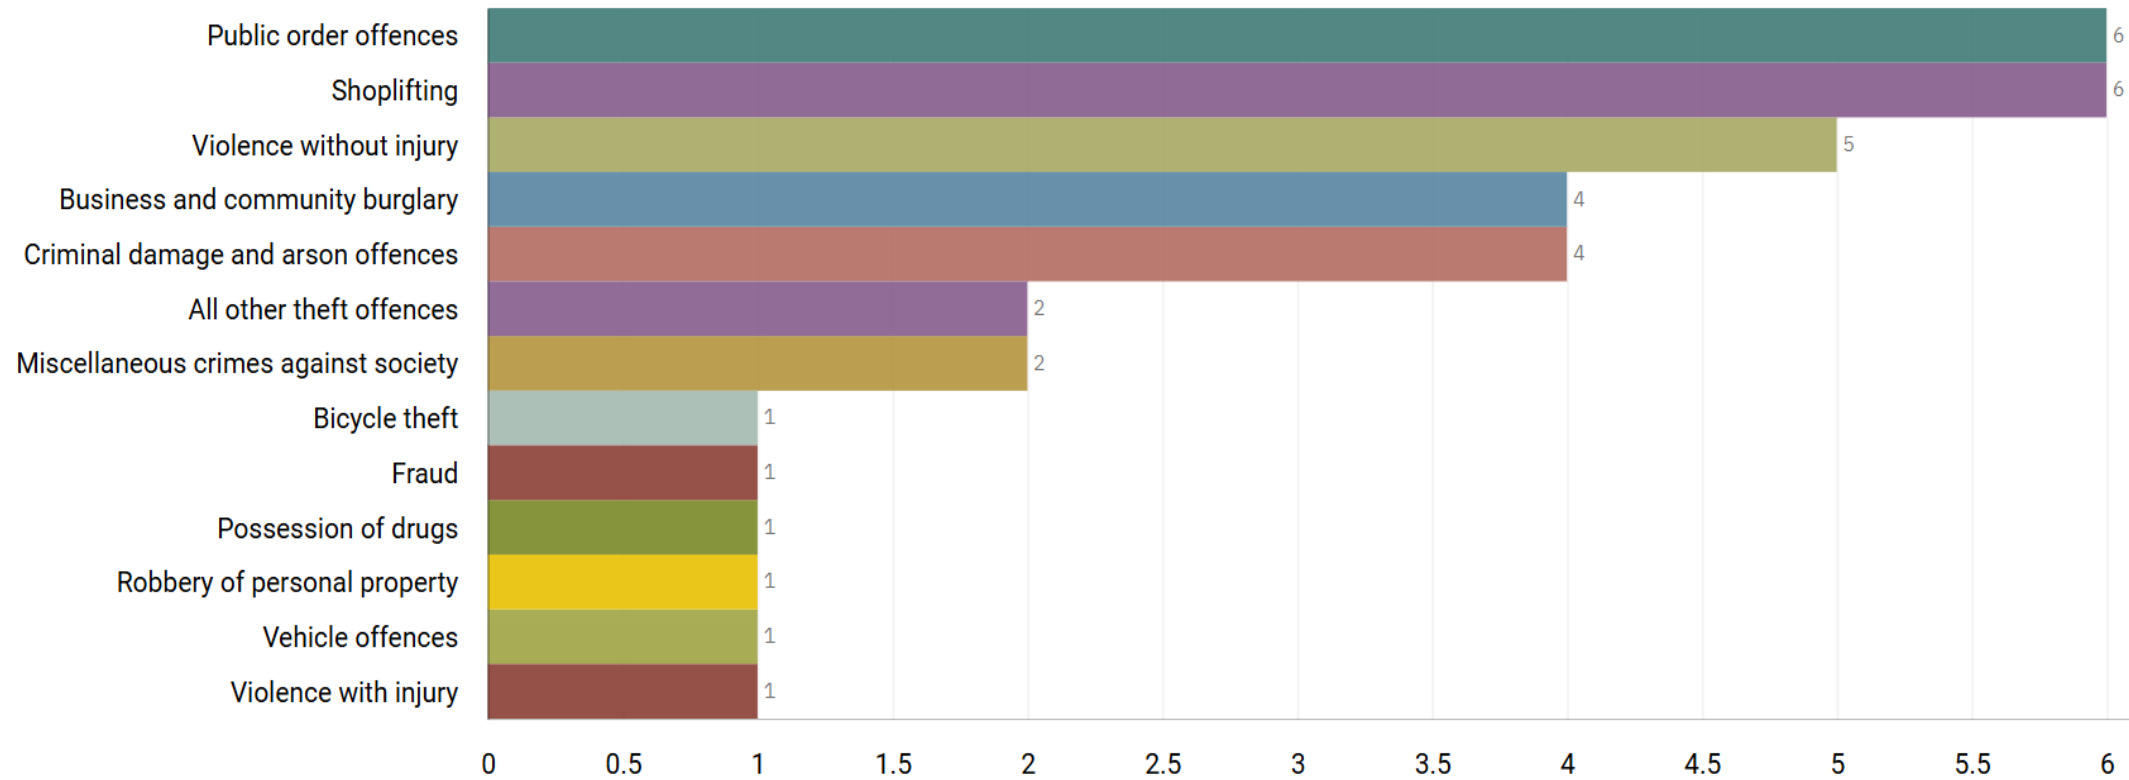

J1K1 Adswood/J1K2 Bridgehall ALL RECORDED CRIME

Number of Crimes by Crime Tree Level Four (Highest Volume Contributor)

J1K1 Adswood / J1K2 Bridgehall “Street Name” Stats

J1K2	Adswood/Bridgehall	Public Order		ROSTREVOR ROAD	ADSWOOD	SK3 8LQ
J1K2	Adswood/Bridgehall	Theft From Motor Vehicle		ROSLYN ROAD	ADSWOOD	SK3 8LH
J1K2	Adswood/Bridgehall	Disturbance		KENNERLEY ROAD	DAVENPORT	SK2 6EY
J1K1	Adswood/Bridgehall	Theft Of Motor Scooter		ALVANLEY CRESCENT	ADSWOOD	SK3 8NH
J1K2	Adswood/Bridgehall	Neighbour Harassment		OSBORNE ROAD	CALE GREEN	SK2 6RL
J1K2	Adswood/Bridgehall	Theft Of Motor Vehicle		MELROSE CRESCENT	ADSWOOD	SK3 8PR
J1K2	Adswood/Bridgehall	Shoplifting		BRAMHALL LANE	CALE GREEN	SK2 6HT
J1K2	Adswood/Bridgehall	Assault	CALE GREEN NURSING HOME	ADSWOOD LANE WEST	CALE GREEN	SK3 8HZ
J1K1	Adswood/Bridgehall	Disturbance		BERLIN ROAD	EDGELEY	SK3 9QF

J1A1 TOWN CENTRE

J1A2 PEEL CENTRE

J1A3 PEEL CENTRE

J1B4 WOODBANK, J1B5 WOODBANK

ALL RECORDED CRIME

J1A1 Town Centre ALL RECORDED CRIME

Number of Crimes by Crime Tree Level Four (Highest Volume Contributor)

J1A1 Town Centre “Street Name” Stats