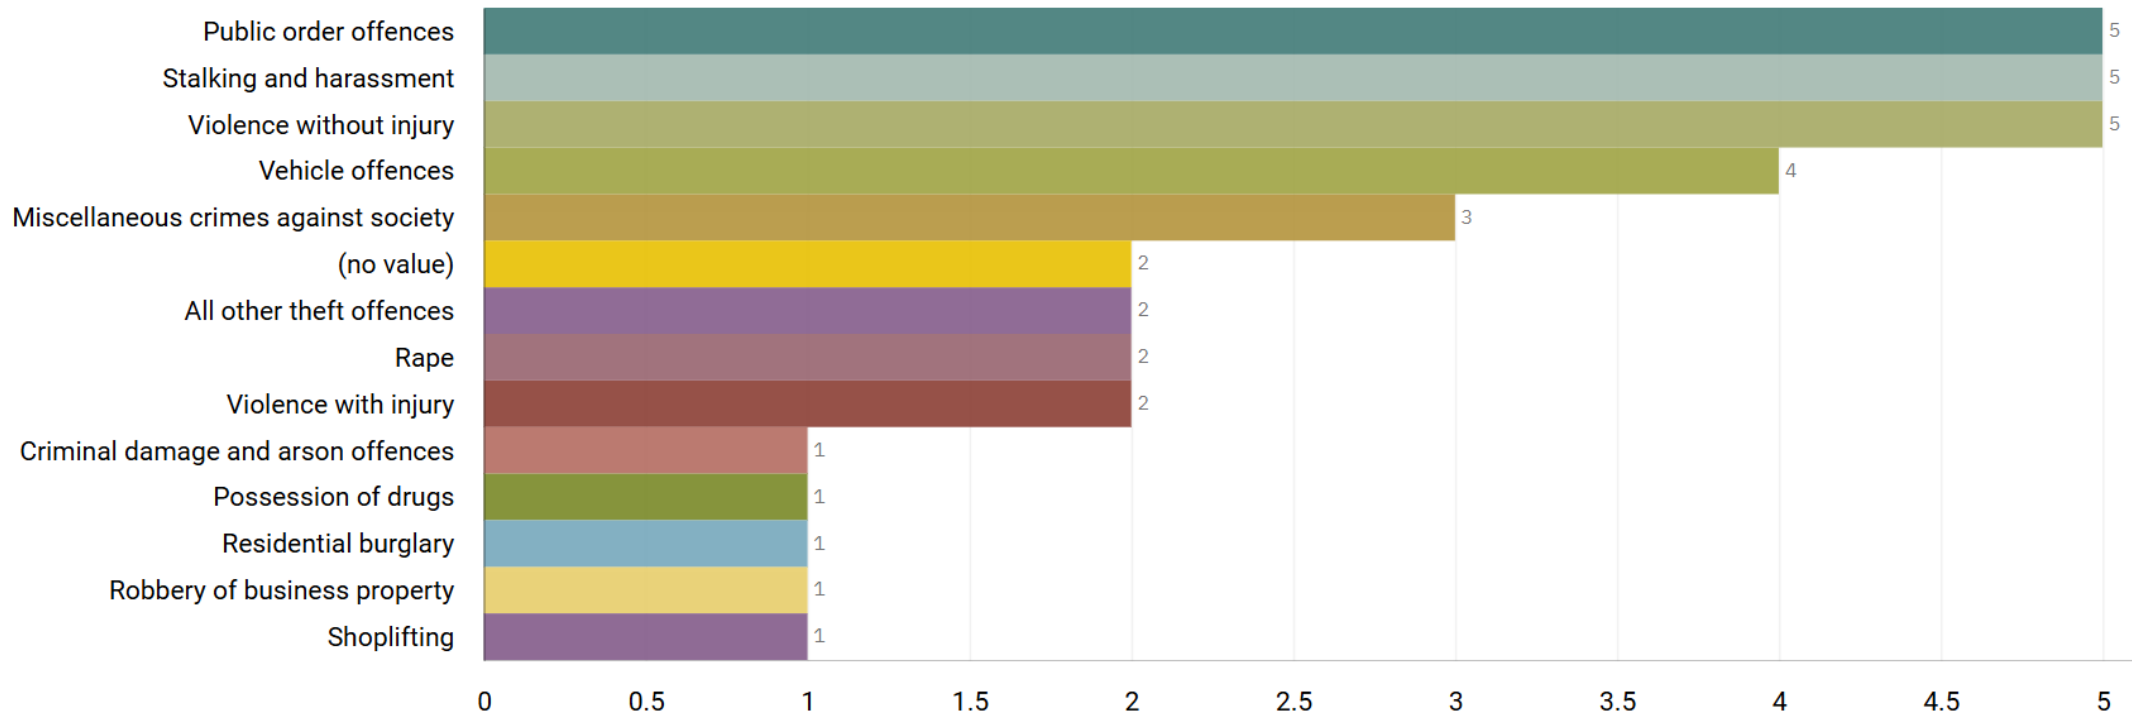

J1C6 Cheadle Heath ALL RECORDED CRIME

Number of Crimes by Crime Tree Level Four (Highest Volume Contributor)

J1C6 Cheadle Heath “Street Name” Stats

J1C6	Cheadle Heath	Public Order	HEYS COURT	ESSEX AVENUE	EDGELEY	SK3 0JA
J1C6	Cheadle Heath	Neighbour Issues		STOCKPORT ROAD	CHEADLE HEATH	SK3 0NW

J1K1 Adswood/J1K2 Bridgehall ALL RECORDED CRIME

Number of Crimes by Crime Tree Level Four (Highest Volume Contributor)

J1K1 Adswood / J1K2 Bridgehall “Street Name” Stats

J1K2	Adswood/Bridgehall	Public Order		ROSTREVOR ROAD	ADSWOOD	SK3 8LQ
J1K2	Adswood/Bridgehall	Theft From Motor Vehicle		ROSLYN ROAD	ADSWOOD	SK3 8LH
J1K2	Adswood/Bridgehall	Disturbance		KENNERLEY ROAD	DAVENPORT	SK2 6EY
J1K1	Adswood/Bridgehall	Theft Of Motor Scooter		ALVANLEY CRESCENT	ADSWOOD	SK3 8NH
J1K2	Adswood/Bridgehall	Neighbour Harassment		OSBORNE ROAD	CALE GREEN	SK2 6RL
J1K2	Adswood/Bridgehall	Theft Of Motor Vehicle		MELROSE CRESCENT	ADSWOOD	SK3 8PR
J1K2	Adswood/Bridgehall	Shoplifting		BRAMHALL LANE	CALE GREEN	SK2 6HT
J1K2	Adswood/Bridgehall	Assault	CALE GREEN NURSING HOME	ADSWOOD LANE WEST	CALE GREEN	SK3 8HZ
J1K1	Adswood/Bridgehall	Disturbance		BERLIN ROAD	EDGELEY	SK3 9QF