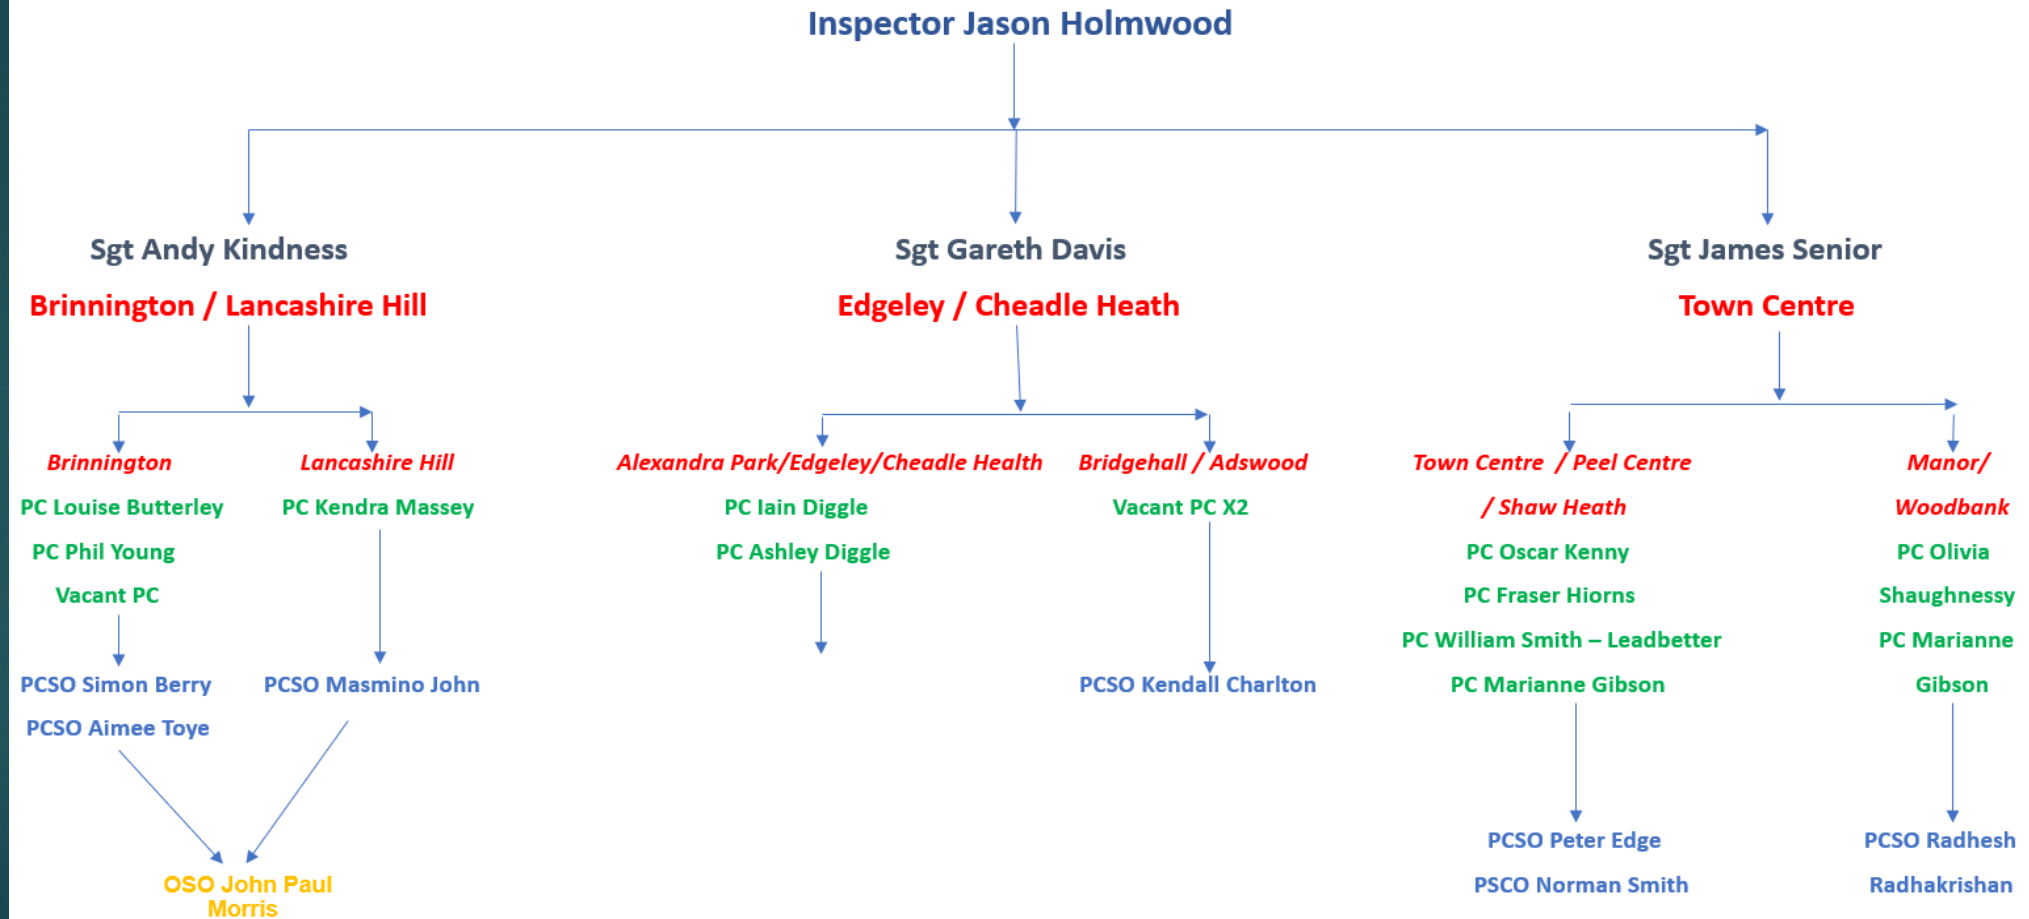

1. Drugs and Associated ASB
2. Burglaries
3. Speeding and Other Road Traffic Offences

CENTRAL STOCKPORT NEIGHBOURHOOD STRUCTURE CHART

CENTRAL STOCKPORT NEIGHBOURHOOD STRUCTURE CHART

GMP ALL RECORDED CRIME

Number of Crimes by Crime Tree Level Four (Highest Volume Contributor)

STOCKPORT ALL RECORDED CRIME

Number of Crimes by Crime Tree Level Four (Highest Volume Contributor)

J1F1 Brinnington
And
J1F2 Lancashire Hill
ALL RECORDED CRIME

J1F2 Lancashire Hill ALL RECORDED CRIME

Number of Crimes by Crime Tree Level Four (Highest Volume Contributor)

J1F2 Lancashire Hill “Street Name” Stats

J1F2	South Reddish	Assault	PENDLEBURY TOWERS		HEATON NORRIS	SK5 7RN	
J1F2	South Reddish	Criminal Damage	STONEMILL TERRACE		HEATON NORRIS	SK5 7SA	
J1F2	South Reddish	Public Order	MEADOW MILL	WATER STREET		SK1 2AJ	
J1F2	South Reddish	Assault	BRYANT HOUSE	WELLINGTON ROAD NORTH	HEATON NORRIS	SK4 1HJ	
J1F2	South Reddish	Disturbance		QUANTOCK CLOSE		SK4 1LF	

J1C4 ALEXANDRA PARK
J1C5 EDGELEY
J1C6 CHEADLE HEATH
J1K1 BRIDGEHALL & J1K2 ADSWOOD
ALL RECORDED CRIME

J1C4 Alexandra Park ALL RECORDED CRIME

Number of Crimes by Crime Tree Level Four (Highest Volume Contributor)