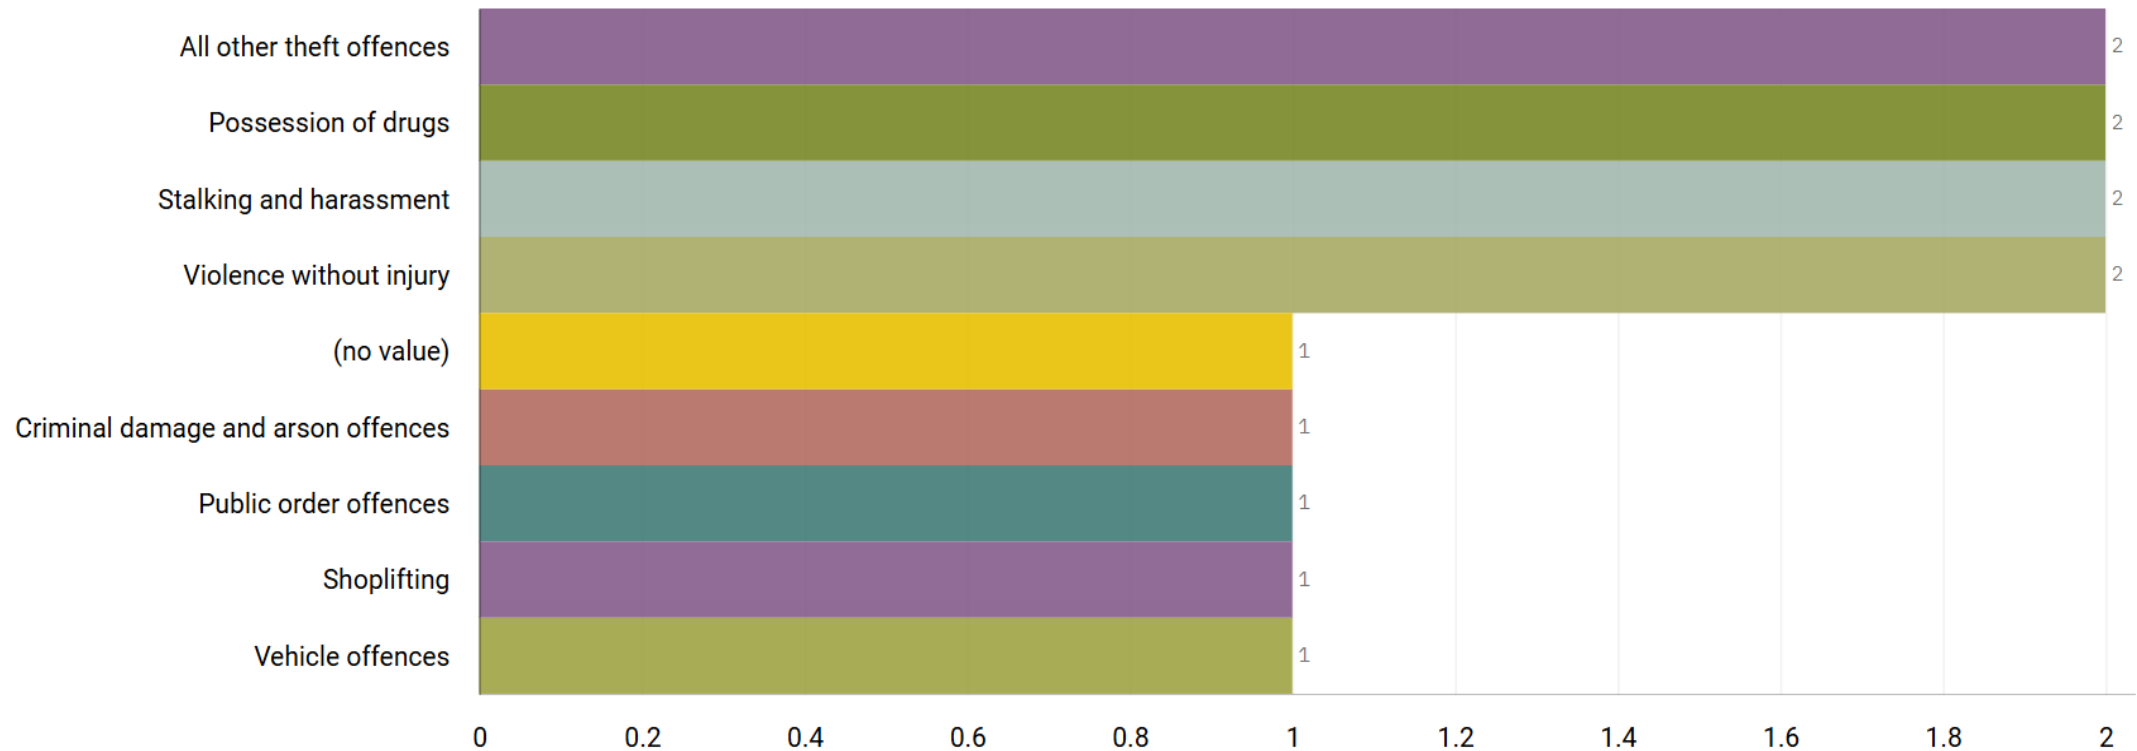

J1F2 Lancashire Hill ALL RECORDED CRIME

Number of Crimes by Crime Tree Level Four (Highest Volume Contributor)

J1F2 Lancashire Hill “Street Name” Stats

J1F2	South Reddish	Assault	PENDLEBURY TOWERS		HEATON NORRIS	SK5 7RN	
J1F2	South Reddish	Criminal Damage	STONEMILL TERRACE		HEATON NORRIS	SK5 7SA	
J1F2	South Reddish	Public Order	MEADOW MILL	WATER STREET		SK1 2AJ	
J1F2	South Reddish	Assault	BRYANT HOUSE	WELLINGTON ROAD NORTH	HEATON NORRIS	SK4 1HJ	
J1F2	South Reddish	Disturbance		QUANTOCK CLOSE		SK4 1LF	

J1C4 ALEXANDRA PARK
J1C5 EDGELEY
J1C6 CHEADLE HEATH
J1K1 BRIDGEHALL & J1K2 ADSWOOD
ALL RECORDED CRIME

J1C4 Alexandra Park ALL RECORDED CRIME

Number of Crimes by Crime Tree Level Four (Highest Volume Contributor)