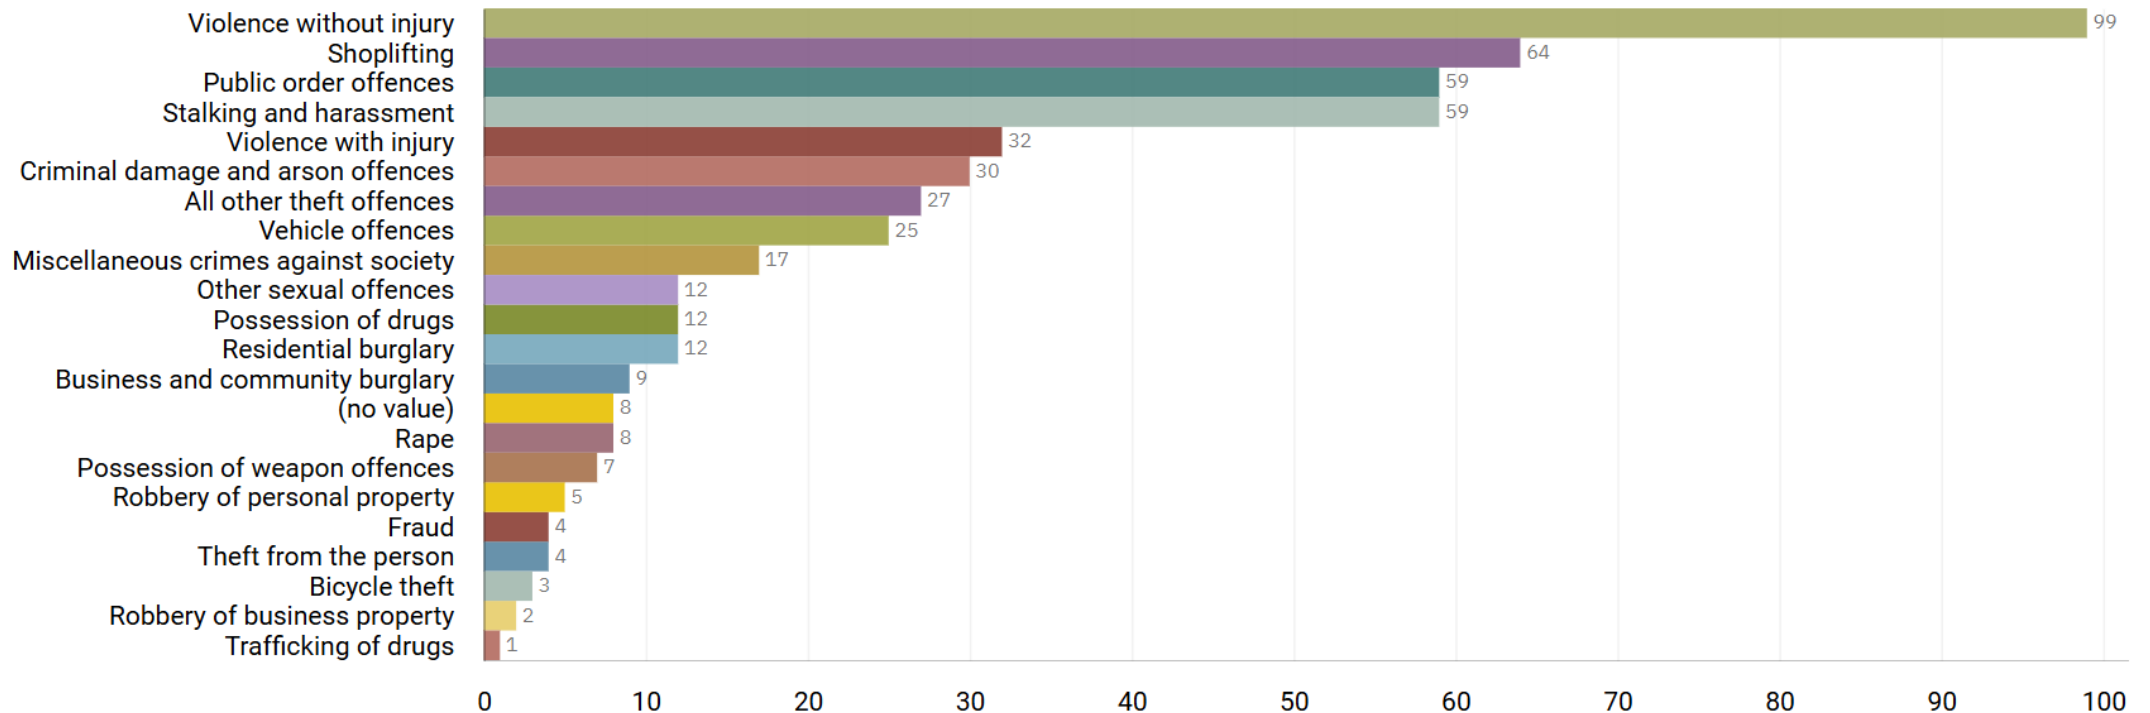

1. Drugs and Associated ASB
2. Burglaries
3. Speeding and Other Road Traffic Offences

CENTRAL STOCKPORT NEIGHBOURHOOD STRUCTURE CHART

CENTRAL STOCKPORT NEIGHBOURHOOD STRUCTURE CHART

GMP ALL RECORDED CRIME

Number of Crimes by Crime Tree Level Four (Highest Volume Contributor)

STOCKPORT ALL RECORDED CRIME

Number of Crimes by Crime Tree Level Four (Highest Volume Contributor)

J1F1 Brinnington
And
J1F2 Lancashire Hill
ALL RECORDED CRIME