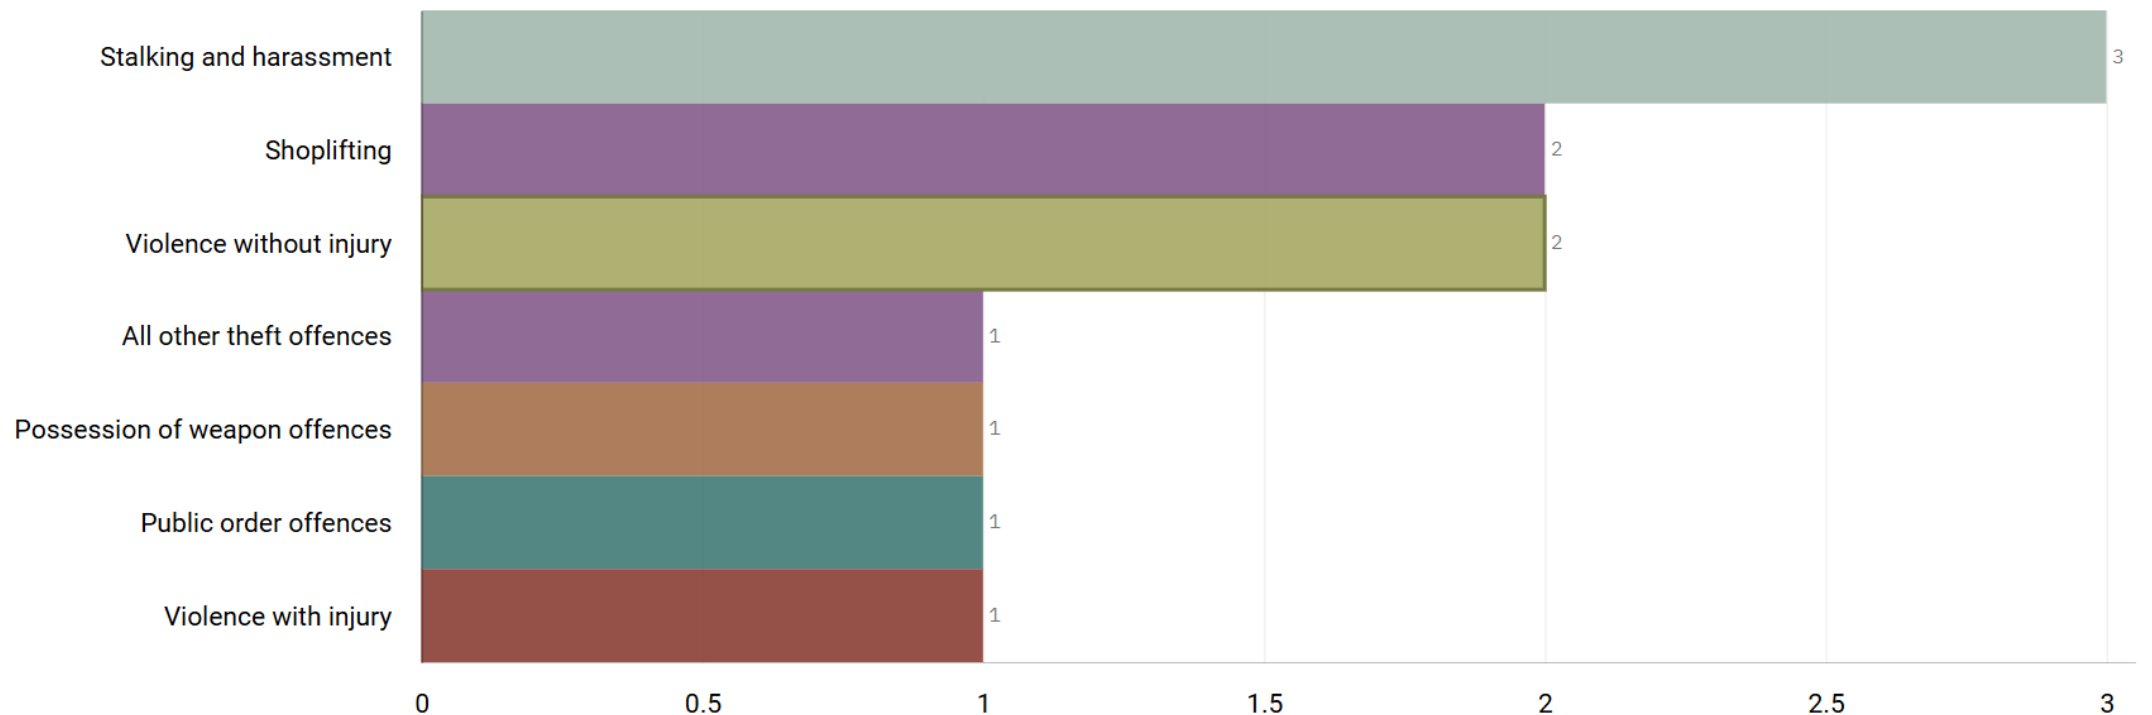

J1A3 Shaw Heath ALL RECORDED CRIME

Number of Crimes by Crime Tree Level Four (Highest Volume Contributor)

J1A3 Shaw Heath “Street Name” Stats

J1A3	Shaw Heath	Burglary		MIDDLE HILLGATE		SK1 3EH
J1A3	Shaw Heath	Shoplifting	NEW MANSION HOUSE	WELLINGTON ROAD SOUTH		SK1 3UA
J1A3	Shaw Heath	Damage To Motor Vehicle		TURNCROFT LANE	OFFERTON	SK1 4AB
J1A3	Shaw Heath	Public Order		LOWER HILLGATE		SK1 3AL
J1A3	Shaw Heath	Theft		RAILWAY ROAD		SK1 3SW
J1A3	Shaw Heath	Criminal Damage	FRED PERRY HOUSE	EDWARD STREET		SK1 3UR
J1A3	Shaw Heath	Assault	LINCOLN TOWERS	BOSDEN FOLD		SK1 3PG
J1A3	Shaw Heath	Shoplifting	NEW MANSION HOUSE	WELLINGTON ROAD SOUTH		SK1 3UR
J1A3	Shaw Heath	Attempted burglary		LOWFIELD ROAD	CALE GREEN	SK3 8JP
J1A3	Shaw Heath	Theft By Finding - Bank Card	MILLBROOK TOWERS	MILLBROOK STREET		SK1 3NL
J1A3	Shaw Heath	Damage To Motor Vehicle	PREMIER INN	CHURCHGATE		SK1 1YG
J1A3	Shaw Heath	Public Order		HEATHLAND TERRACE	CALE GREEN	SK3 8DU
J1A3	Shaw Heath	Shoplifting	NEW MANSION HOUSE	WELLINGTON ROAD SOUTH		SK1 3UA
J1A3	Shaw Heath	Theft	MOTTRAM TOWERS	MOTTRAM FOLD		SK1 3NX

J1B4 Woodbank ALL RECORDED CRIME

Number of Crimes by Crime Tree Level Four (Highest Volume Contributor)

J1B4 Woodbank “Street Name” Stats

NO REPORT

J1B5 Hillgate and Heavily ALL RECORDED CRIME

Number of Crimes by Crime Tree Level Four (Highest Volume Contributor)