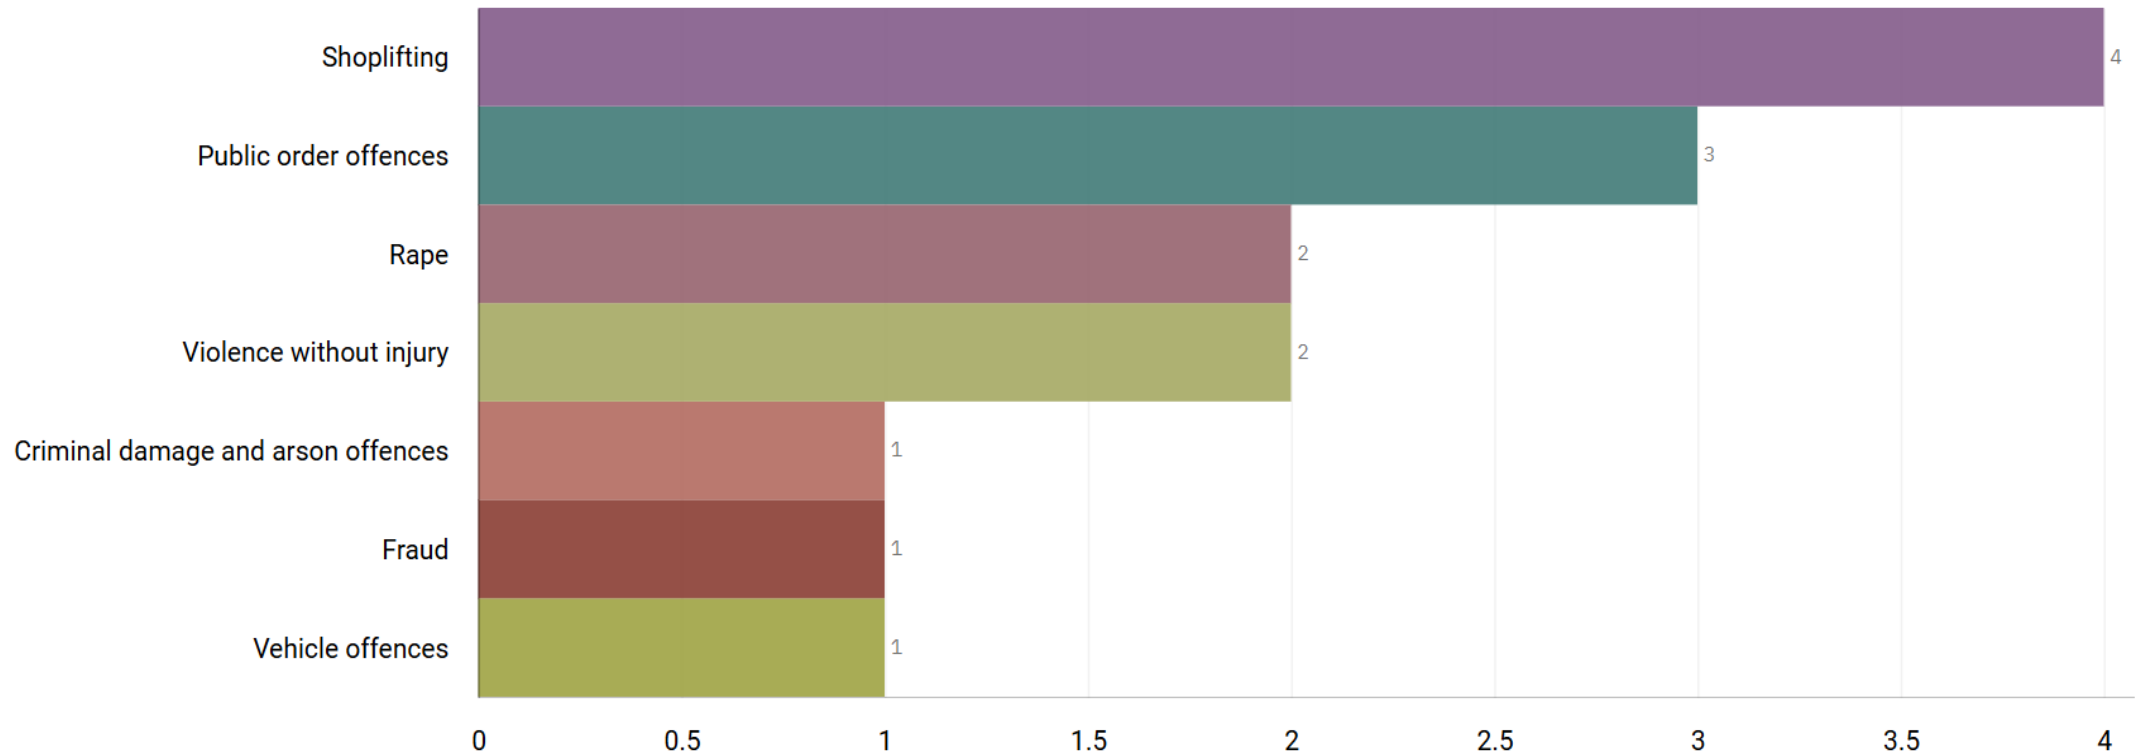

J1C5 Edgeley ALL RECORDED CRIME

Number of Crimes by Crime Tree Level Four (Highest Volume Contributor)