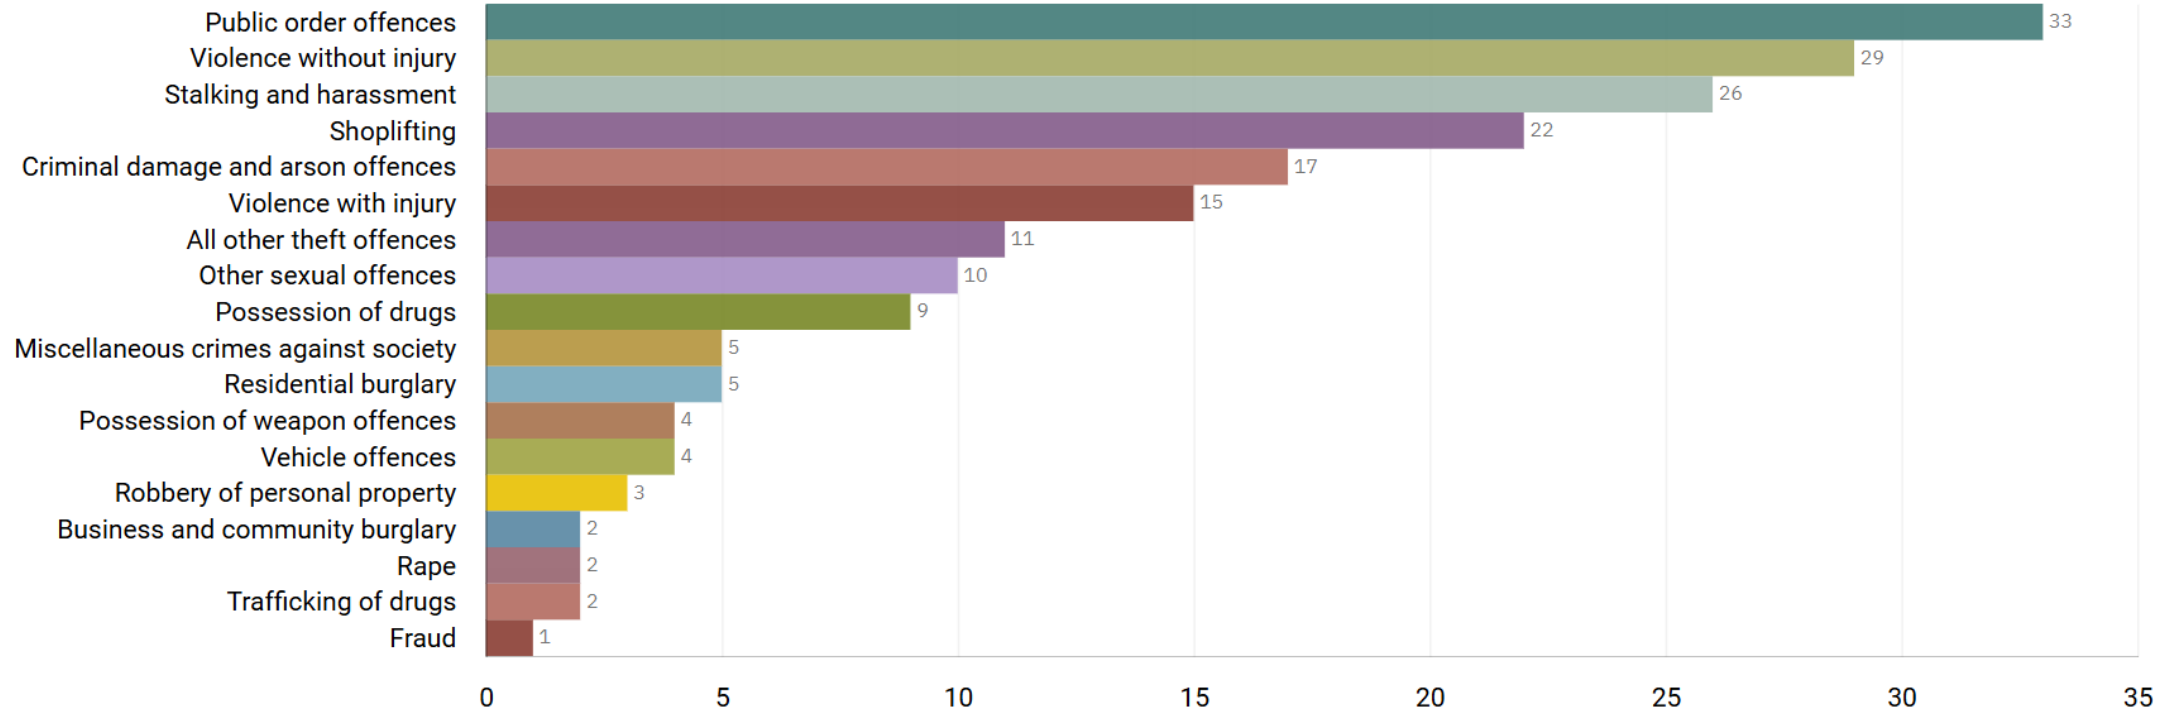

1. Drugs and Associated ASB
2. Burglaries
3. Speeding and Other Road Traffic Offences

GMP ALL RECORDED CRIME

Number of Crimes by Crime Tree Level Four (Highest Volume Contributor)

STOCKPORT ALL RECORDED CRIME

Number of Crimes by Crime Tree Level Four (Highest Volume Contributor)

J1F1 Brinnington
And
J1F2 Lancashire Hill
ALL RECORDED CRIME

J1F1 Brinnington ALL RECORDED CRIME

Number of Crimes by Crime Tree Level Four (Highest Volume Contributor)