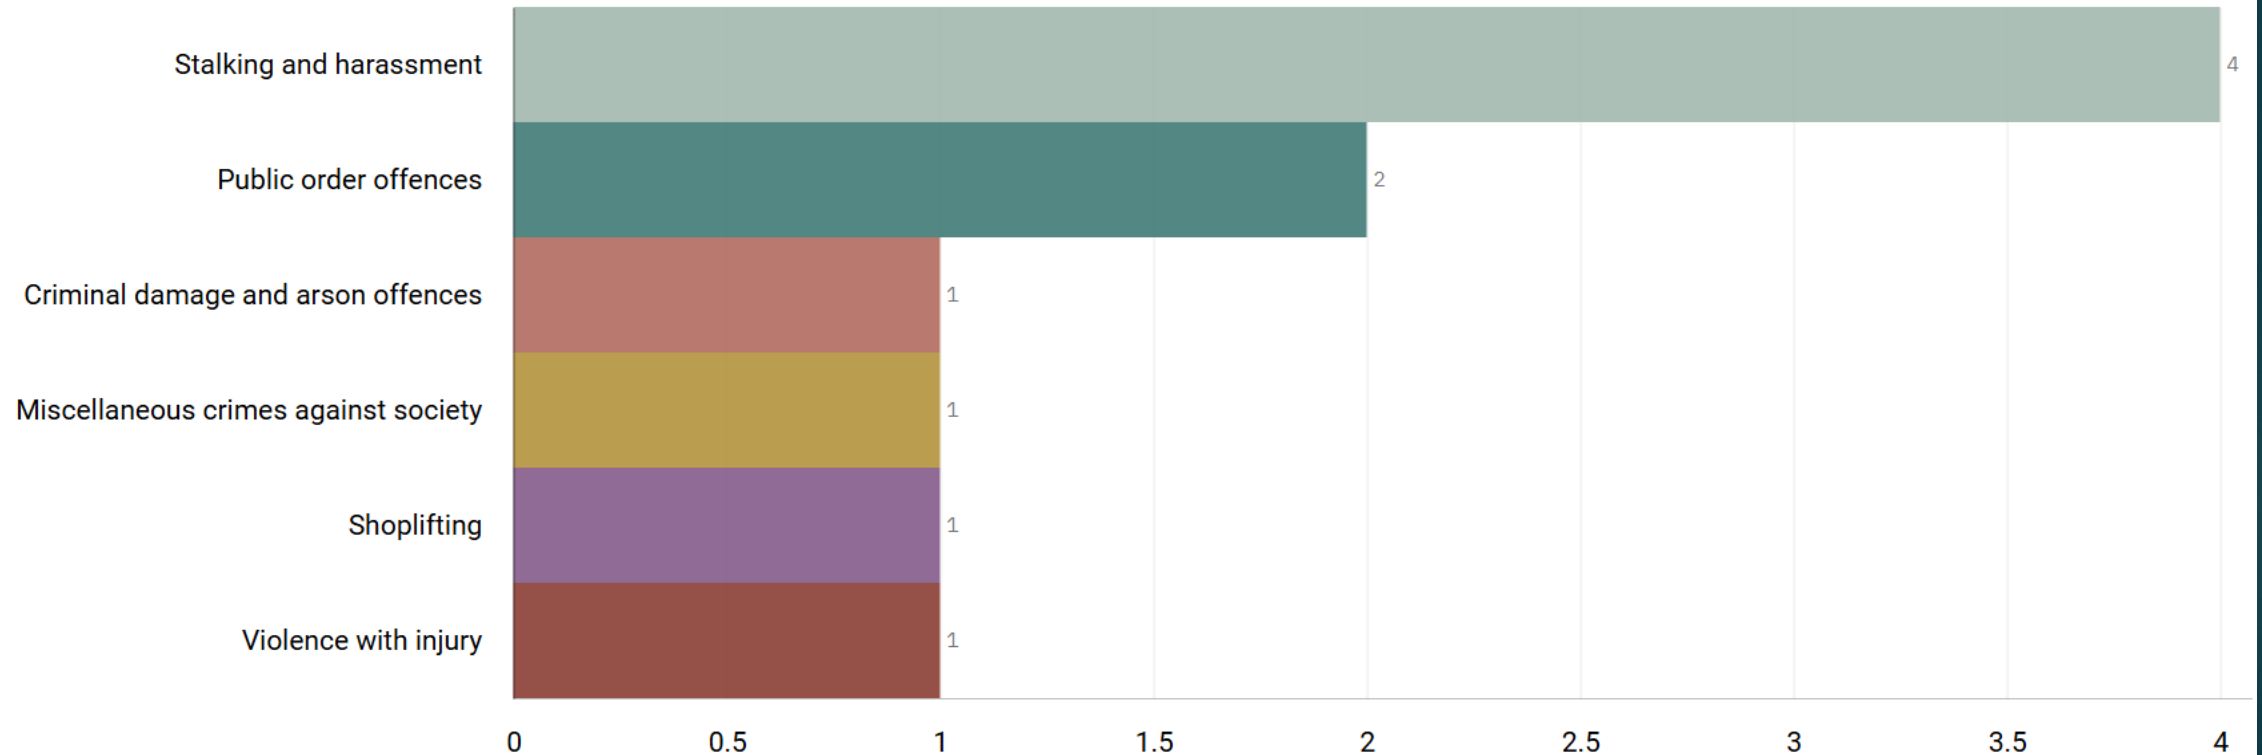

Number of Crimes by Crime Tree Level Four (Highest Volume Contributor)

J1A3 Shaw Heath “Street Name” Stats

J1A3	Shaw Heath	Attempt Shoplifting	CENTRAL HOUSE	GRAND CENTRAL SQUARE		SK1 3TA
J1A3	Shaw Heath	Shoplifting		WELLINGTON ROAD SOUTH		SK1 3TH
J1A3	Shaw Heath	Harassment	TOWN HALL	EDWARD STREET		SK1 3XE
J1A3	Shaw Heath	Disturbance		RAILWAY ROAD		SK1 3SW
J1A3	Shaw Heath	Criminal Damage	MILLBROOK TOWERS	MILLBROOK STREET		SK1 3NL
J1A3	Shaw Heath	Theft	HOLLANDS MILL	SHAW HEATH	CALE GREEN	SK3 8BH
J1A3	Shaw Heath	Assault		RAILWAY ROAD		SK1 3SW
J1A3	Shaw Heath	Assault		WELLINGTON ROAD SOUTH		SK1 3SS
J1A3	Shaw Heath	Youth		LINCOLN TOWERS	BOSDEN FOLD	SK1 3PG
J1A3	Shaw Heath	Public Order		EXCHANGE STREET		SK1 3NF
J1A3	Shaw Heath	Theft of Drinks		WELLINGTON ROAD SOUTH		SK1 3SS
J1A3	Shaw Heath	Youths	WELLINGTON CONVENIENCE STORE	WELLINGTON STREET		SK1 3RN
J1A3	Shaw Heath	Theft Of Motor Vehicle		NEWBRIDGE LANE	PORTWOOD	SK1 2NA
J1A3	Shaw Heath	Theft of Car Key		HOLLINGWORTH CLOSE		SK1 3NJ
J1A3	Shaw Heath	Shoplifting	NEW MANSION HOUSE	WELLINGTON ROAD SOUTH		SK1 3UA

J1B4 Woodbank ALL RECORDED CRIME

Number of Crimes by Crime Tree Level Four (Highest Volume Contributor)

J1B4 Woodbank “Street Name” Stats

J1B4	Woodbank	Disturbance		GRIMSHAW STREET	OFFERTON	SK1 4DW
J1B4	Woodbank	Harassment		BIDEFORD ROAD	OFFERTON	SK2 5AT
J1B4	Woodbank	Harassment		TURNCROFT LANE	OFFERTON	SK1 4AU
J1B4	Woodbank	Harassment		BIDEFORD ROAD	OFFERTON	SK2 5AT
J1B4	Woodbank	Attempt Criminal Damage		BIDEFORD ROAD	OFFERTON	SK2 5AT