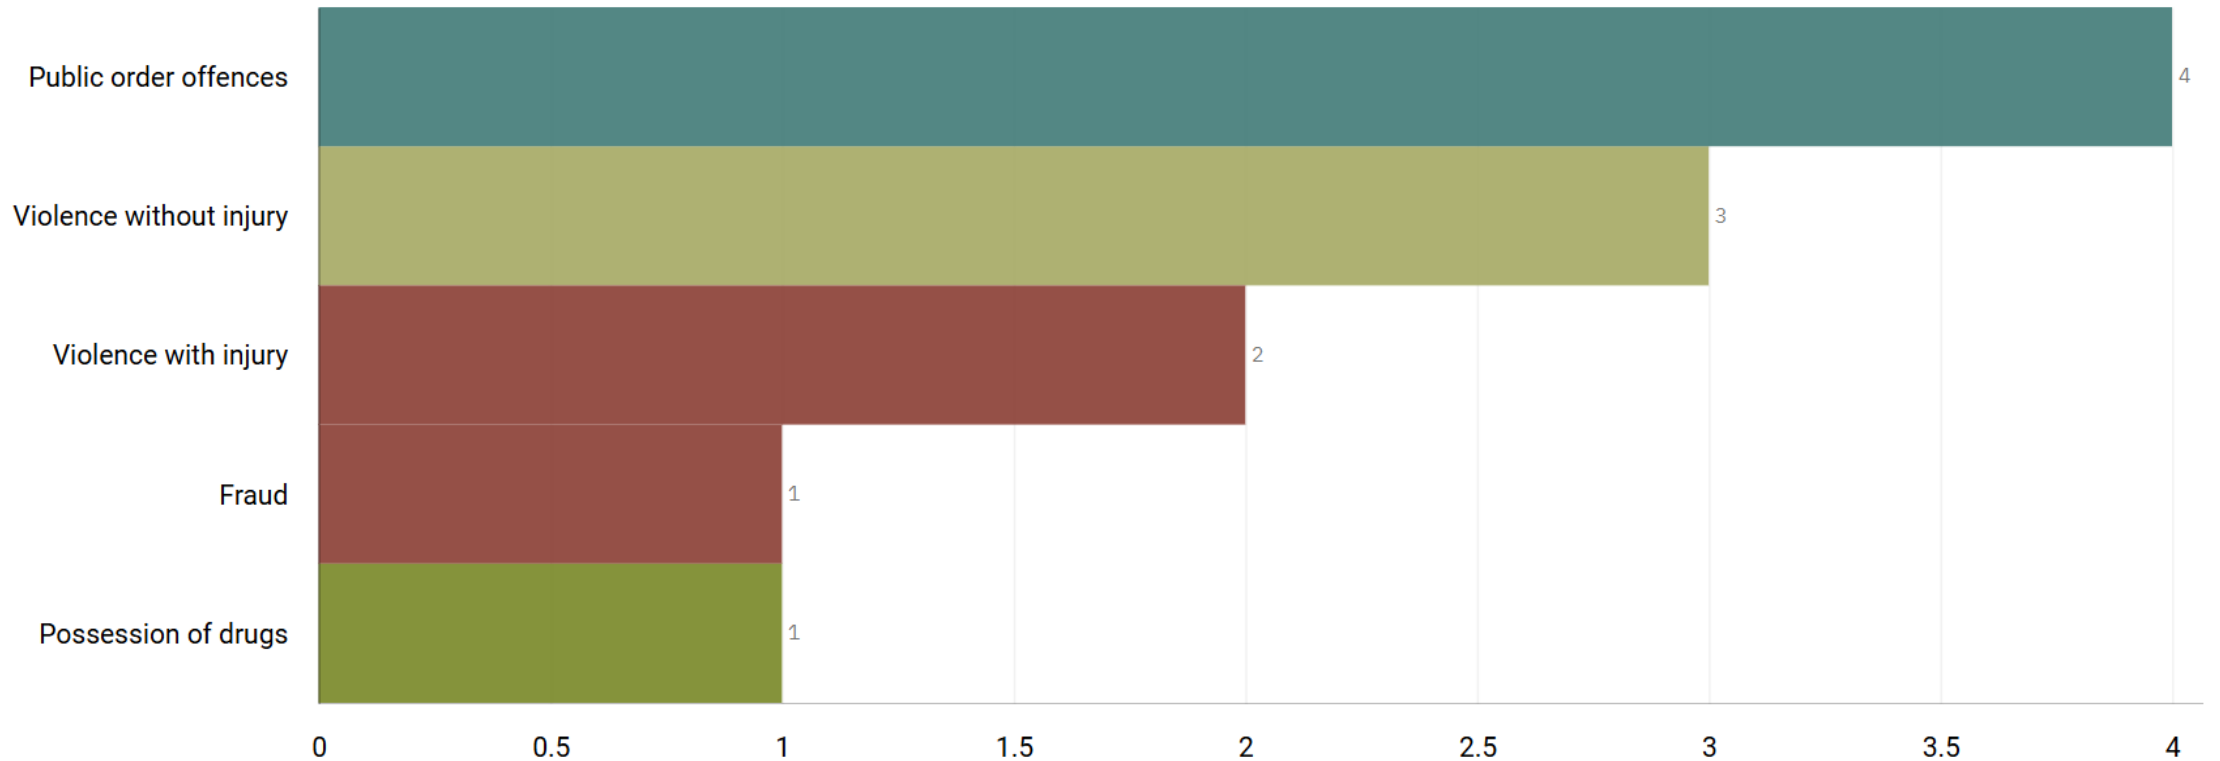

J1F2 Lancashire Hill ALL RECORDED CRIME

Number of Crimes by Crime Tree Level Four (Highest Volume Contributor)

J1F2 Lancashire Hill “Street Name” Stats

J1F2	South Reddish	ASB		GREENBANK TERRACE	HEATON NORRIS	SK4 1SW
J1F2	South Reddish	Shoplifting	ASDA SUPERSTORES LTD	HAMILTON SQUARE	HEATON NORRIS	SK4 1JG
J1F2	South Reddish	Assault		QUANTOCK CLOSE	HEATON NORRIS	SK4 1LF
J1F2	South Reddish	Assault	BRYANT HOUSE	WELLINGTON ROAD NORTH	HEATON NORRIS	SK4 1HS
J1F2	South Reddish	Threatening Behaviour		CLARKETHORNE TERRACE	HEATON NORRIS	SK5 7RU
J1F2	South Reddish	Theft of Motorbike	MEADOW MILL	WATER STREET	HEATON NORRIS	SK1 2BX
J1F2	South Reddish	Disturbance		QUANTOCK CLOSE	HEATON NORRIS	SK4 1LF
J1F2	South Reddish	Assault	HEATON TOWERS	WILKINSON ROAD	HEATON NORRIS	SK4 1ST
J1F2	South Reddish	Assault	STONEMILL TERRACE	LANCASHIRE HILL	HEATON NORRIS	SK5 7RZ
J1F2	South Reddish	Shoplifting	ASDA SUPERSTORES LTD	HAMILTON SQUARE	HEATON NORRIS	SK4 1JG
J1F2	South Reddish	Threatening Behaviour	HANOVER TOWERS	LANCASHIRE HILL	HEATON NORRIS	SK5 7RL
J1F2	South Reddish	Shoplifting	ASDA SUPERSTORES LTD	HAMILTON SQUARE	HEATON NORRIS	SK4 1JG

J1C4 ALEXANDRA PARK
J1C5 EDGELEY
J1C6 CHEADLE HEATH
J1K1 BRIDGEHALL & J1K2 ADSWOOD
ALL RECORDED CRIME

J1C4 Alexandra Park ALL RECORDED CRIME

Number of Crimes by Crime Tree Level Four (Highest Volume Contributor)