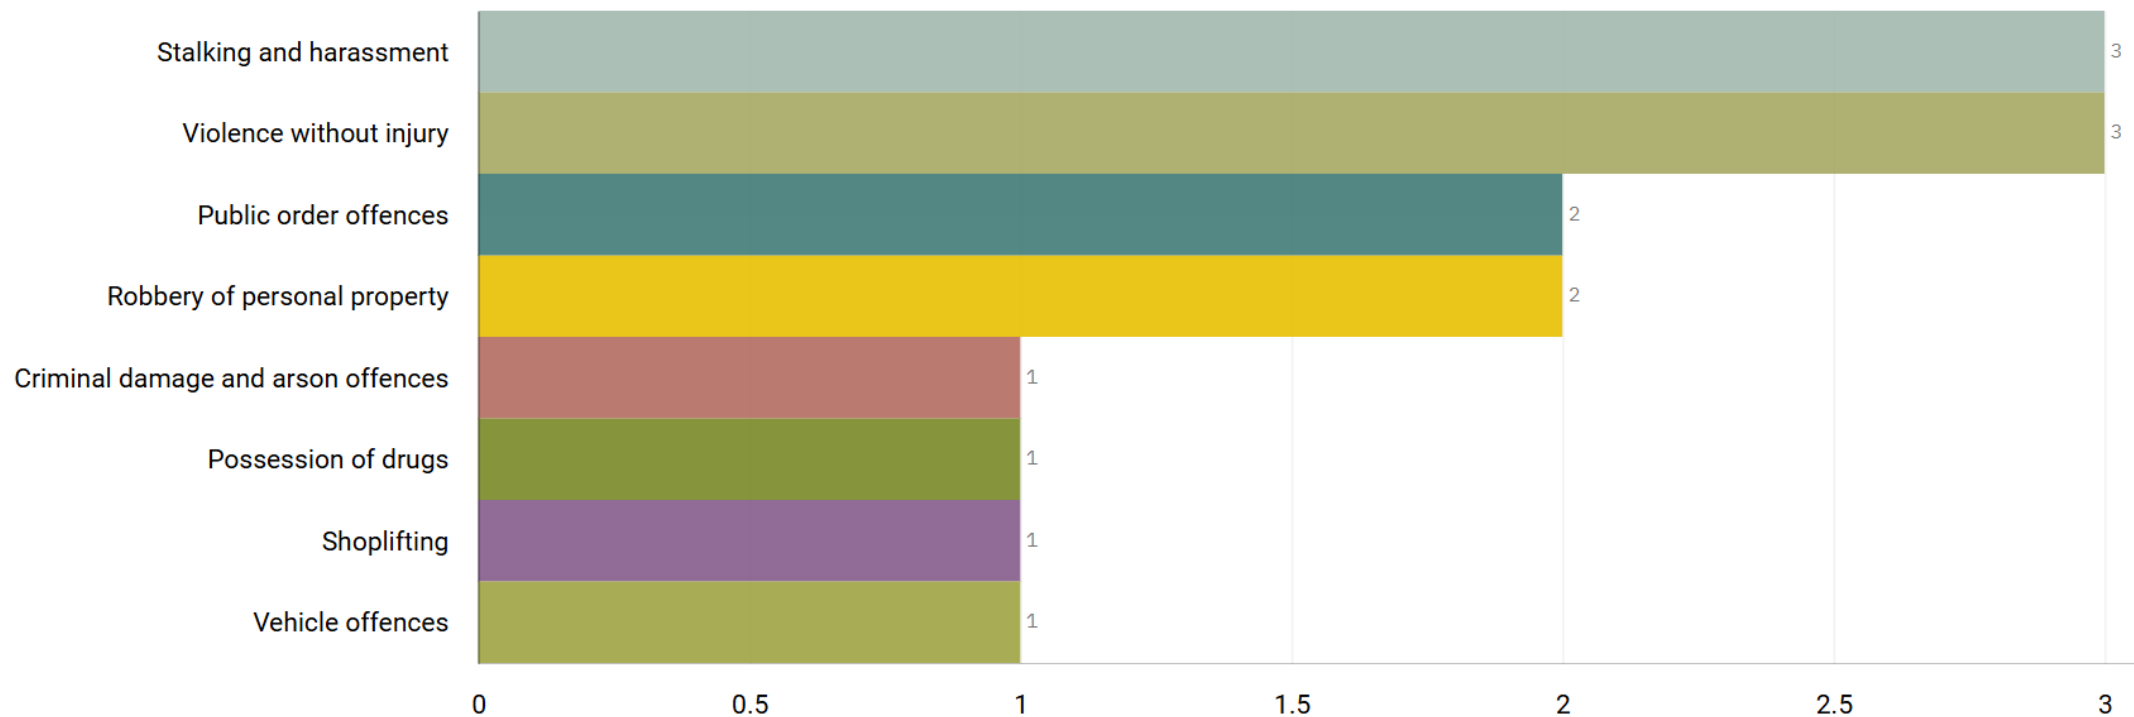

J1B5 Hillgate and Heavily ALL RECORDED CRIME

Number of Crimes by Crime Tree Level Four (Highest Volume Contributor)