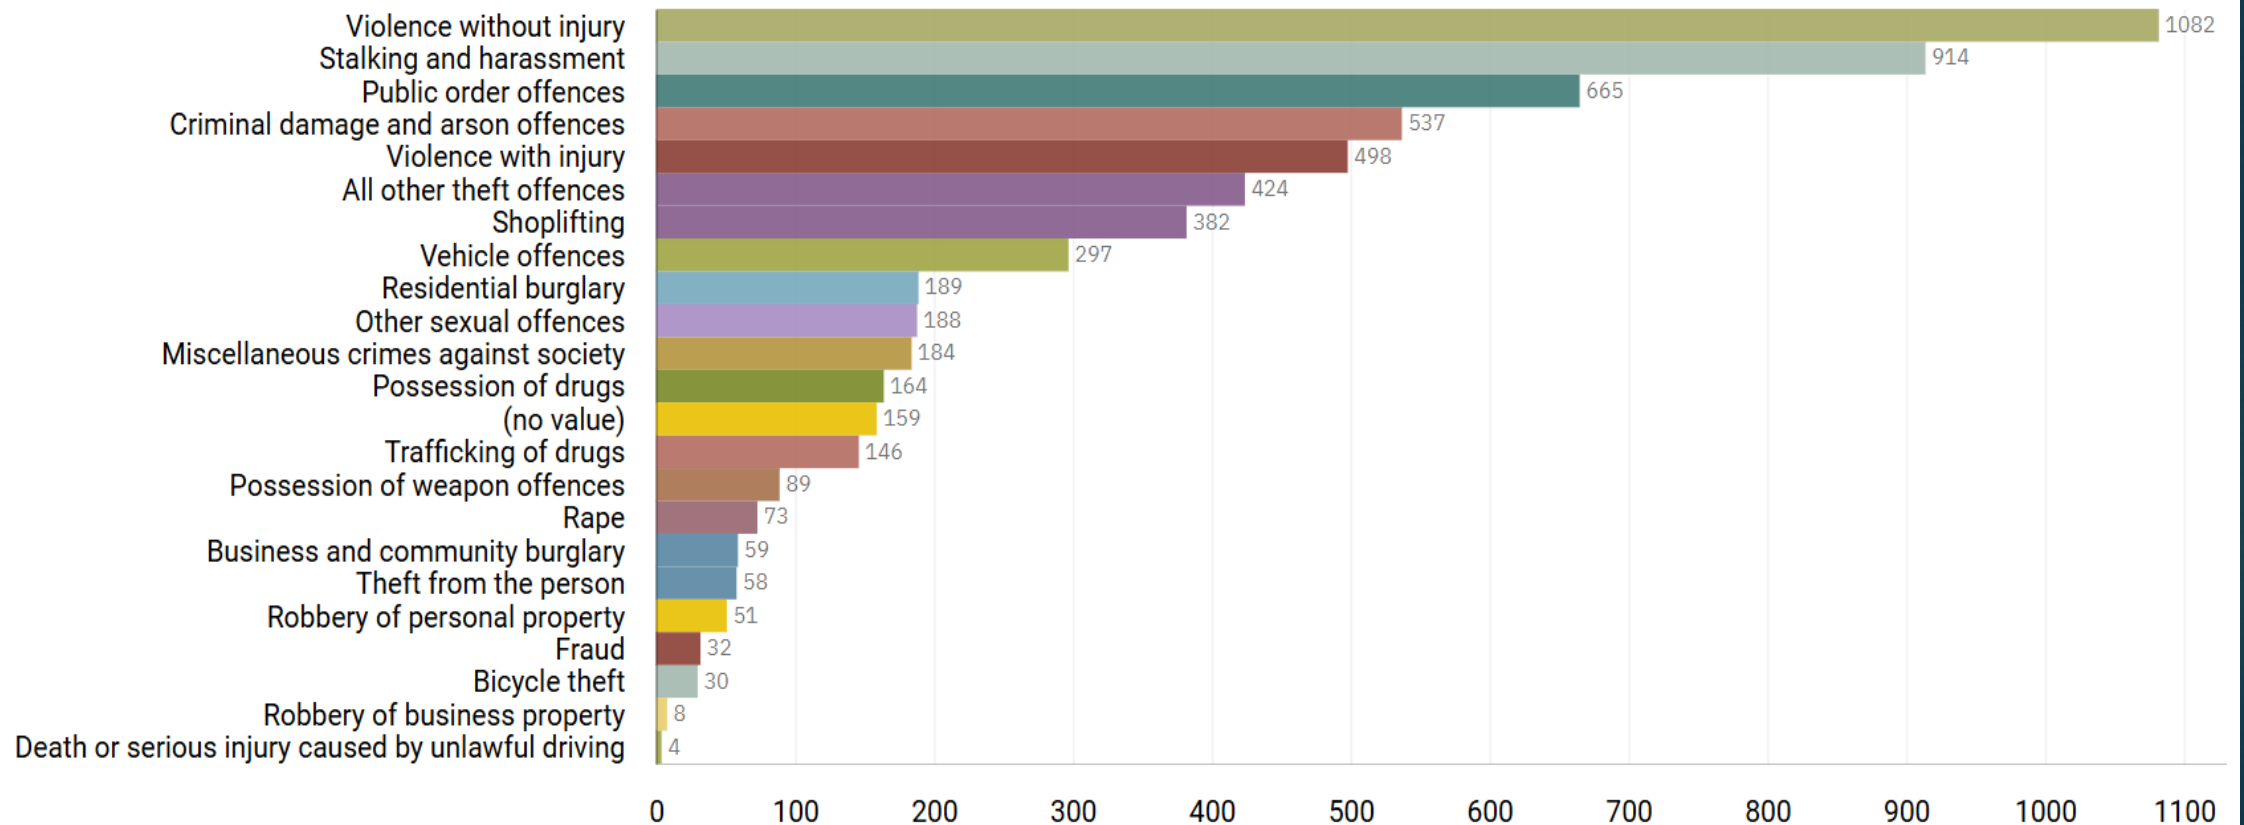

Fight, prevent and reduce crime.
Keep people safe. Care for victims.

CRIMES AND PRIORITIES

WEEKLY CRIME STATISTICS – WEEK : FEBRUARY 24TH

STOCKPORT CENTRAL NEIGHBOURHOOD POLICING TEAM

Neighbourhood Priorities

1. Drugs and Associated ASB
2. Burglaries
3. Speeding and Other Road Traffic Offences

GMP ALL RECORDED CRIME

Number of Crimes by Crime Tree Level Four (Highest Volume Contributor)

STOCKPORT ALL RECORDED CRIME

Number of Crimes by Crime Tree Level Four (Highest Volume Contributor)

J1F1 Brinnington
And
J1F2 Lancashire Hill
ALL RECORDED CRIME

J1F1 Brinnington ALL RECORDED CRIME

Number of Crimes by Crime Tree Level Four (Highest Volume Contributor)