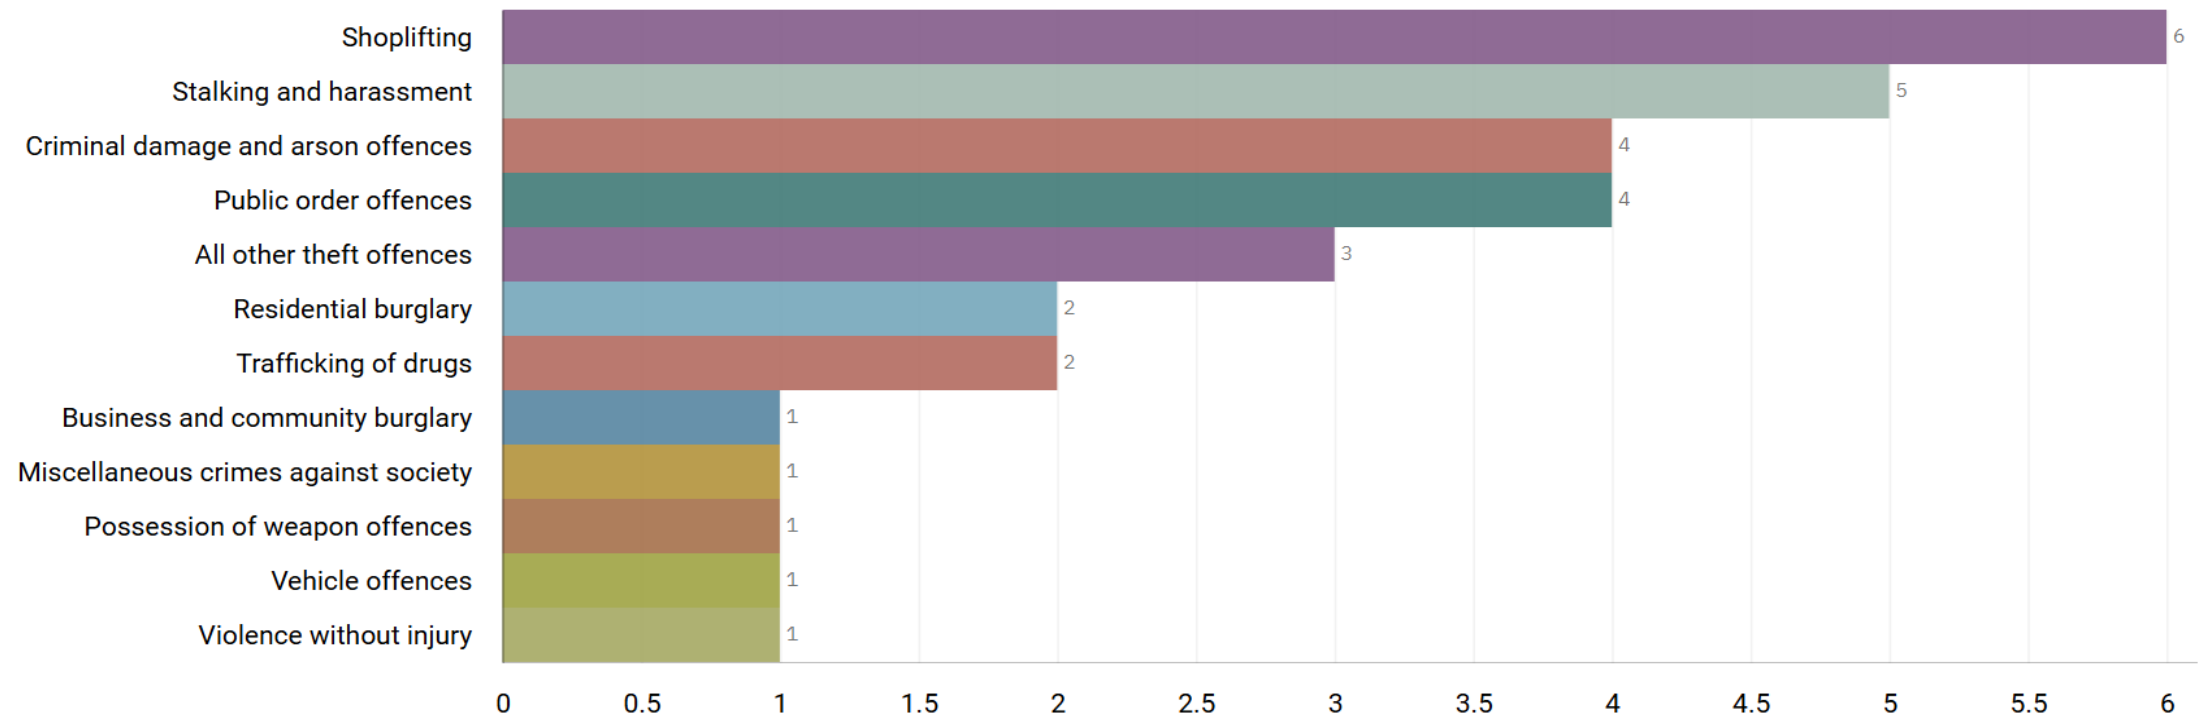

J1C5 Edgeley ALL RECORDED CRIME

Number of Crimes by Crime Tree Level Four (Highest Volume Contributor)