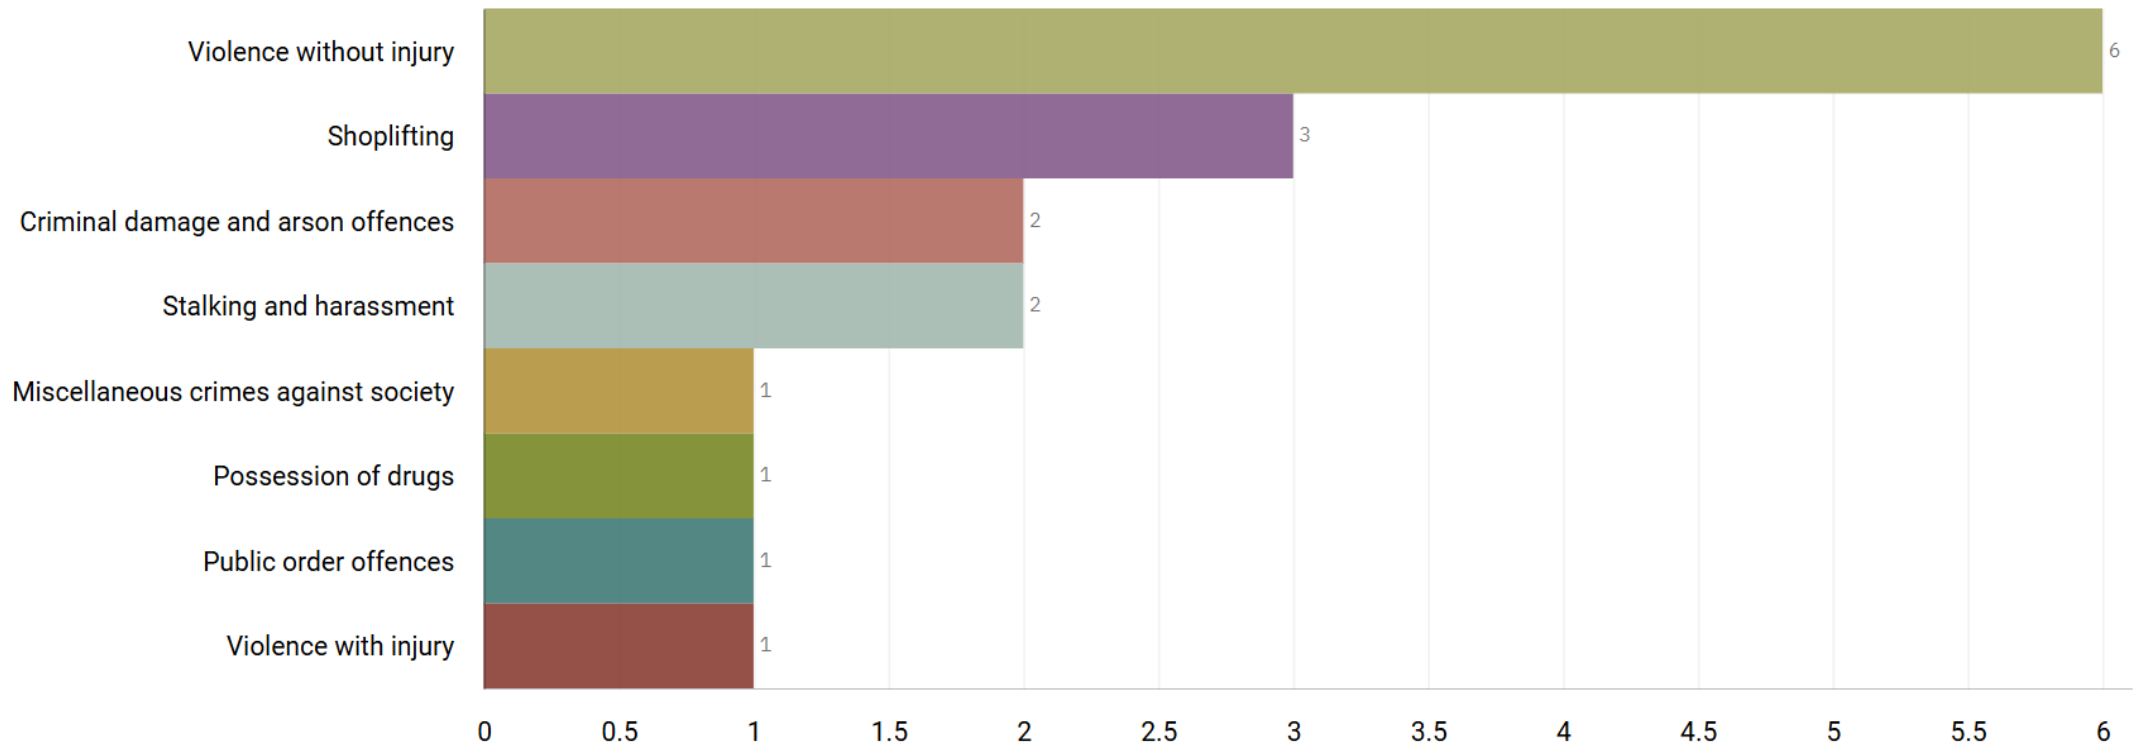

J1F2 Lancashire Hill ALL RECORDED CRIME

Number of Crimes by Crime Tree Level Four (Highest Volume Contributor)