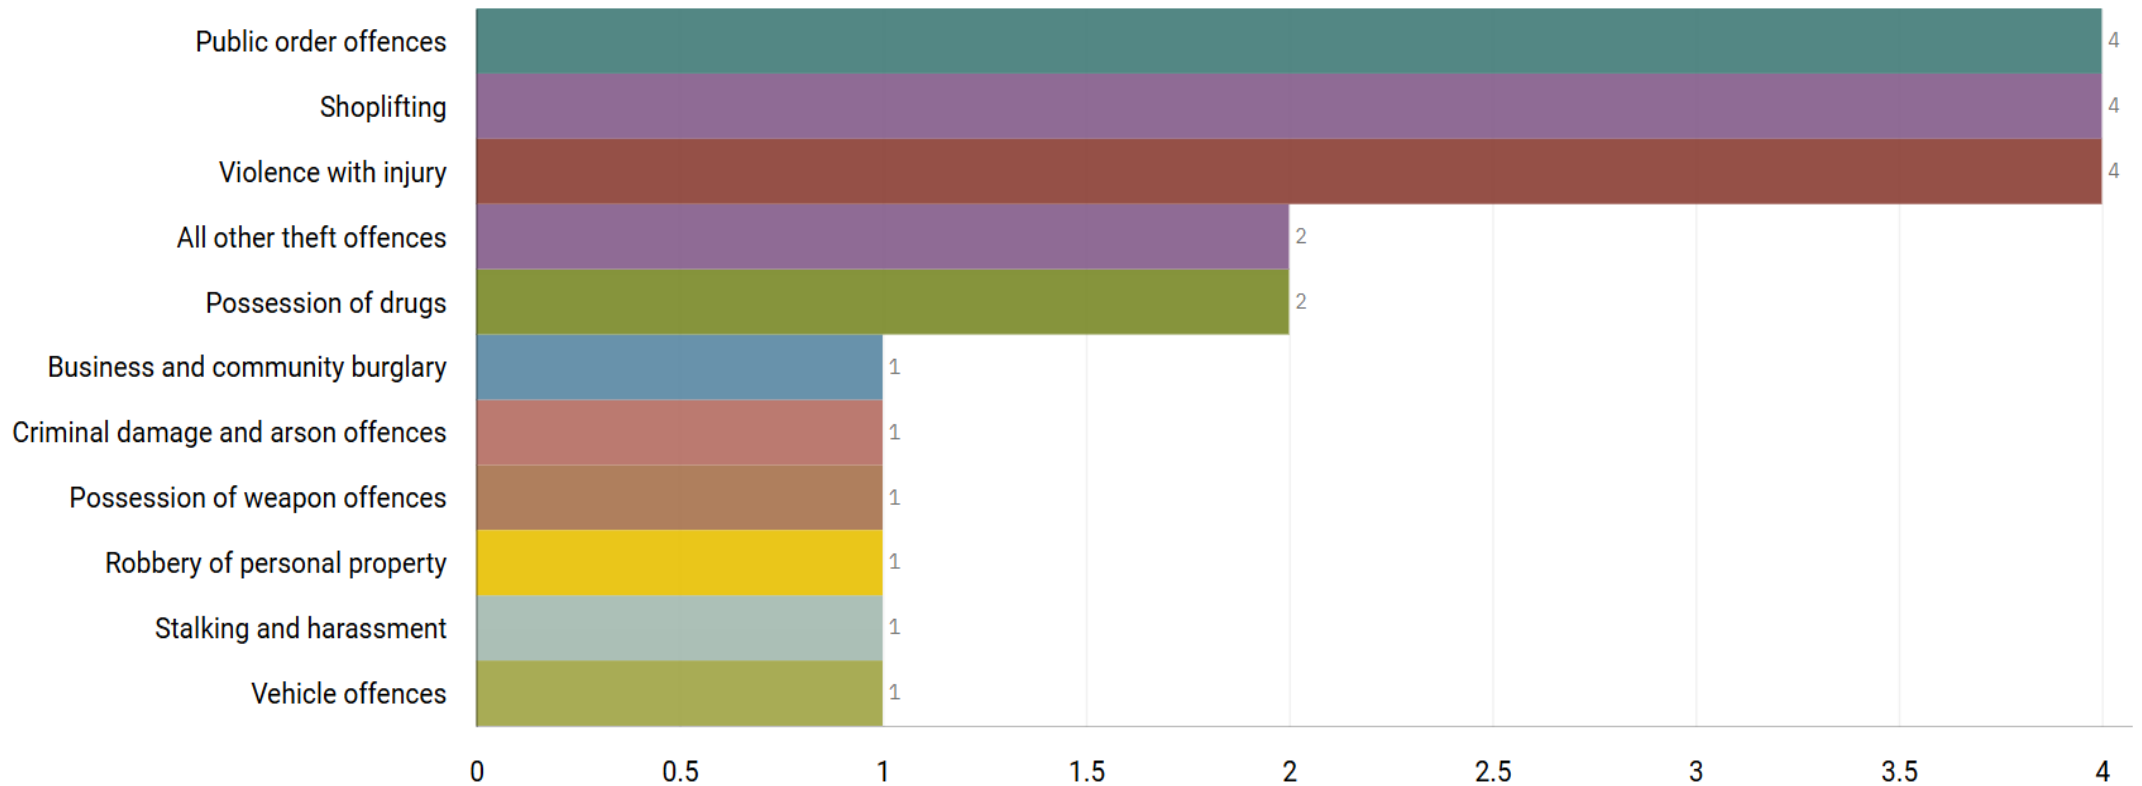

J1A1 TOWN CENTRE

J1A2 PEEL CENTRE

J1A3 PEEL CENTRE

J1B4 WOODBANK, J1B5 WOODBANK

ALL RECORDED CRIME

J1A1 Town Centre ALL RECORDED CRIME

Number of Crimes by Crime Tree Level Four (Highest Volume Contributor)

J1A1 Town Centre “Street Name” Stats