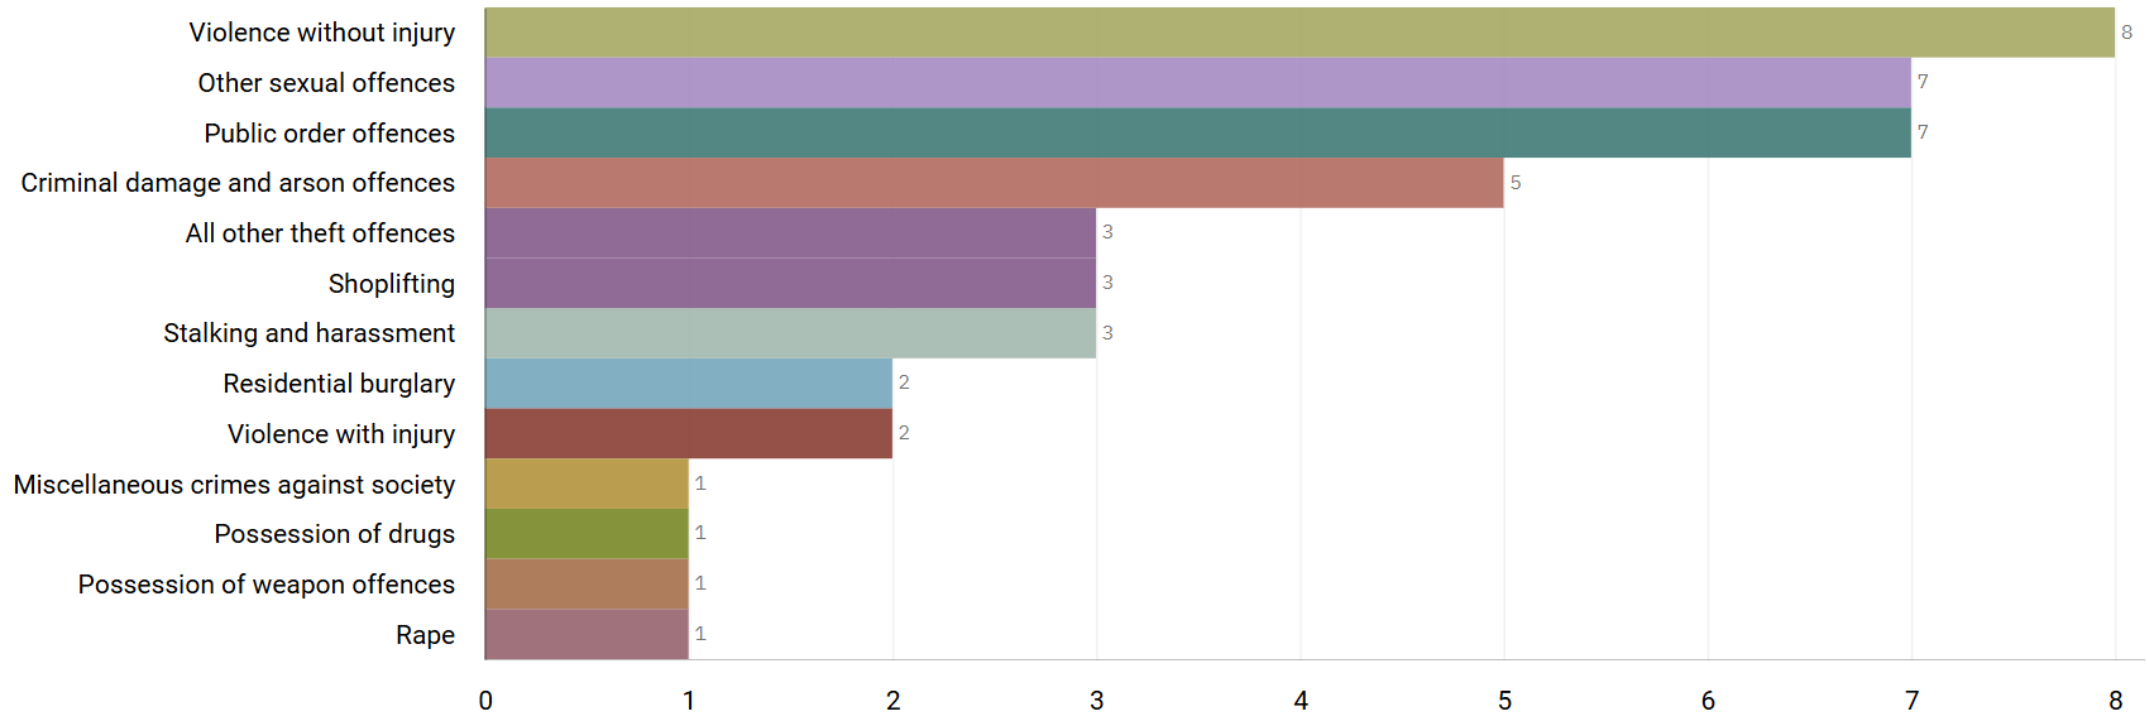

J1C6 Cheadle Heath ALL RECORDED CRIME

Number of Crimes by Crime Tree Level Four (Highest Volume Contributor)

J1C6 Cheadle Heath “Street Name” Stats

J1C6	Cheadle Heath	Shoplifting		STOCKPORT ROAD	CHEADLE HEATH	SK3 0LX
J1C6	Cheadle Heath	Burglary		EDGELEY		SK3 0JD
J1C6	Cheadle Heath	Shoplifting		STOCKPORT ROAD	CHEADLE HEATH	SK3 0LX
J1C6	Cheadle Heath	Theft		CRICCIETH ROAD	CHEADLE HEATH	SK3 0ND
J1C6	Cheadle Heath	OFF ROAD BIKE	AEROCO GROUP	BEACON WAY	EDGELEY	SK3 0EF

J1K1 Adswood/J1K2 Bridgehall ALL RECORDED CRIME

Number of Crimes by Crime Tree Level Four (Highest Volume Contributor)

J1K1 Adswood / J1K2 Bridgehall “Street Name” Stats

J1K2	Adswood/Bridgehall	Neighbour Issues		ADSWOOD TERRACE	CALE GREEN	SK3 8JW
J1K1	Adswood/Bridgehall	Disturbance		STIRLING CLOSE	ADSWOOD	SK3 8NU
J1K1	Adswood/Bridgehall	Harassment		MARTON GREEN	ADSWOOD	SK3 8LT
J1K2	Adswood/Bridgehall	Criminal damage		ADSWOOD ROAD	CALE GREEN	SK3 8HR
J1K2	Adswood/Bridgehall	Neighbour Issues		ARNFIELD ROAD	ADSWOOD	SK3 8PJ
J1K1	Adswood/Bridgehall	Public Order	ADSWOOD INDUSTRIAL ESTATE	ADSWOOD ROAD	ADSWOOD	SK3 8LF
J1K2	Adswood/Bridgehall	Shoplifting		BRAMHALL LANE	CALE GREEN	SK2 6JD
J1K2	Adswood/Bridgehall	Shoplifting		BRAMHALL LANE	CALE GREEN	SK2 6JA
J1K2	Adswood/Bridgehall	Harassment	CAMBRIDGE TERRACE	RUSSELL STREET	CALE GREEN	SK2 6PU
J1K1	Adswood/Bridgehall	Public Order	ST MARKS VICARAGE	BERLIN ROAD	EDGELEY	SK3 9QF
J1K2	Adswood/Bridgehall	Shoplifting		BRAMHALL LANE	CALE GREEN	SK2 6JA
J1K1	Adswood/Bridgehall	Disturbance		ASTBURY CRESCENT	ADSWOOD	SK3 8NB
J1K2	Adswood/Bridgehall	Public Order		HAMPTON MEWS	DAVENPORT	SK3 8SY
J1K2	Adswood/Bridgehall	Criminal Damage		ADSWOOD TERRACE	CALE GREEN	SK3 8JW
J1K1	Adswood/Bridgehall	Criminal damage		ASTBURY CRESCENT	ADSWOOD	SK3 8NB
J1K2	Adswood/Bridgehall	Theft		BRAMHALL LANE	DAVENPORT	SK3 8TR
J1K2	Adswood/Bridgehall	Assault		RUSSELL STREET	CALE GREEN	SK2 6QD