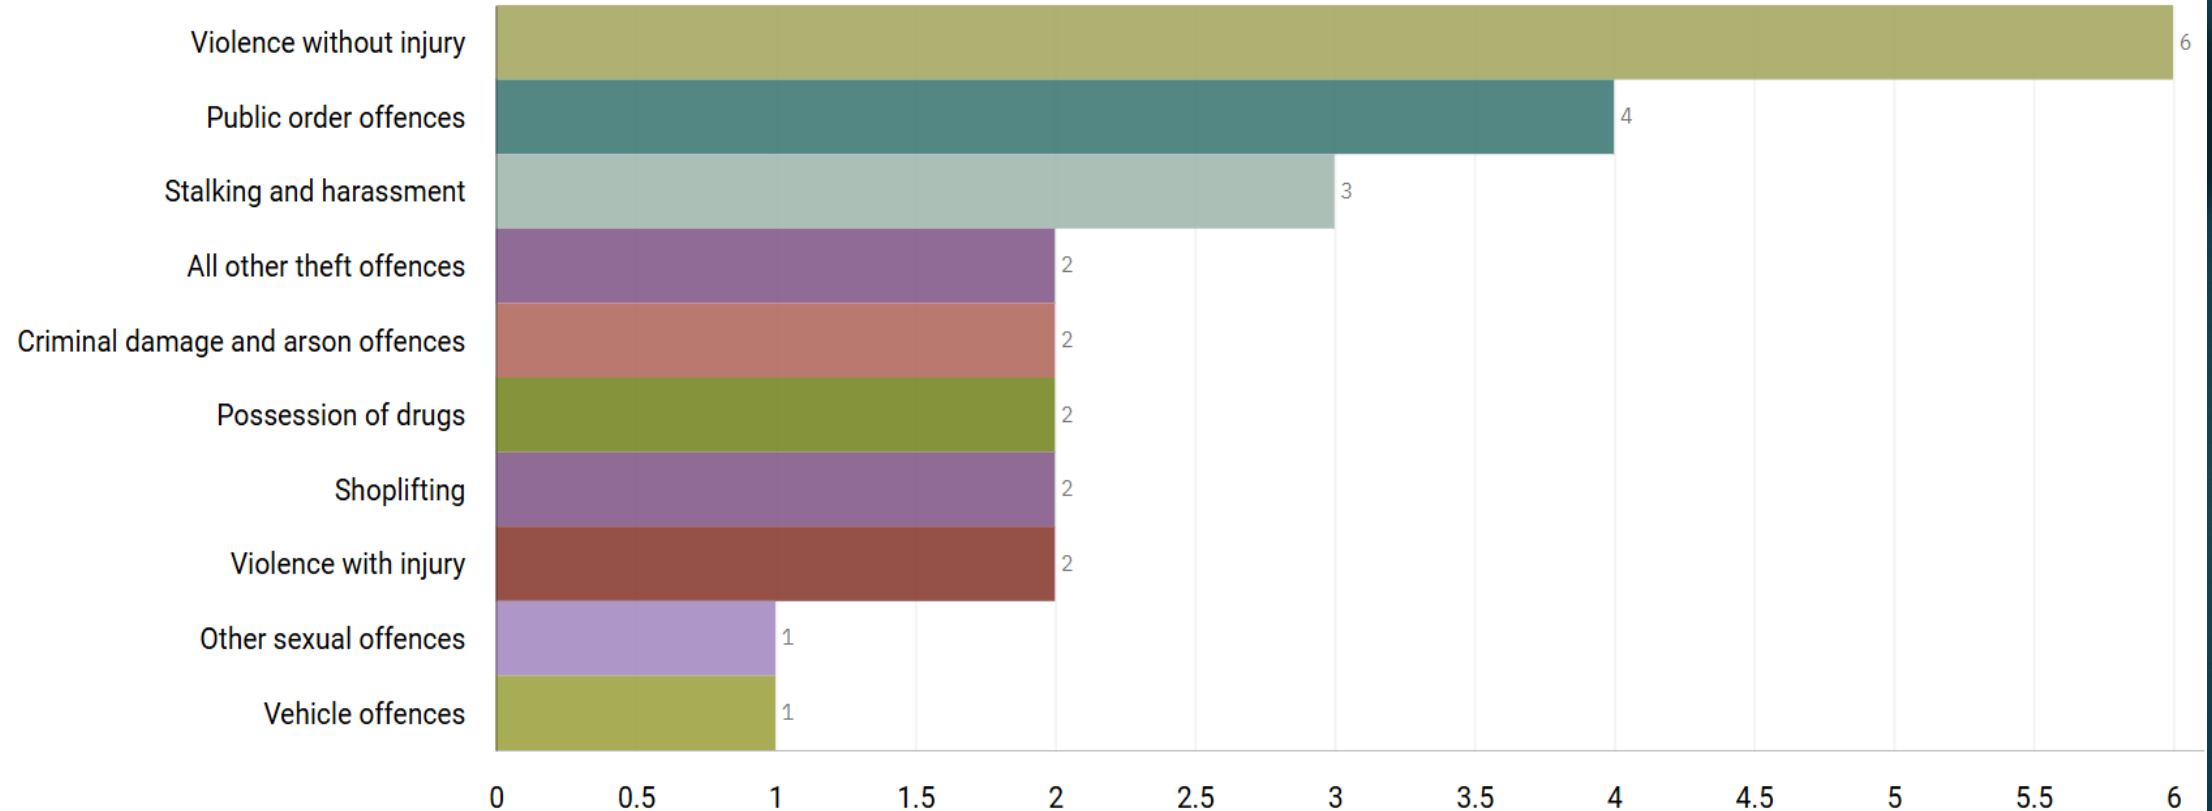

J1A2 Peel Centre ALL RECORDED CRIME

Number of Crimes by Crime Tree Level Four (Highest Volume Contributor)

J1A2 Peel Centre “Street Name” Stats

J1A2	Peel Centre	Public Order	ARDEN ARMS	MILLGATE		SK1 2LX

J1A3 Shaw Heath ALL RECORDED CRIME

Number of Crimes by Crime Tree Level Four (Highest Volume Contributor)

J1A3 Shaw Heath “Street Name” Stats

J1A3	Shaw Heath	Attempt Shoplifting	CENTRAL HOUSE	GRAND CENTRAL SQUARE		SK1 3TA
J1A3	Shaw Heath	Shoplifting		WELLINGTON ROAD SOUTH		SK1 3TH
J1A3	Shaw Heath	Harassment	TOWN HALL	EDWARD STREET		SK1 3XE
J1A3	Shaw Heath	Disturbance		RAILWAY ROAD		SK1 3SW
J1A3	Shaw Heath	Criminal Damage	MILLBROOK TOWERS	MILLBROOK STREET		SK1 3NL
J1A3	Shaw Heath	Theft	HOLLANDS MILL	SHAW HEATH	CALE GREEN	SK3 8BH
J1A3	Shaw Heath	Assault		RAILWAY ROAD		SK1 3SW
J1A3	Shaw Heath	Assault		WELLINGTON ROAD SOUTH		SK1 3SS
J1A3	Shaw Heath	Youth		LINCOLN TOWERS	BOSDEN FOLD	SK1 3PG
J1A3	Shaw Heath	Public Order		EXCHANGE STREET		SK1 3NF
J1A3	Shaw Heath	Theft of Drinks		WELLINGTON ROAD SOUTH		SK1 3SS
J1A3	Shaw Heath	Youths	WELLINGTON CONVENIENCE STORE	WELLINGTON STREET		SK1 3RN
J1A3	Shaw Heath	Theft Of Motor Vehicle		NEWBRIDGE LANE	PORTWOOD	SK1 2NA
J1A3	Shaw Heath	Theft of Car Key		HOLLINGWORTH CLOSE		SK1 3NJ
J1A3	Shaw Heath	Shoplifting	NEW MANSION HOUSE	WELLINGTON ROAD SOUTH		SK1 3UA