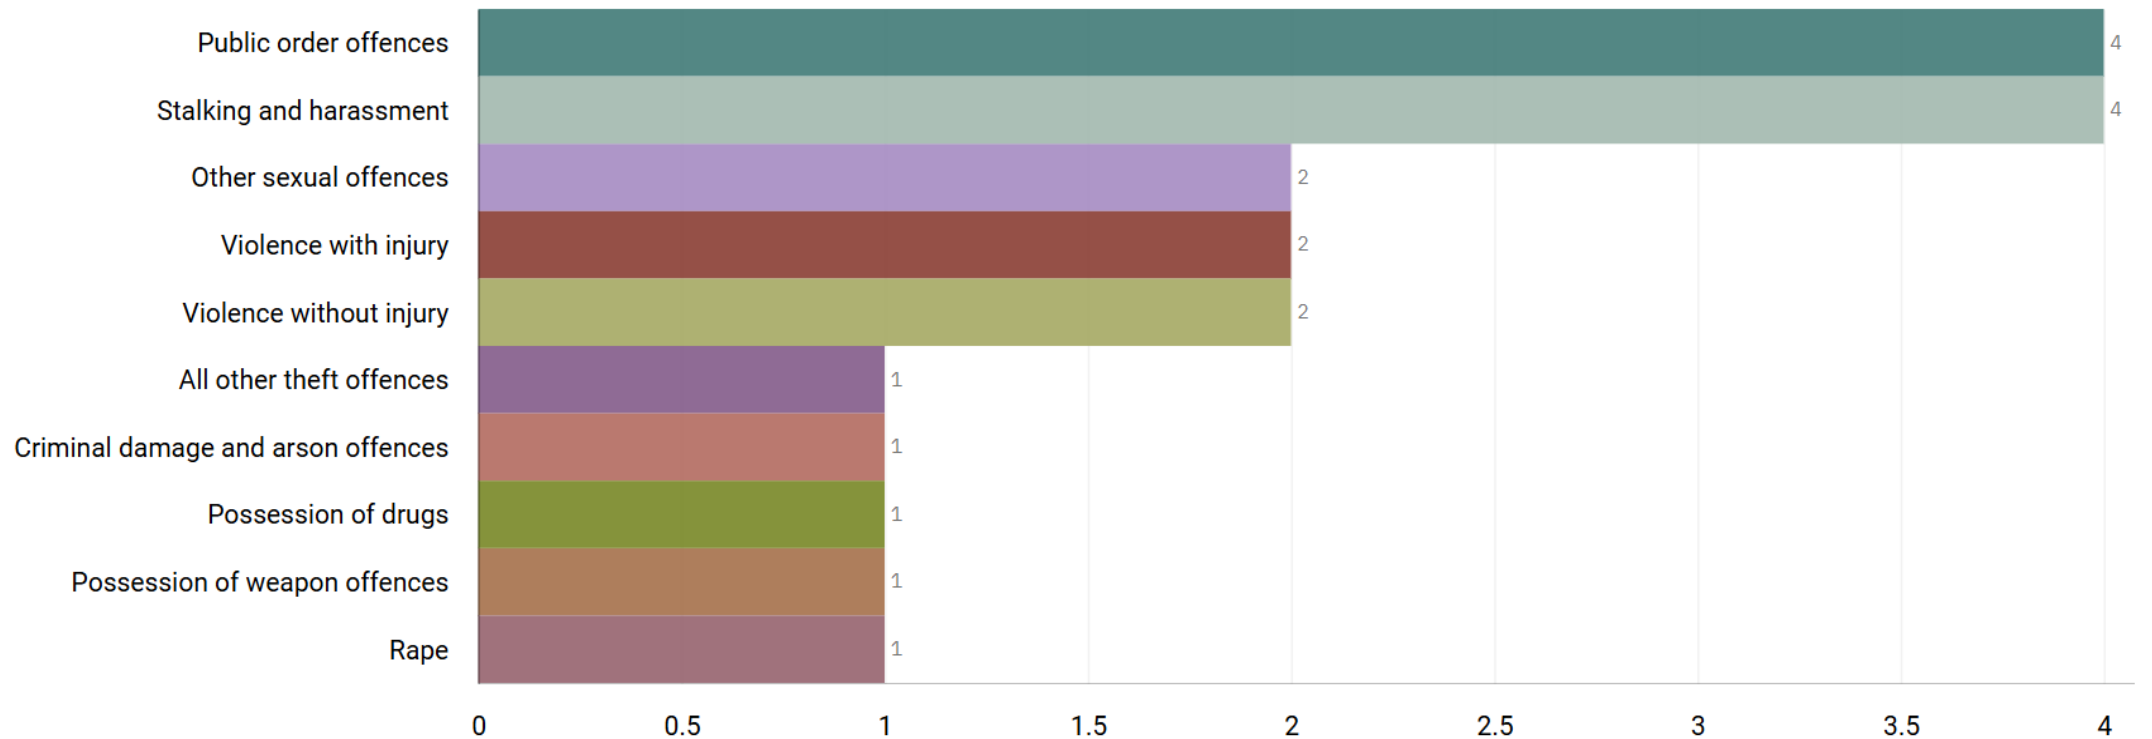

1. Drugs and Associated ASB
2. Burglaries
3. Speeding and Other Road Traffic Offences

GMP ALL RECORDED CRIME

Number of Crimes by Crime Tree Level Four (Highest Volume Contributor)

STOCKPORT ALL RECORDED CRIME

Number of Crimes by Crime Tree Level Four (Highest Volume Contributor)

J1F1 Brinnington
And
J1F2 Lancashire Hill
ALL RECORDED CRIME

J1F1 Brinnington ALL RECORDED CRIME

Number of Crimes by Crime Tree Level Four (Highest Volume Contributor)