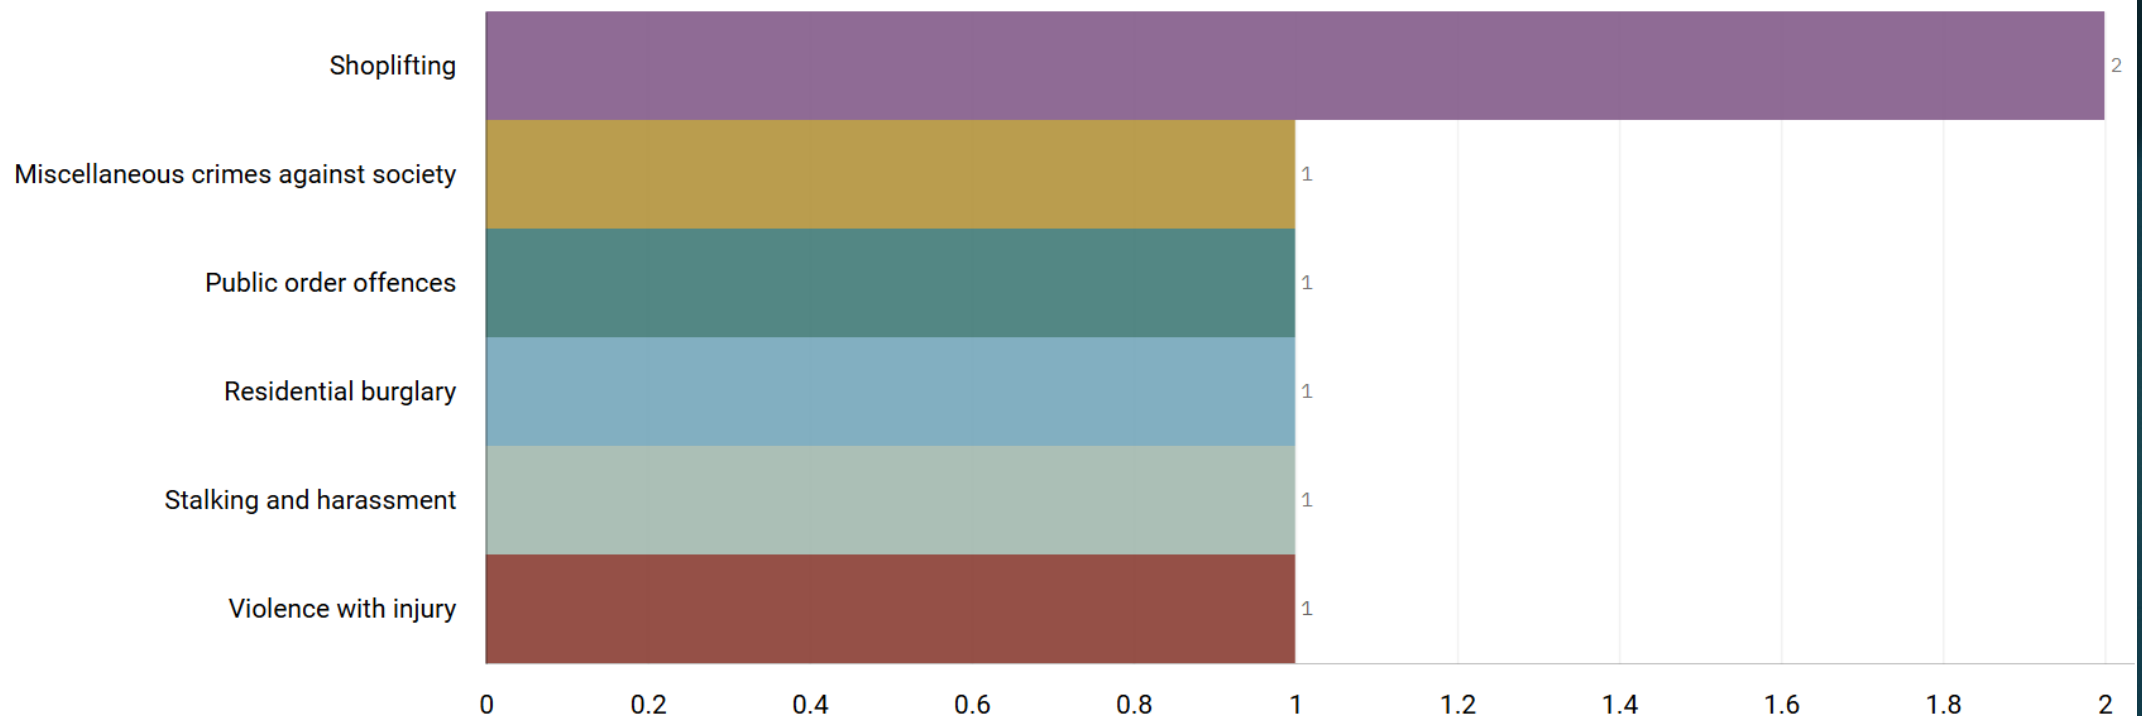

J1C6 Cheadle Heath ALL RECORDED CRIME

Number of Crimes by Crime Tree Level Four (Highest Volume Contributor)

J1C6 Cheadle Heath “Street Name” Stats

J1C6	Cheadle Heath	Shoplifting		STOCKPORT ROAD	CHEADLE HEATH	SK3 0LX
J1C6	Cheadle Heath	Burglary		EDGELEY		SK3 0JD
J1C6	Cheadle Heath	Shoplifting		STOCKPORT ROAD	CHEADLE HEATH	SK3 0LX
J1C6	Cheadle Heath	Theft		CRICCIETH ROAD	CHEADLE HEATH	SK3 0ND
J1C6	Cheadle Heath	OFF ROAD BIKE	AEROCO GROUP	BEACON WAY	EDGELEY	SK3 0EF