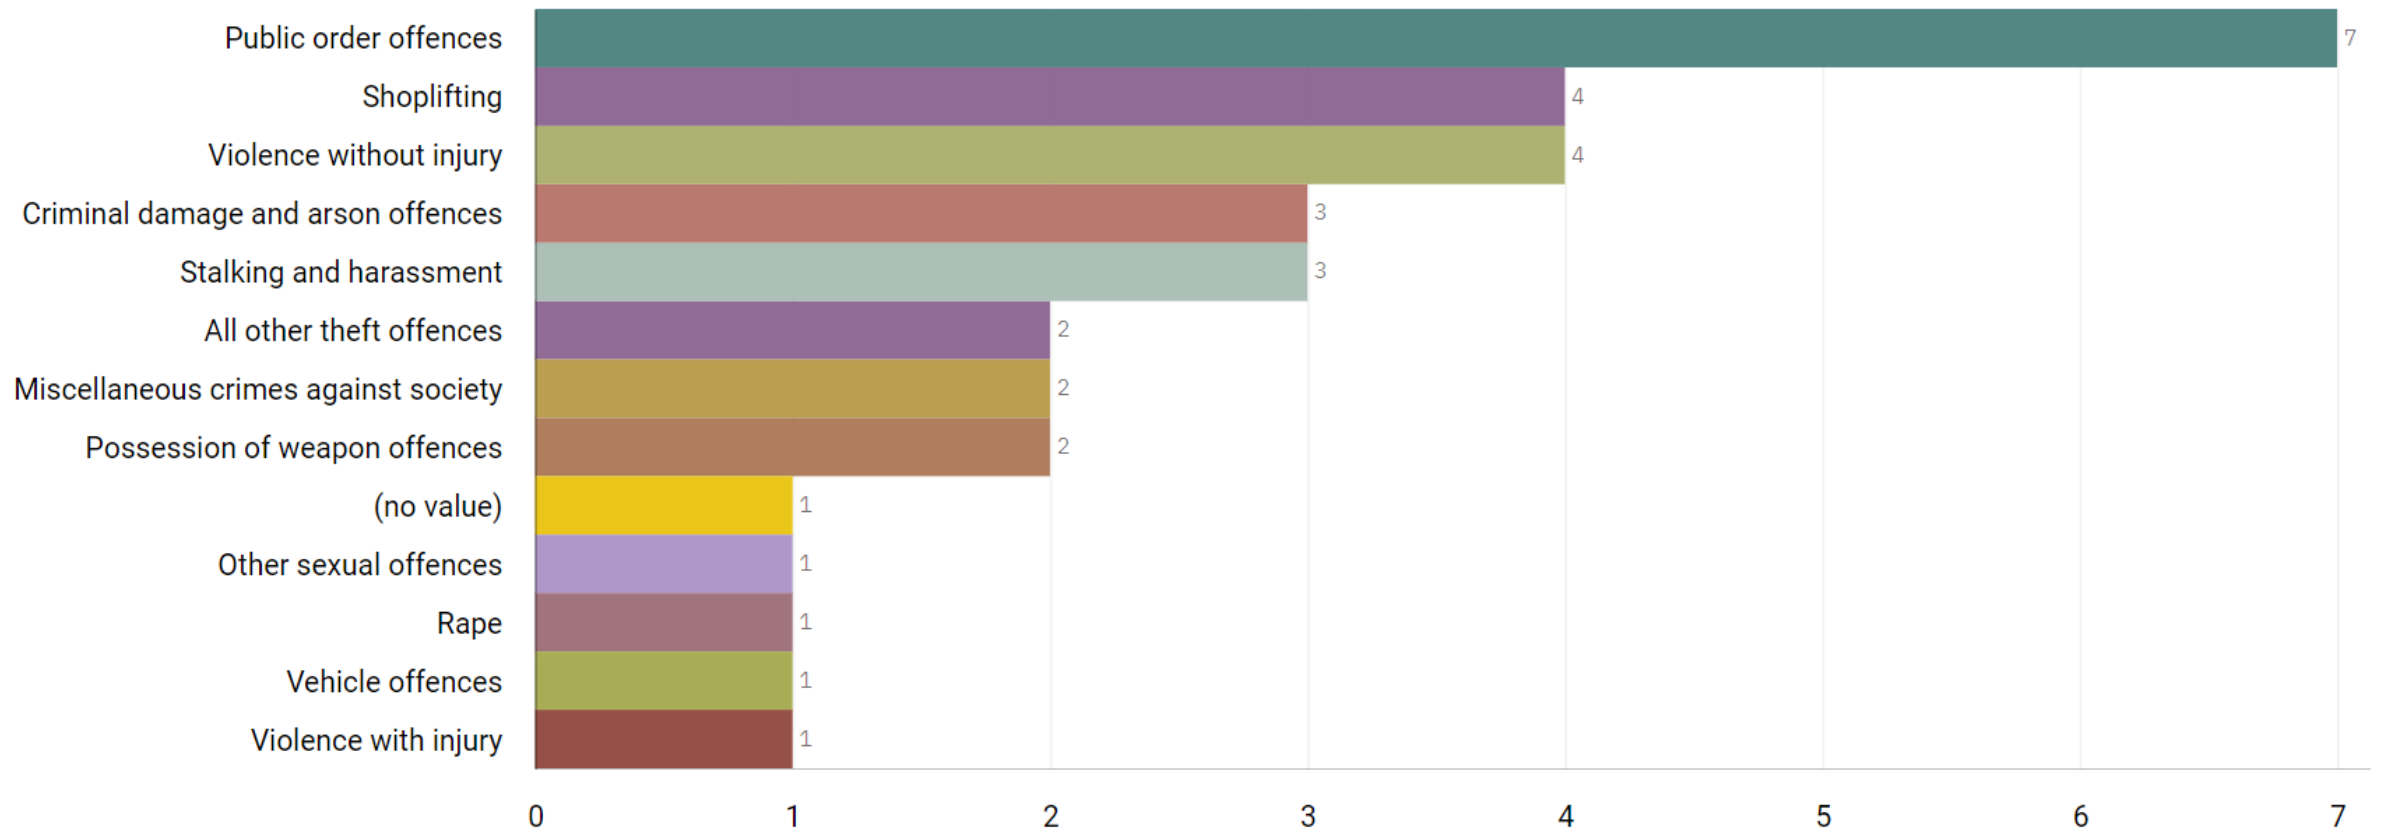

# J1A2 Peel Centre ALL RECORDED CRIME

Number of Crimes by Crime Tree Level Four (Highest Volume Contributor)

# J1A3 Shaw Heath ALL RECORDED CRIME

Number of Crimes by Crime Tree Level Four (Highest Volume Contributor)