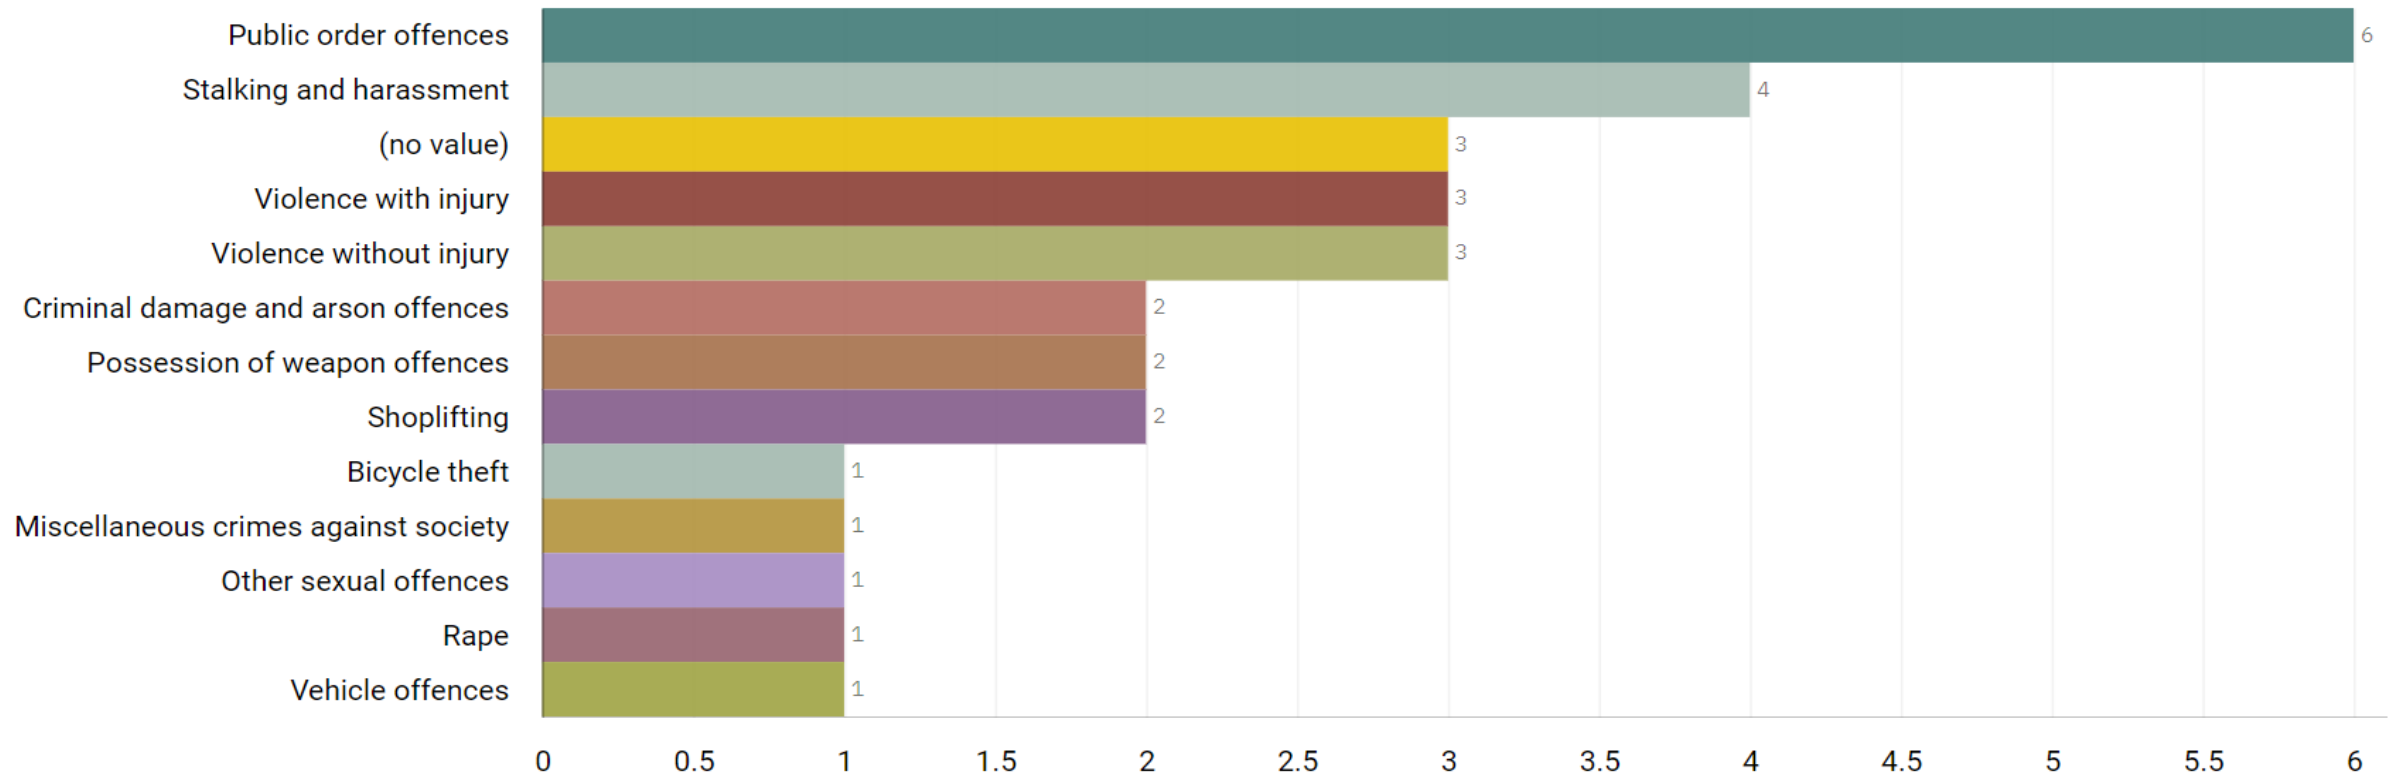

J1K1 Adswood/J1K2 Bridgehall ALL RECORDED CRIME

Number of Crimes by Crime Tree Level Four (Highest Volume Contributor)