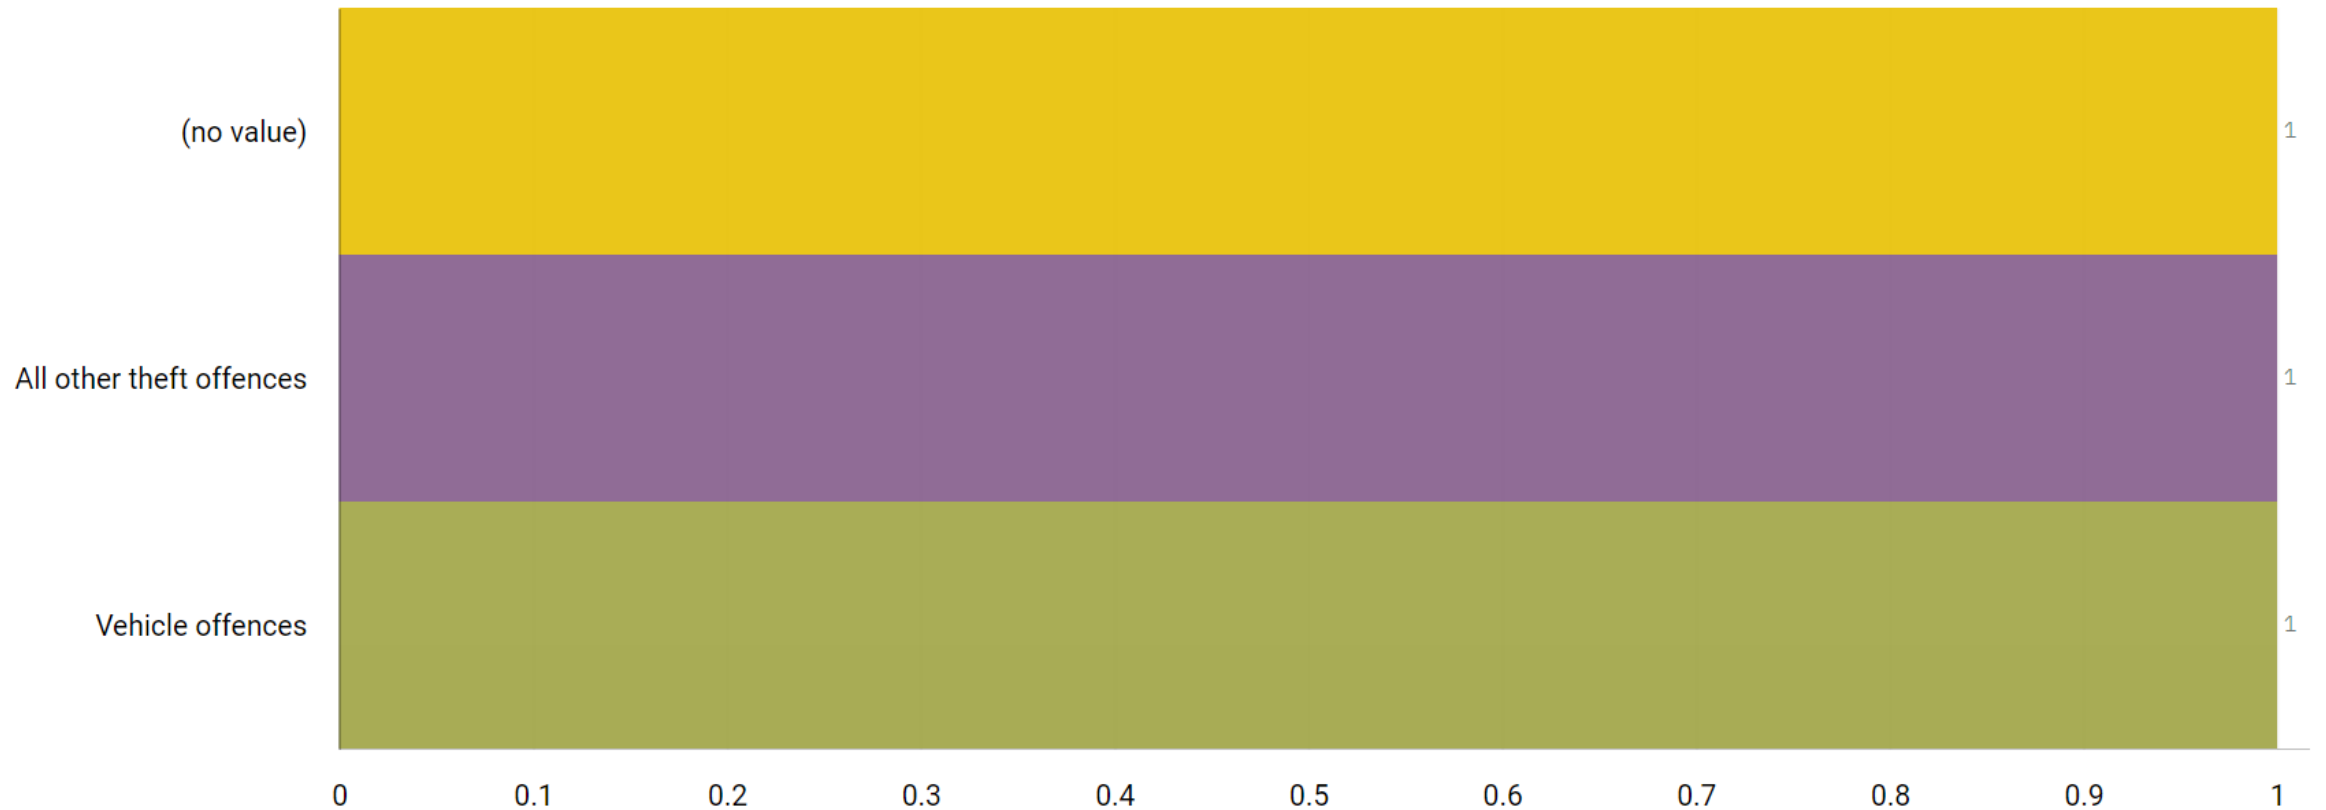

# J1A3 Shaw Heath ALL RECORDED CRIME

Number of Crimes by Crime Tree Level Four (Highest Volume Contributor)

# J1B4 Woodbank ALL RECORDED CRIME

Number of Crimes by Crime Tree Level Four (Highest Volume Contributor)