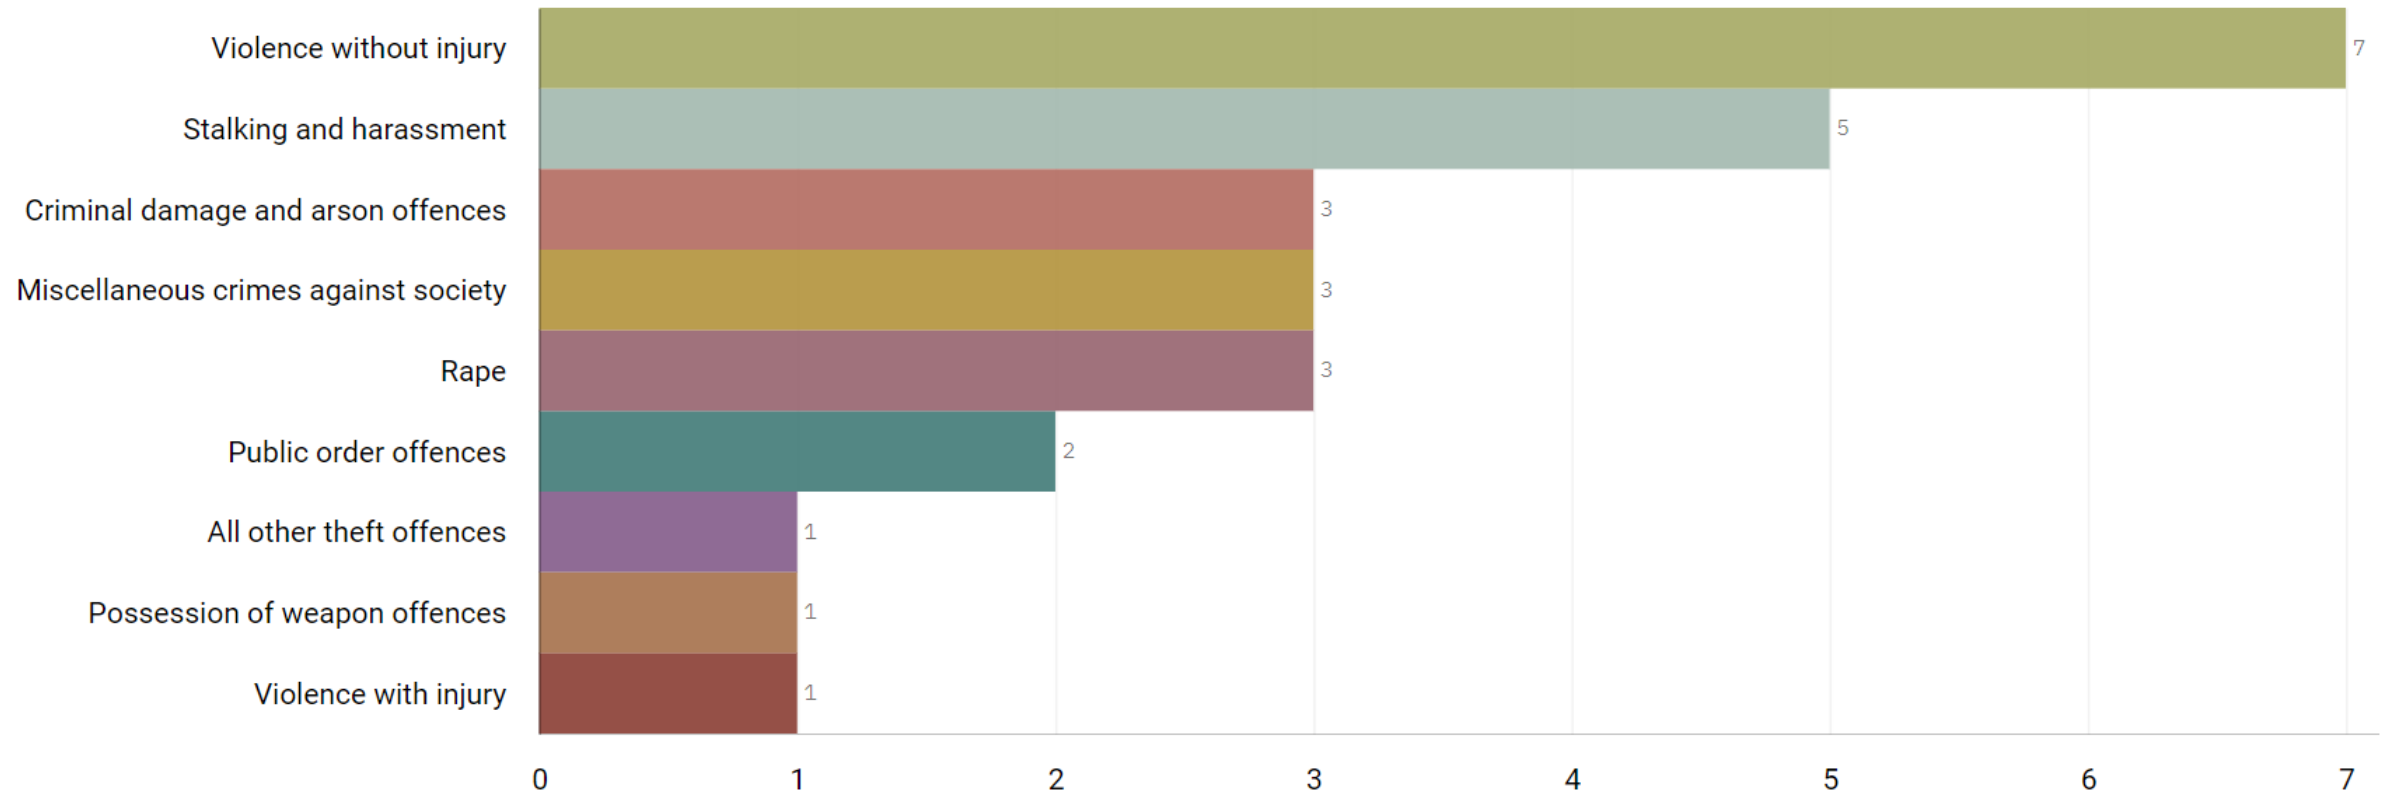

J1F1 Brinnington ALL RECORDED CRIME

Number of Crimes by Crime Tree Level Four (Highest Volume Contributor)