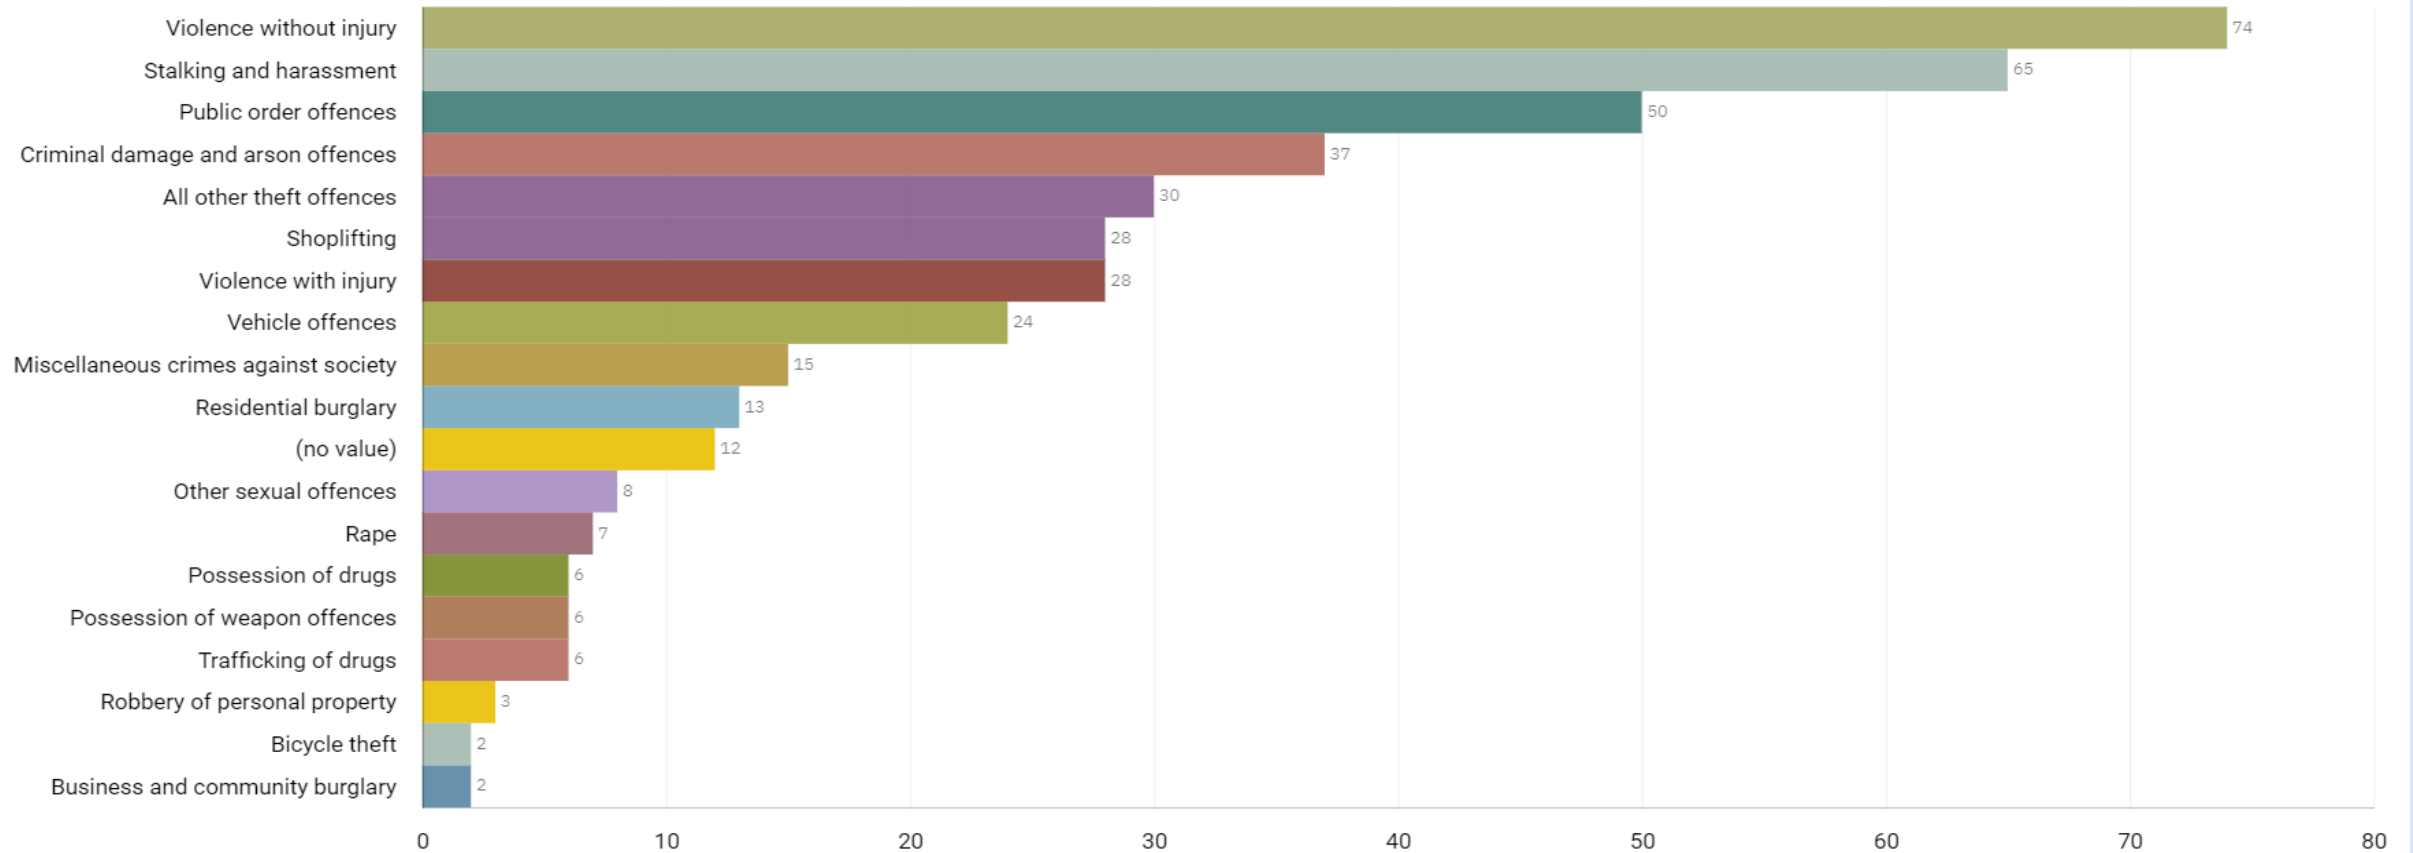

# GMP ALL RECORDED CRIME

Number of Crimes by Crime Tree Level Four (Highest Volume Contributor)

# STOCKPORT ALL RECORDED CRIME

Number of Crimes by Crime Tree Level Four (Highest Volume Contributor)

**J1F1 Brinnington**  
**And**  
**J1F2 Lancashire Hill**  
**ALL RECORDED CRIME**