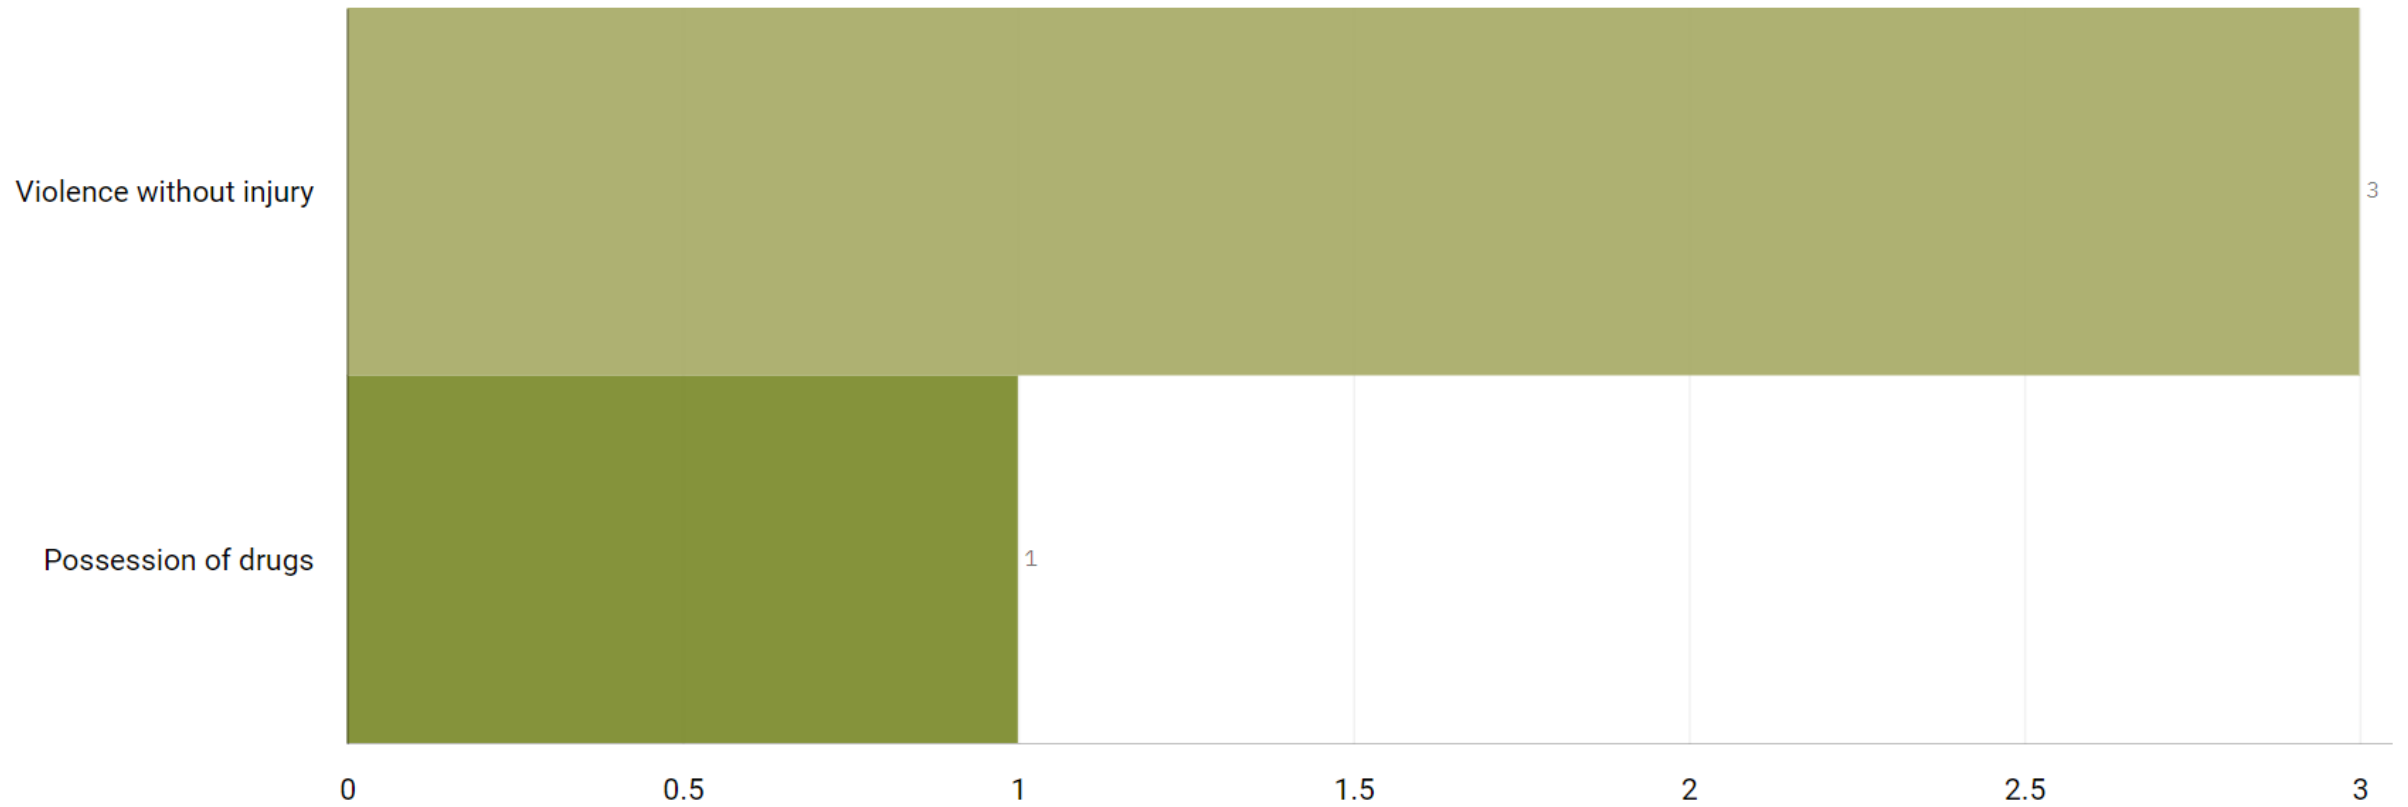

J1C4 Alexandra Park ALL RECORDED CRIME

Number of Crimes by Crime Tree Level Four (Highest Volume Contributor)