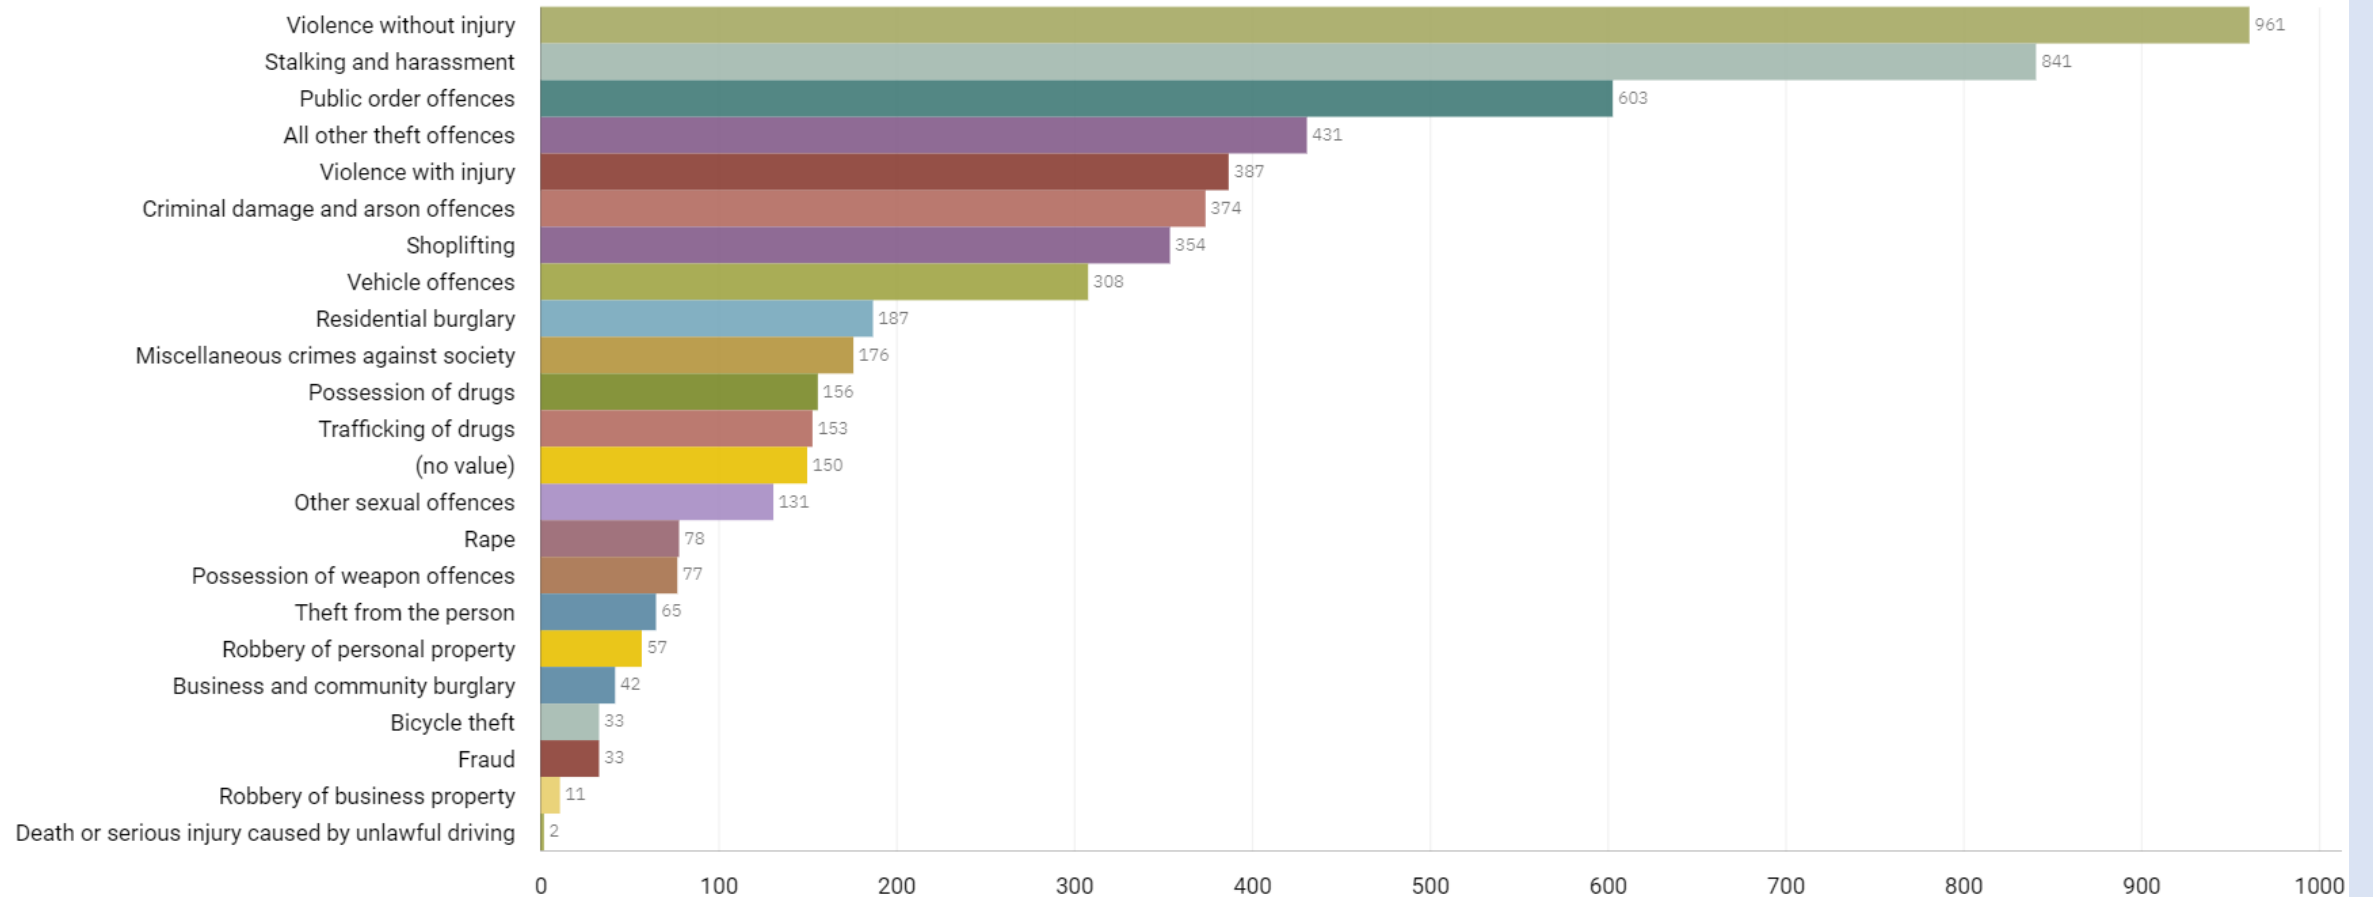

# GMP ALL RECORDED CRIME

Number of Crimes by Crime Tree Level Four (Highest Volume Contributor)