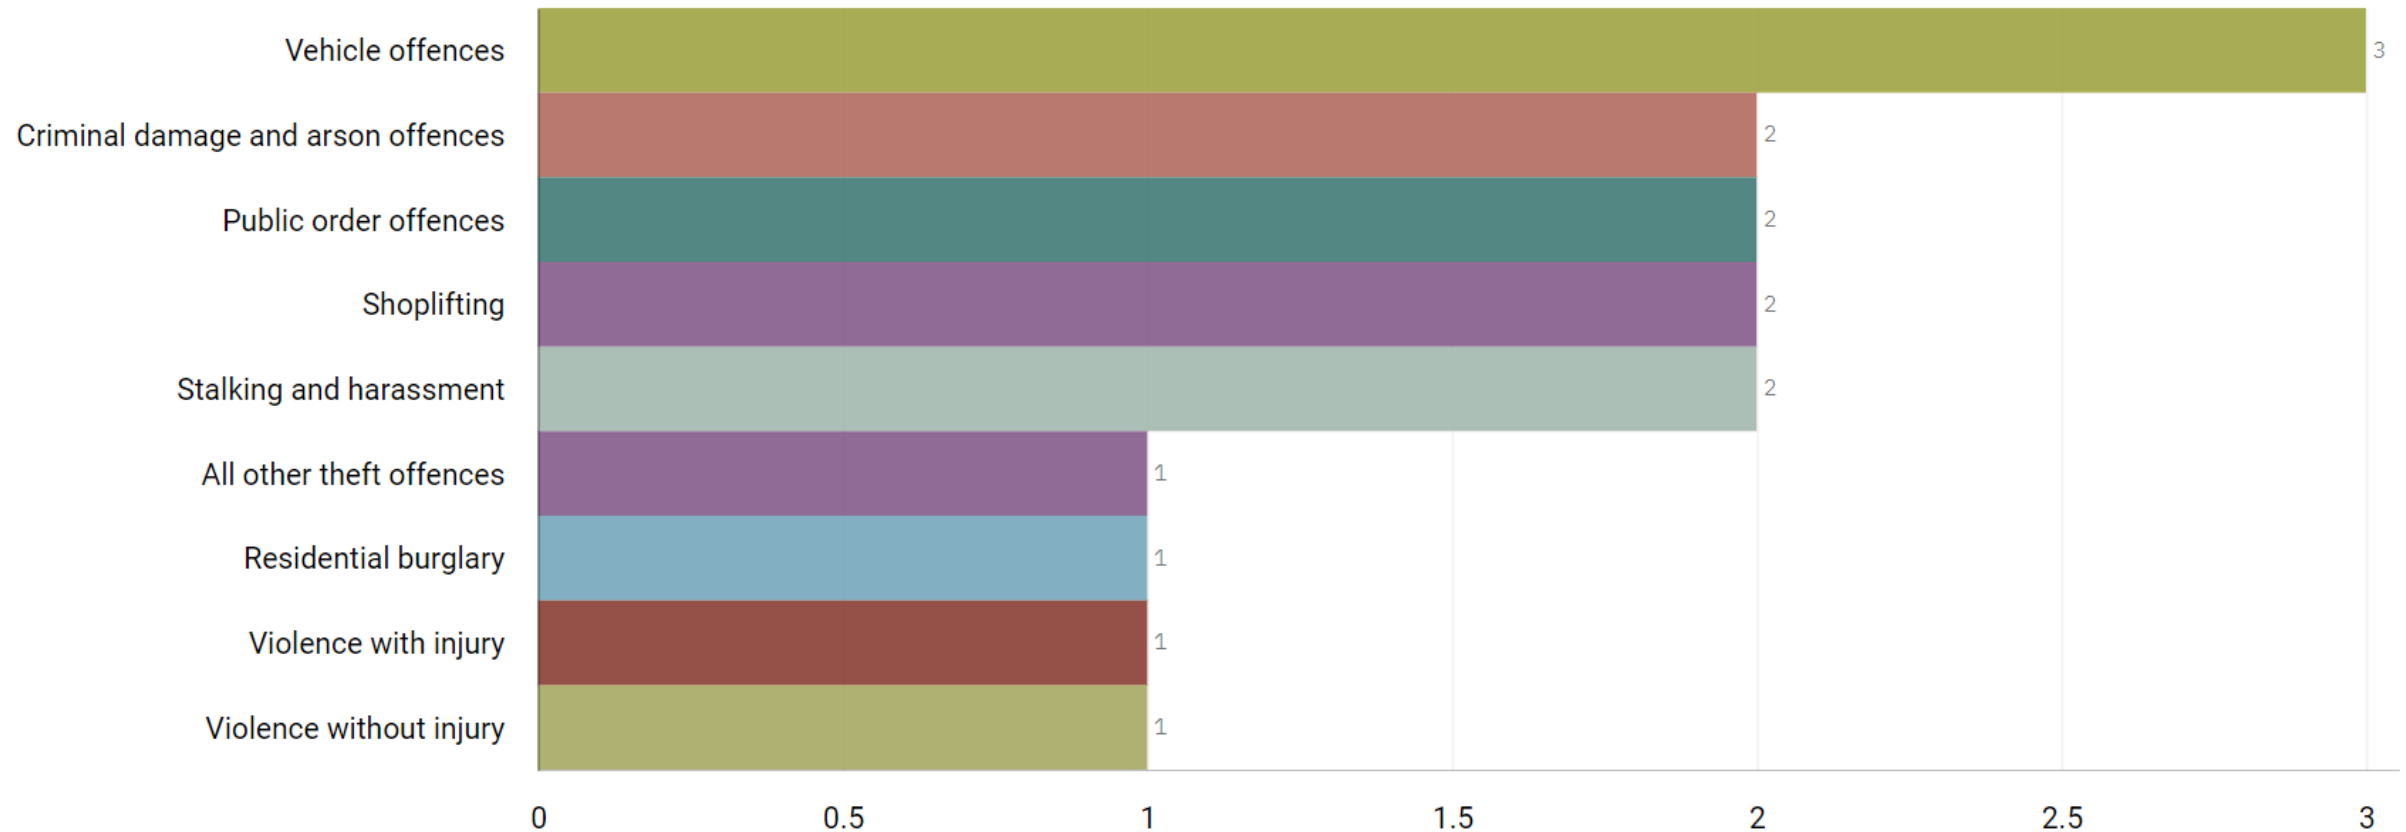

**ALL RECORDED CRIME**

# J1C4 Alexandra Park ALL RECORDED CRIME

Number of Crimes by Crime Tree Level Four (Highest Volume Contributor)

# J1C5 Edgeley ALL RECORDED CRIME

Number of Crimes by Crime Tree Level Four (Highest Volume Contributor)