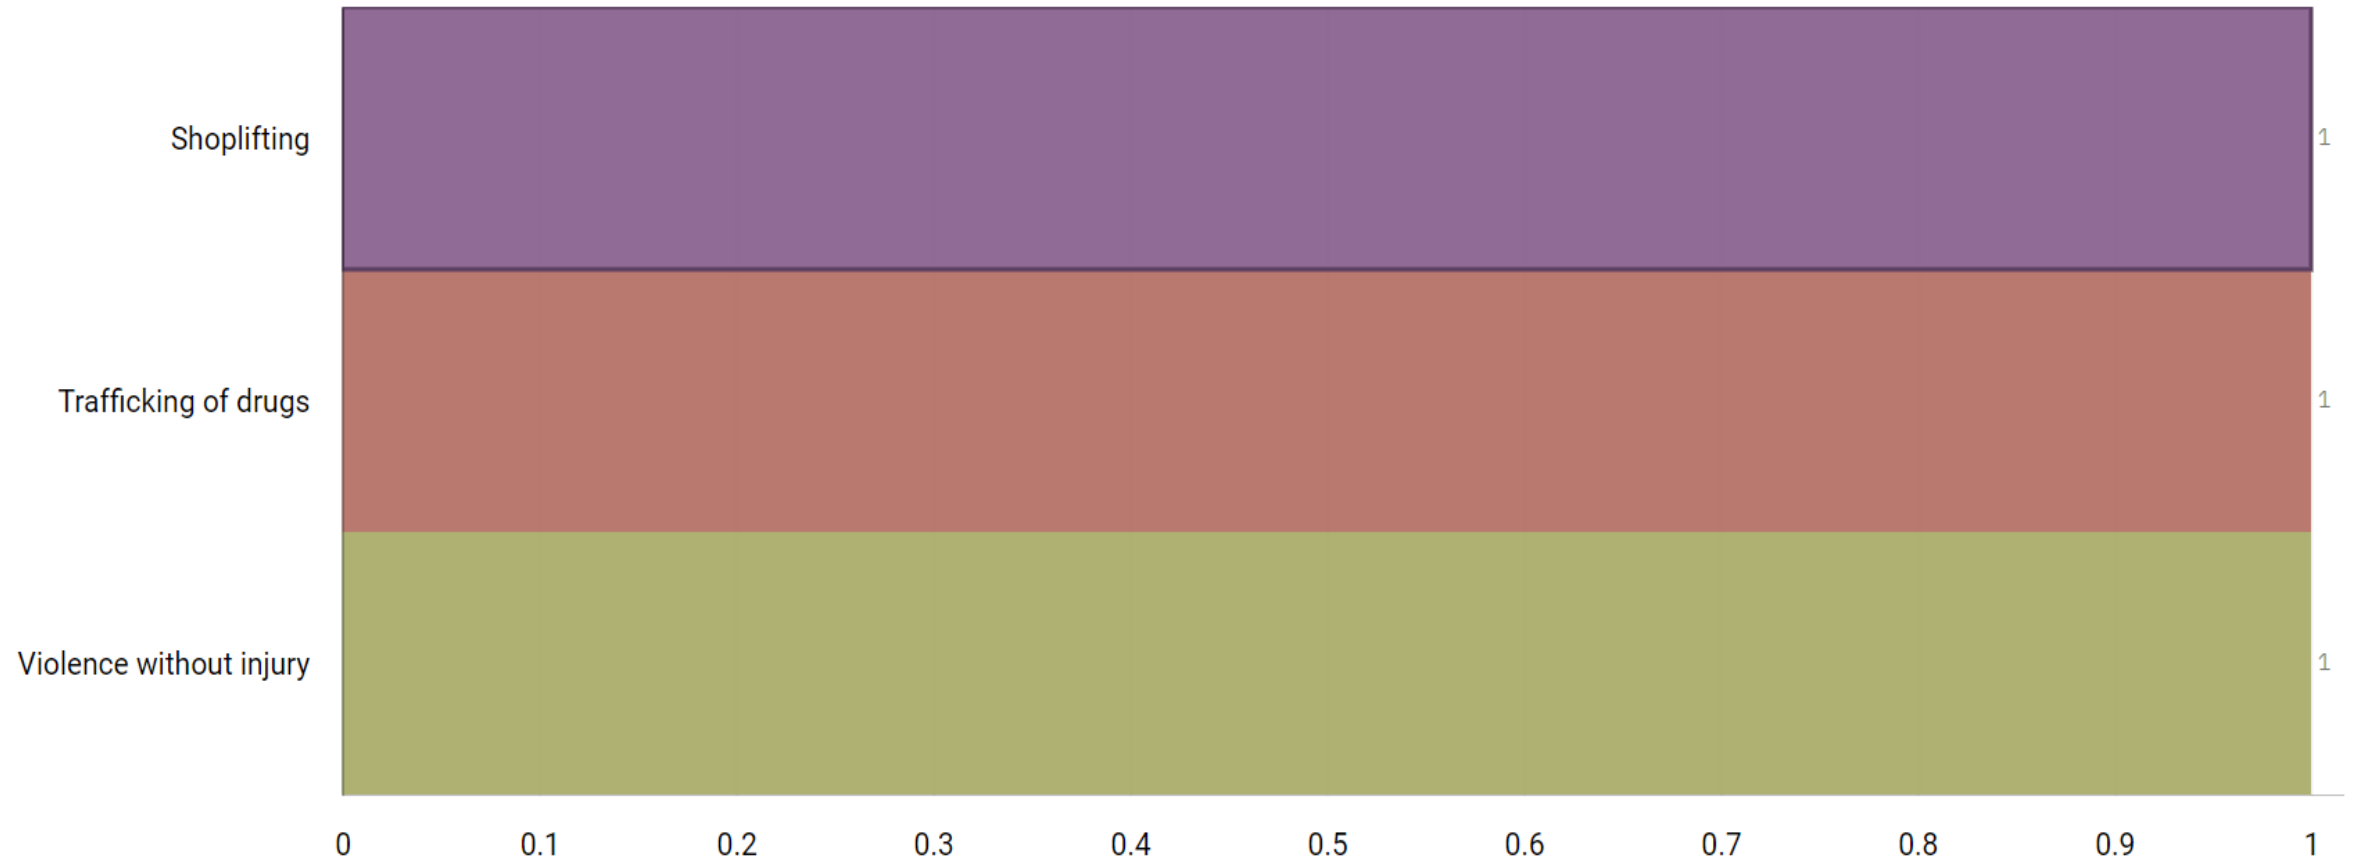

J1A2 Peel Centre ALL RECORDED CRIME

Number of Crimes by Crime Tree Level Four (Highest Volume Contributor)