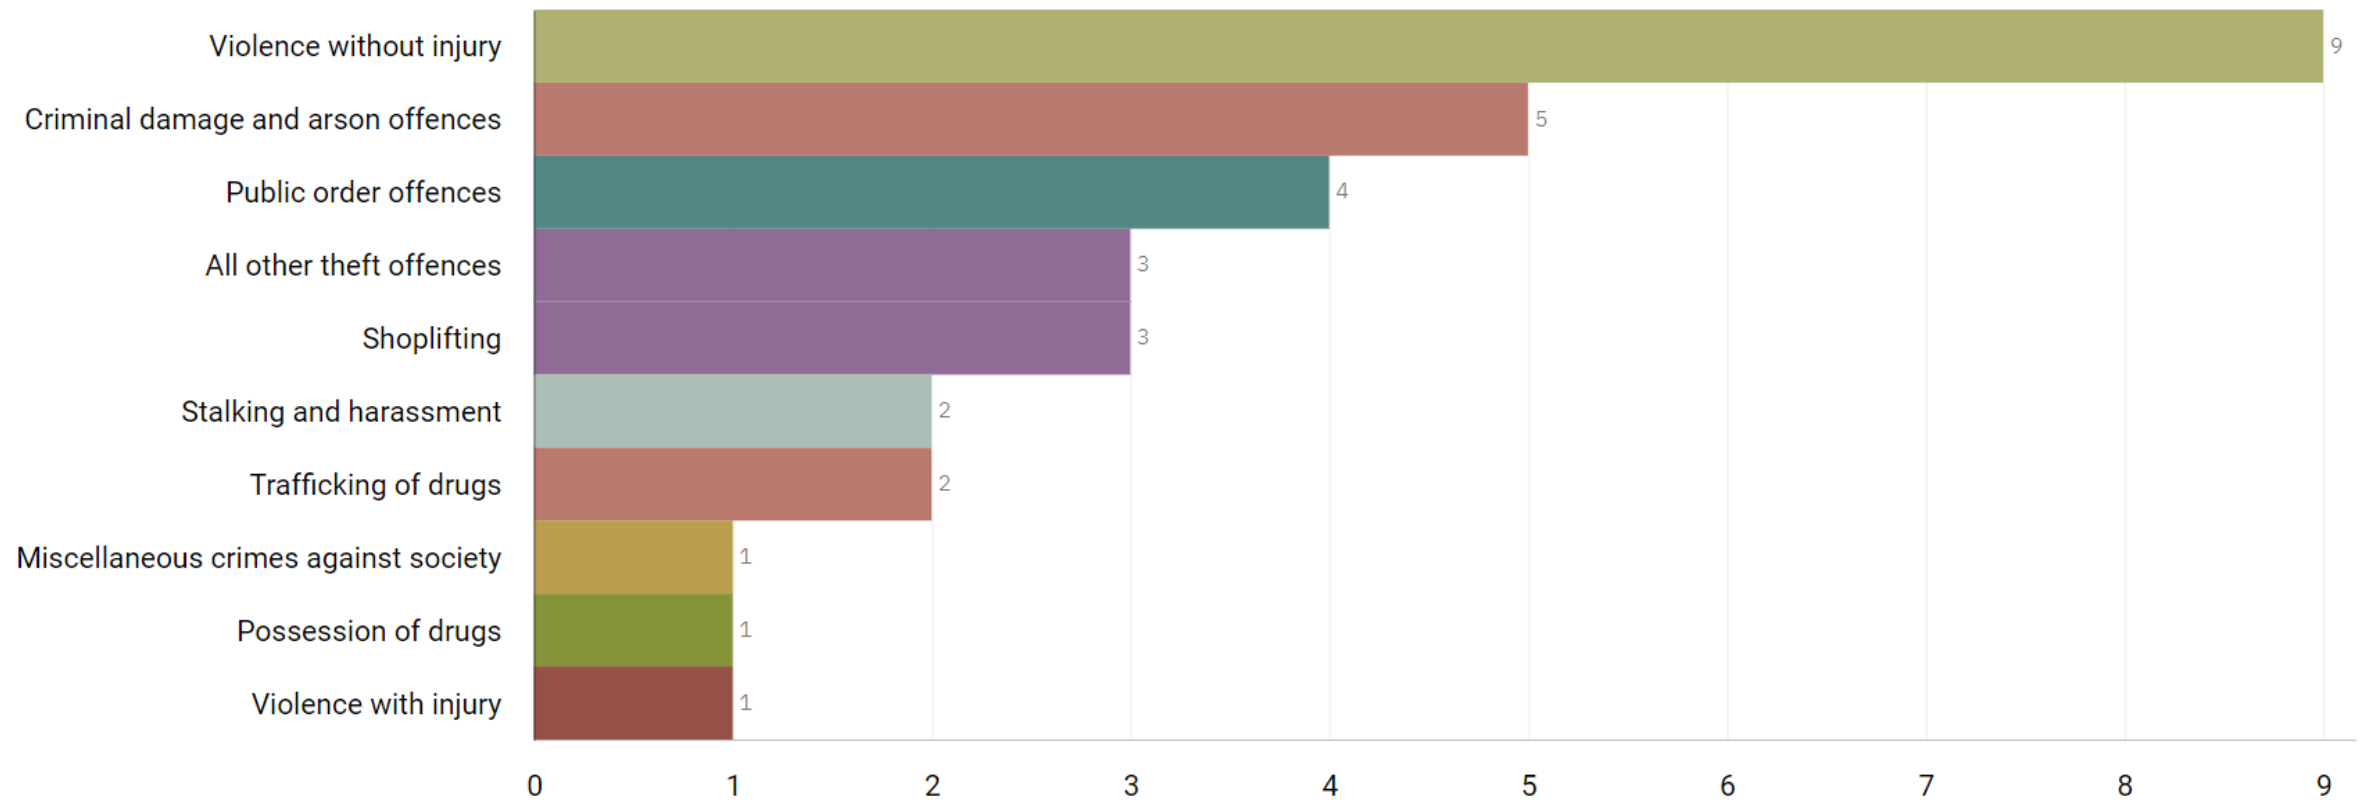

J1A1 Town Centre ALL RECORDED CRIME

Number of Crimes by Crime Tree Level Four (Highest Volume Contributor)