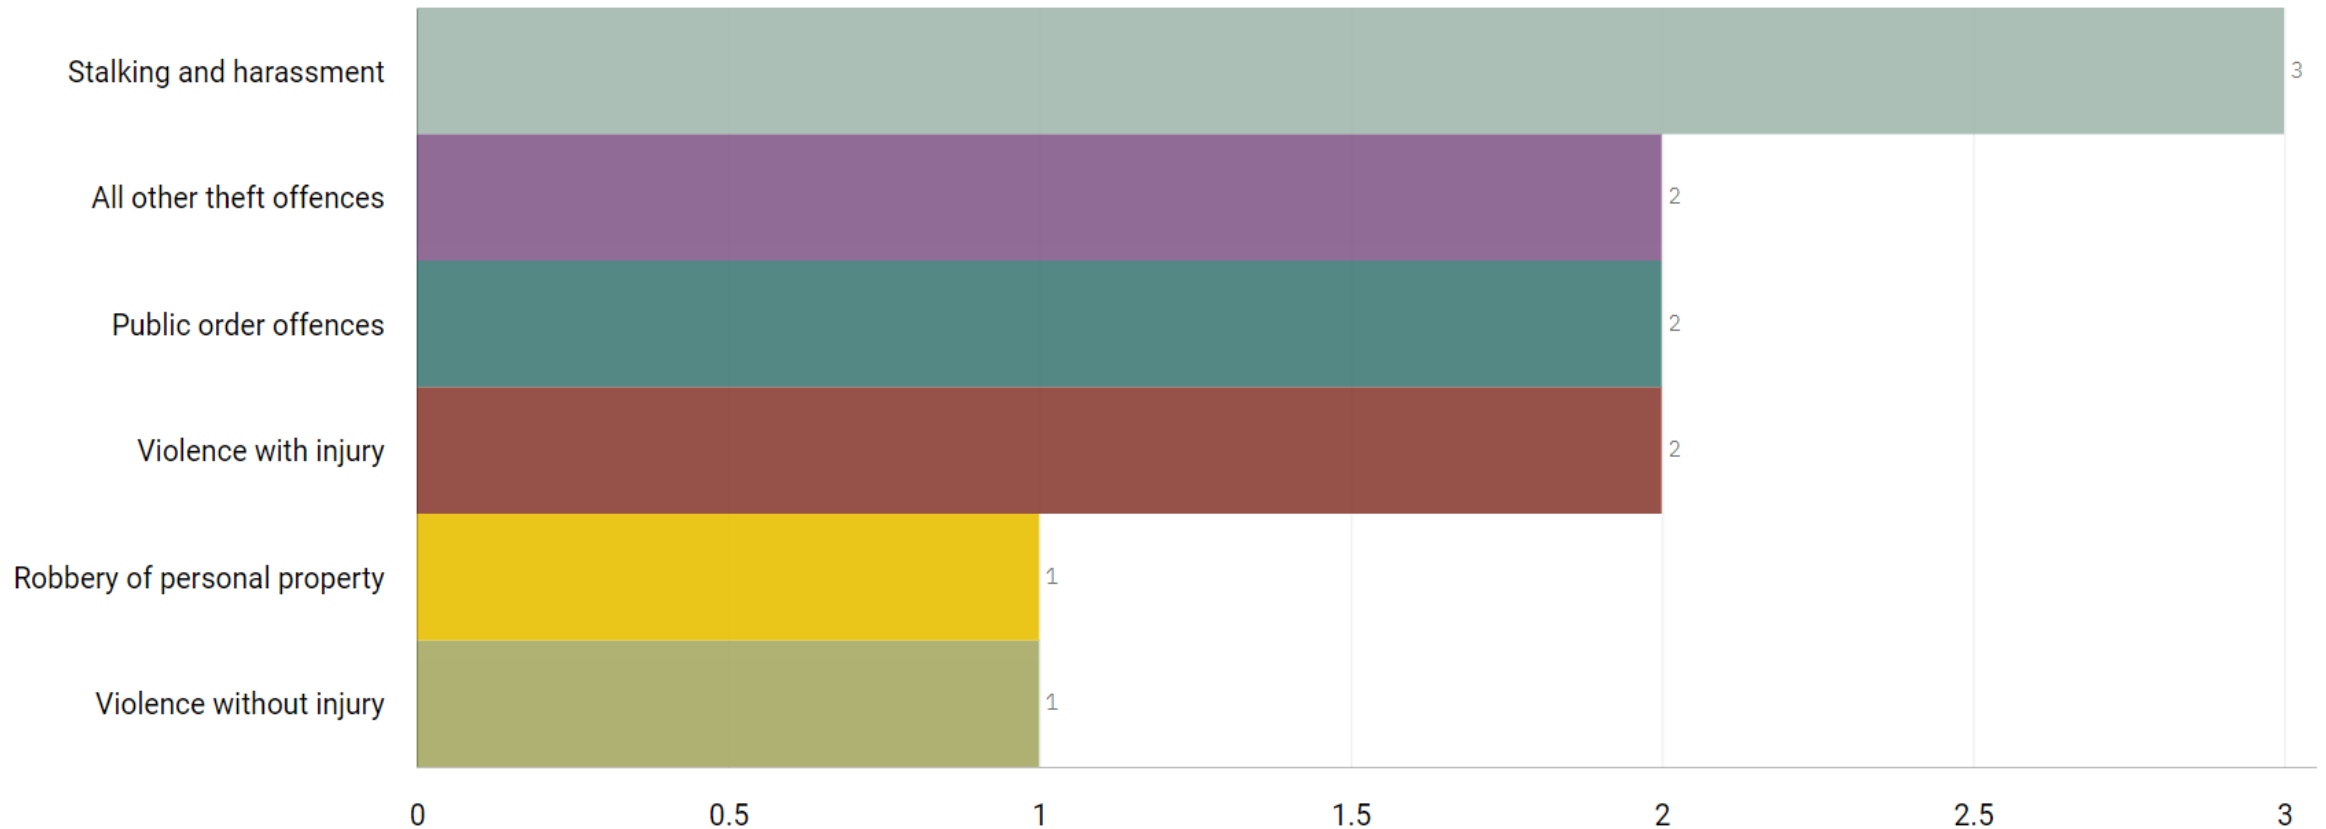

# J1F1 Brinnington ALL RECORDED CRIME

Number of Crimes by Crime Tree Level Four (Highest Volume Contributor)

# J1F2 Lancashire Hill ALL RECORDED CRIME

Number of Crimes by Crime Tree Level Four (Highest Volume Contributor)

**J1C4 ALEXANDRA PARK**

**J1C5 EDGELEY**

**J1C6 CHEADLE HEATH**

**J1K1 BRIDGEHALL & J1K2 ADSWOOD**