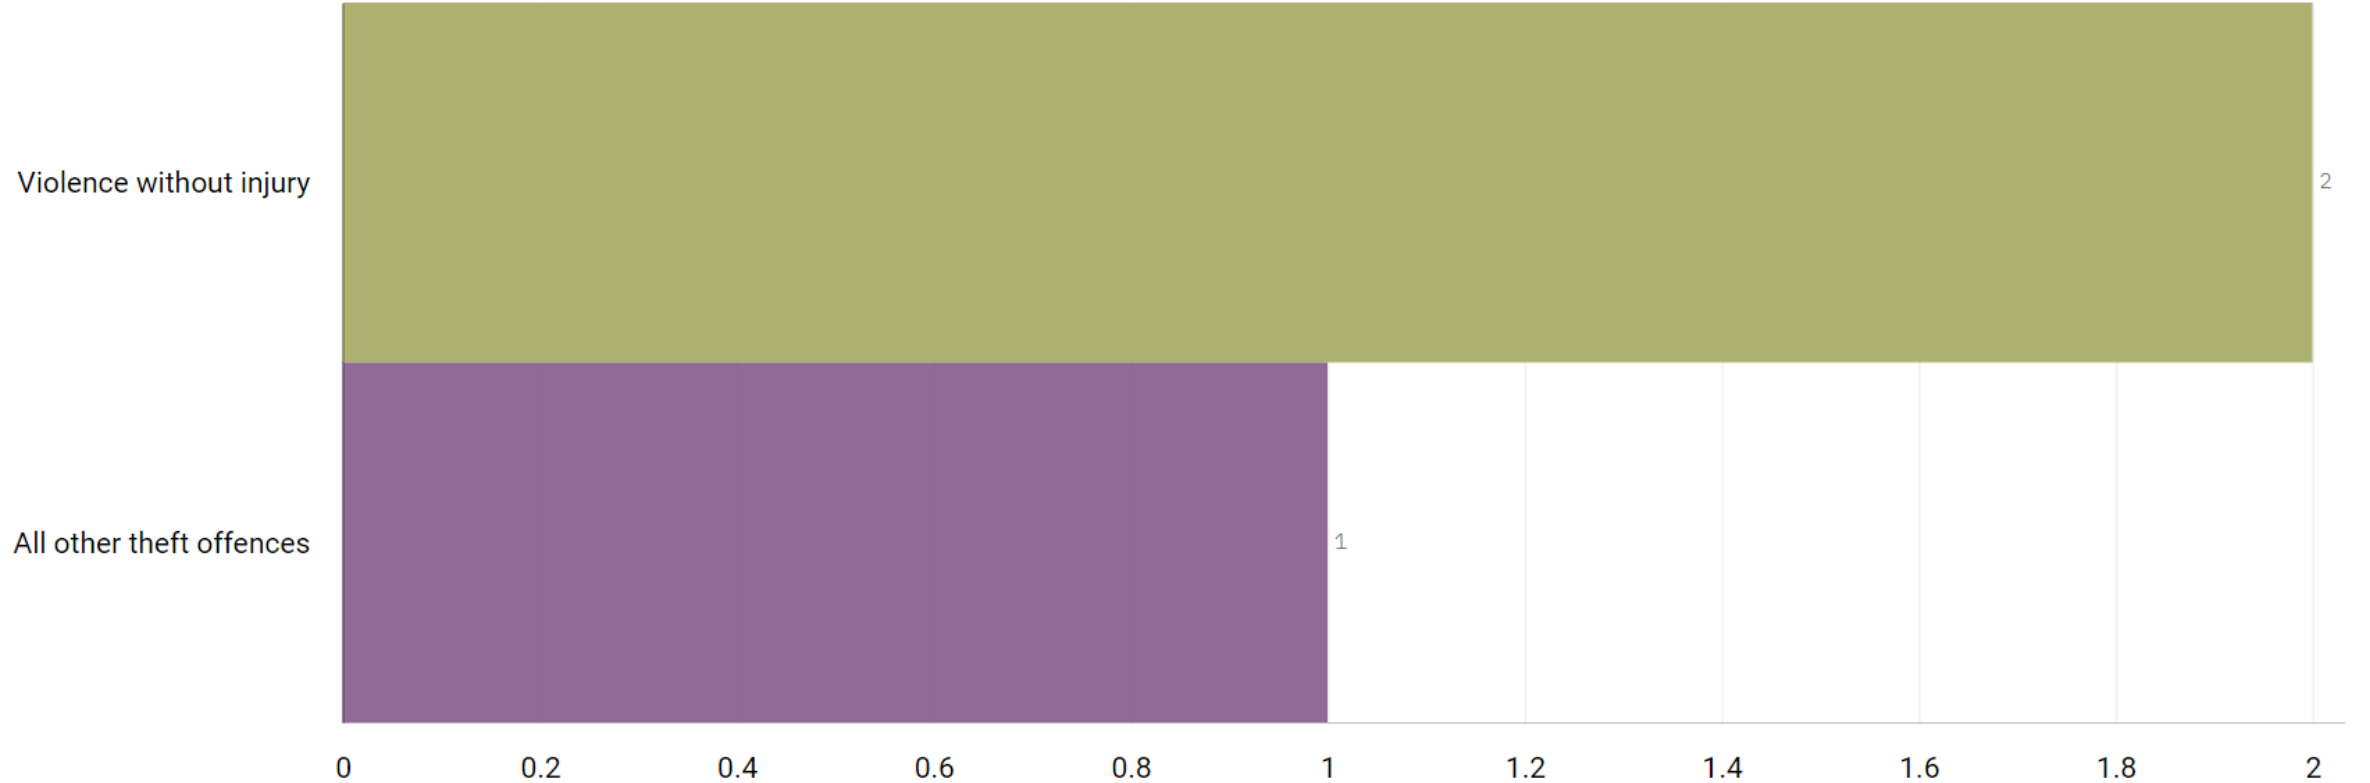

# J1C5 Edgeley ALL RECORDED CRIME

Number of Crimes by Crime Tree Level Four (Highest Volume Contributor)

# J1C6 Cheadle Heath ALL RECORDED CRIME

Number of Crimes by Crime Tree Level Four (Highest Volume Contributor)