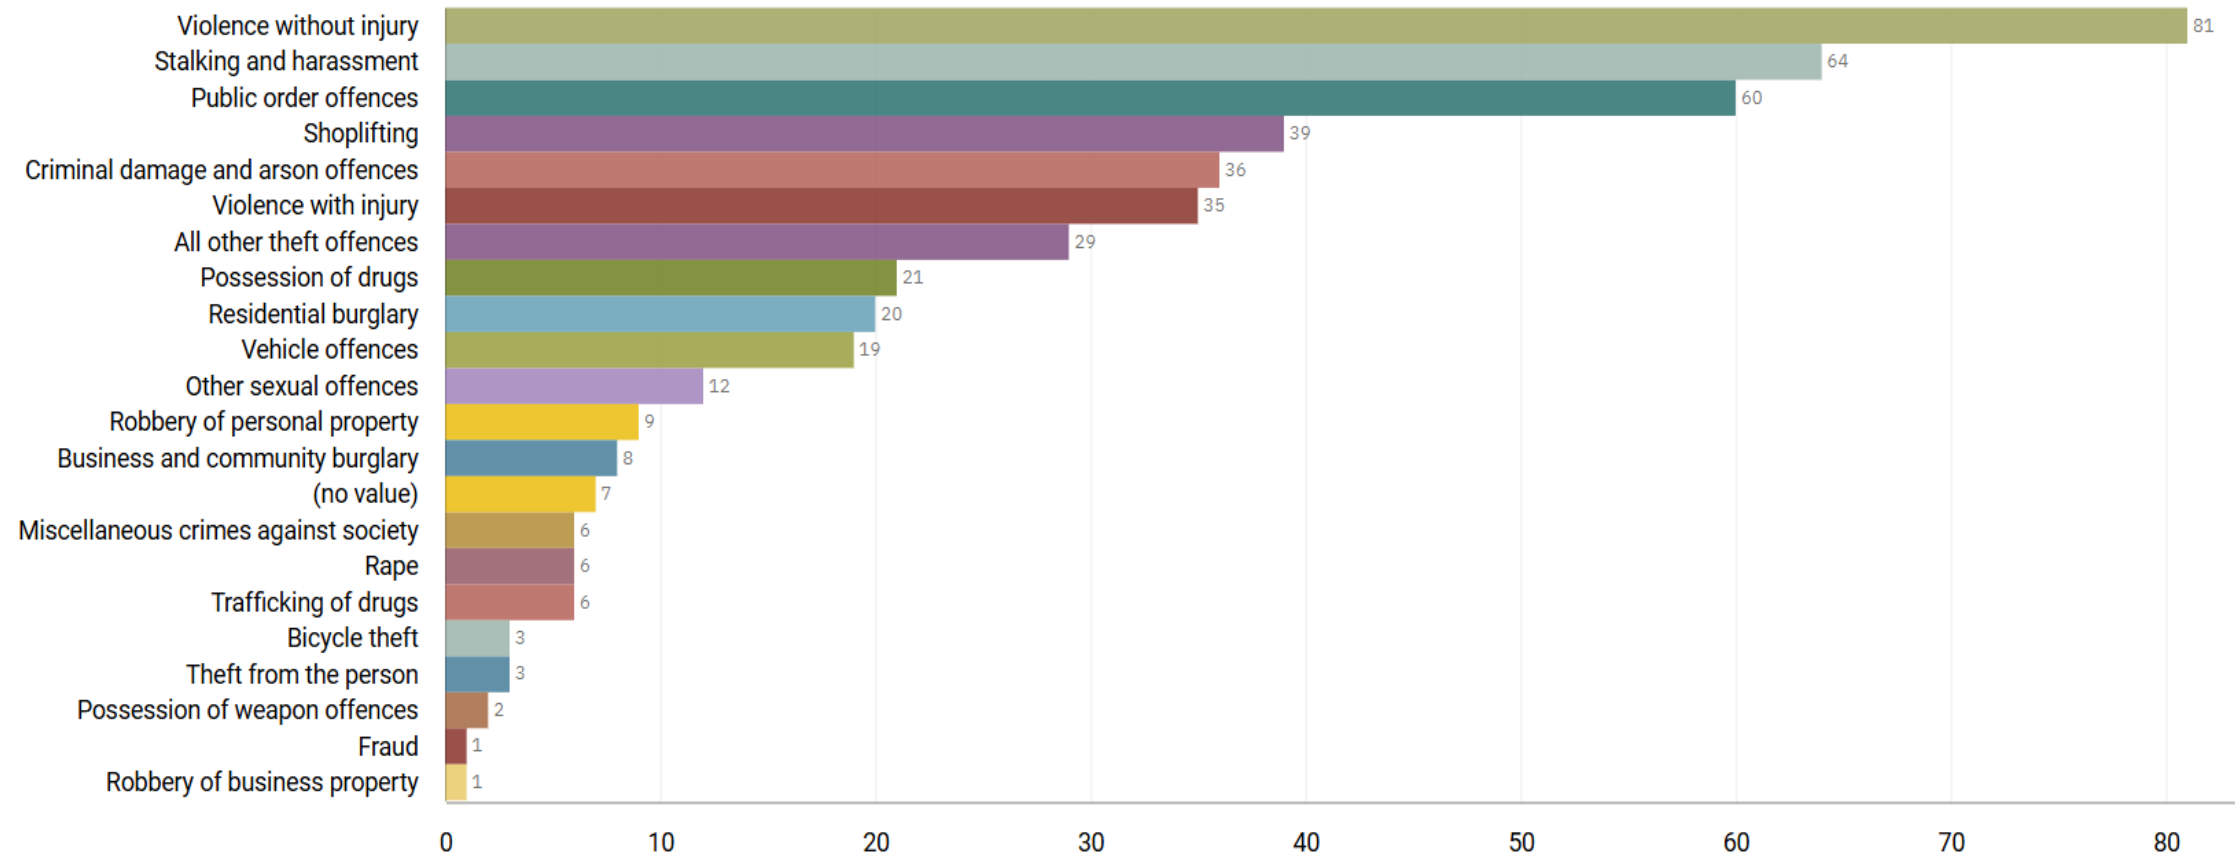

# GMP ALL RECORDED CRIME

Number of Crimes by Crime Tree Level Four (Highest Volume Contributor)

# STOCKPORT ALL RECORDED CRIME

Number of Crimes by Crime Tree Level Four (Highest Volume Contributor)

**J1F1 Brinnington**  
**And**  
**J1F2 Lancashire Hill**  
**ALL RECORDED CRIME**