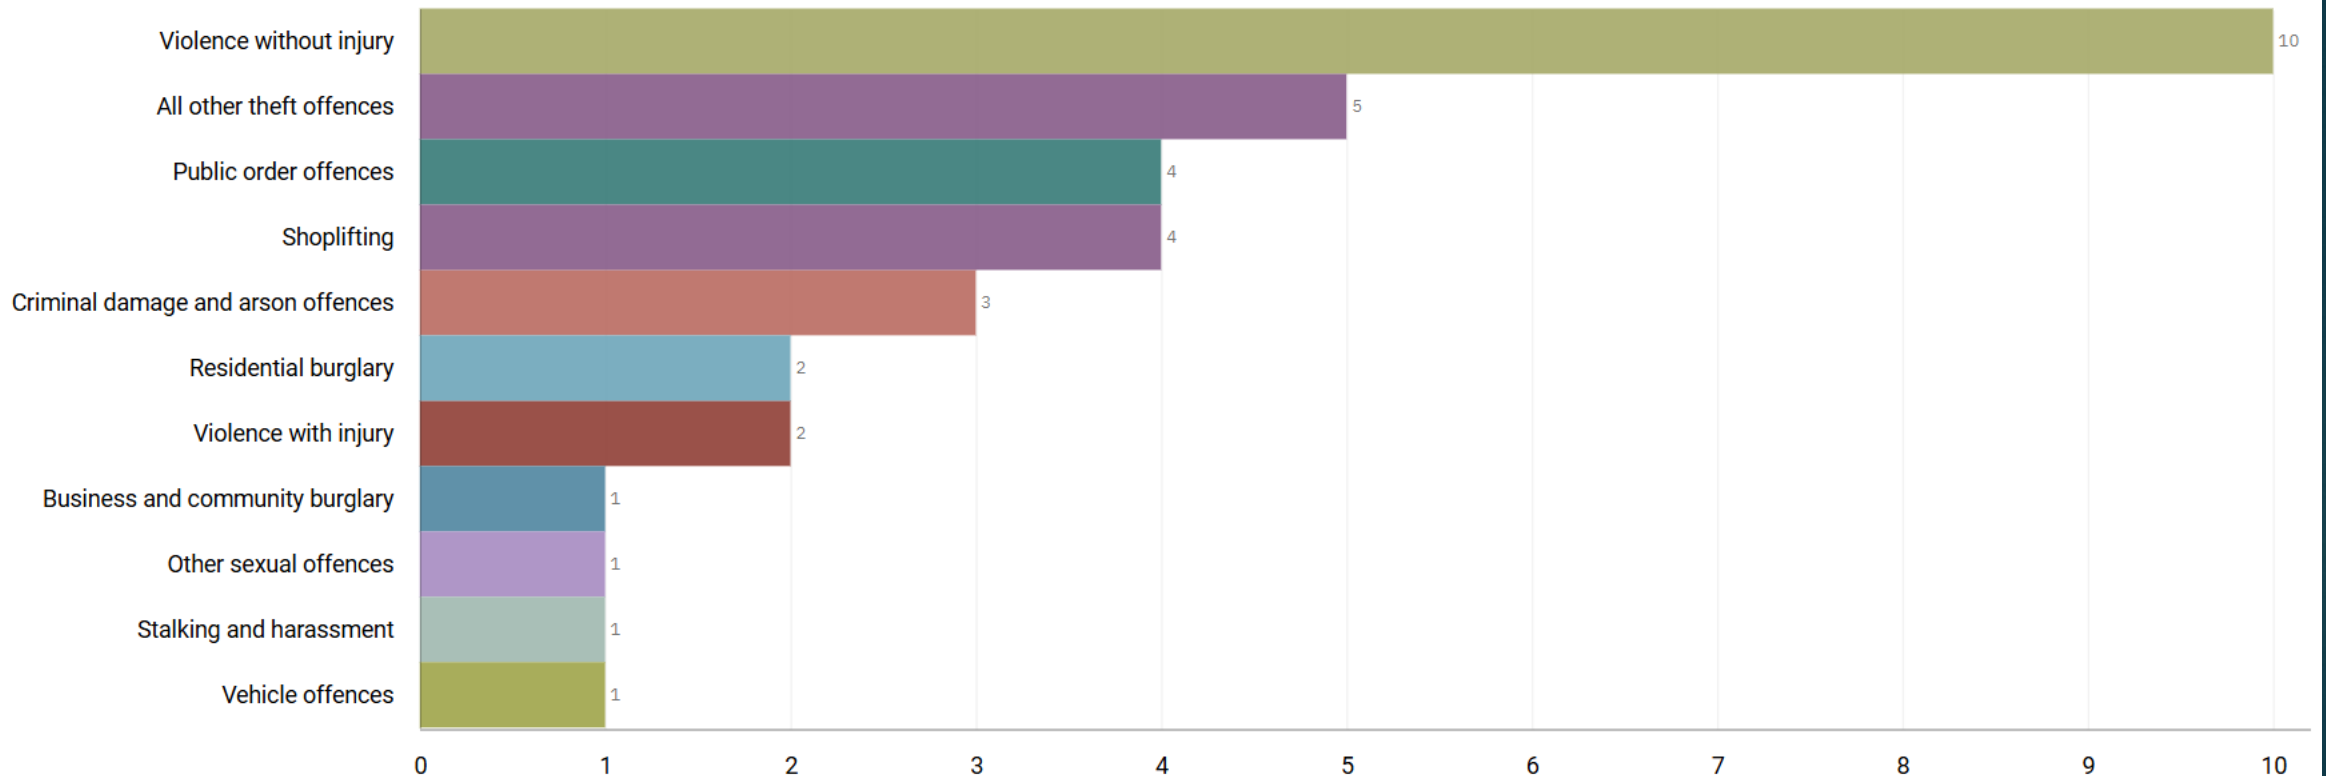

J1A3 Shaw Heath ALL RECORDED CRIME

Number of Crimes by Crime Tree Level Four (Highest Volume Contributor)