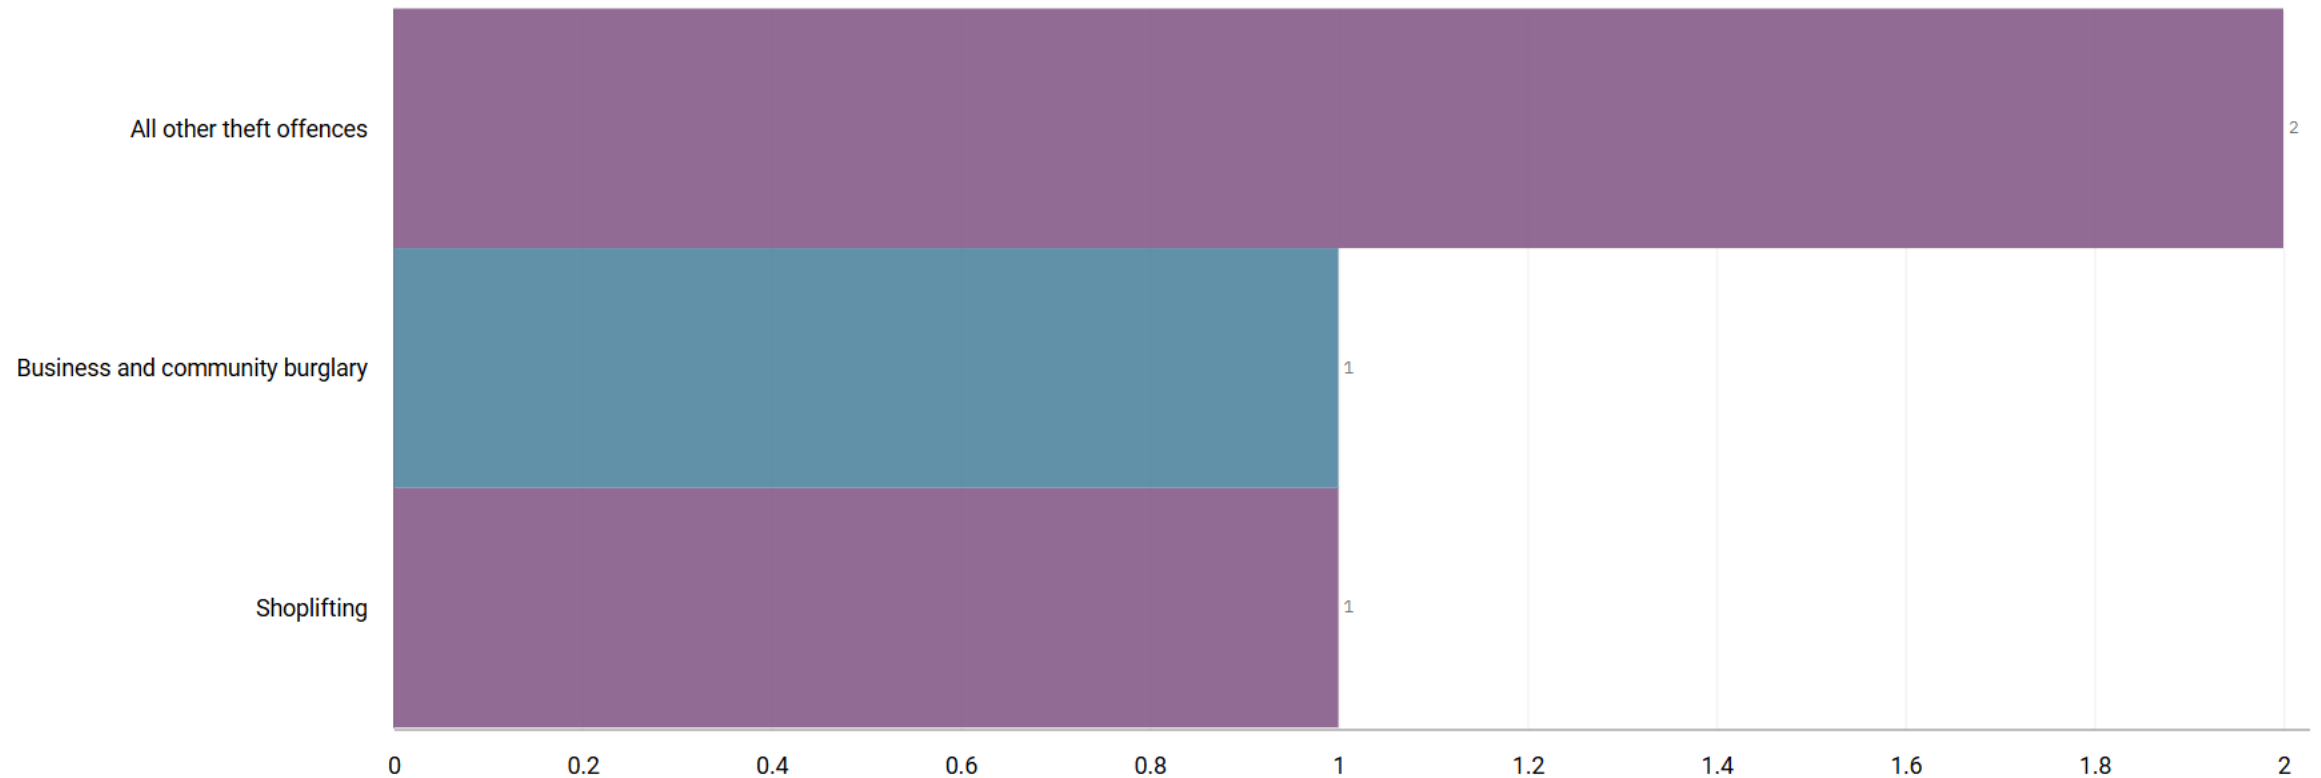

J1C6 Cheadle Heath ALL RECORDED CRIME

Number of Crimes by Crime Tree Level Four (Highest Volume Contributor)