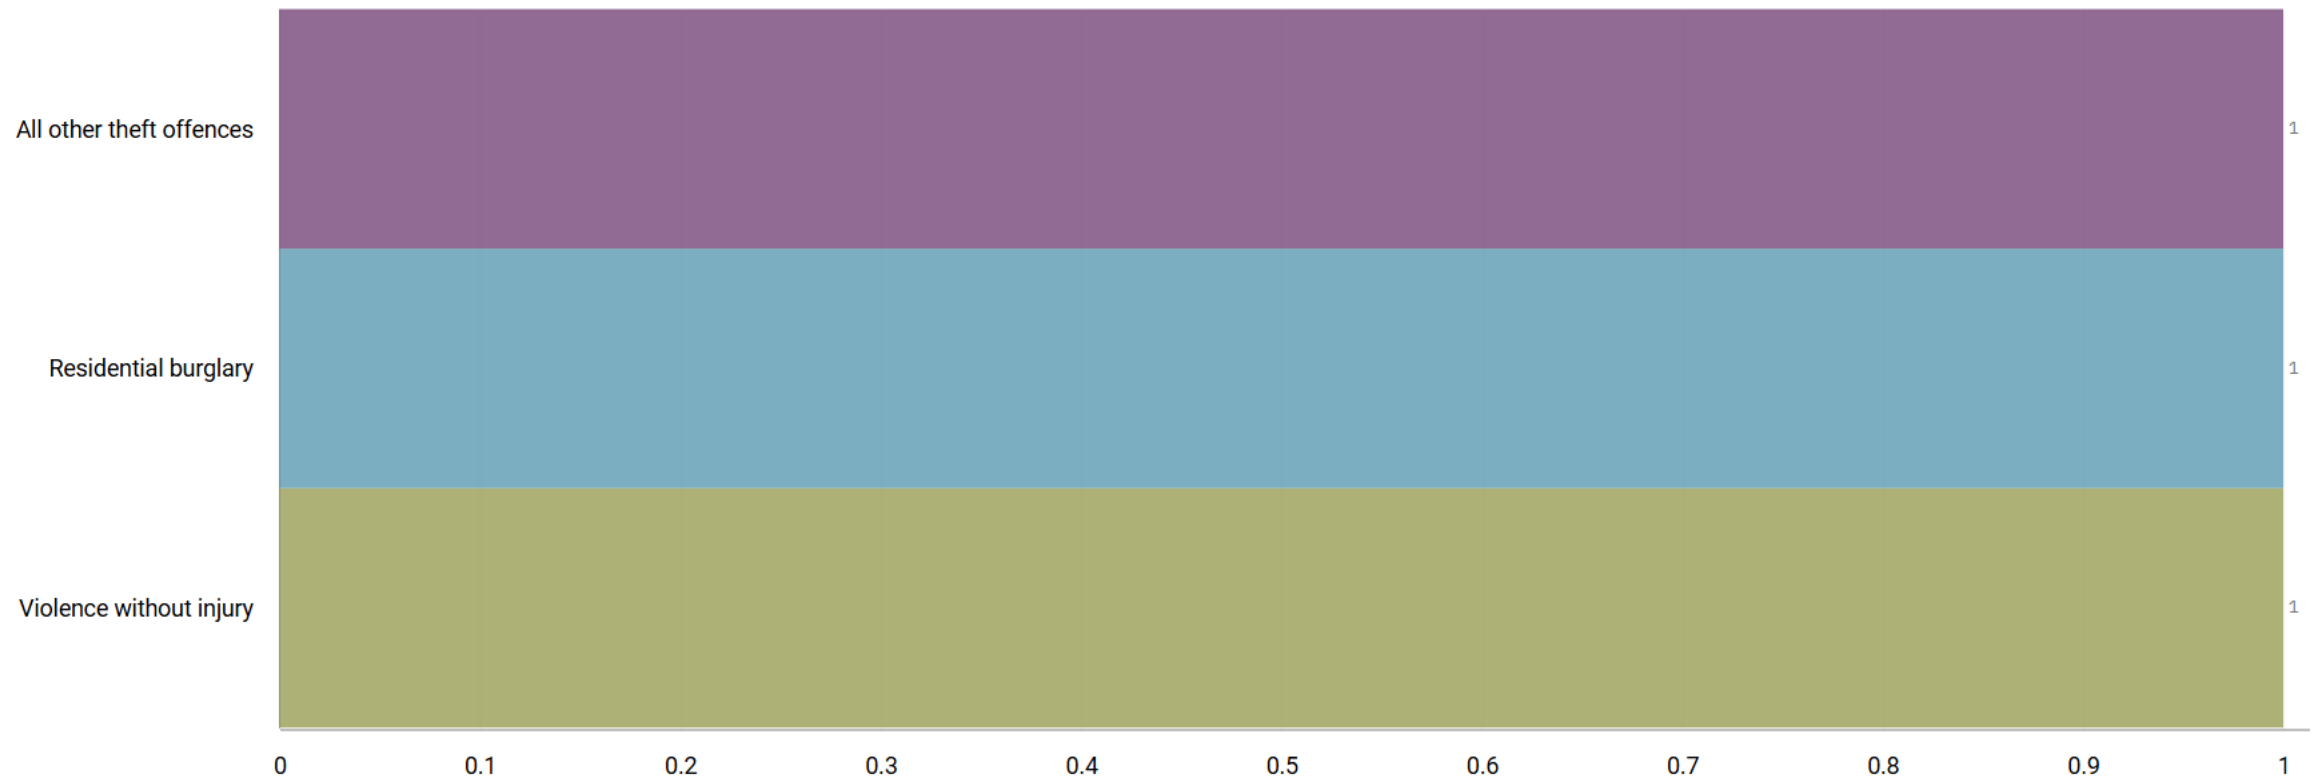

J1B4 Woodbank ALL RECORDED CRIME

Number of Crimes by Crime Tree Level Four (Highest Volume Contributor)