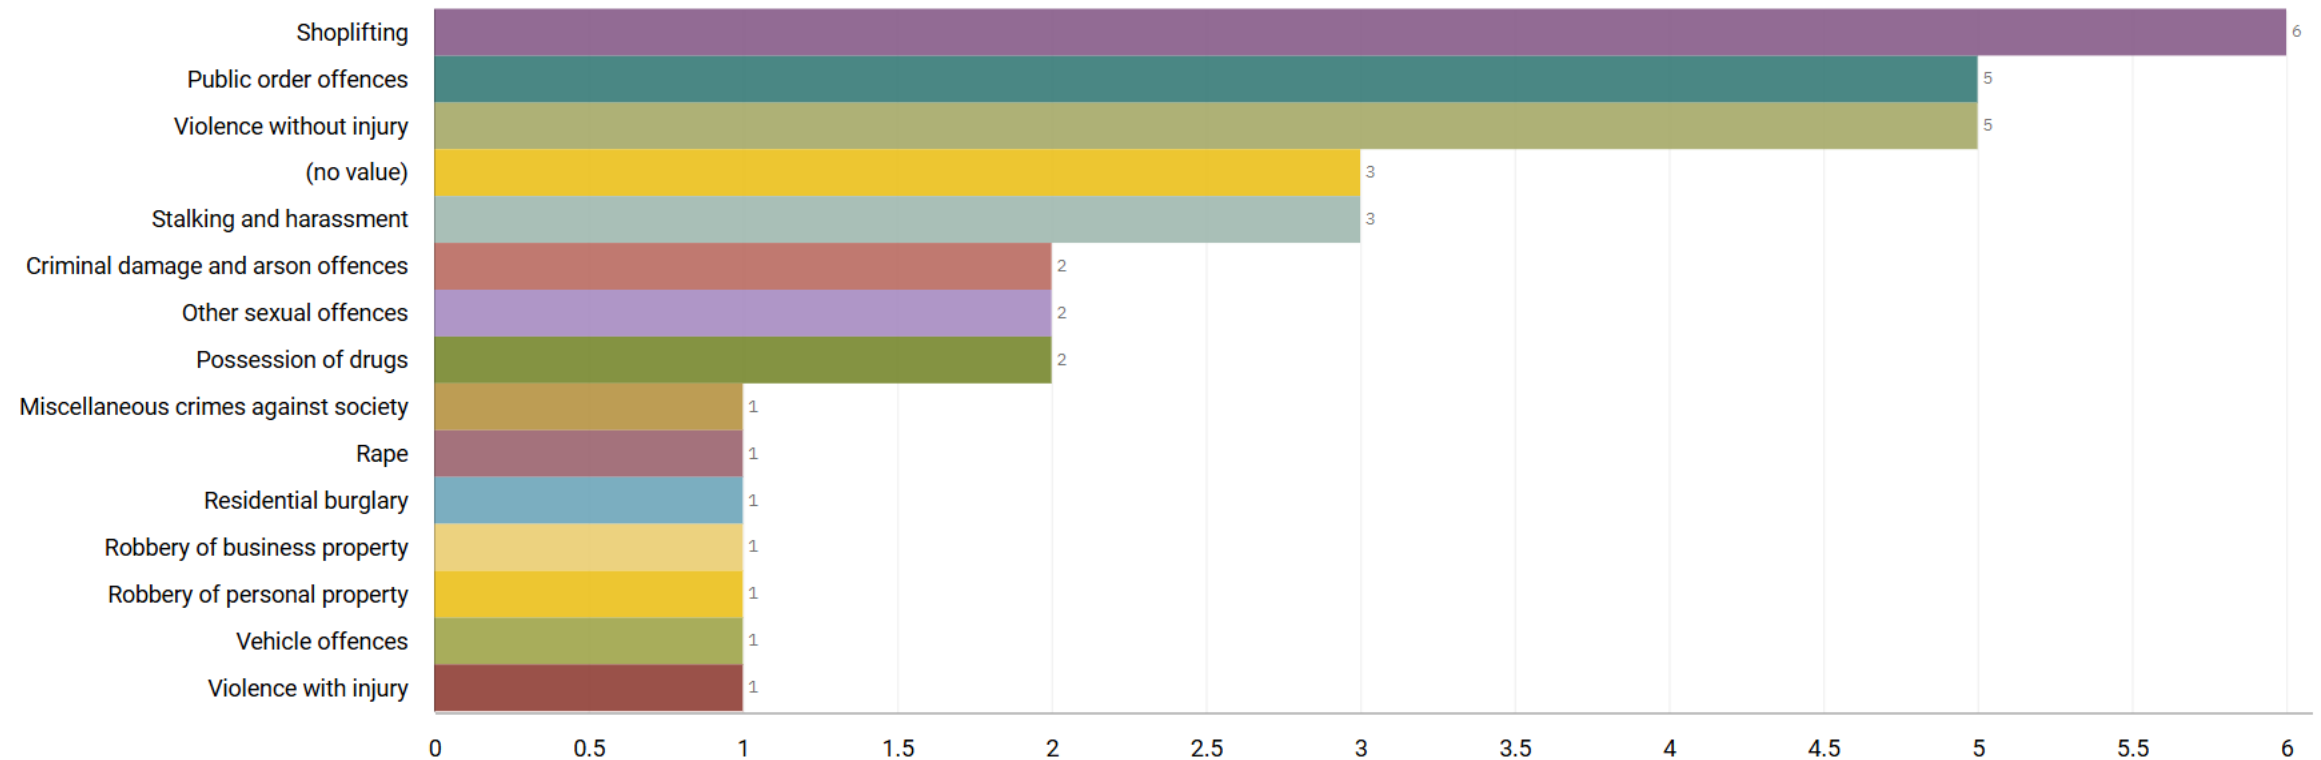

J1K1 Adswood/J1K2 Bridgehall ALL RECORDED CRIME

Number of Crimes by Crime Tree Level Four (Highest Volume Contributor)