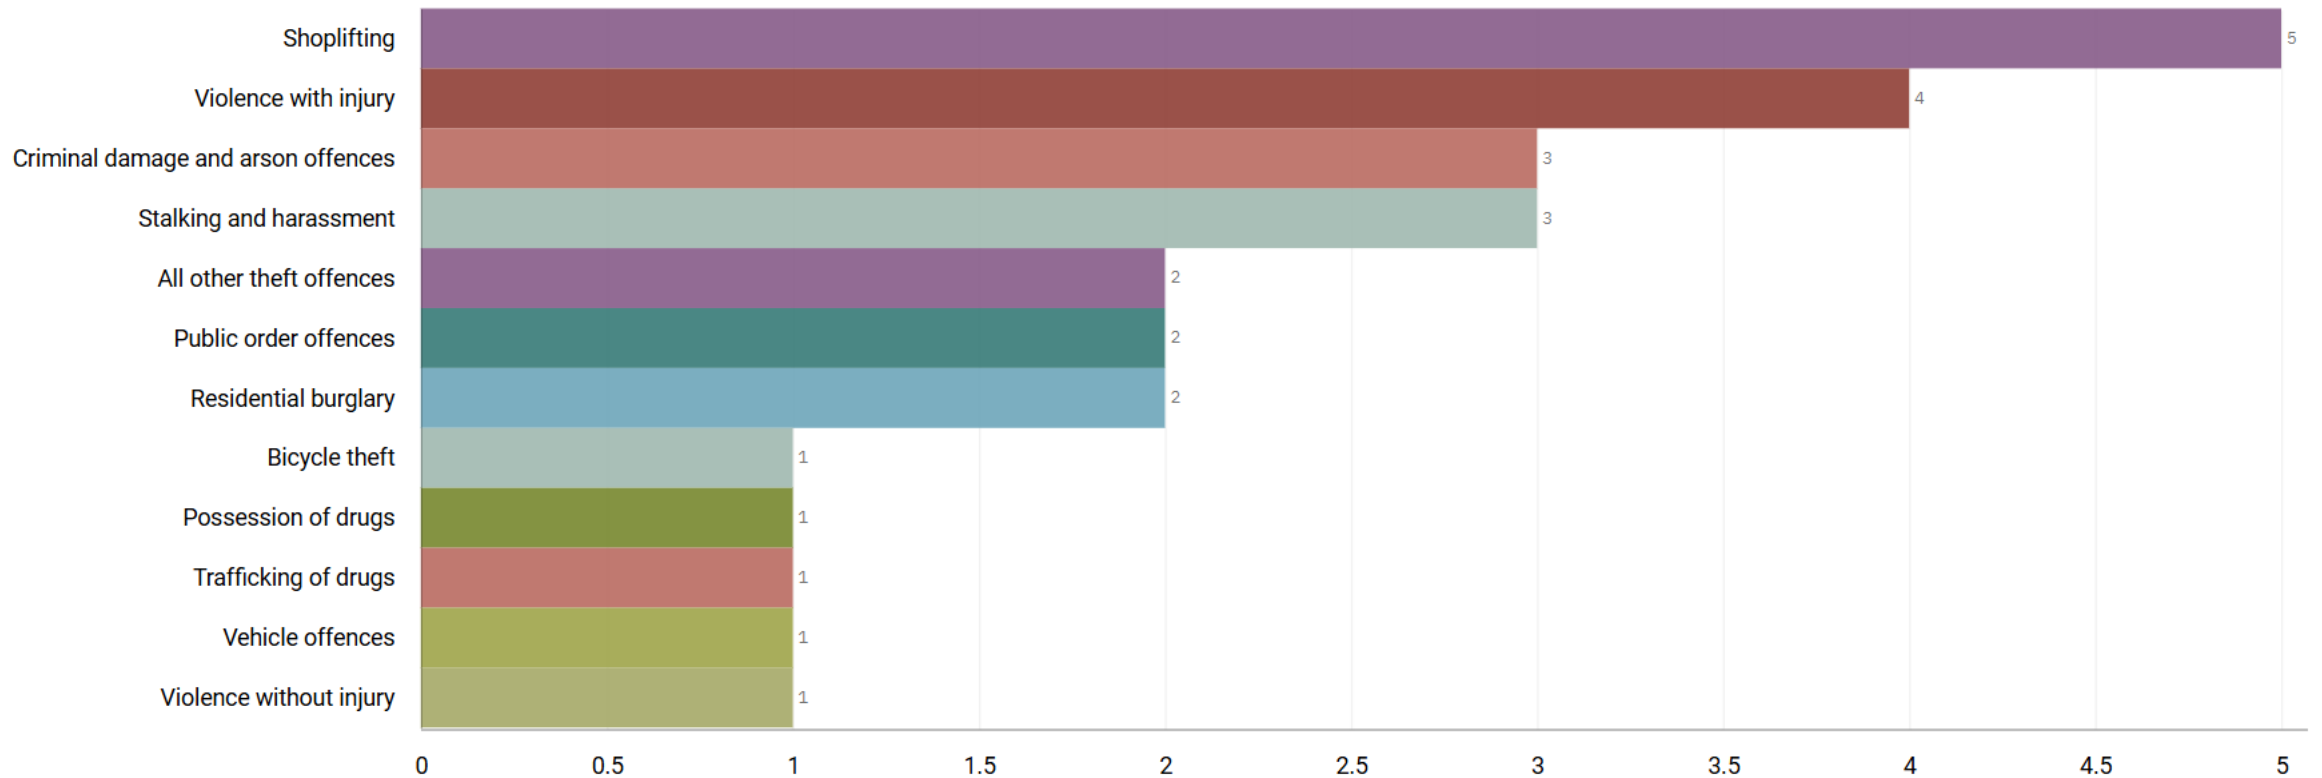

J1C5 Edgeley ALL RECORDED CRIME

Number of Crimes by Crime Tree Level Four (Highest Volume Contributor)