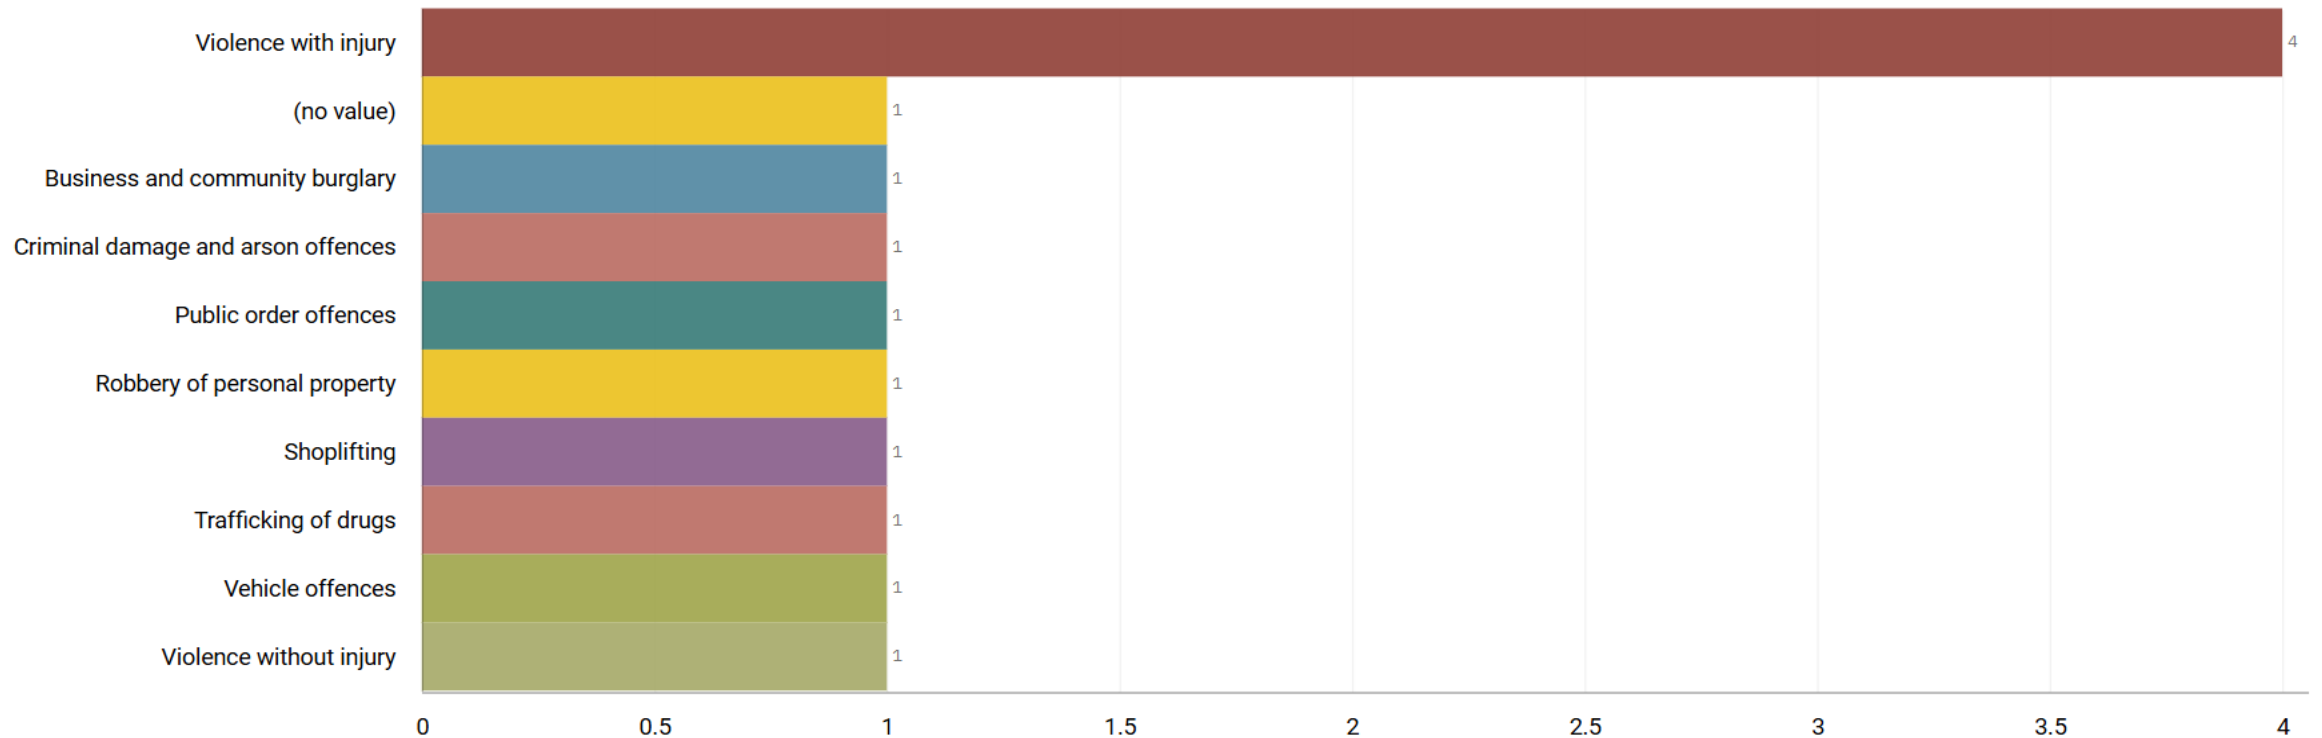

J1B5 Hillgate and Heavily ALL RECORDED CRIME

Number of Crimes by Crime Tree Level Four (Highest Volume Contributor)