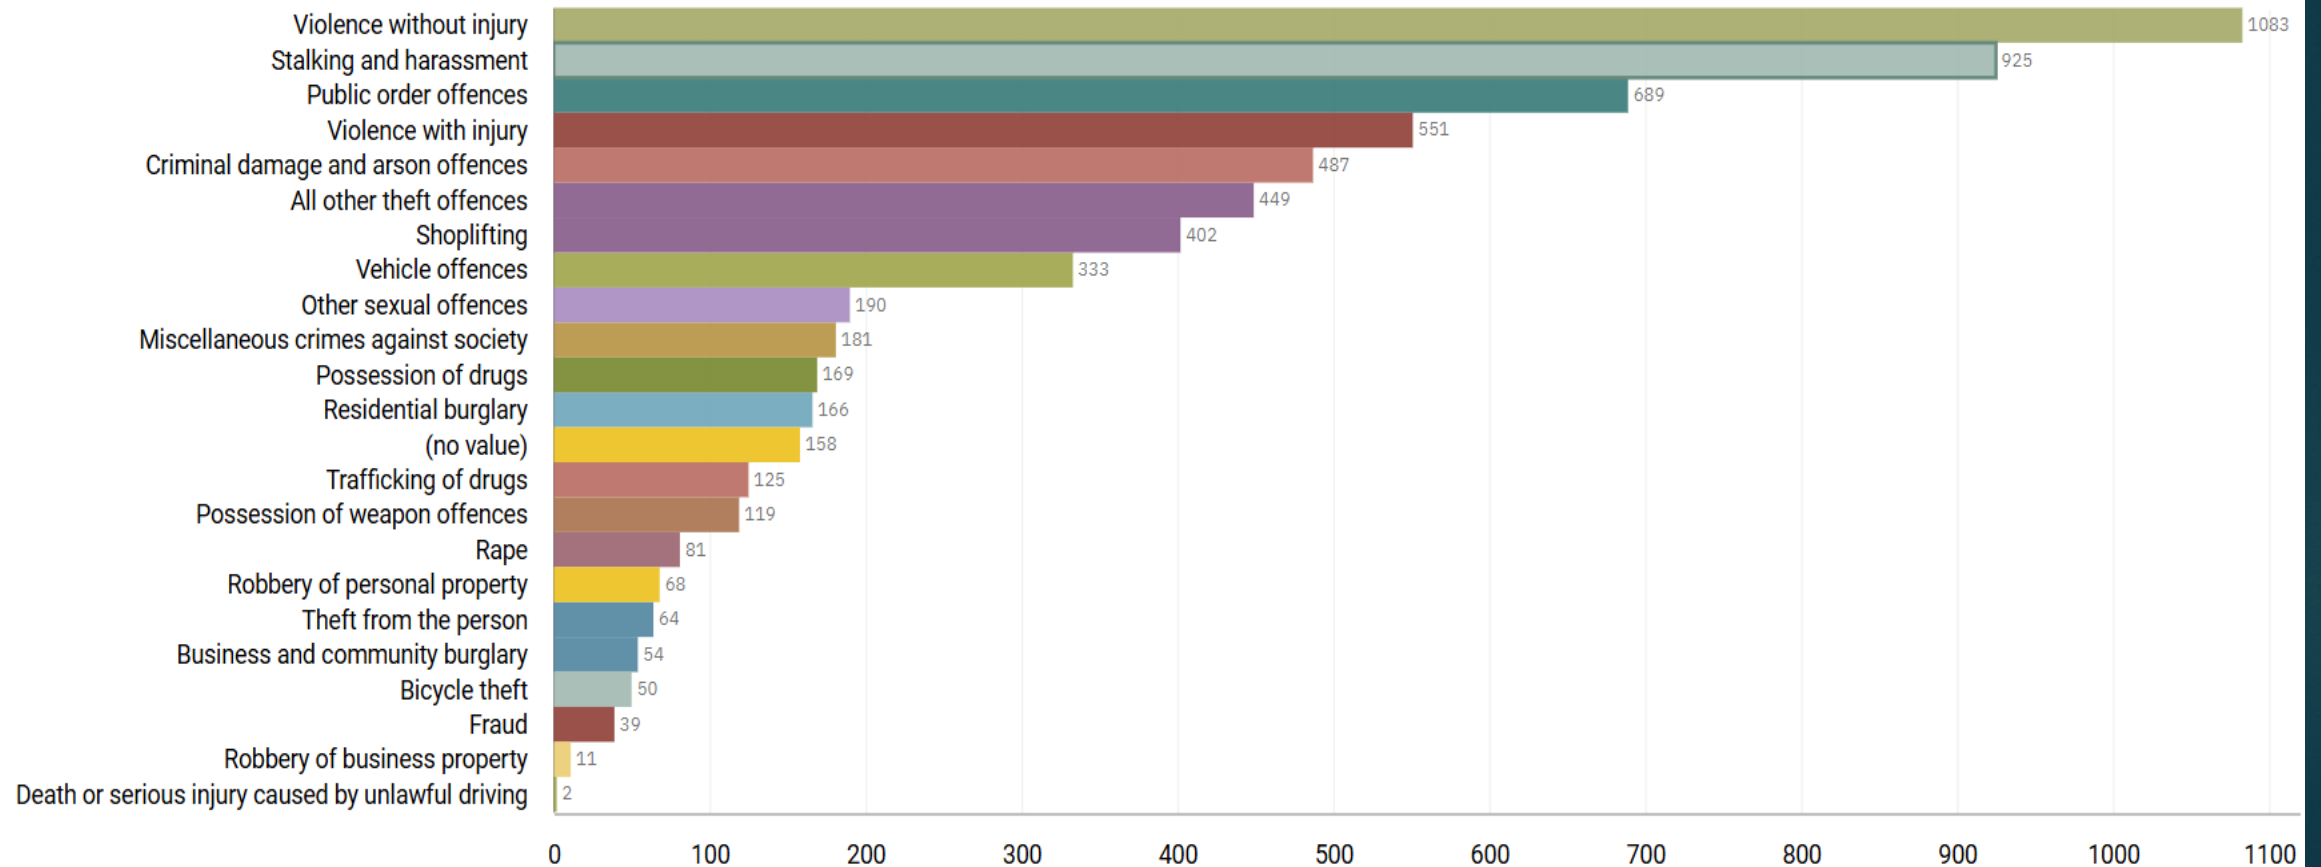

### CENTRAL STOCKPORT NEIGHBOURHOOD STRUCTURE CHART

# GMP ALL RECORDED CRIME

Number of Crimes by Crime Tree Level Four (Highest Volume Contributor)

# STOCKPORT ALL RECORDED CRIME

Number of Crimes by Crime Tree Level Four (Highest Volume Contributor)

**J1F1 Brinnington**  
**And**  
**J1F2 Lancashire Hill**  
**ALL RECORDED CRIME**