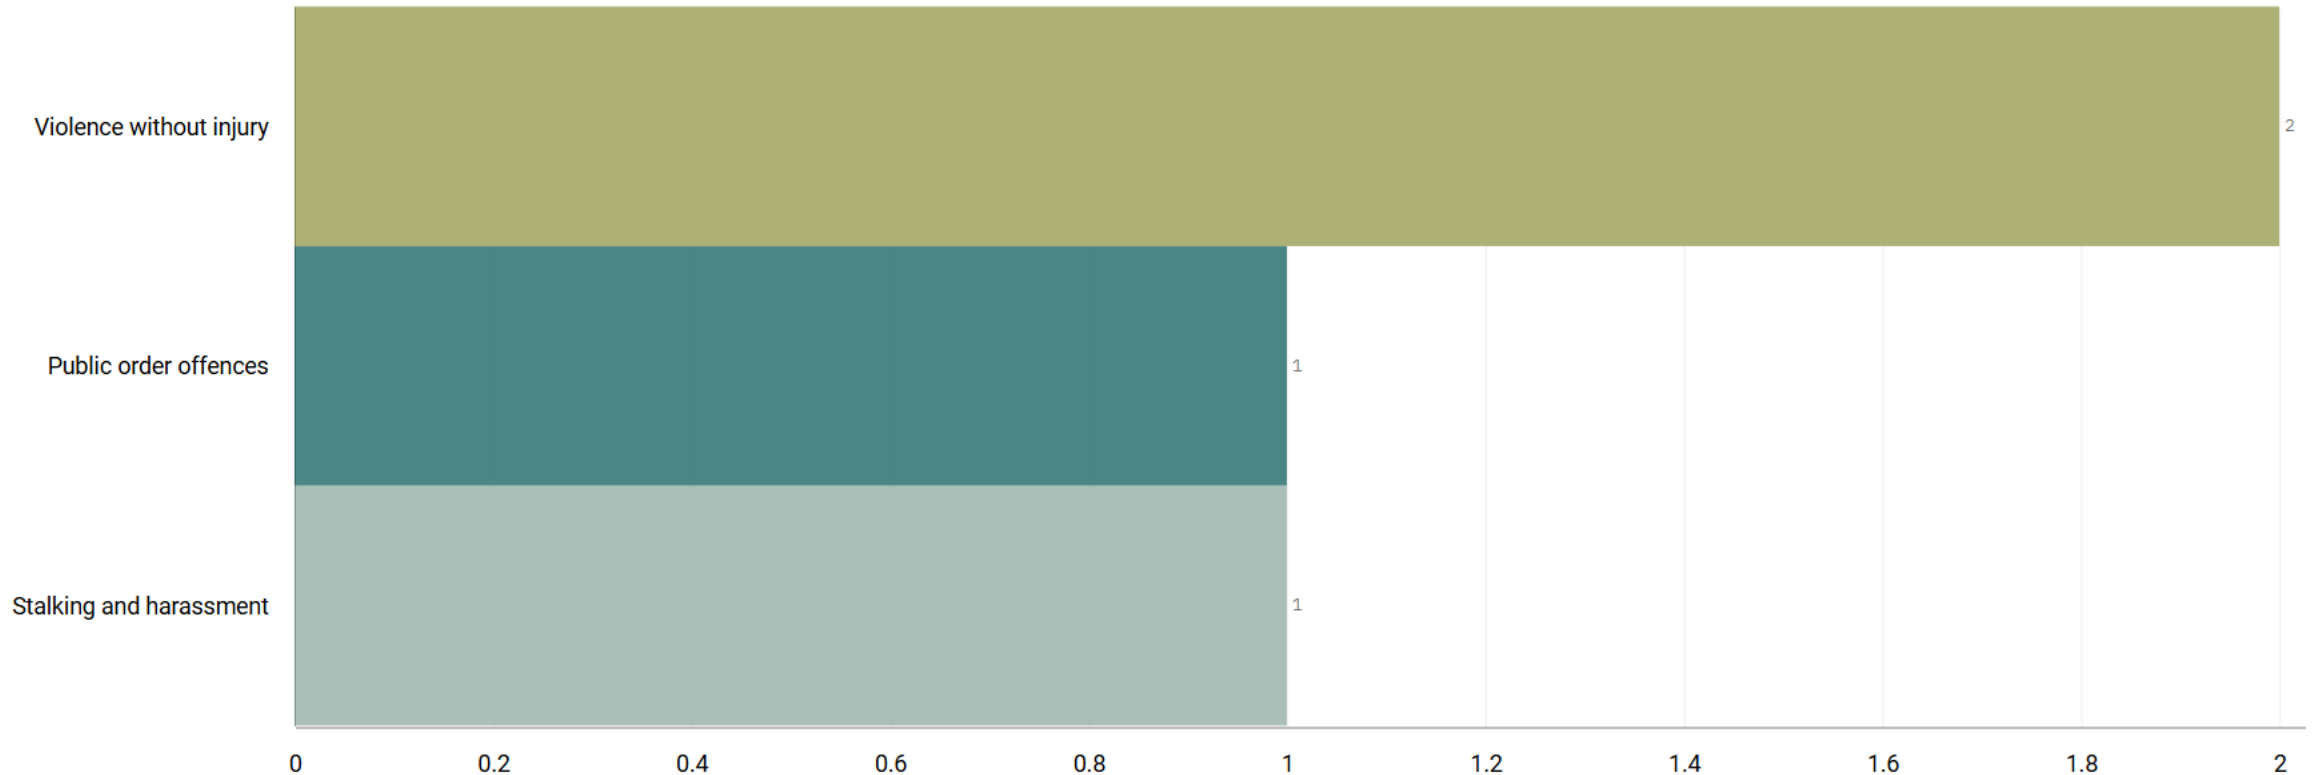

# J1C4 Alexandra Park ALL RECORDED CRIME

Number of Crimes by Crime Tree Level Four (Highest Volume Contributor)