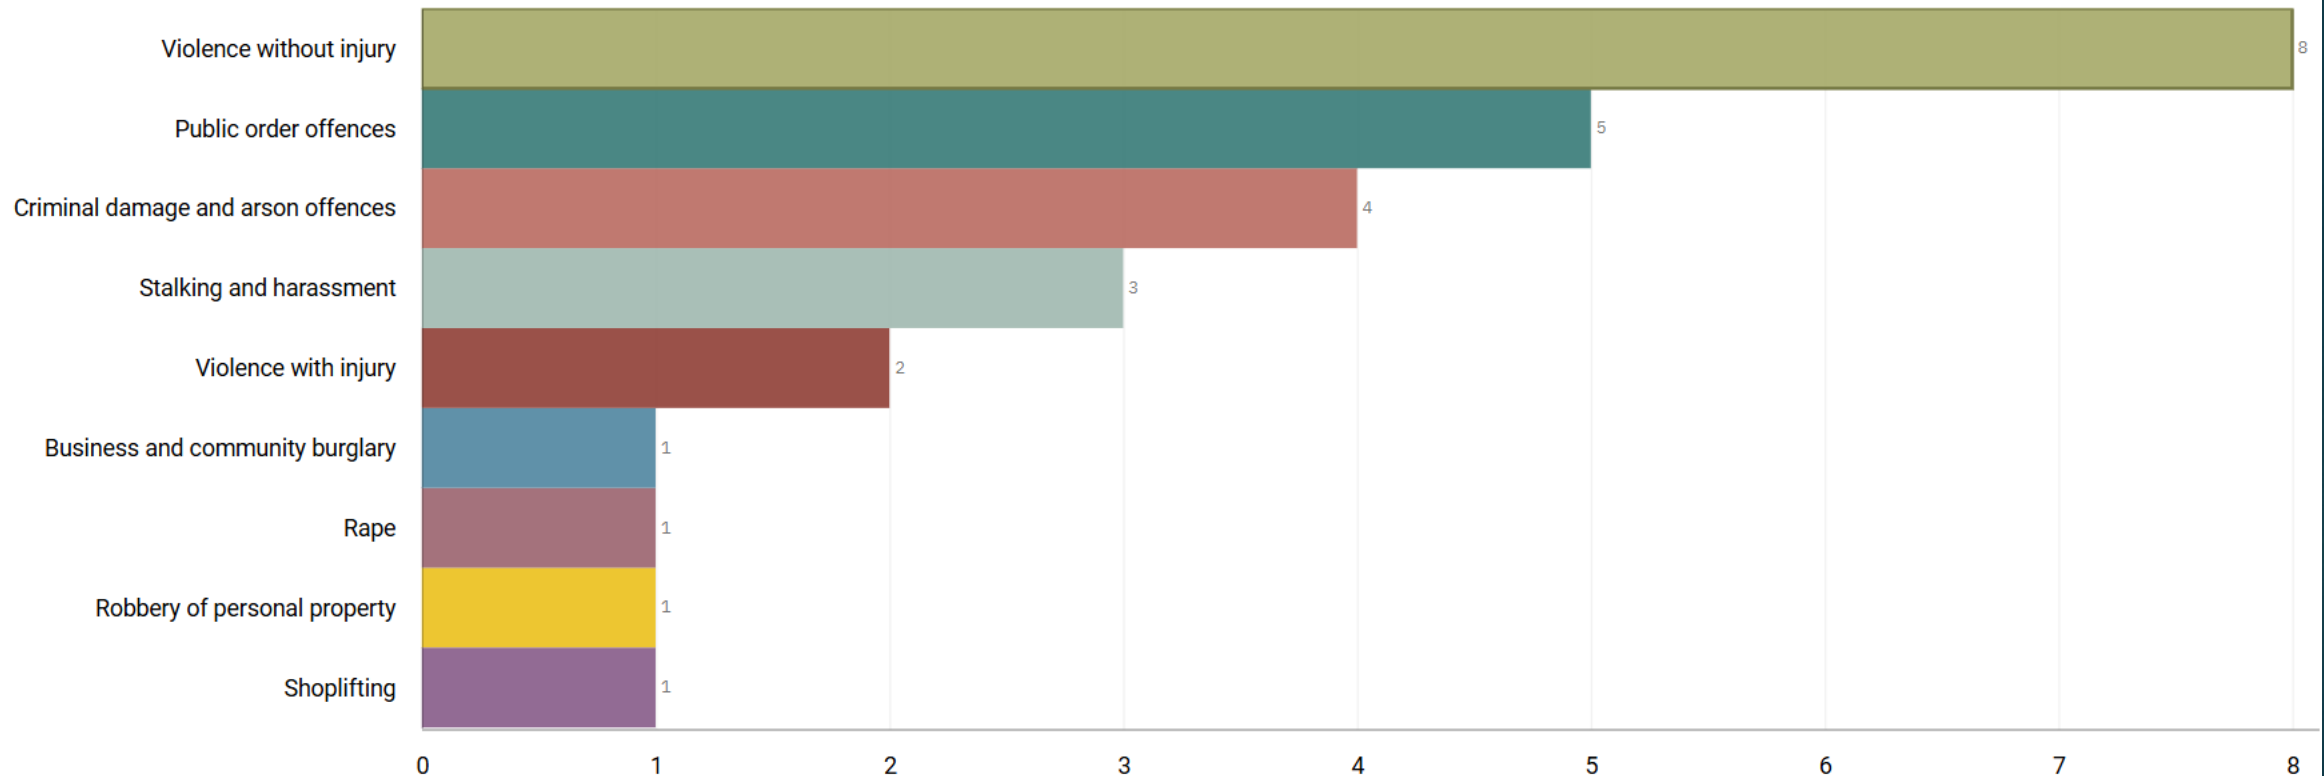

J1F1 Brinnington ALL RECORDED CRIME

Number of Crimes by Crime Tree Level Four (Highest Volume Contributor)