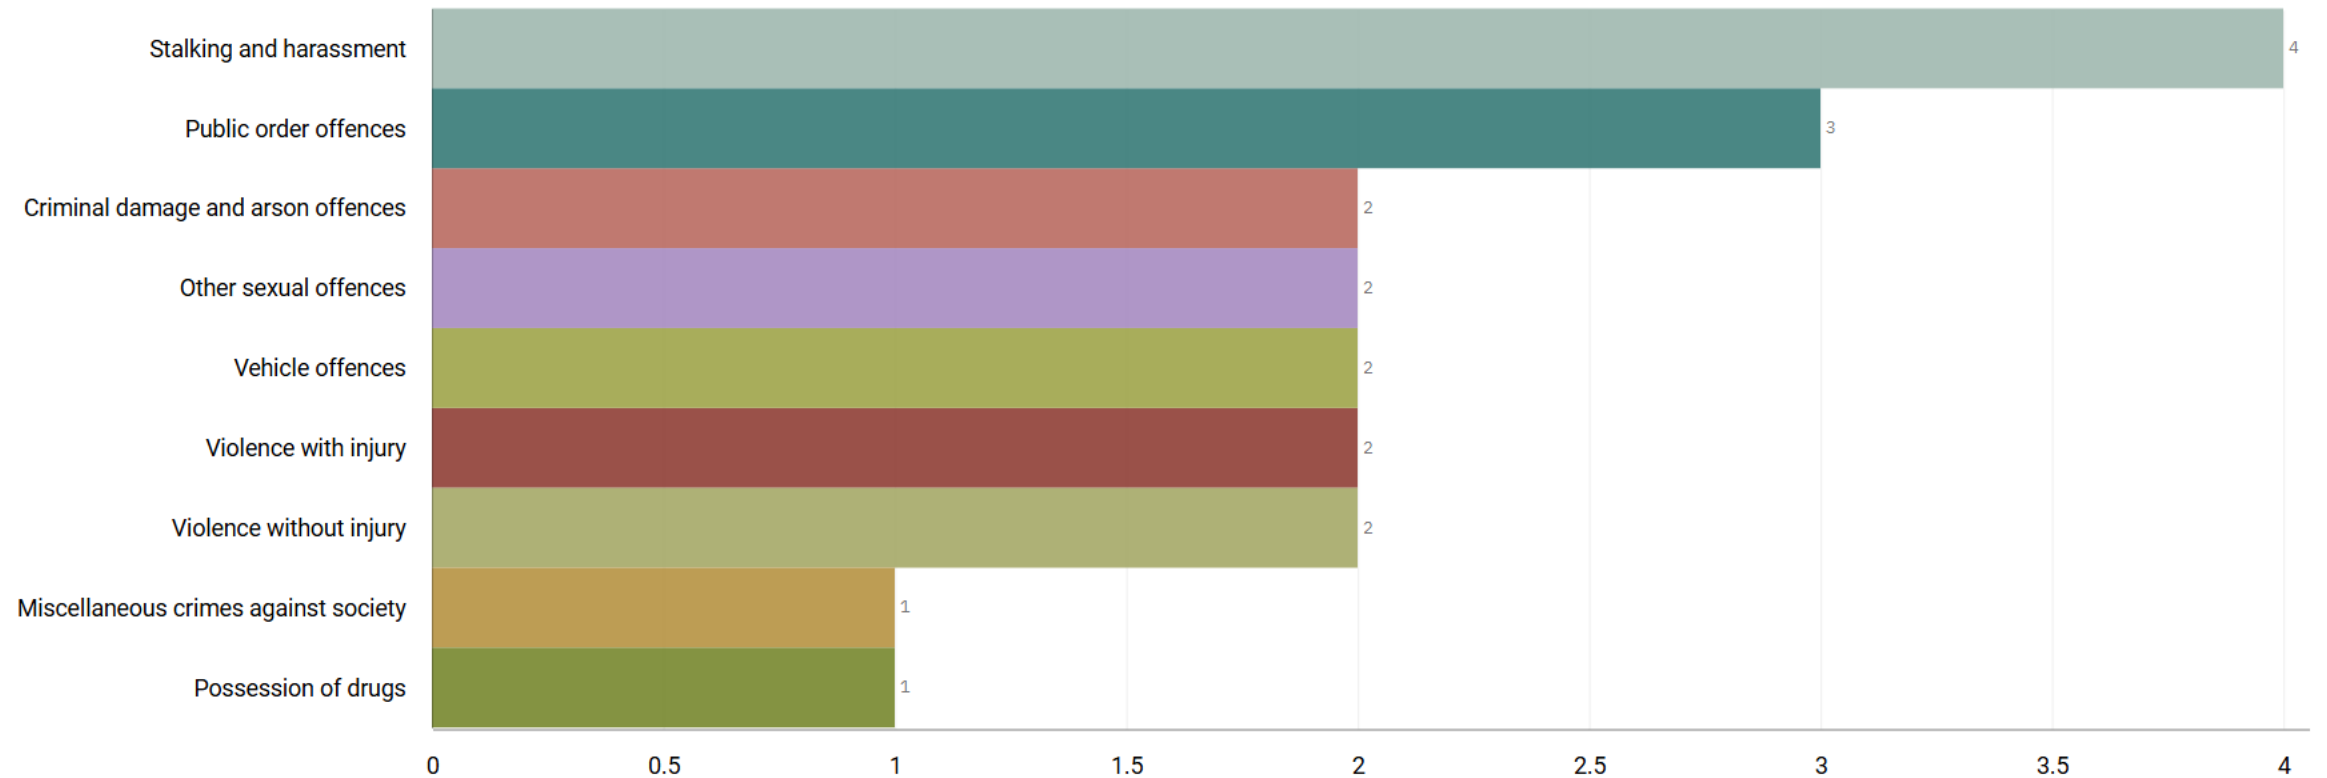

# J1F2 Lancashire Hill ALL RECORDED CRIME

Number of Crimes by Crime Tree Level Four (Highest Volume Contributor)