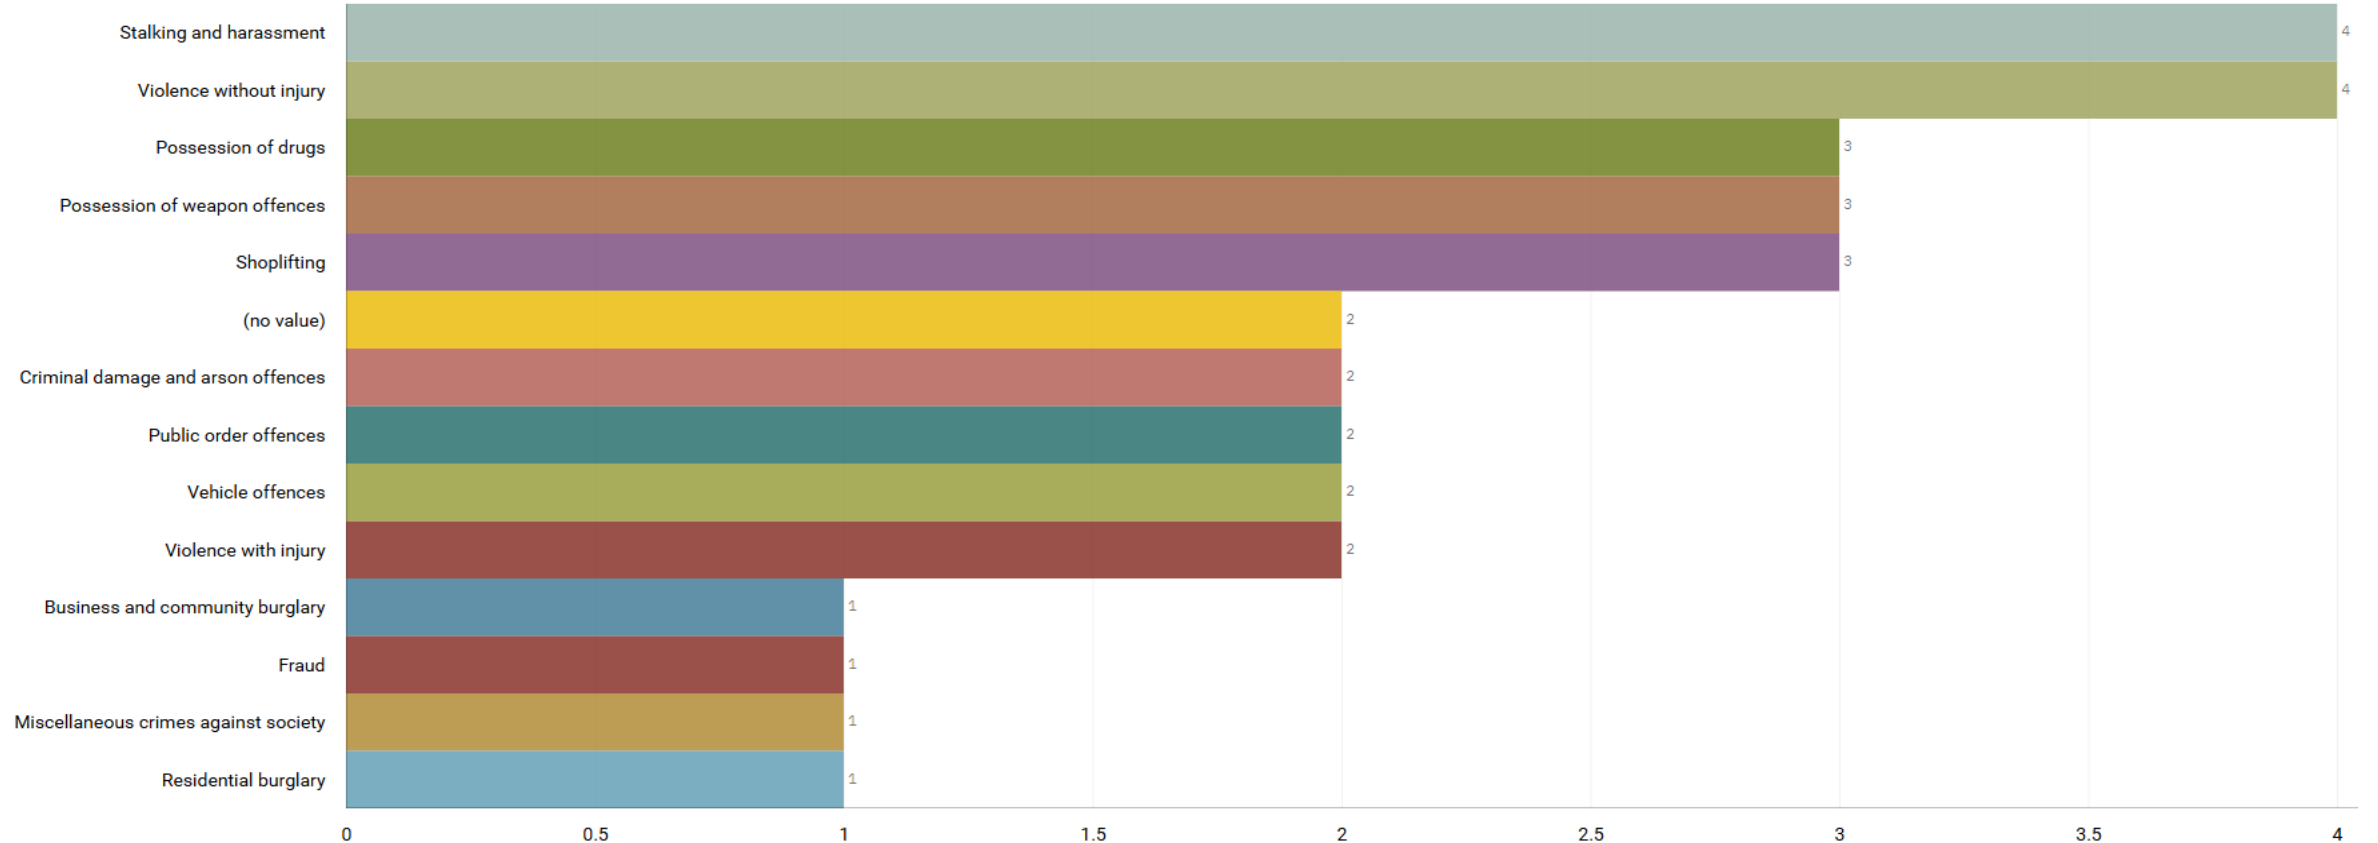

J1C5 Edgeley ALL RECORDED CRIME

Number of Crimes by Crime Tree Level Four (Highest Volume Contributor)