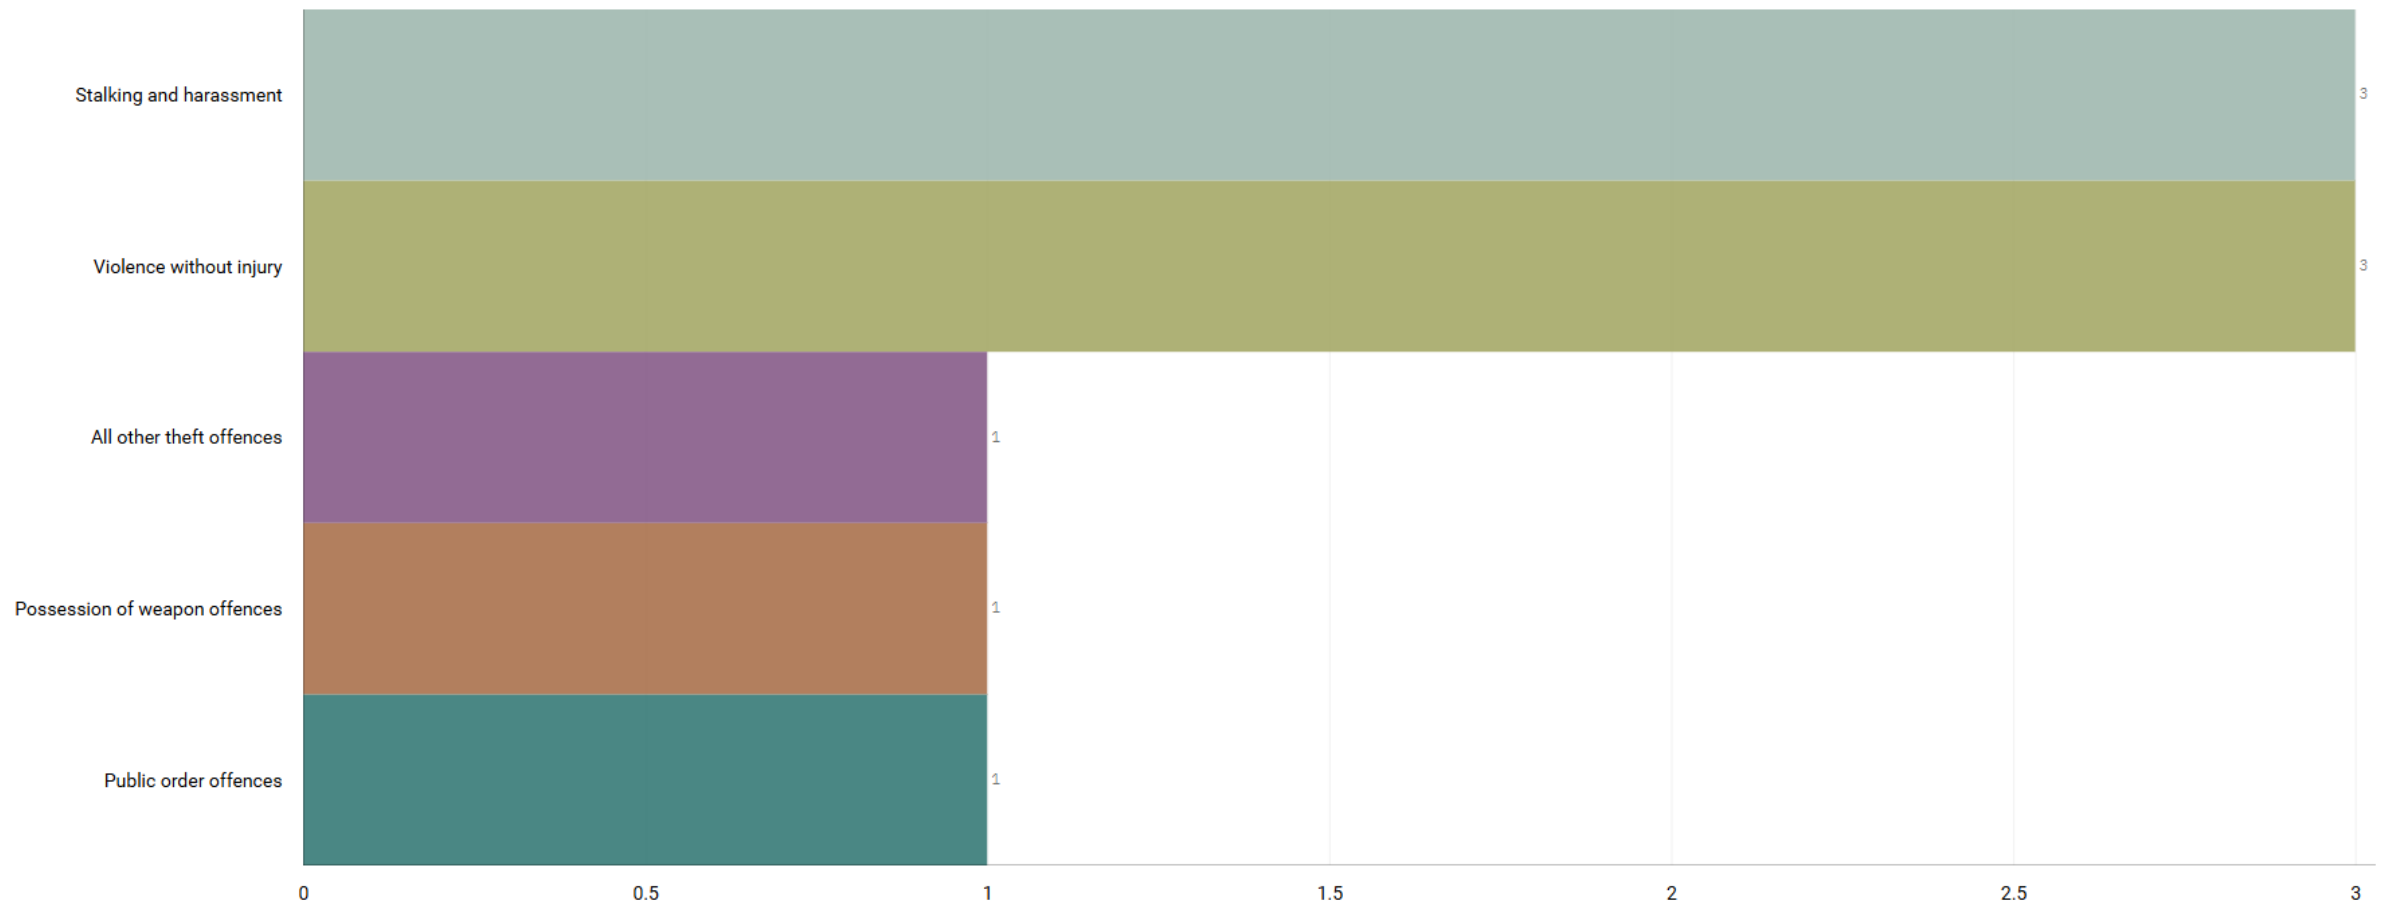

J1B4 Woodbank ALL RECORDED CRIME

Number of Crimes by Crime Tree Level Four (Highest Volume Contributor)