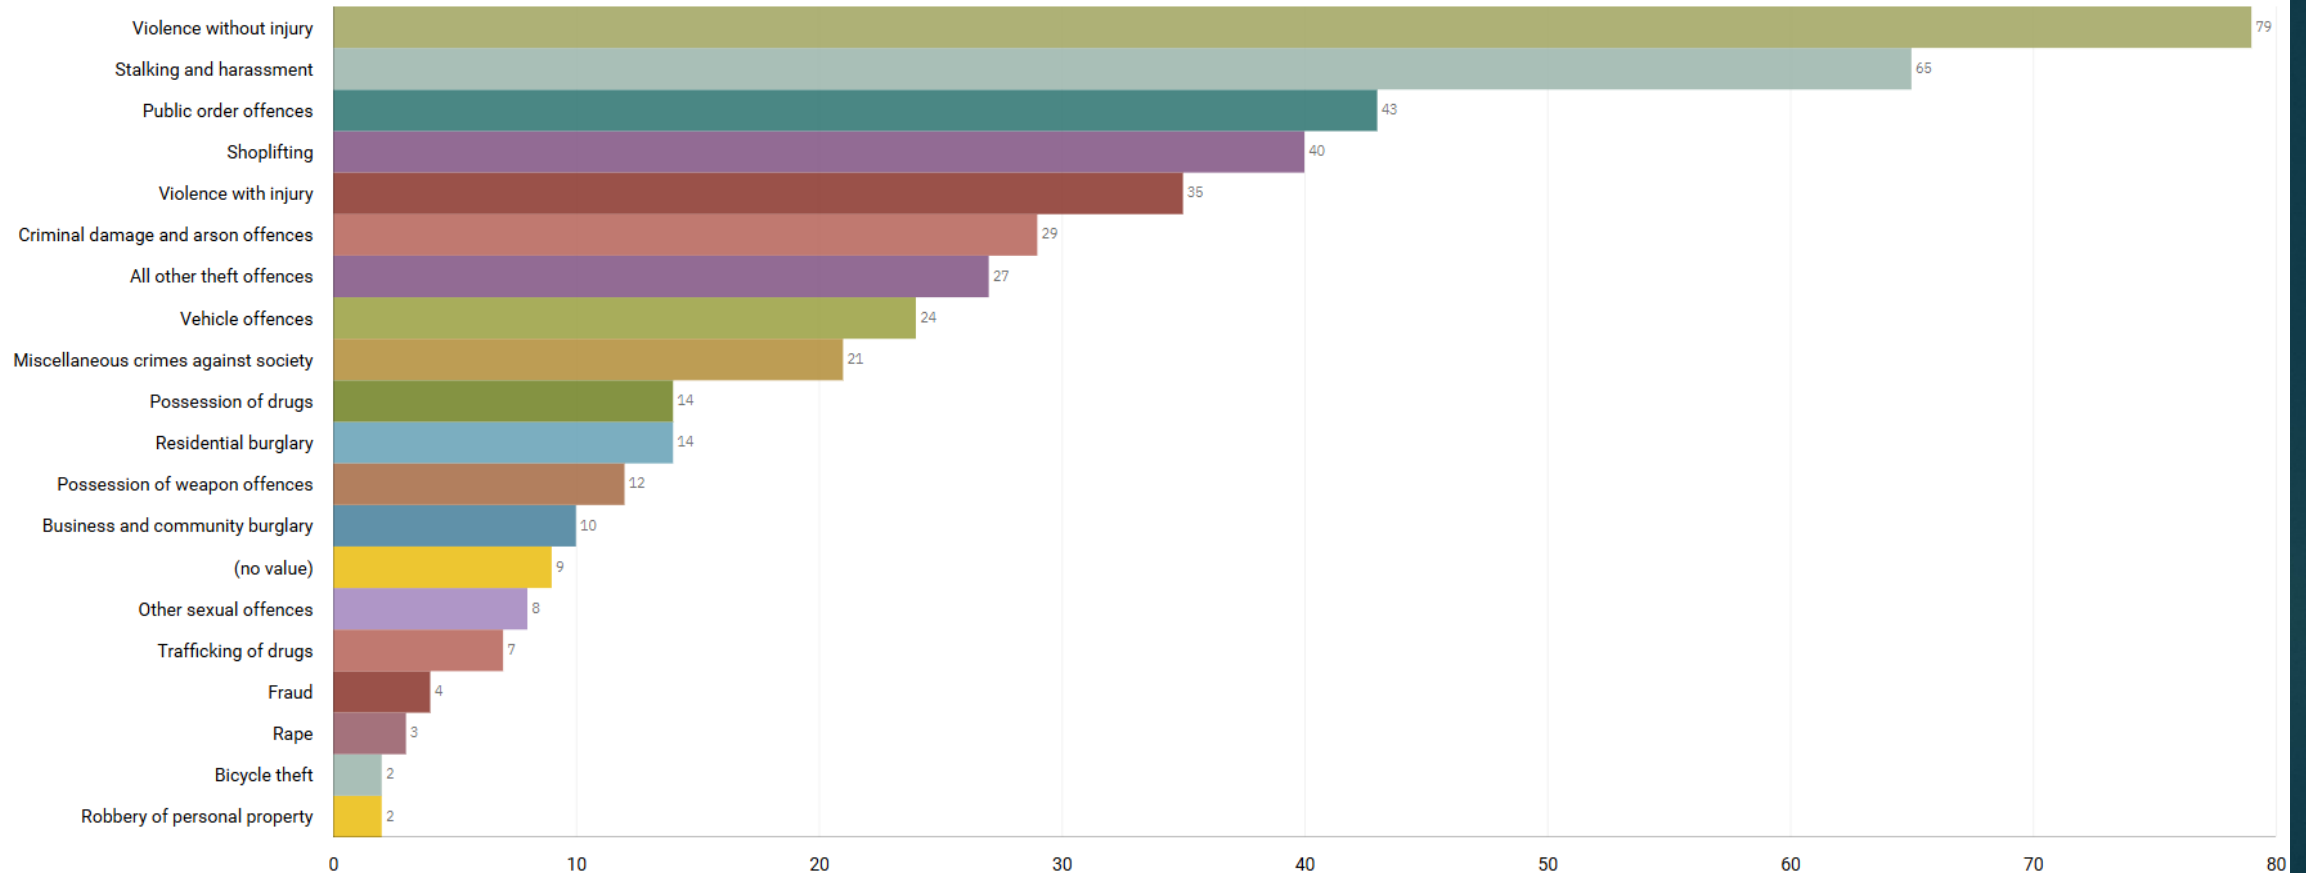

# GMP ALL RECORDED CRIME

Number of Crimes by Crime Tree Level Four (Highest Volume Contributor)

# STOCKPORT ALL RECORDED CRIME

Number of Crimes by Crime Tree Level Four (Highest Volume Contributor)

**J1F1 Brinnington**  
**And**  
**J1F2 Lancashire Hill**  
**ALL RECORDED CRIME**