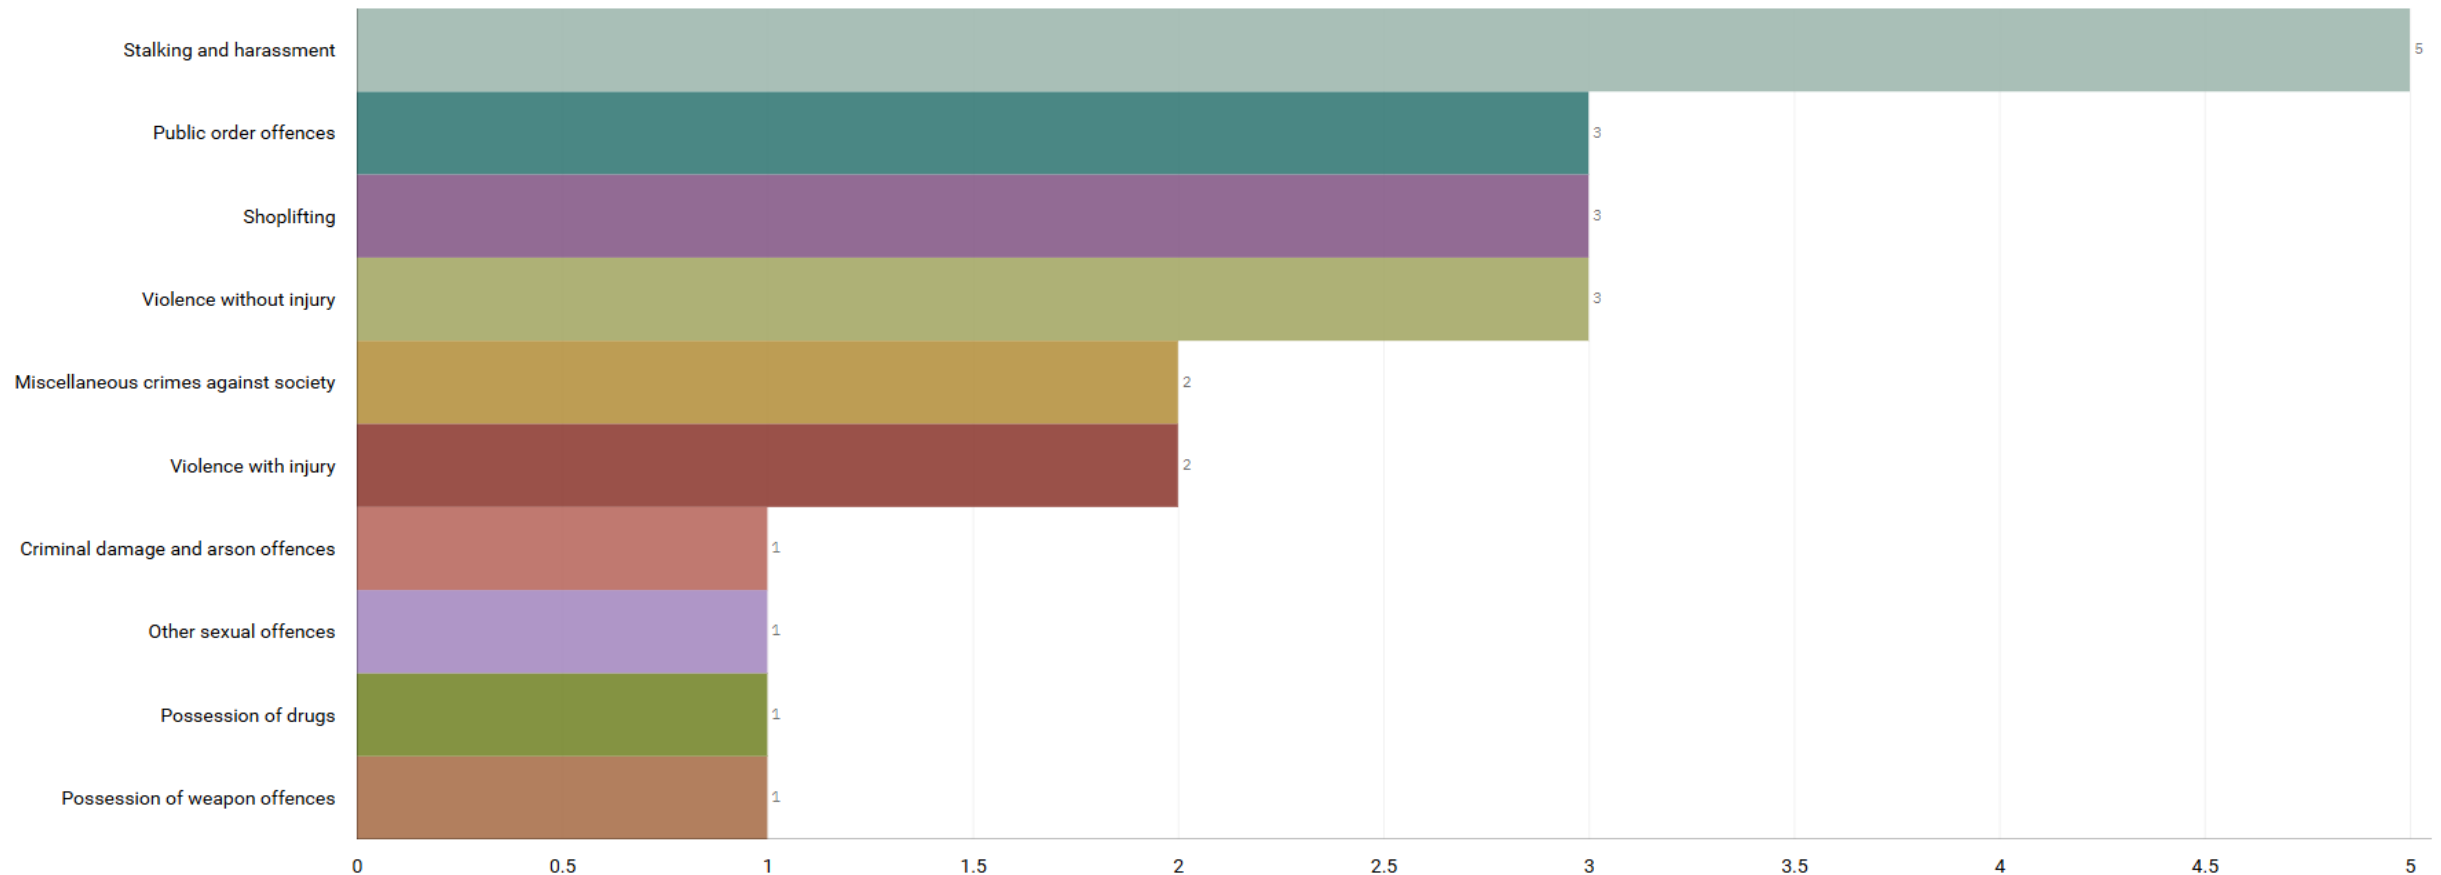

J1B5 Hillgate and Heavily ALL RECORDED

Number of Crimes by Crime Tree Level Four (Highest Volume Contributor)