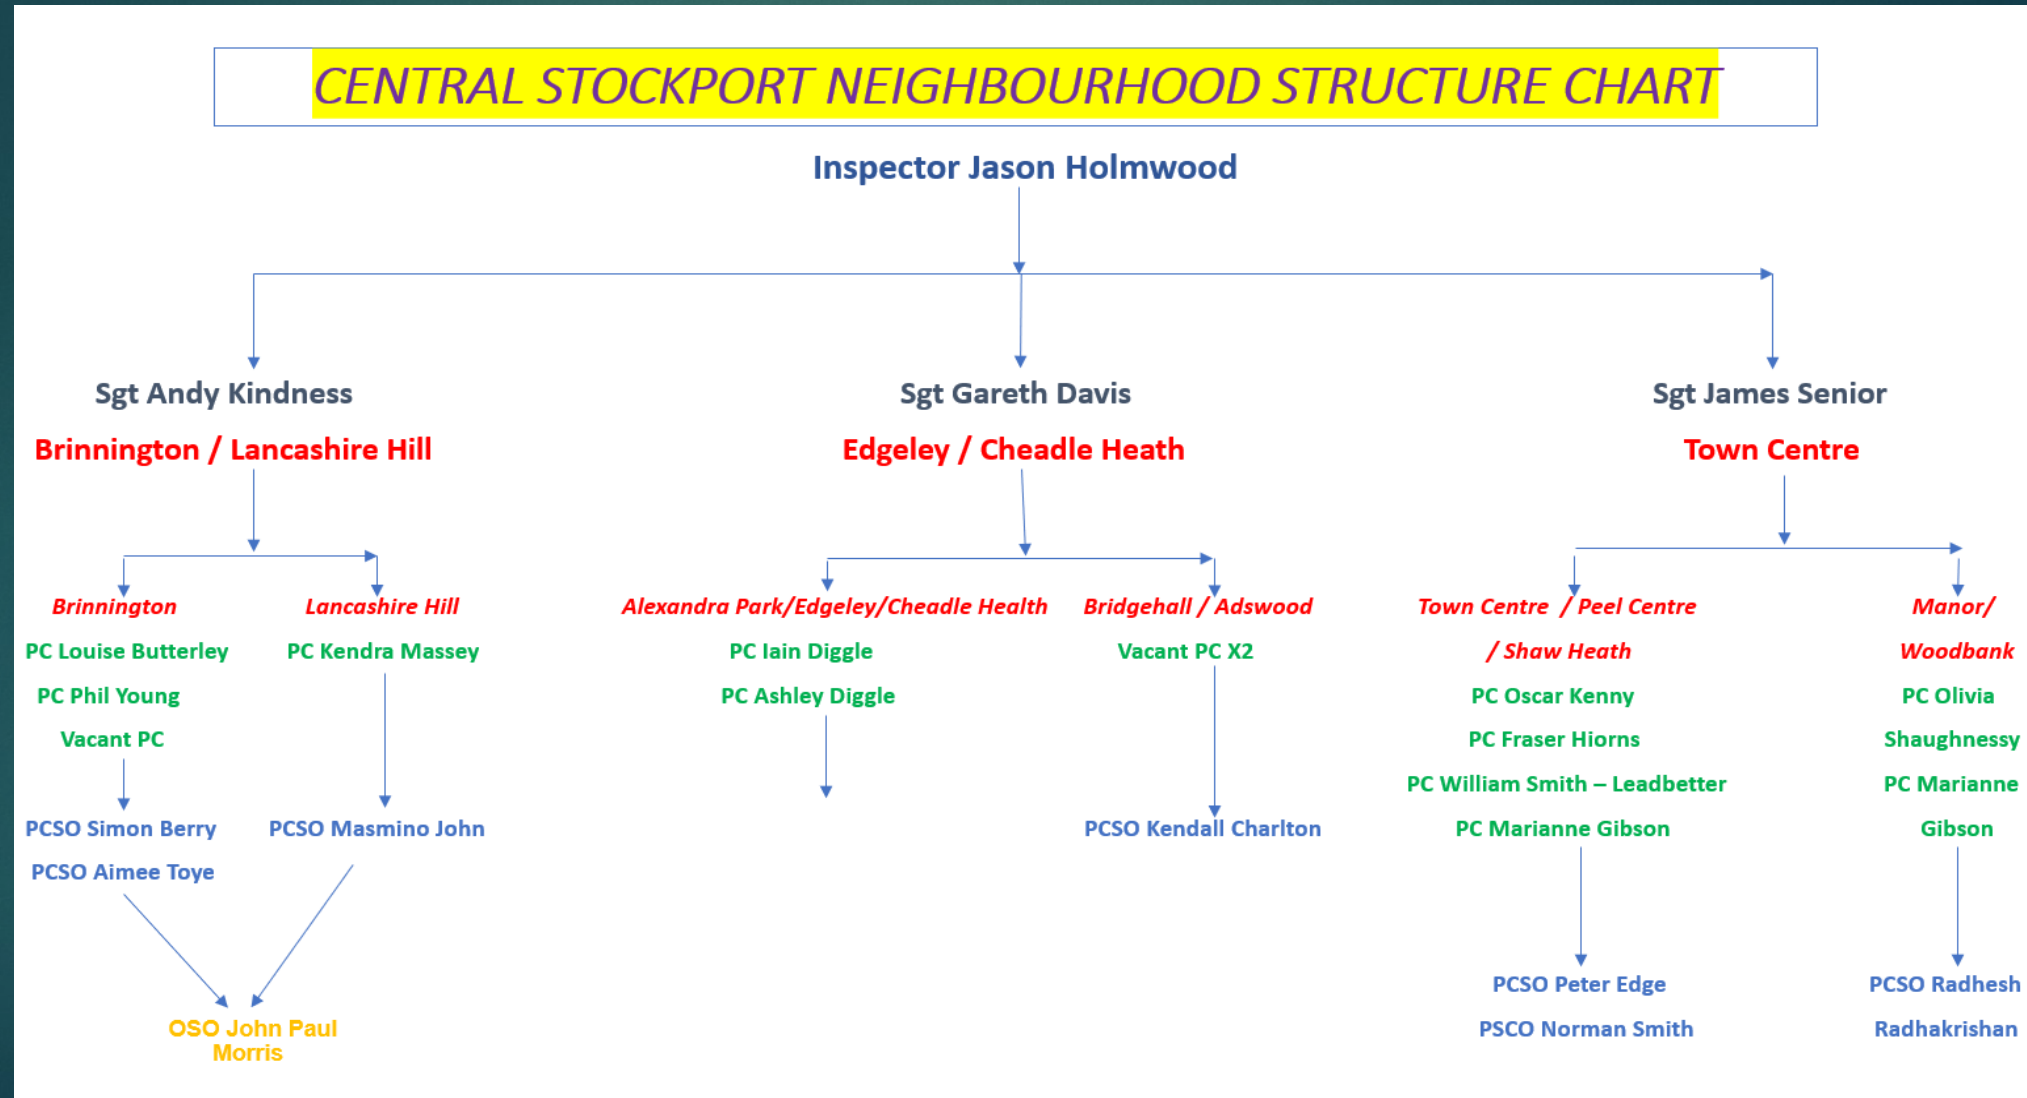

# Neighbourhood Priorities

1. Drugs and Associated ASB
2. Burglaries
3. Speeding and Other Road Traffic Offences

## CENTRAL STOCKPORT NEIGHBOURHOOD STRUCTURE CHART