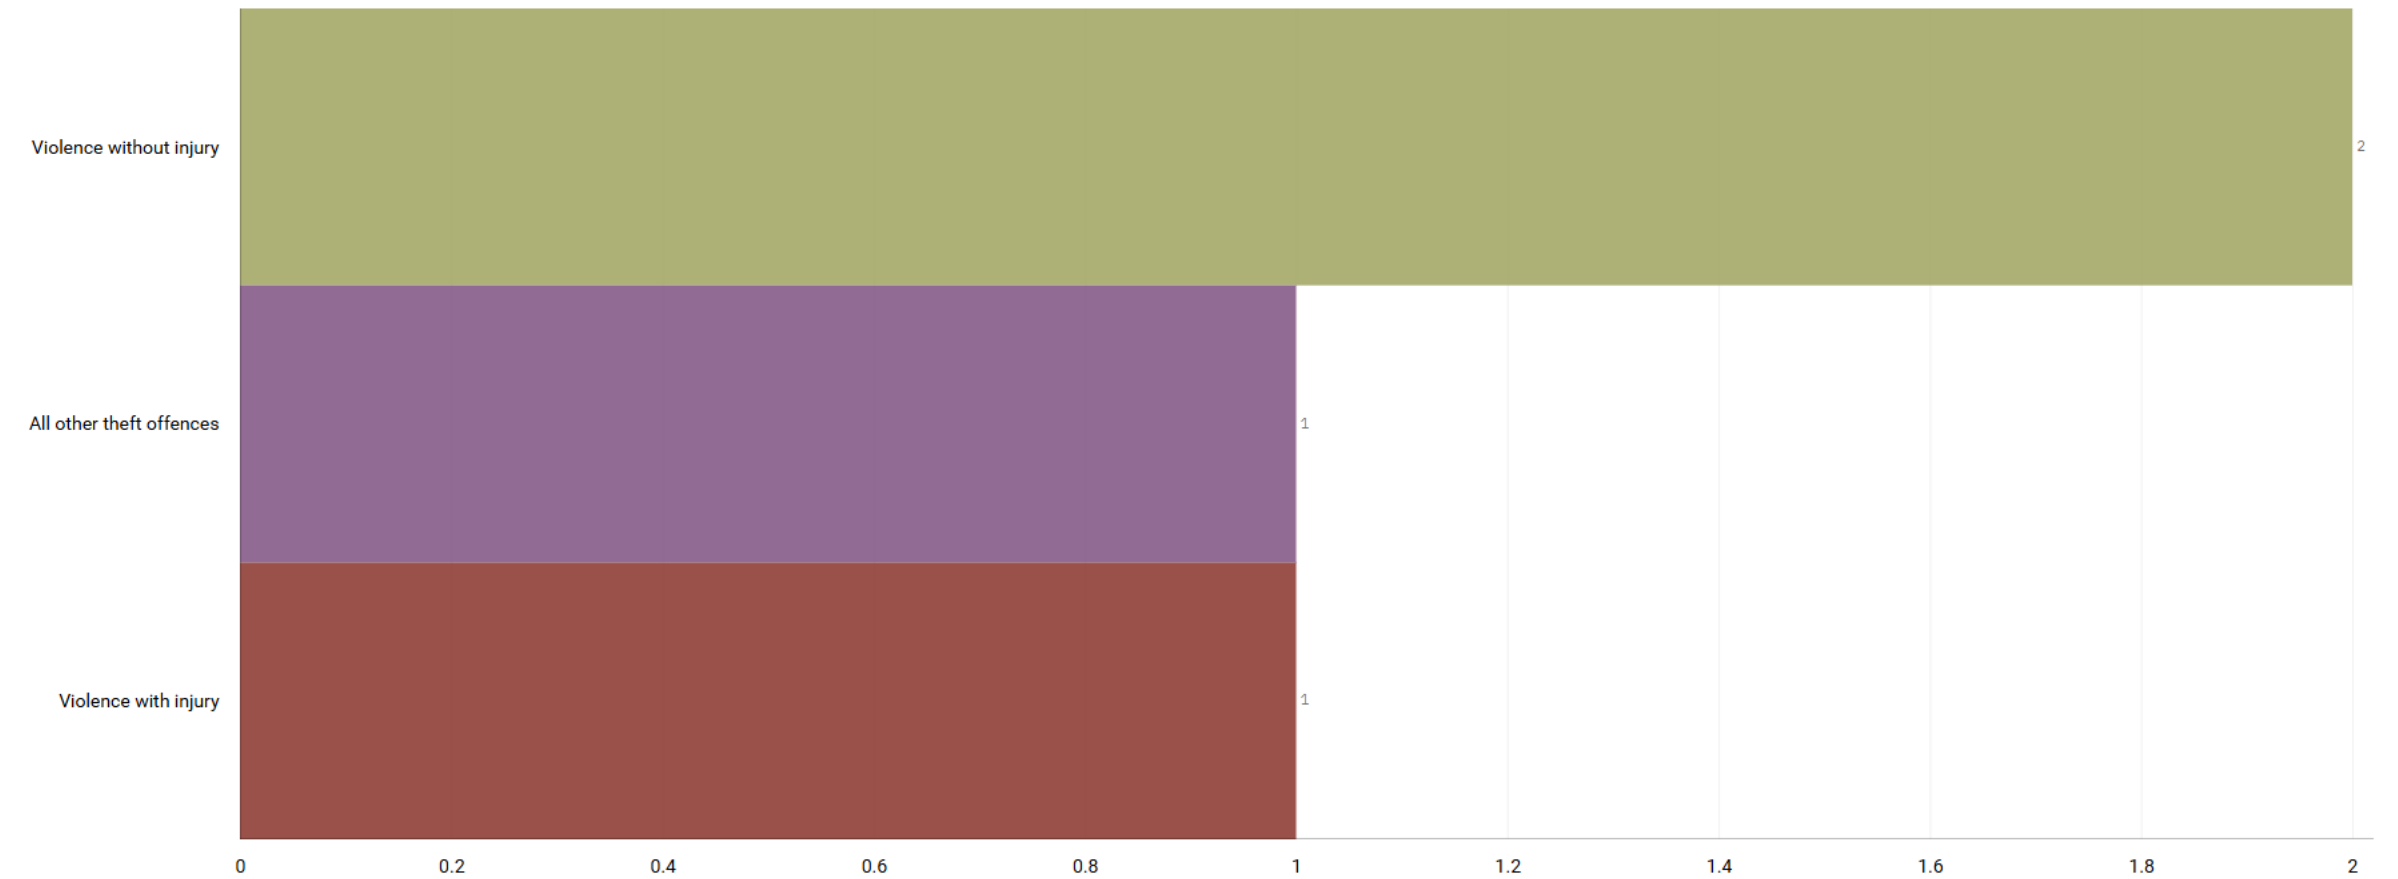

J1C6 Cheadle Heath ALL RECORDED CRIME

Number of Crimes by Crime Tree Level Four (Highest Volume Contributor)