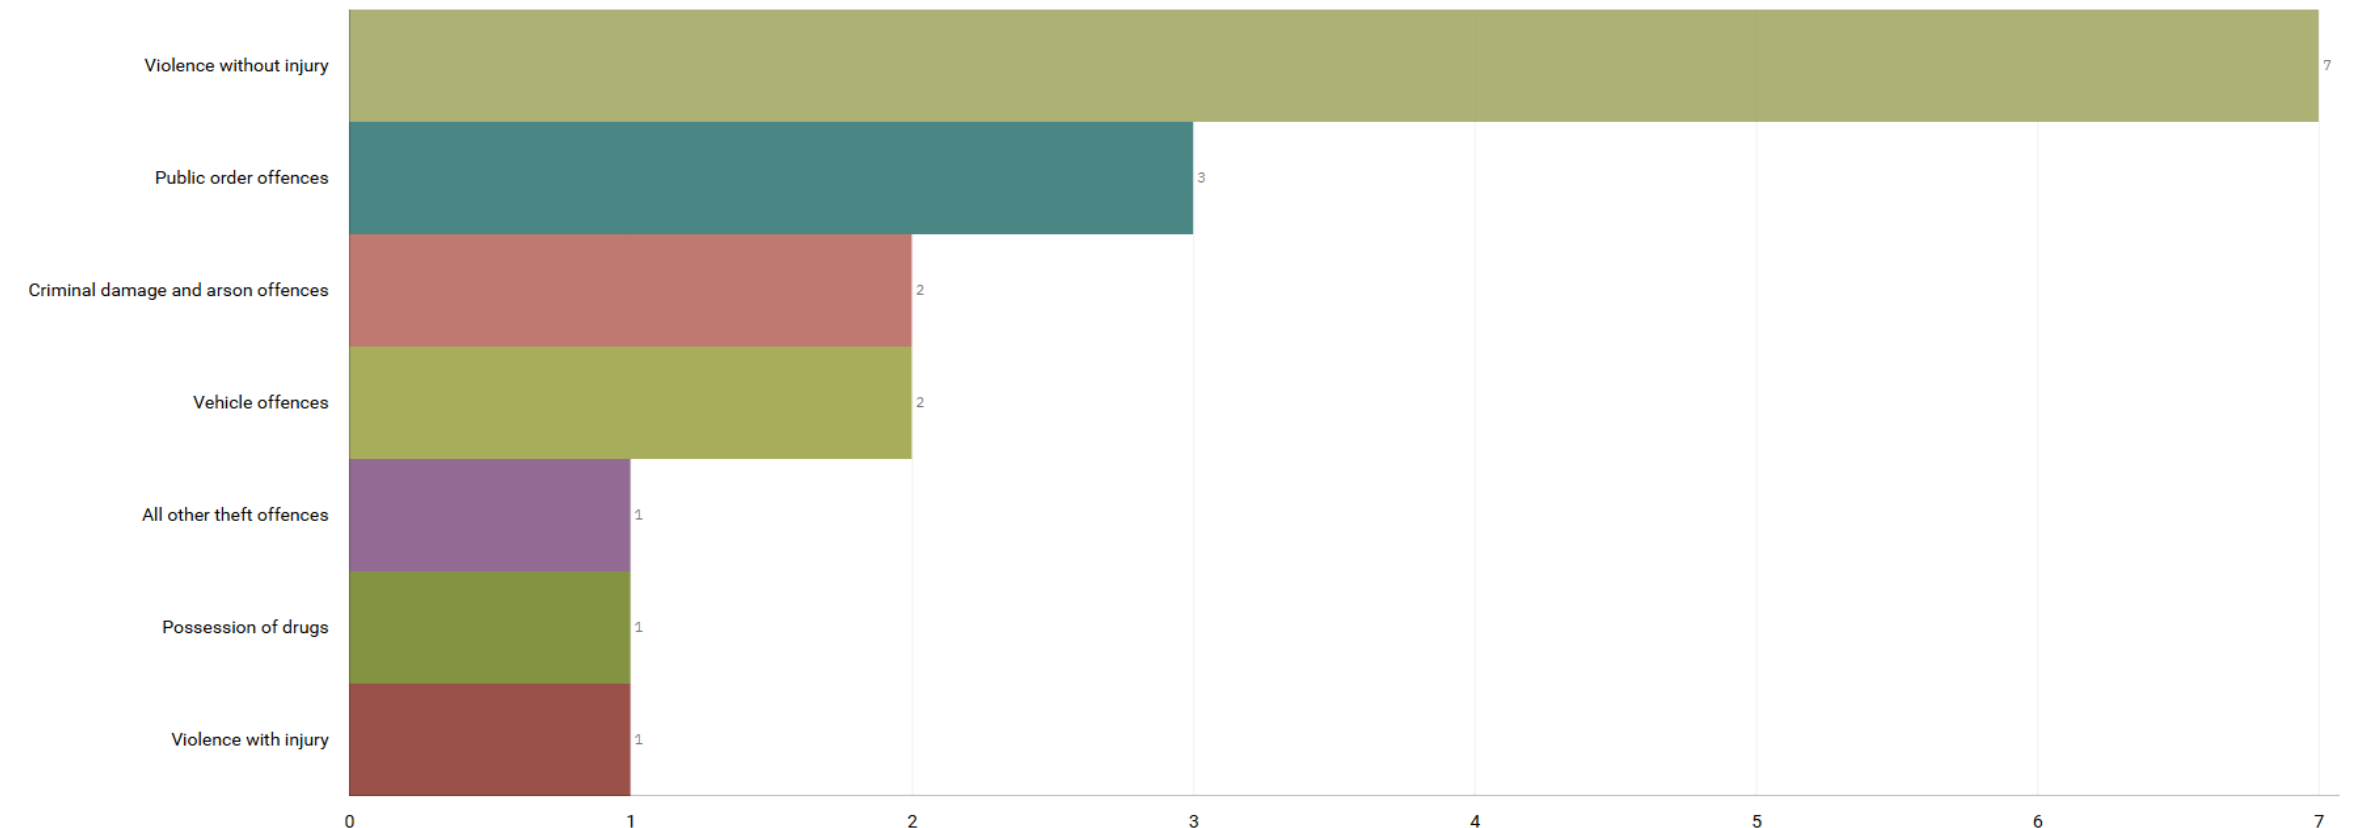

J1F1 Brinnington ALL RECORDED CRIME

Number of Crimes by Crime Tree Level Four (Highest Volume Contributor)