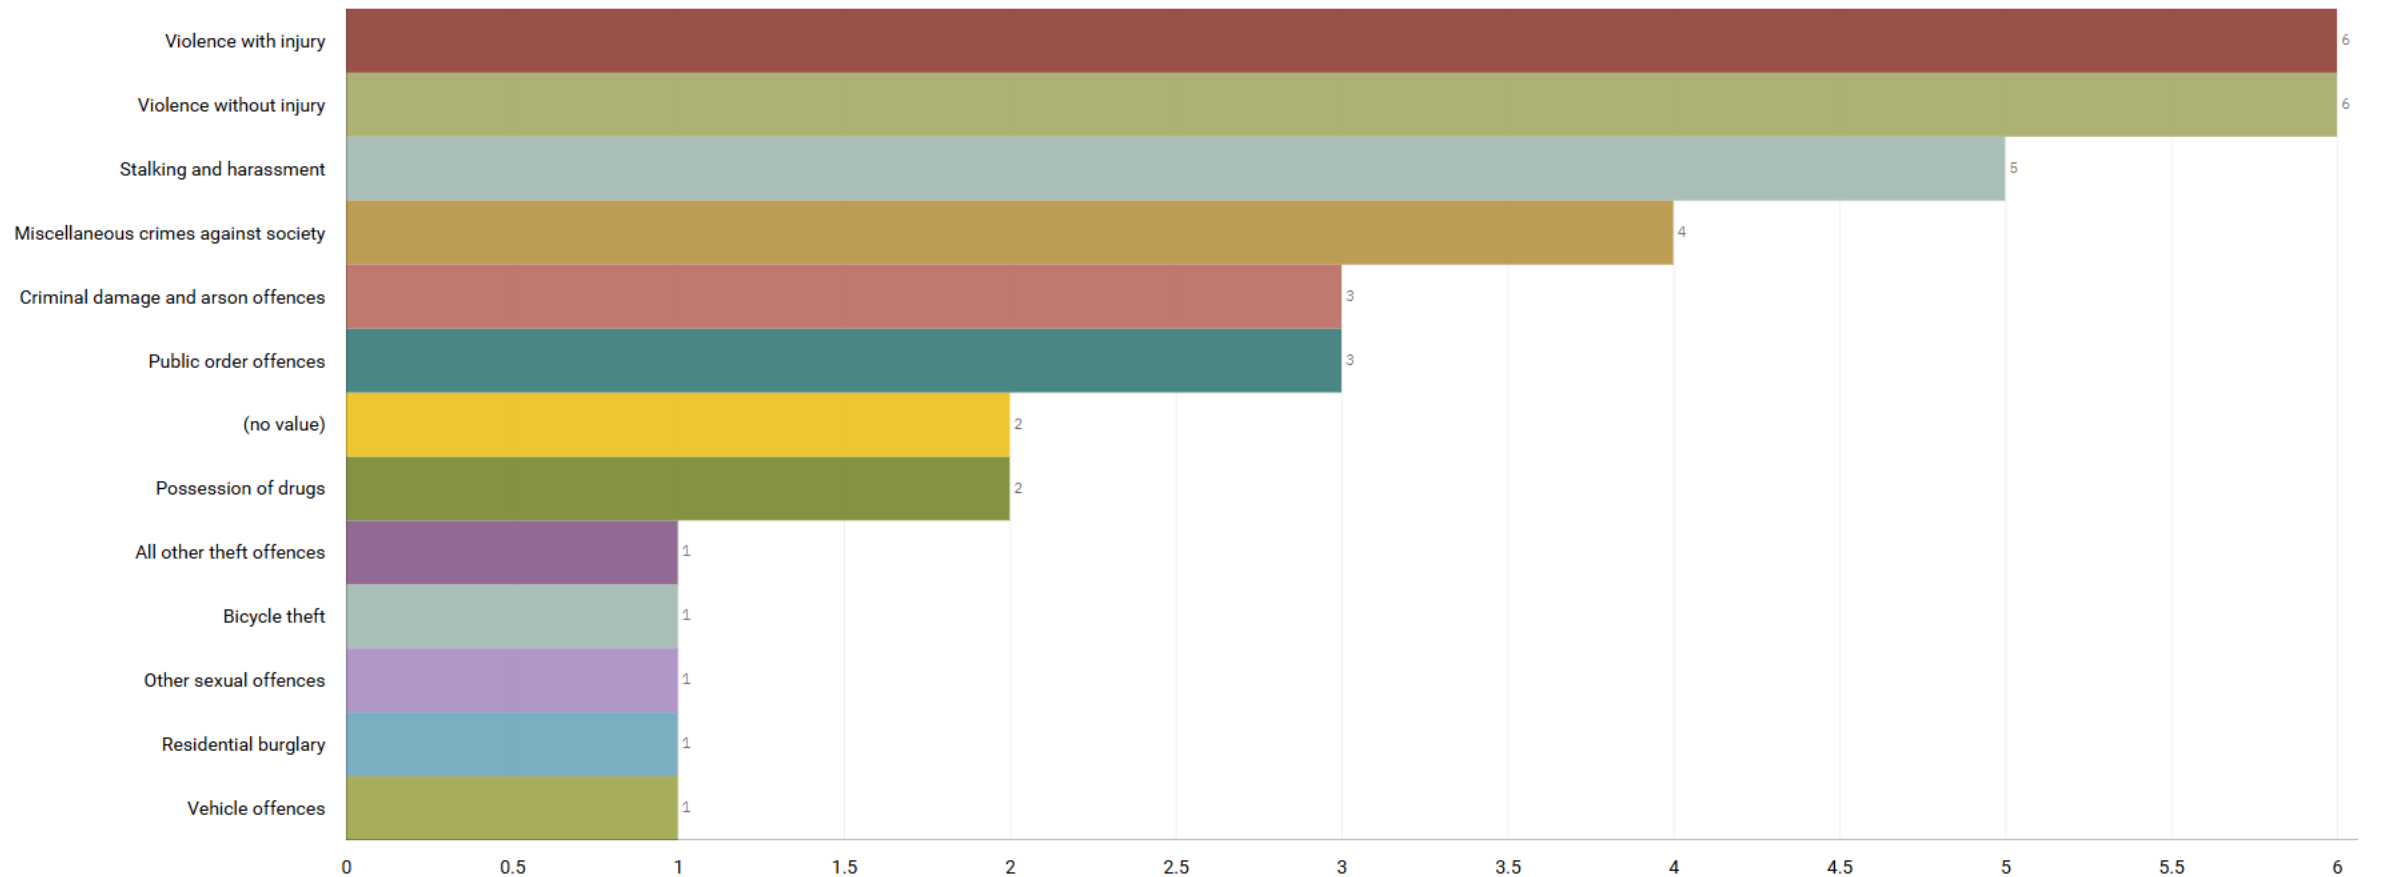

J1K1 Adswood/J1K2 Bridgehall ALL

RECORDED CRIME

Number of Crimes by Crime Tree Level Four (Highest Volume Contributor)