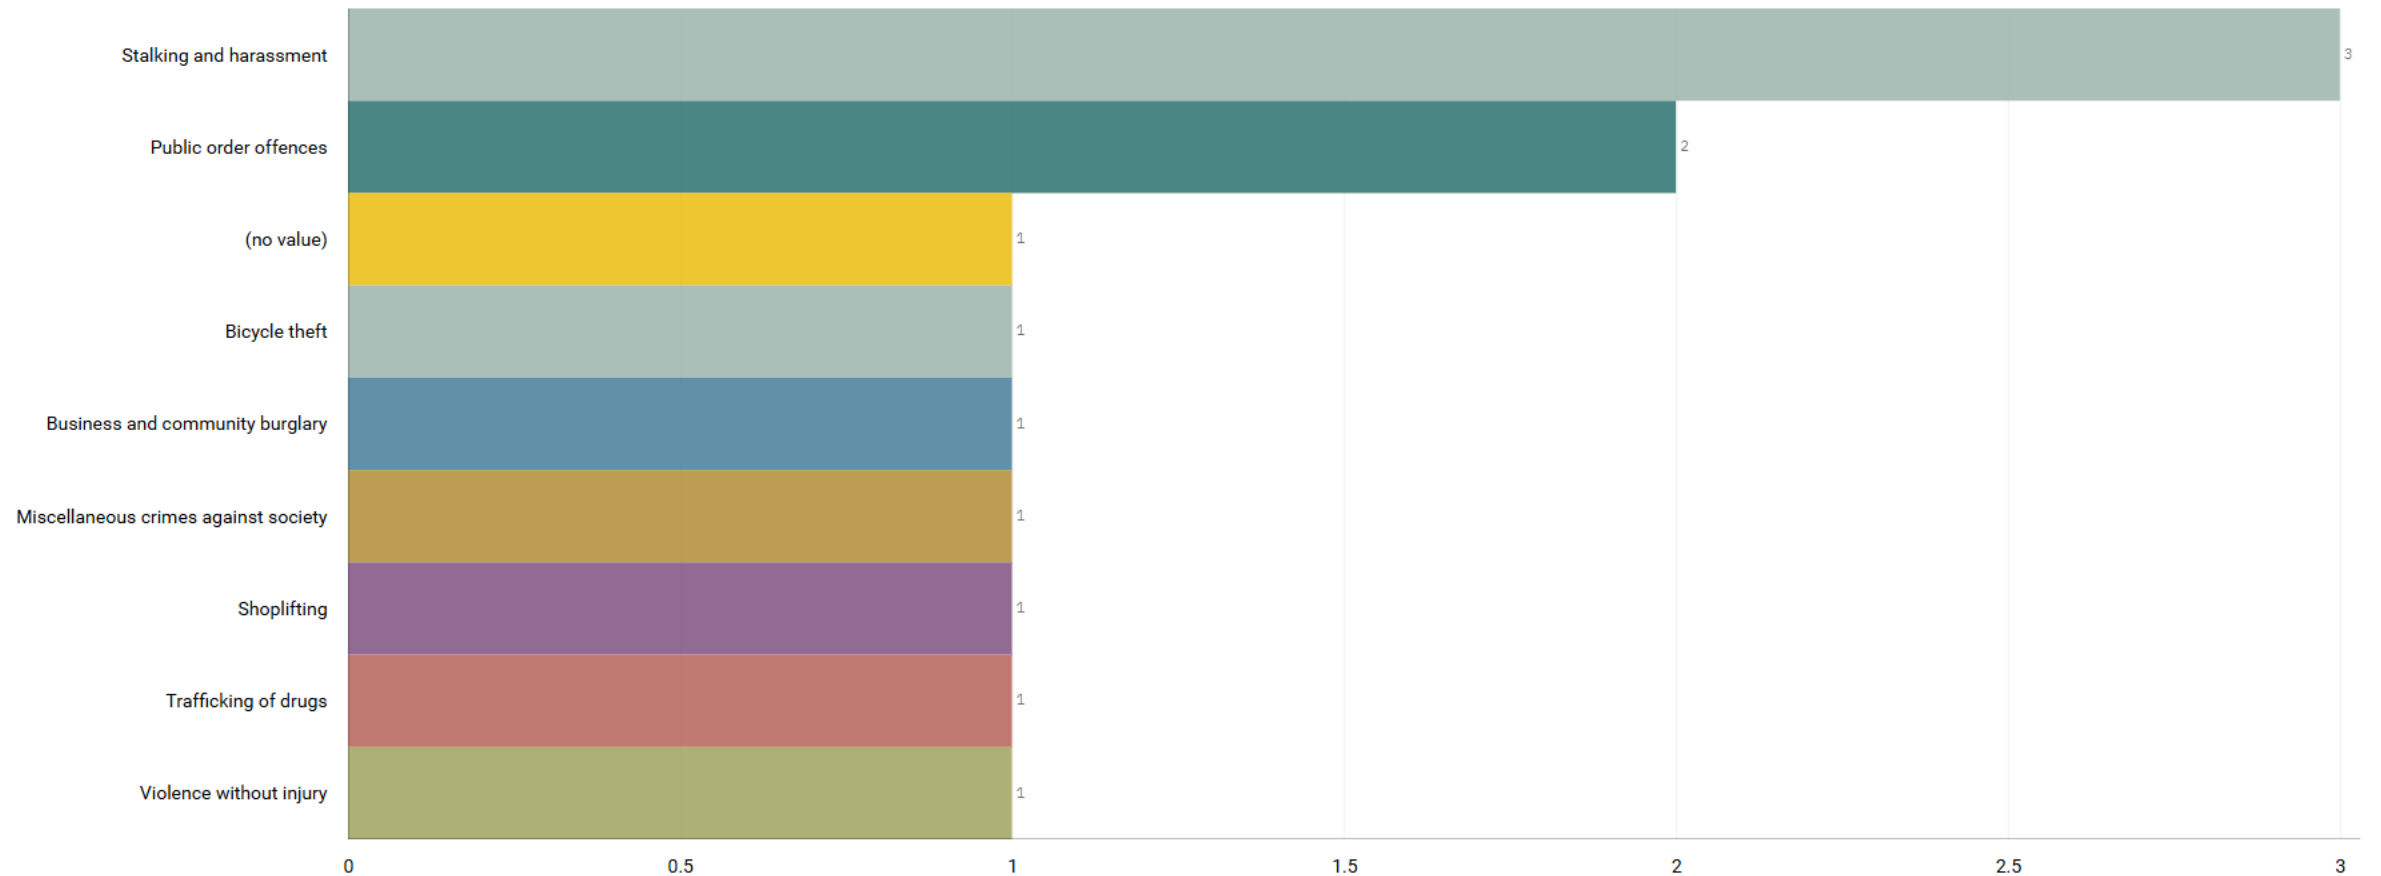

# J1F2 Lancashire Hill ALL RECORDED CRIME

Number of Crimes by Crime Tree Level Four (Highest Volume Contributor)