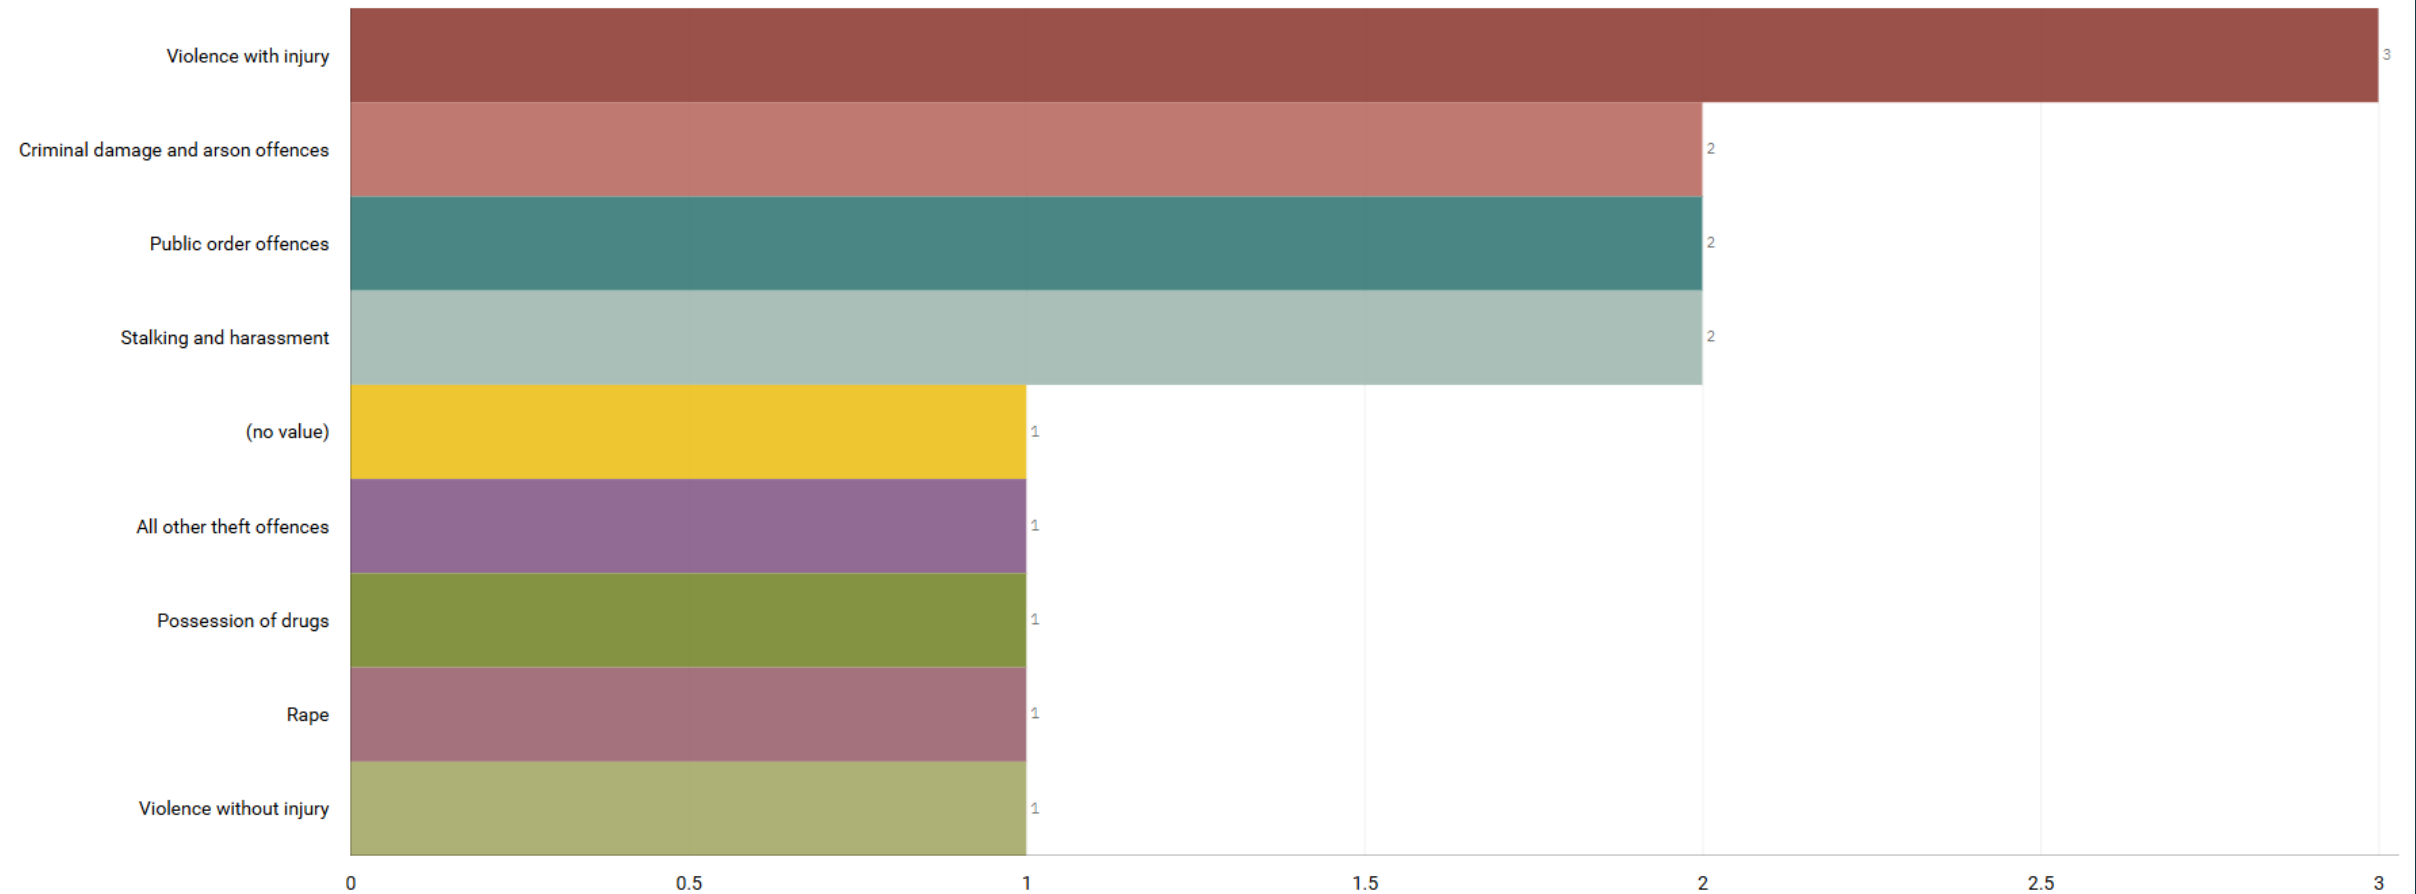

# J1A3 Shaw Heath ALL RECORDED CRIME

Number of Crimes by Crime Tree Level Four (Highest Volume Contributor)