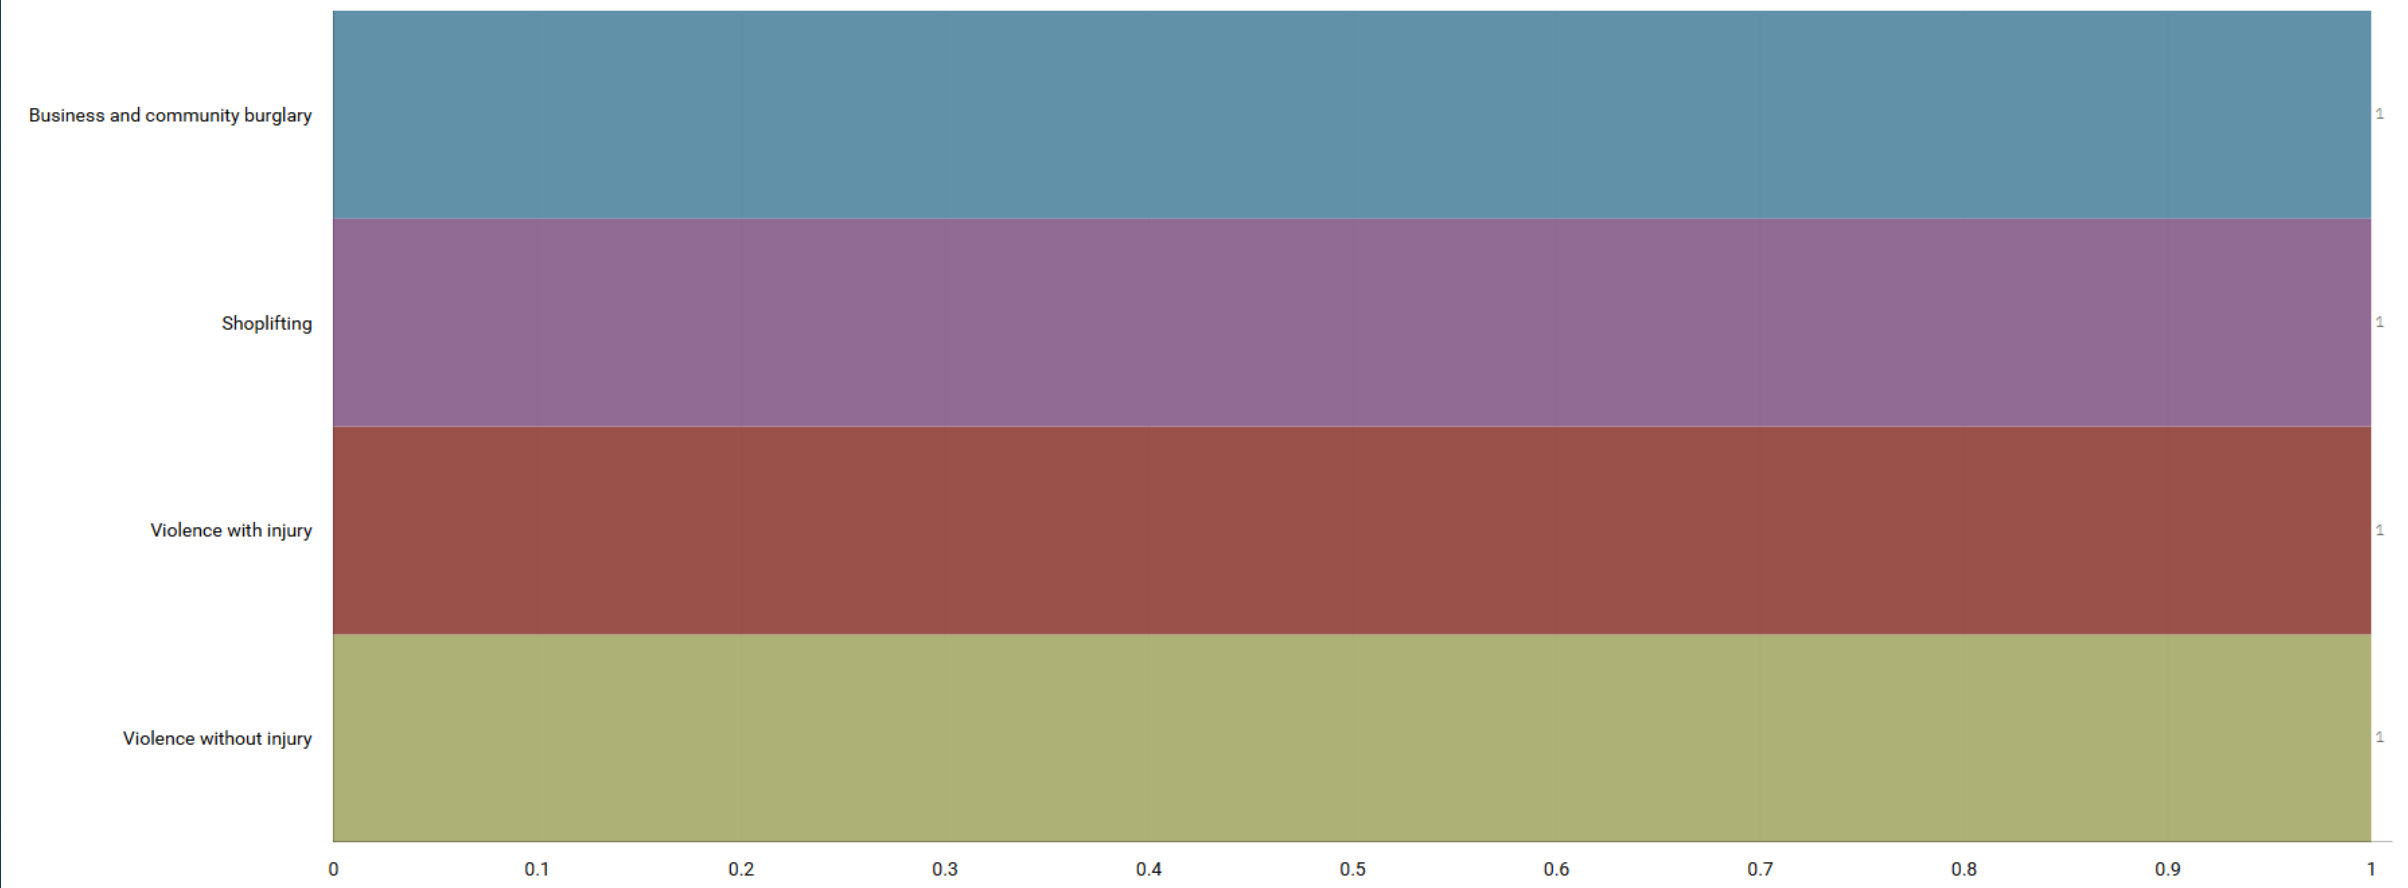

J1A2 Peel Centre ALL RECORDED CRIME

Number of Crimes by Crime Tree Level Four (Highest Volume Contributor)