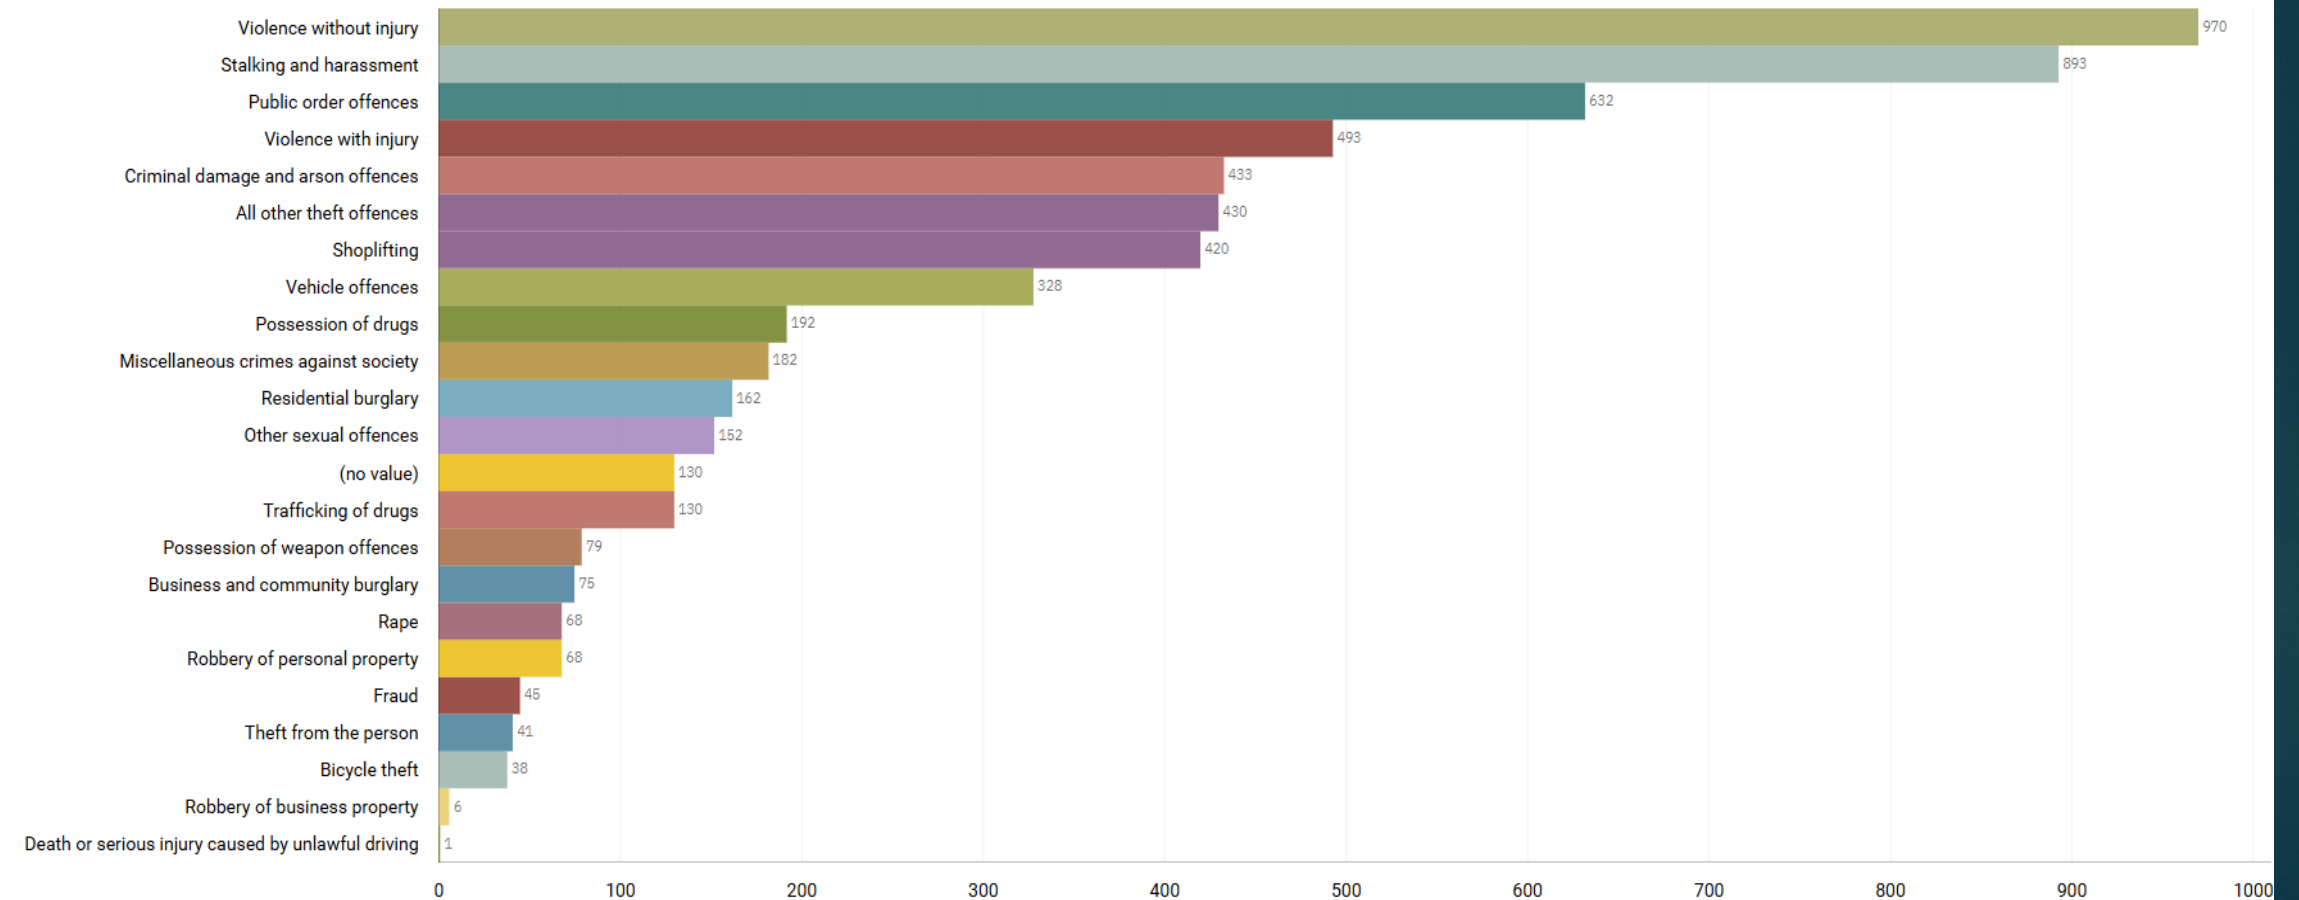

GMP ALL RECORDED CRIME

Number of Crimes by Crime Tree Level Four (Highest Volume Contributor)