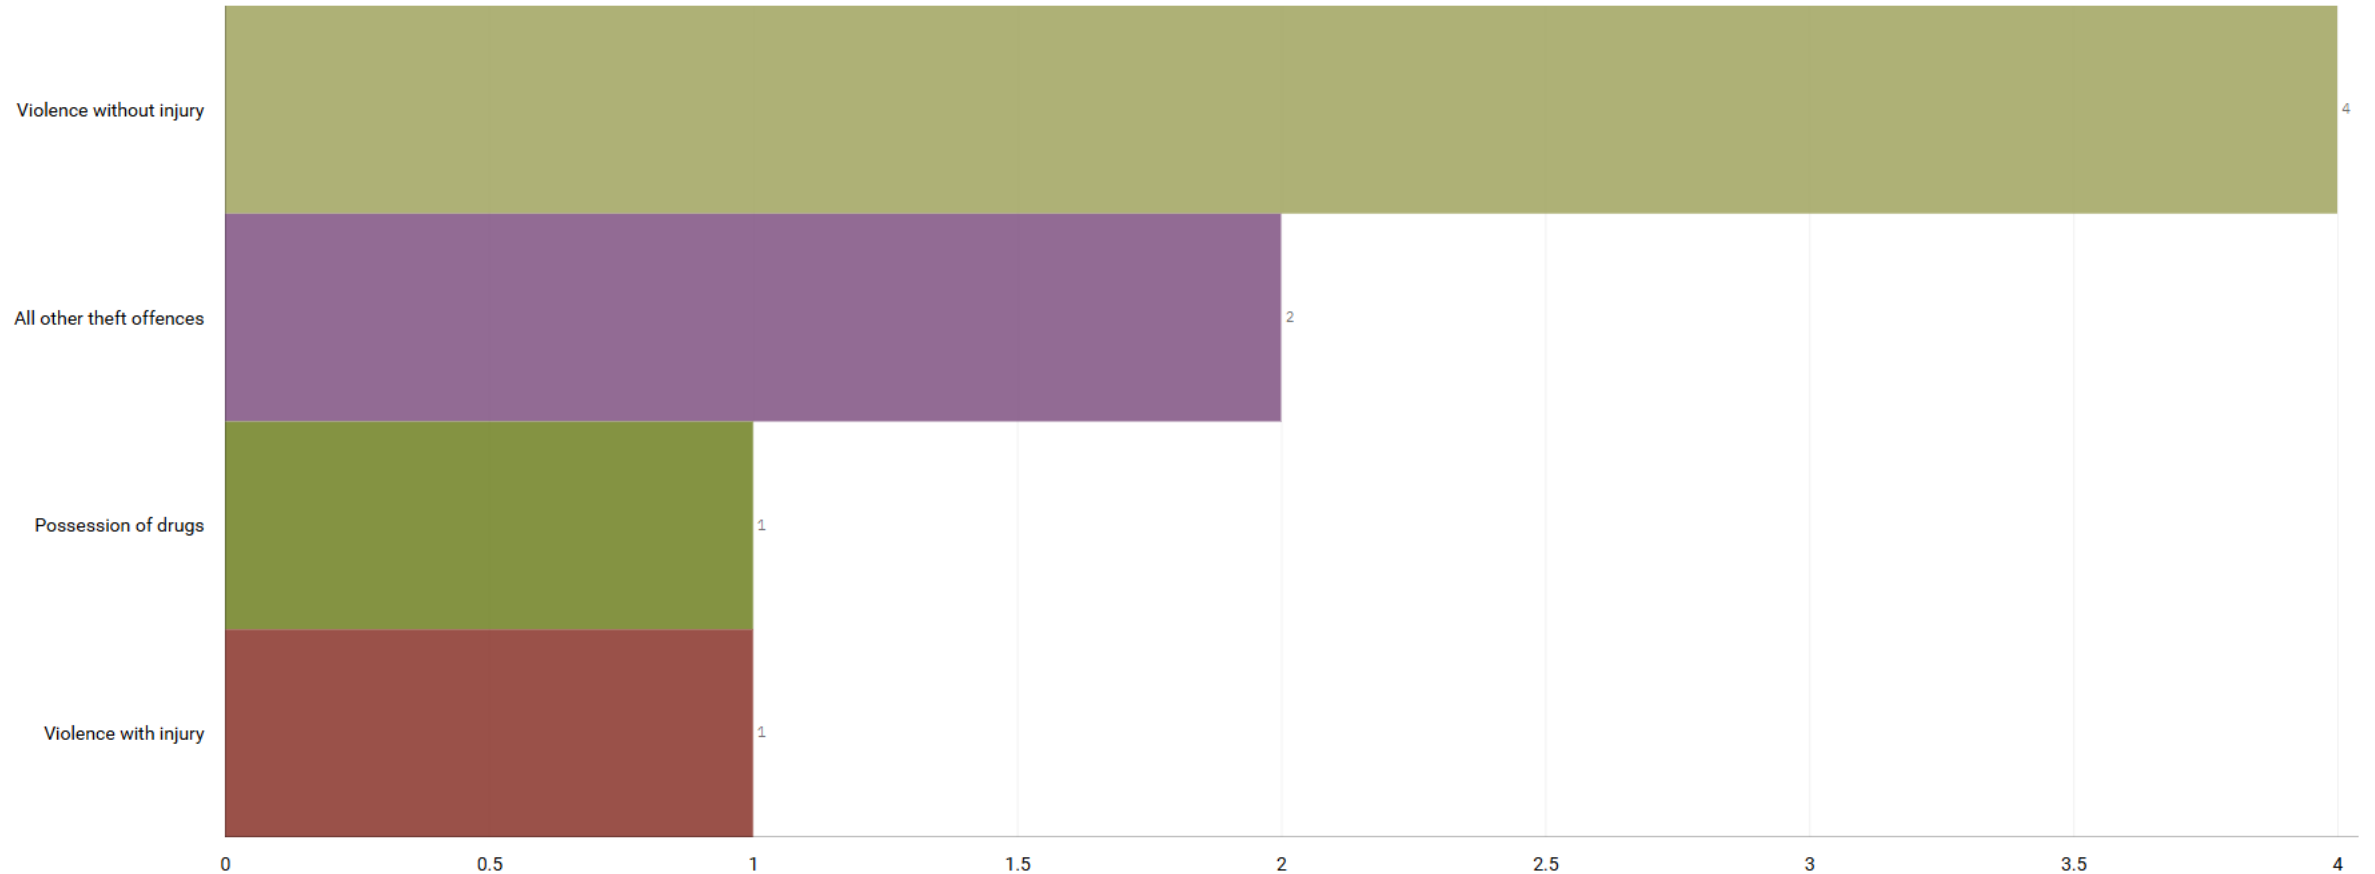

J1C4 Alexandra Park ALL RECORDED CRIME

Number of Crimes by Crime Tree Level Four (Highest Volume Contributor)