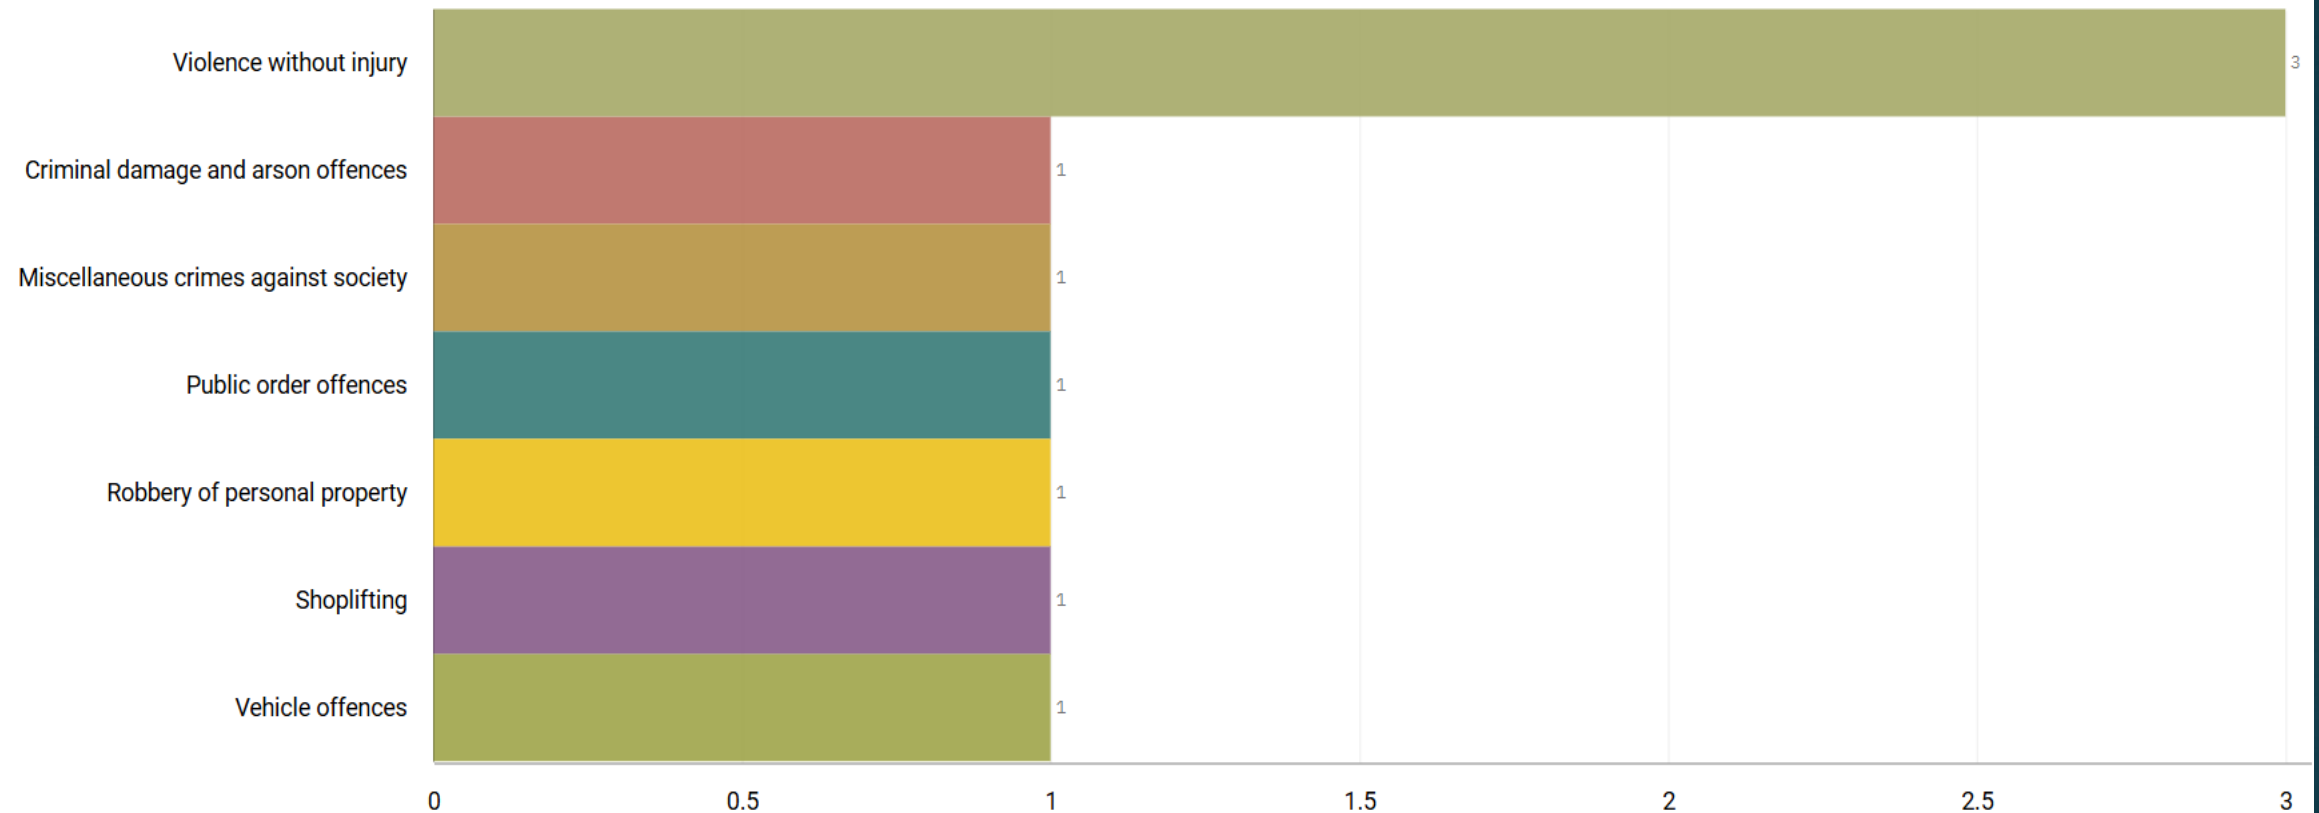

J1B4 Woodbank ALL RECORDED CRIME

Number of Crimes by Crime Tree Level Four (Highest Volume Contributor)