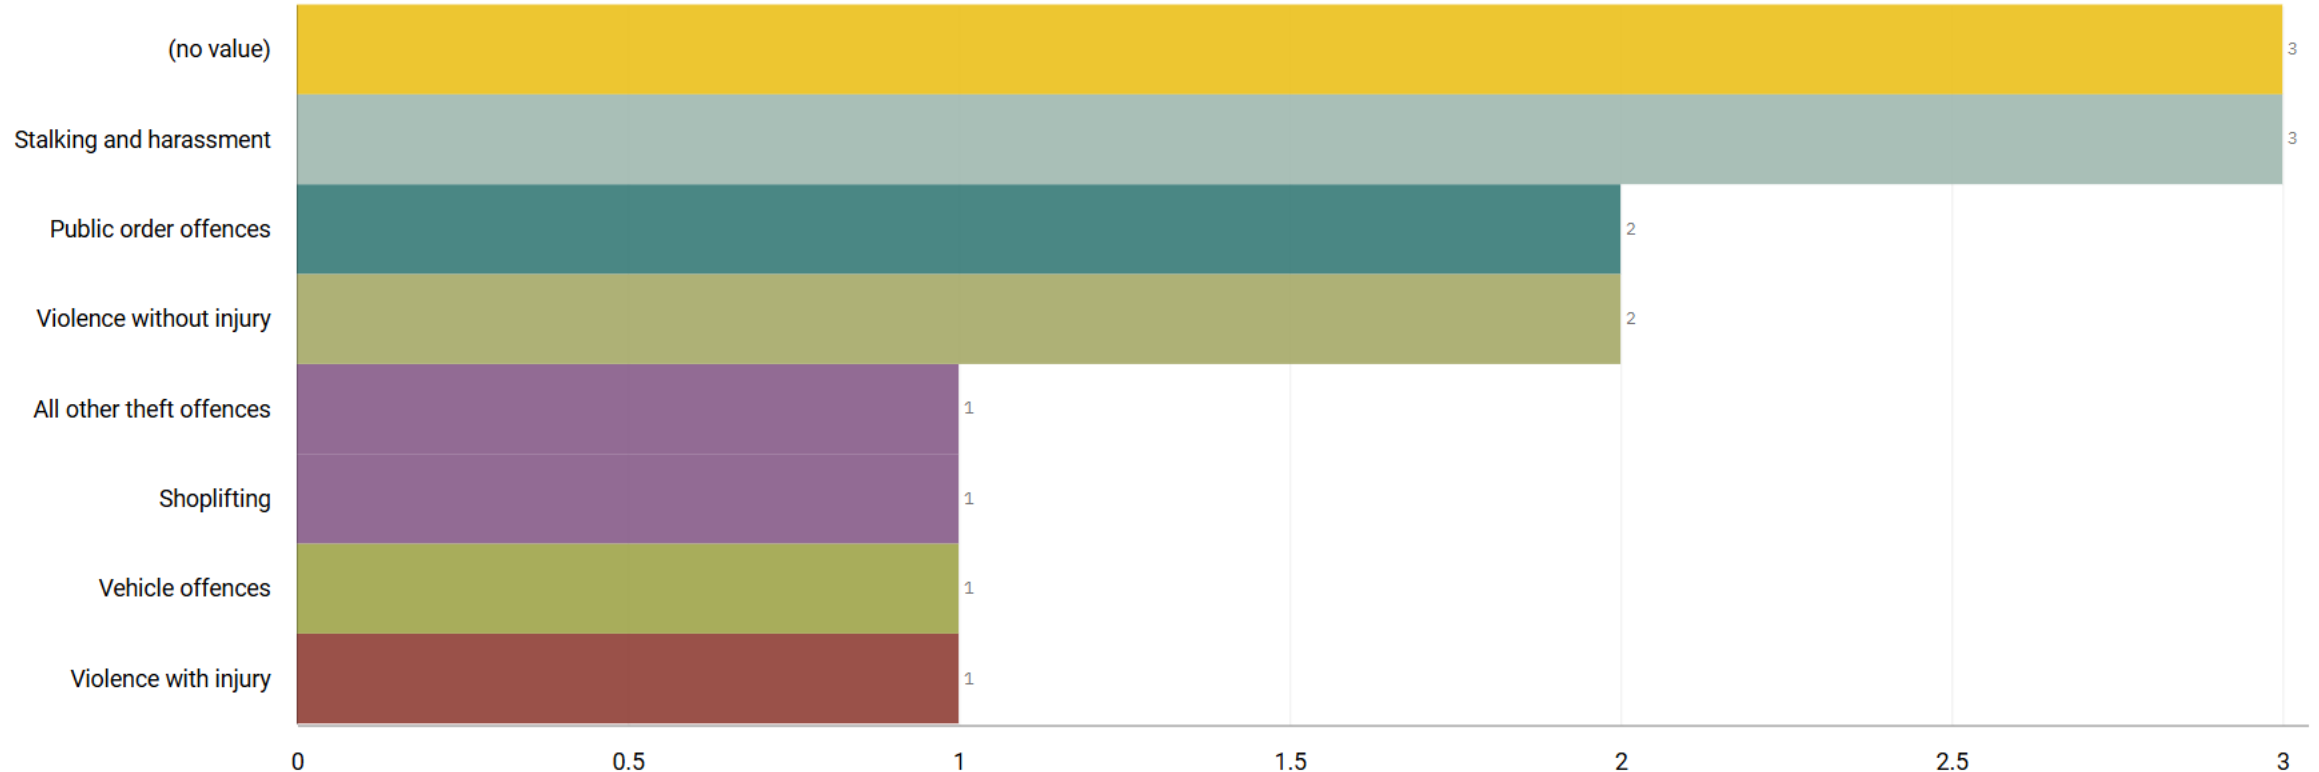

J1F1 Brinnington ALL RECORDED CRIME

Number of Crimes by Crime Tree Level Four (Highest Volume Contributor)