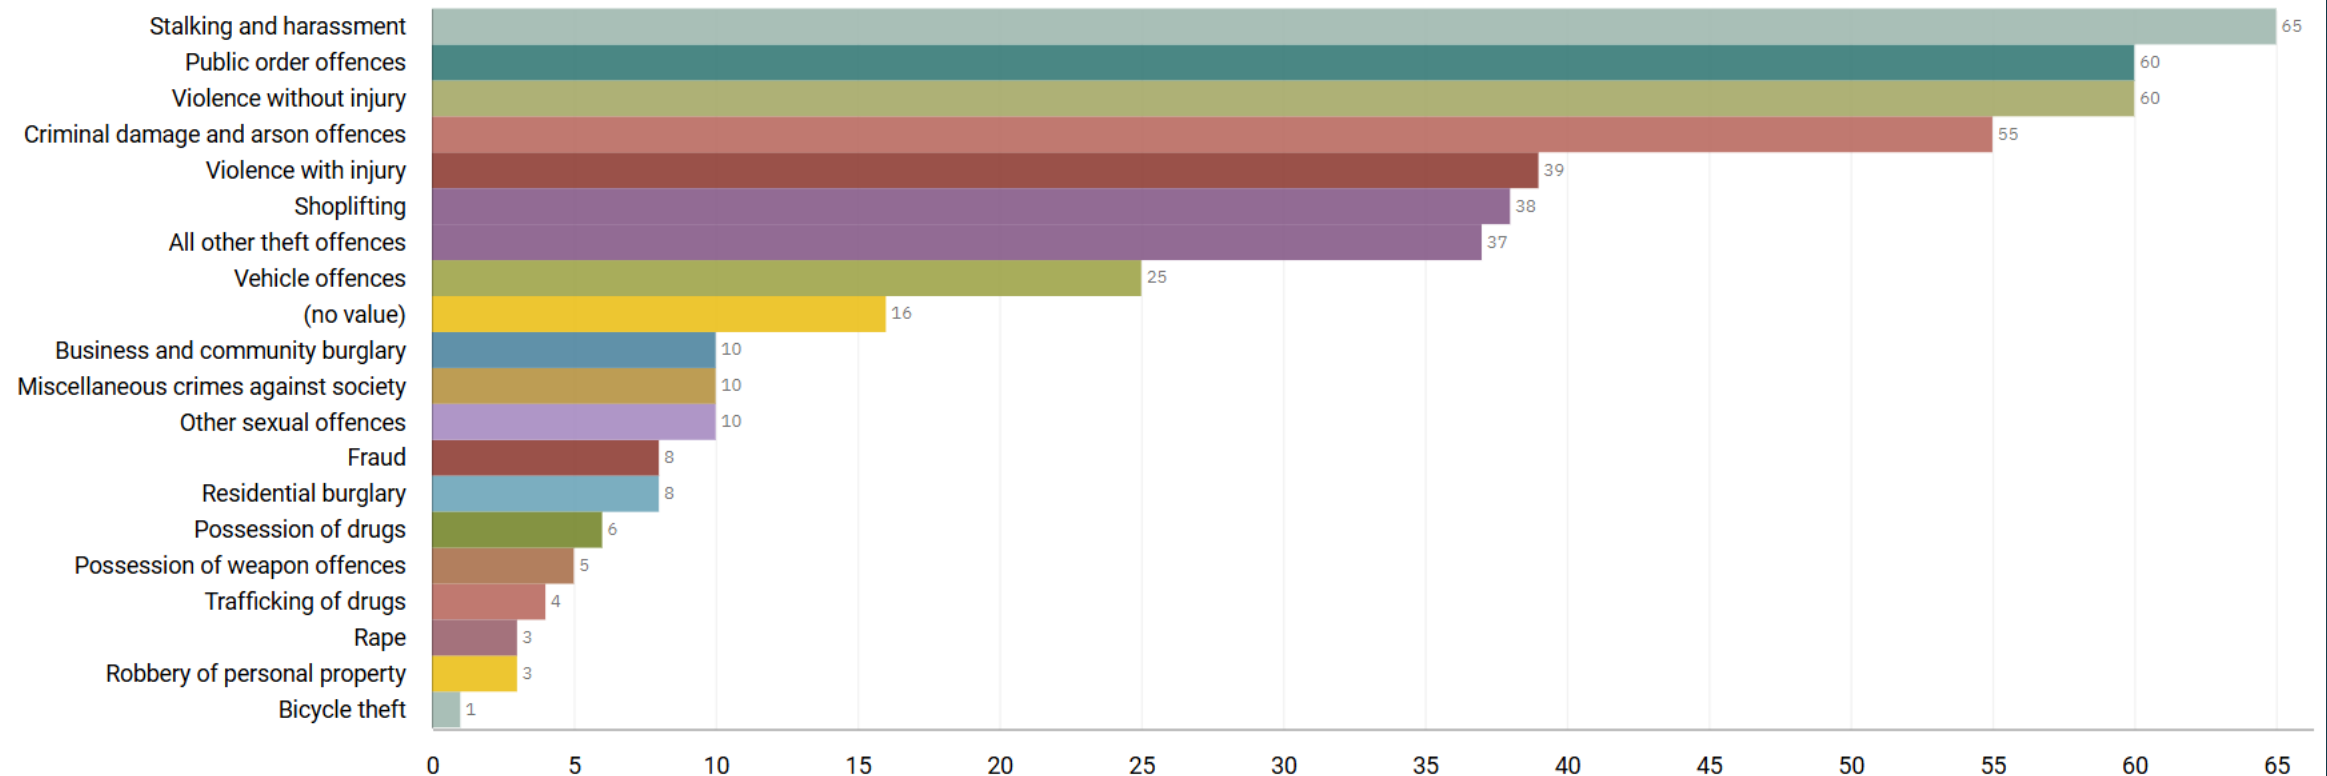

# GMP ALL RECORDED CRIME

Number of Crimes by Crime Tree Level Four (Highest Volume Contributor)

# STOCKPORT ALL RECORDED CRIME

Number of Crimes by Crime Tree Level Four (Highest Volume Contributor)

**J1F1 Brinnington**  
**And**  
**J1F2 Lancashire Hill**  
**ALL RECORDED CRIME**