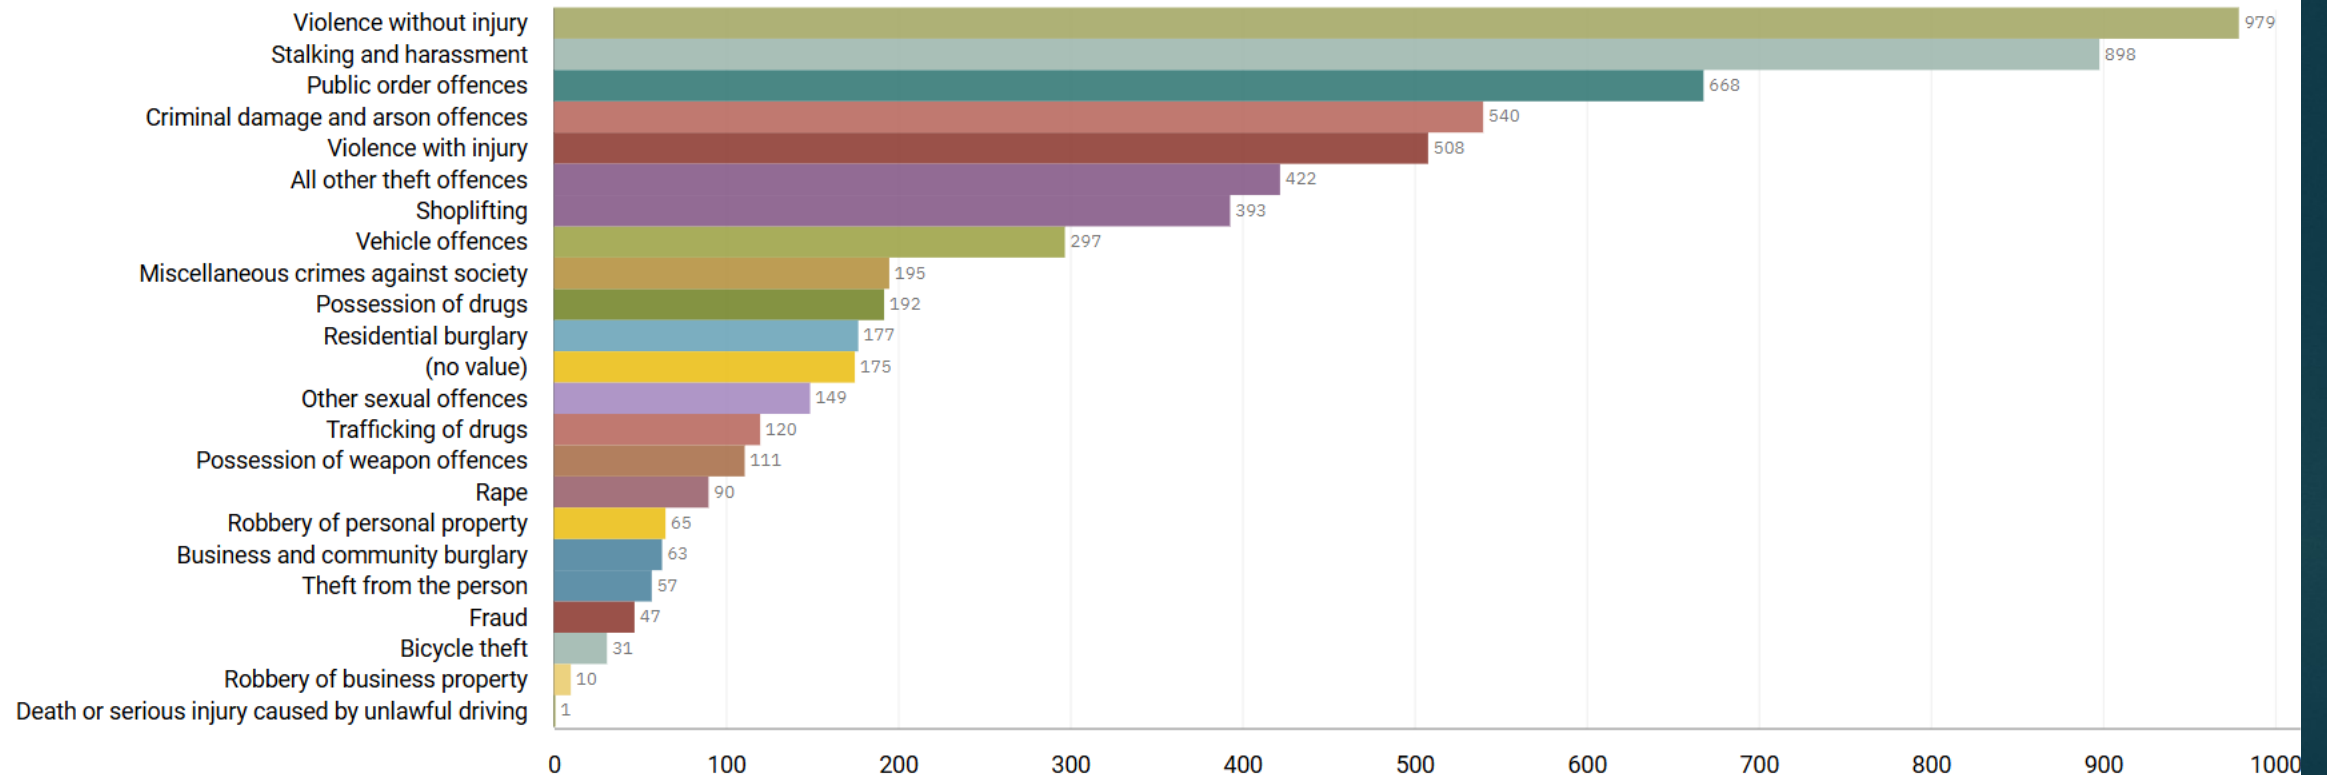

# GMP ALL RECORDED CRIME

Number of Crimes by Crime Tree Level Four (Highest Volume Contributor)