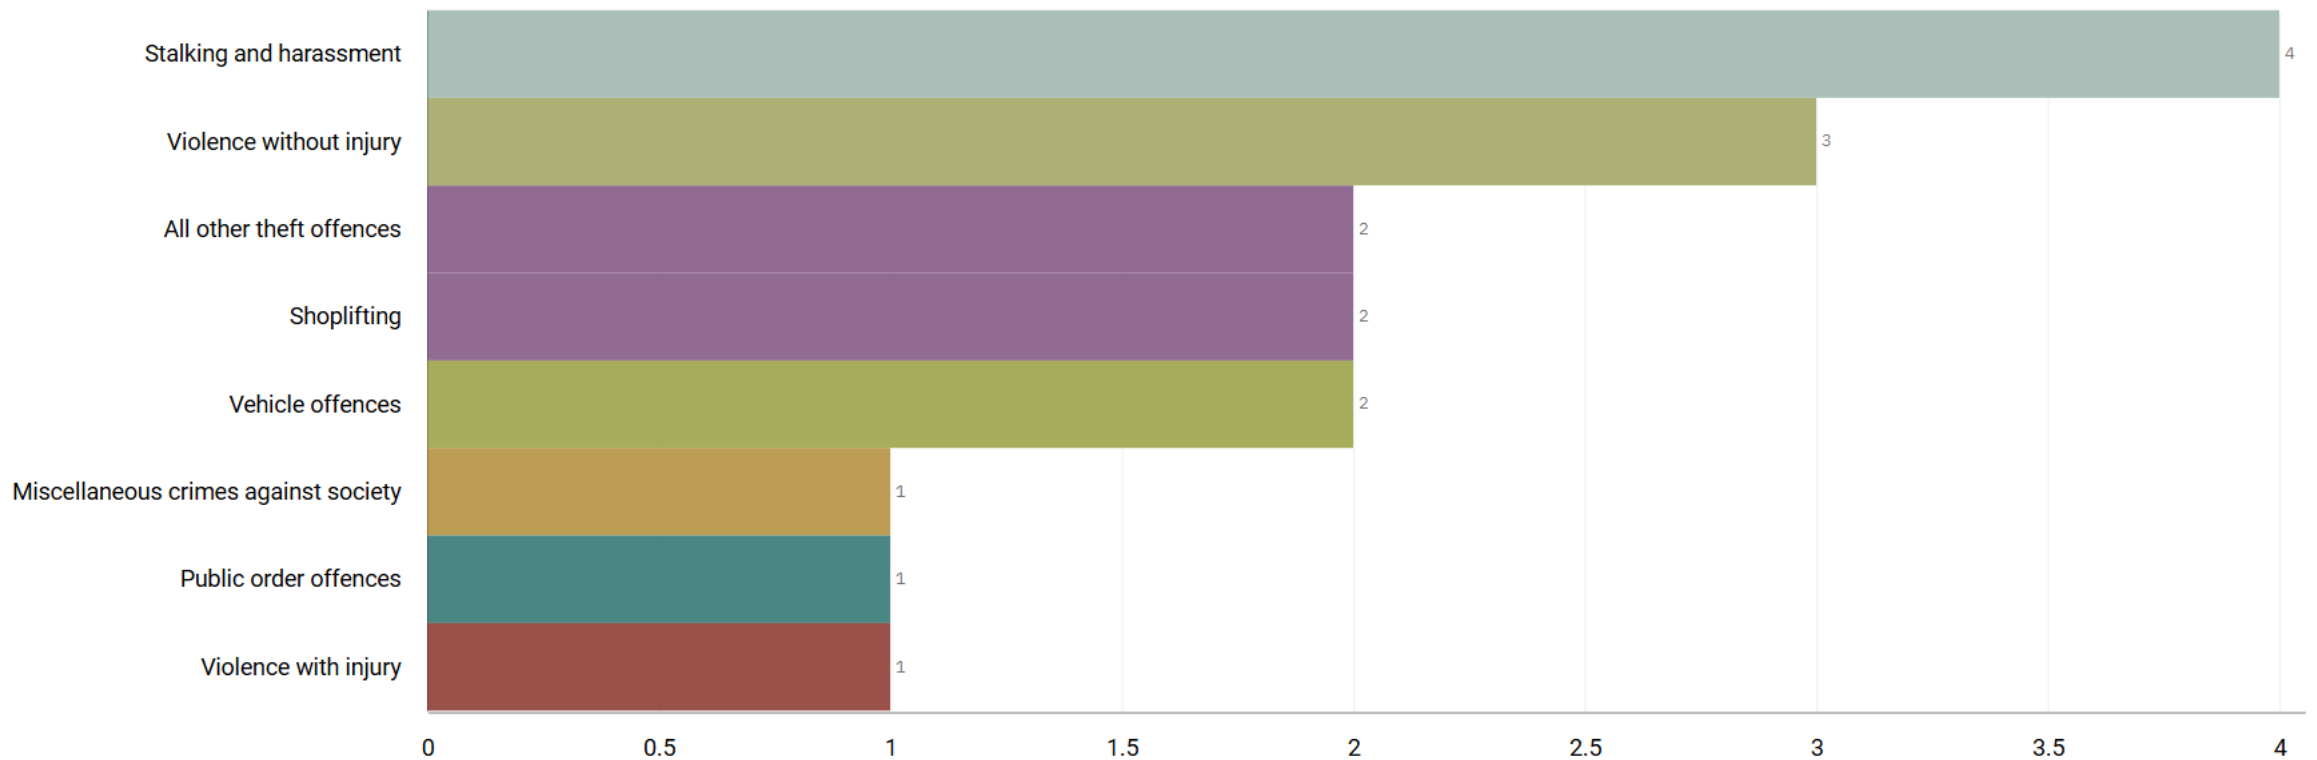

# J1B4 Woodbank “Street Name” Stats

|      |          |                  |                 |                 |          |         |
|------|----------|------------------|-----------------|-----------------|----------|---------|
| J1B4 | Woodbank | Theft of Scooter |                 | WOODLANDS COURT | OFFERTON | SK2 5BJ |
| J1B4 | Woodbank | Shoplifting      | SERVICE STATION | HALL STREET     | OFFERTON | SK1 4DA |
| J1B4 | Woodbank | Criminal Damage  |                 | WOODLANDS DRIVE | OFFERTON | SK2 5AP |

# J1B5 Hillgate and Heavily ALL RECORDED CRIME

Number of Crimes by Crime Tree Level Four (Highest Volume Contributor)