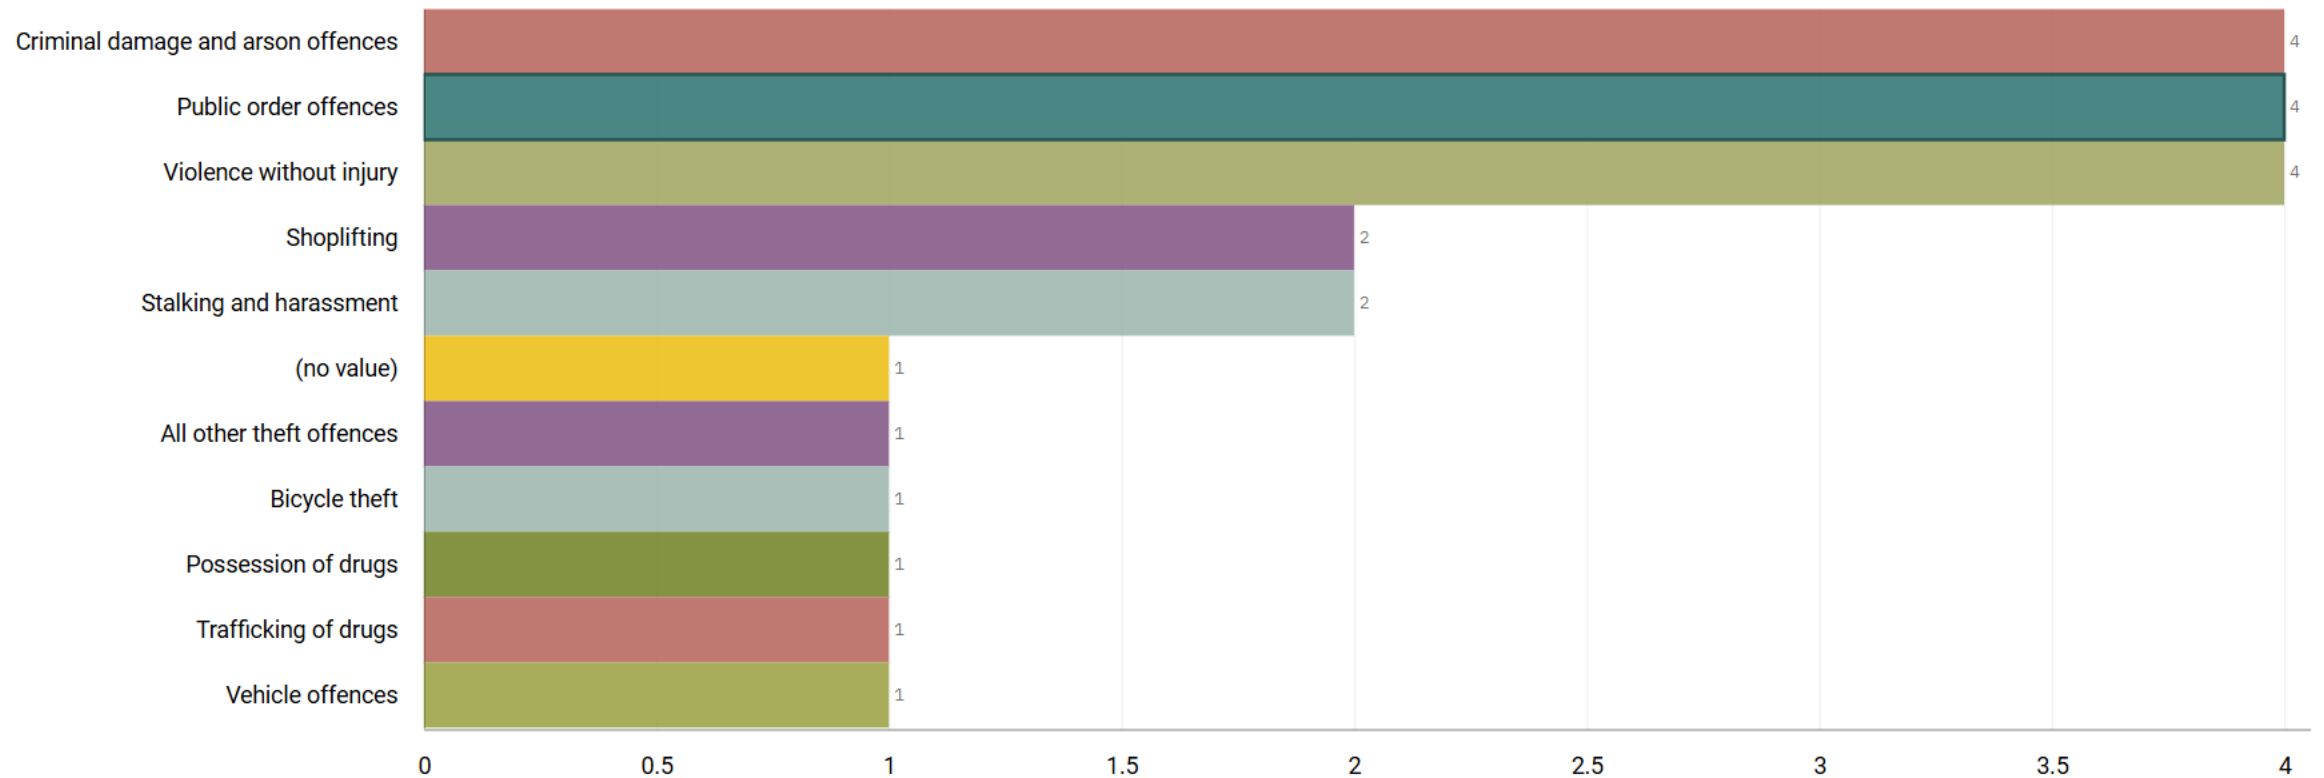

J1C5 Edgeley ALL RECORDED CRIME

Number of Crimes by Crime Tree Level Four (Highest Volume Contributor)