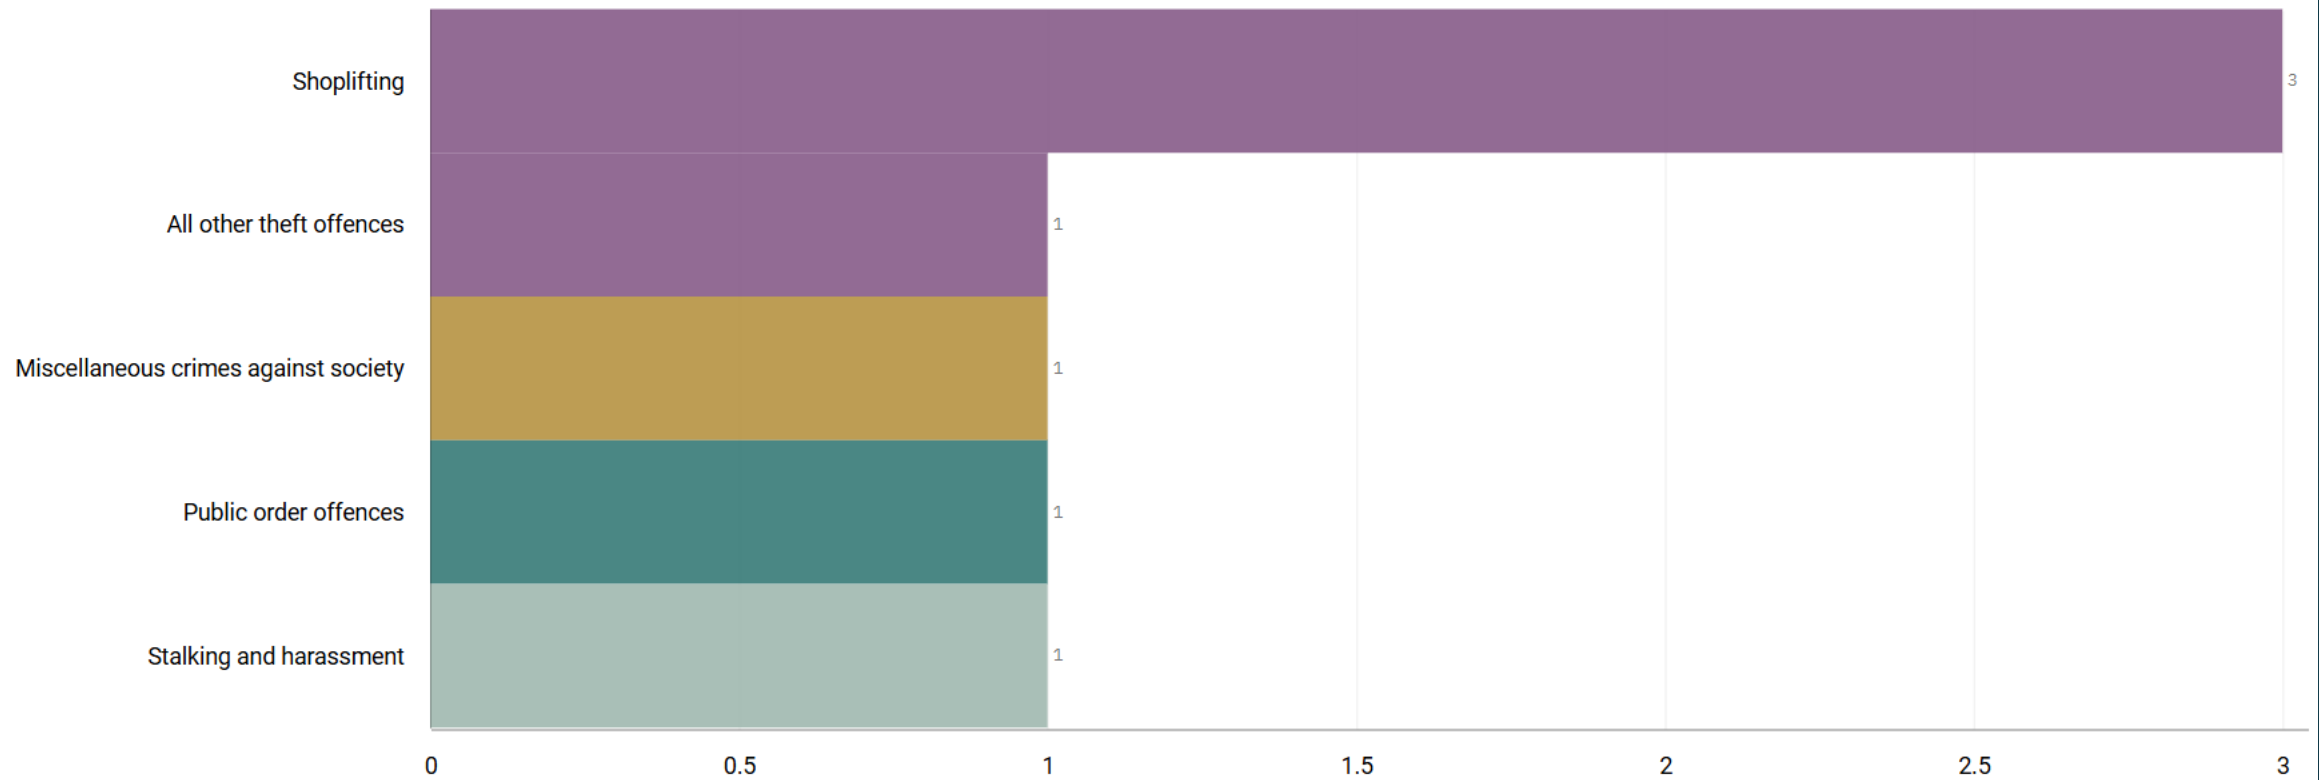

J1C6 Cheadle Heath ALL RECORDED CRIME

Number of Crimes by Crime Tree Level Four (Highest Volume Contributor)