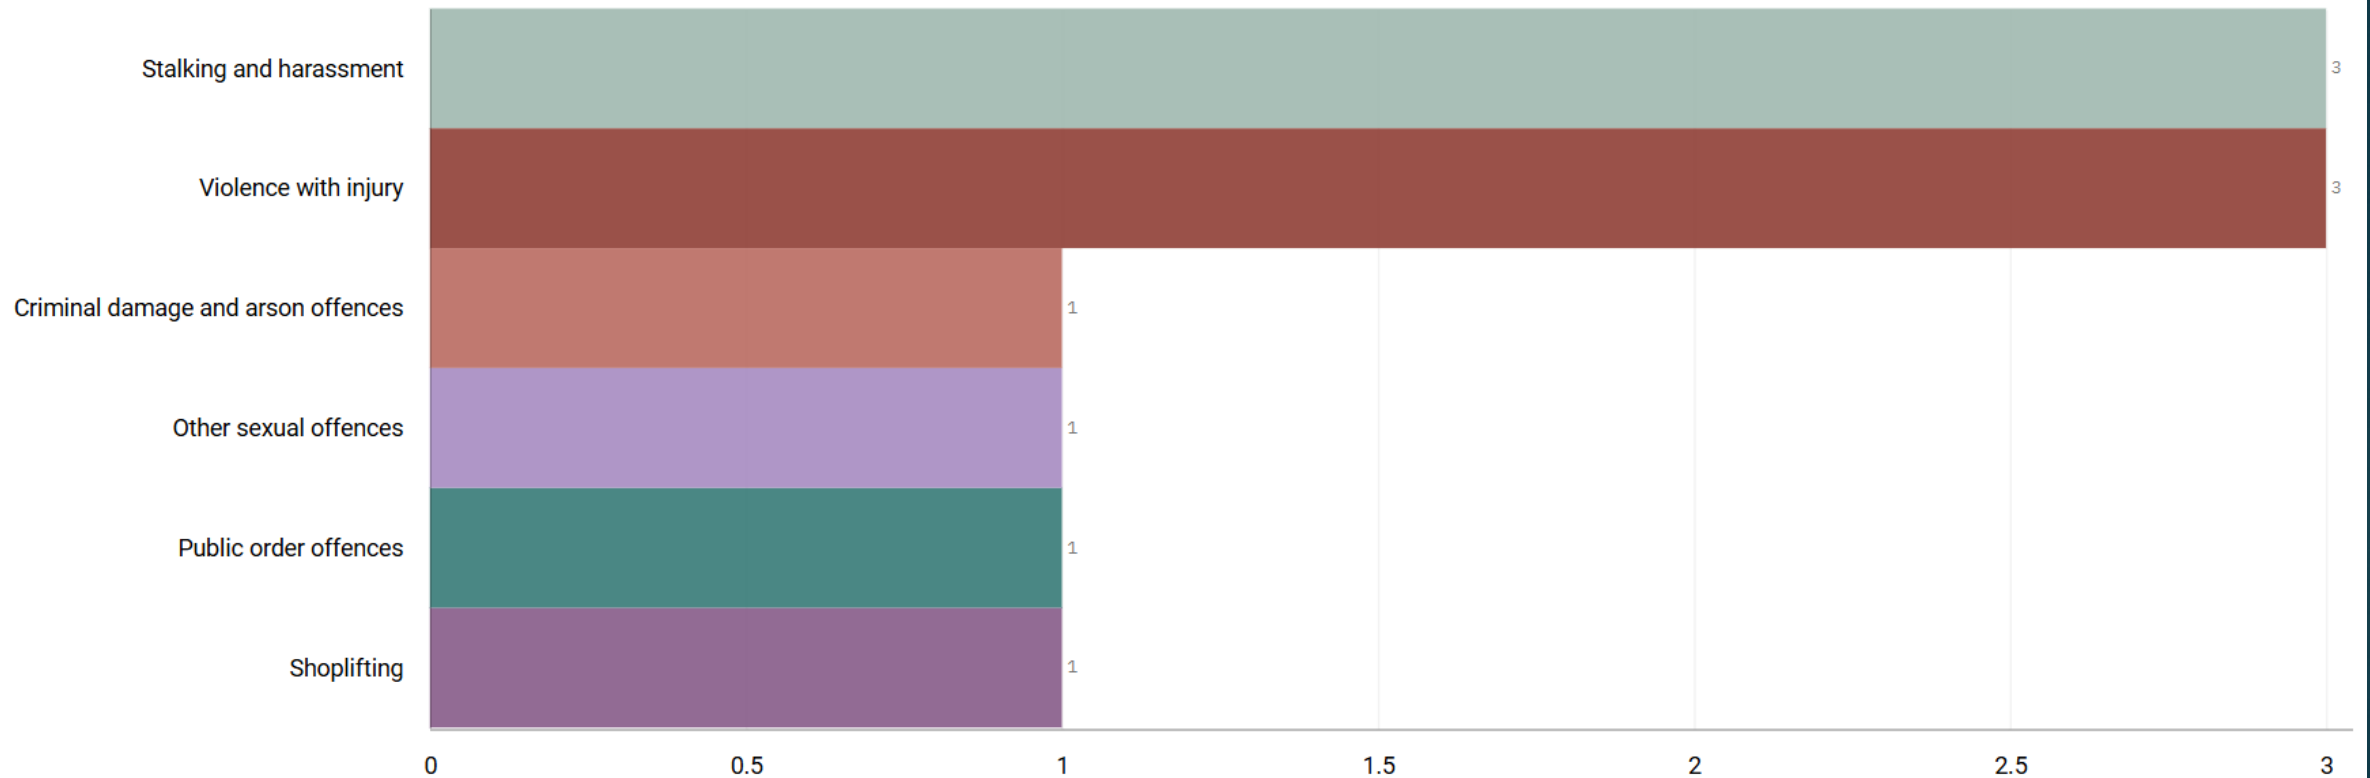

# J1F2 Lancashire Hill ALL RECORDED CRIME

Number of Crimes by Crime Tree Level Four (Highest Volume Contributor)