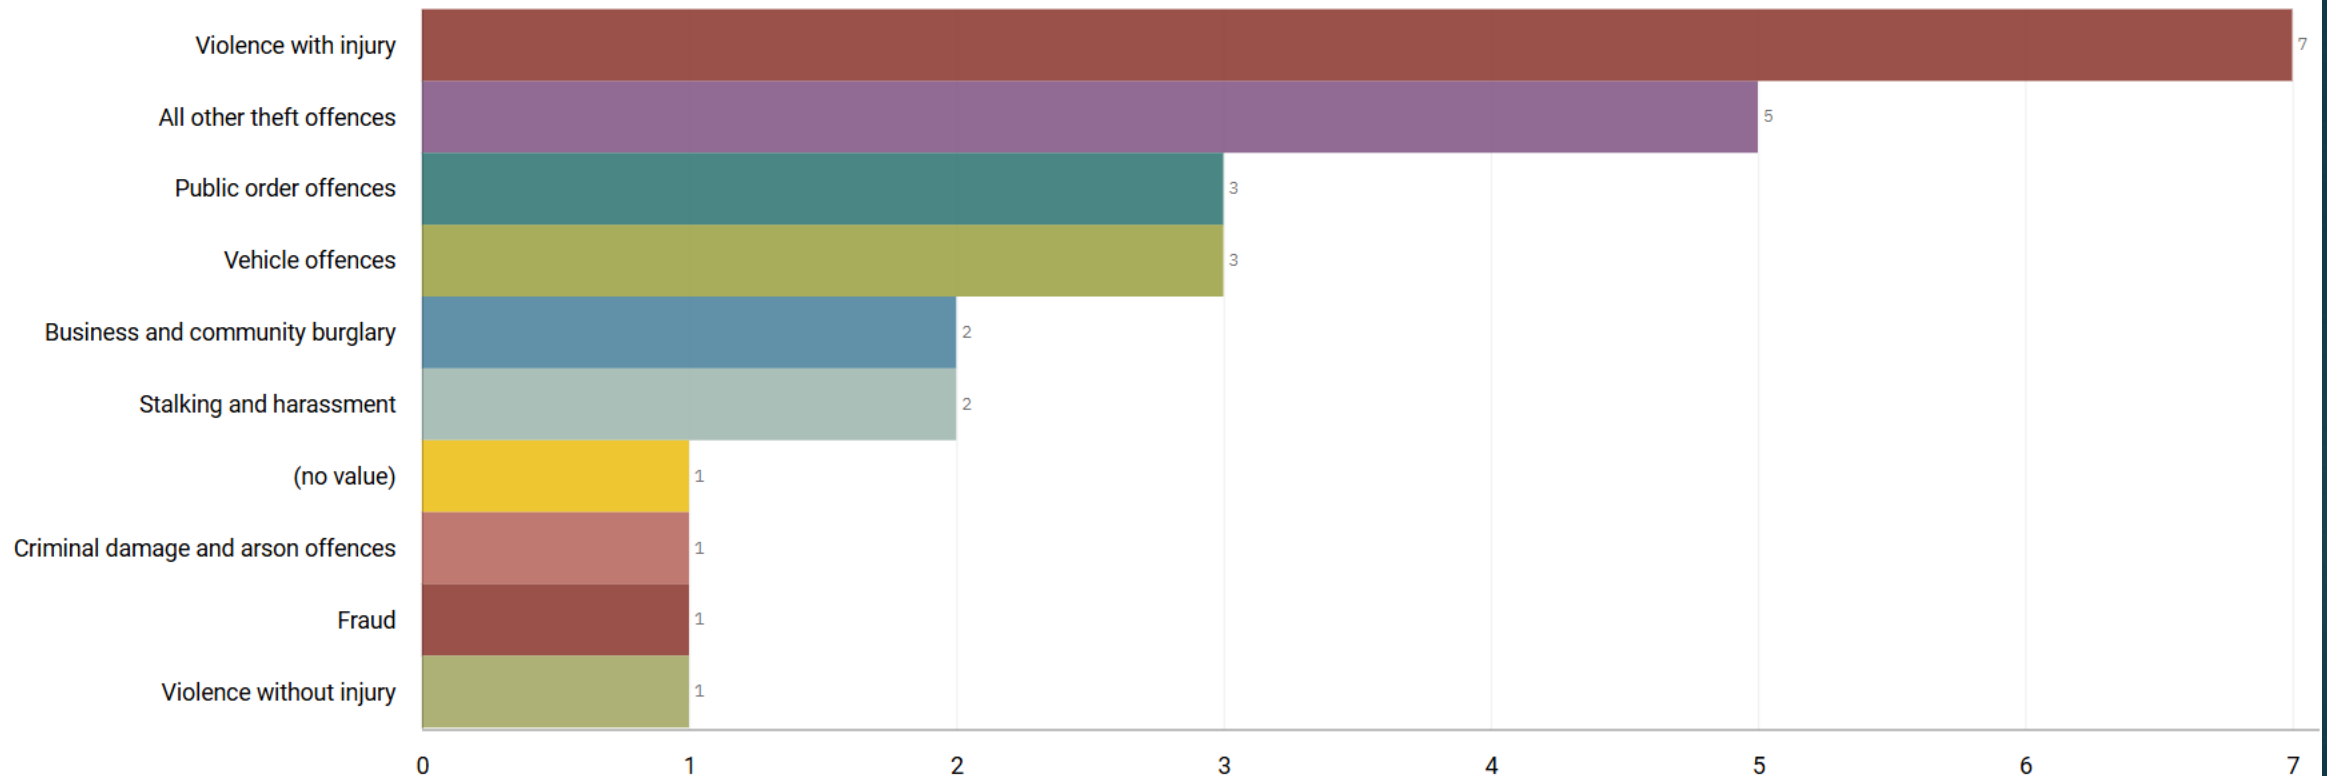

# J1A2 Peel Centre “Street Name” Stats

|      |             |                          |             |                       |          |         |
|------|-------------|--------------------------|-------------|-----------------------|----------|---------|
| J1A2 | Peel Centre | Theft                    | PEEL CENTRE | GREAT PORTWOOD STREET | PORTWOOD | SK1 2HH |
| J1A2 | Peel Centre | Theft                    | MATALAN     | MILLGATE              |          | SK1 2LX |
| J1A2 | Peel Centre | Theft From Motor Vehicle |             | GARFIELD STREET       | PORTWOOD | SK1 2ED |
| J1A2 | Peel Centre | Assault                  | PEEL CENTRE | GREAT PORTWOOD STREET |          | SK1 2HH |

# J1A3 Shaw Heath ALL RECORDED CRIME

Number of Crimes by Crime Tree Level Four (Highest Volume Contributor)