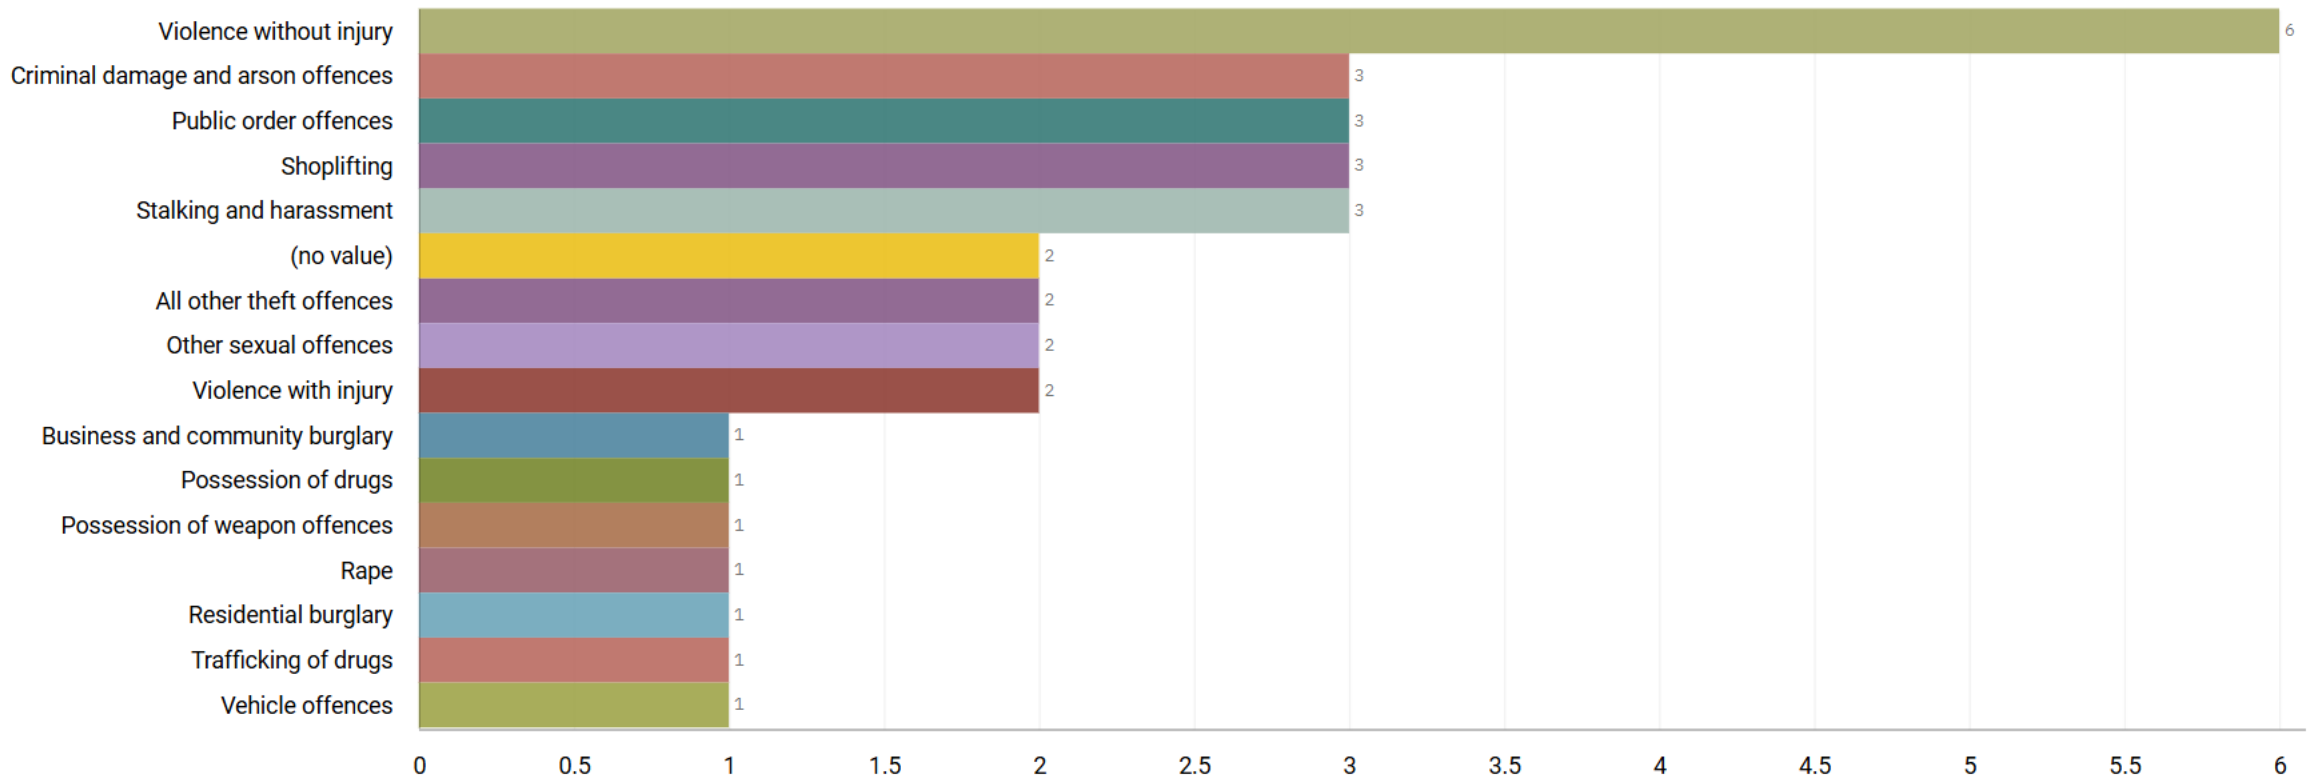

J1K1 Adswood/J1K2 Bridgehall ALL RECORDED CRIME

Number of Crimes by Crime Tree Level Four (Highest Volume Contributor)