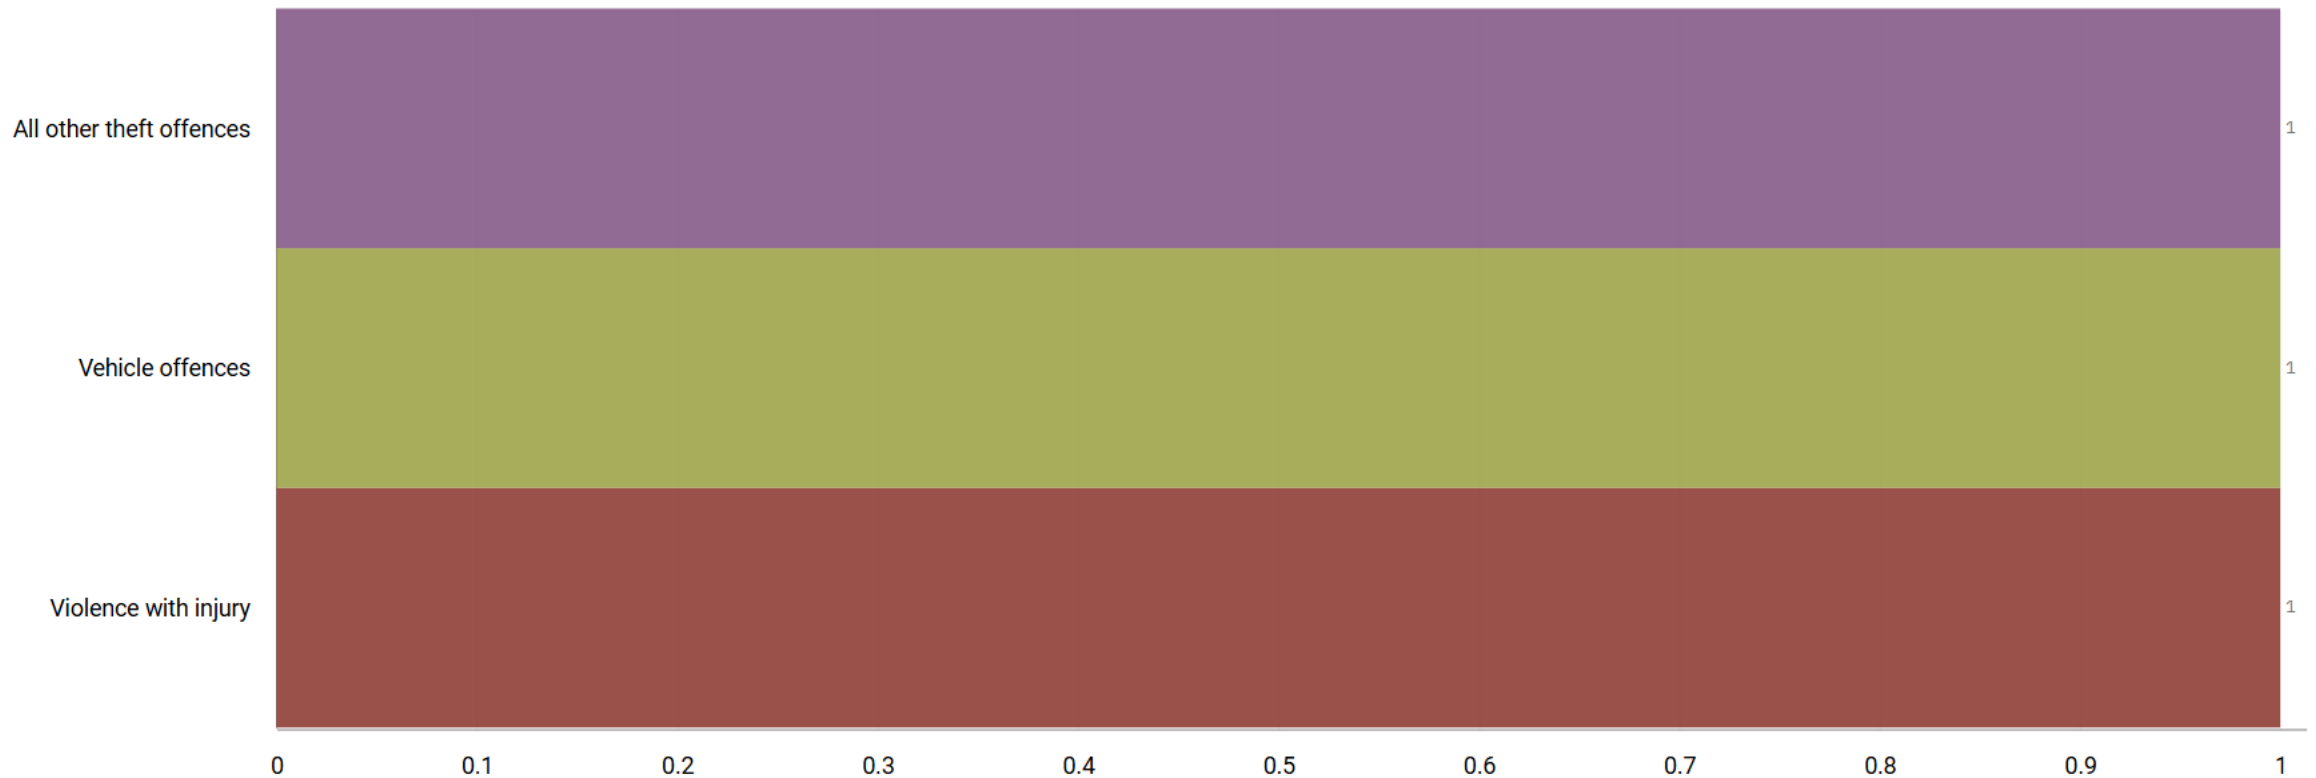

J1A2 Peel Centre ALL RECORDED CRIME

Number of Crimes by Crime Tree Level Four (Highest Volume Contributor)