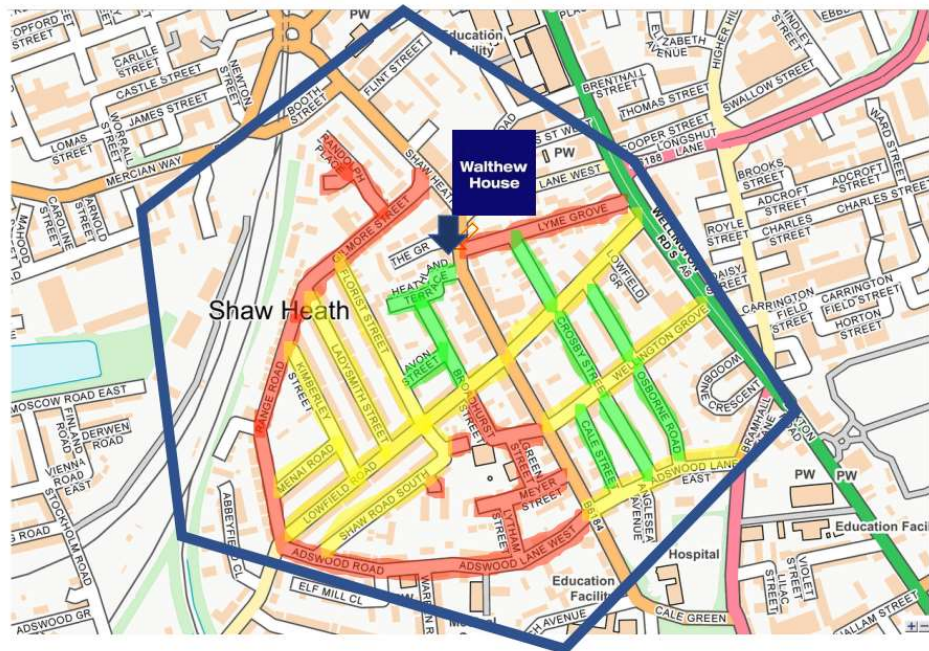

KEY

- Cannot park here
- Can park but is busy
- Good parking

Please note that on Green and yellow streets there are **RESIDENTS ONLY PARKING** restrictions, this is usually on one side of the road only, look for signage. All streets within the blue border are no more than 5 minutes' walk from Walthew