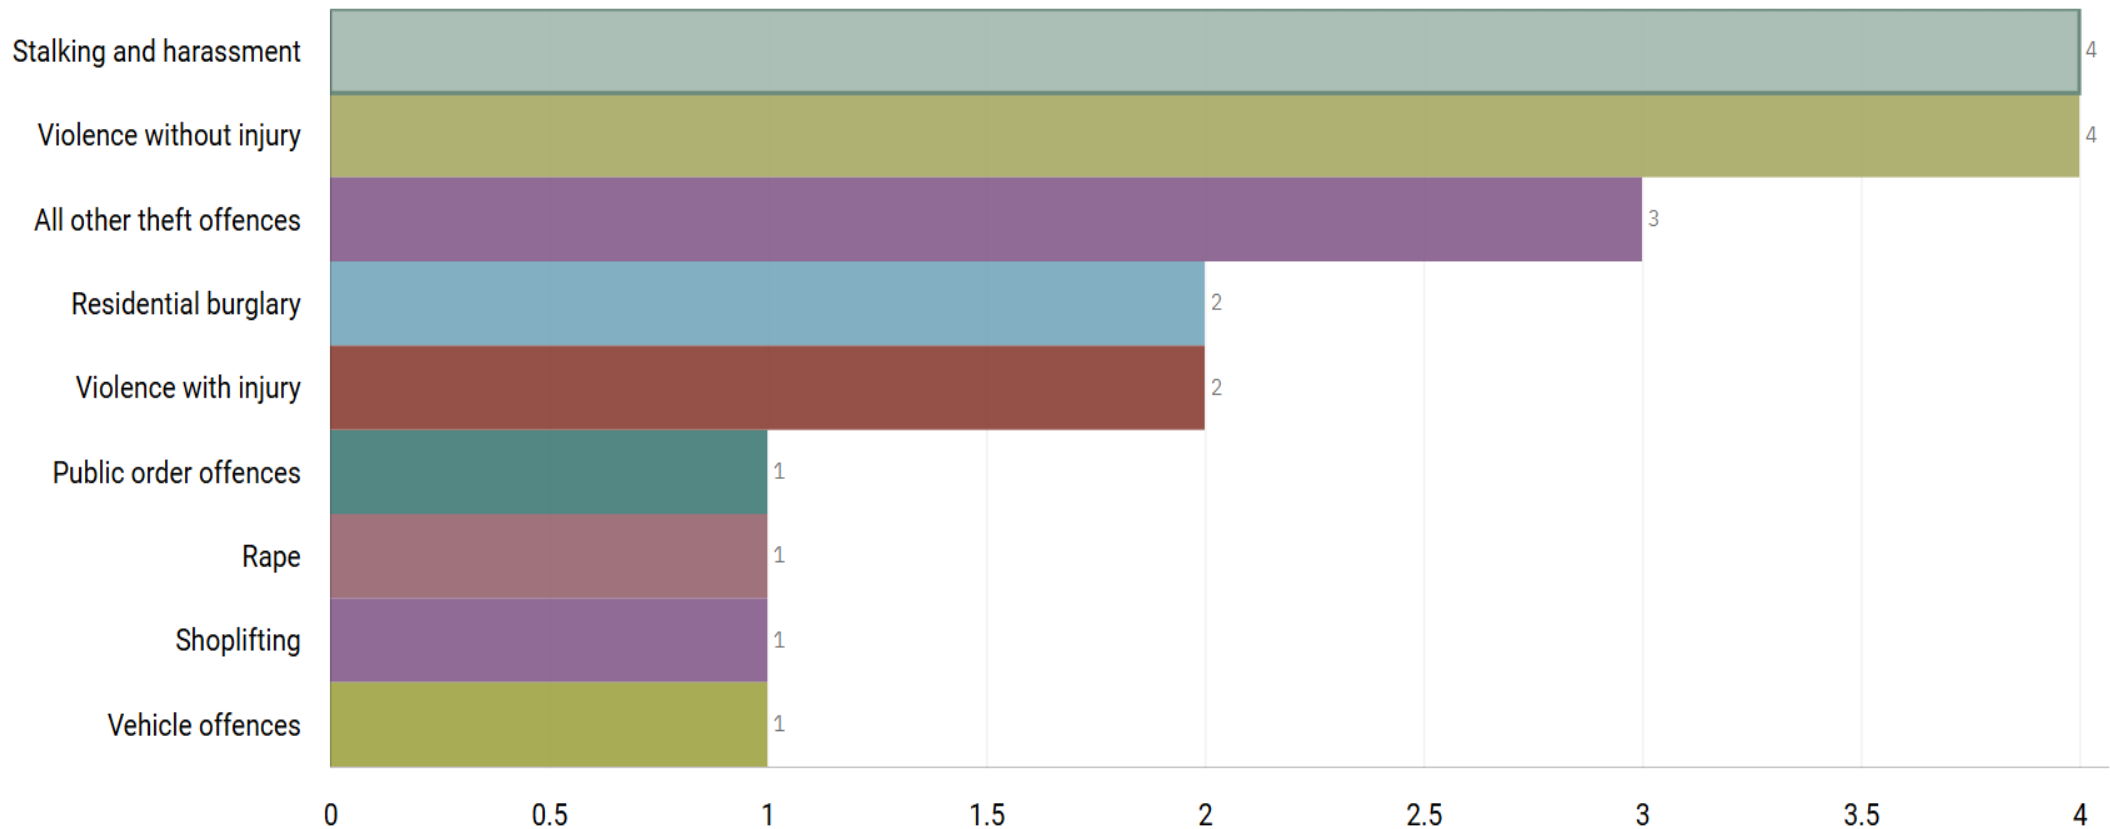

J1F2 Lancashire Hill ALL RECORDED CRIME

Number of Crimes by Crime Tree Level Four (Highest Volume Contributor)