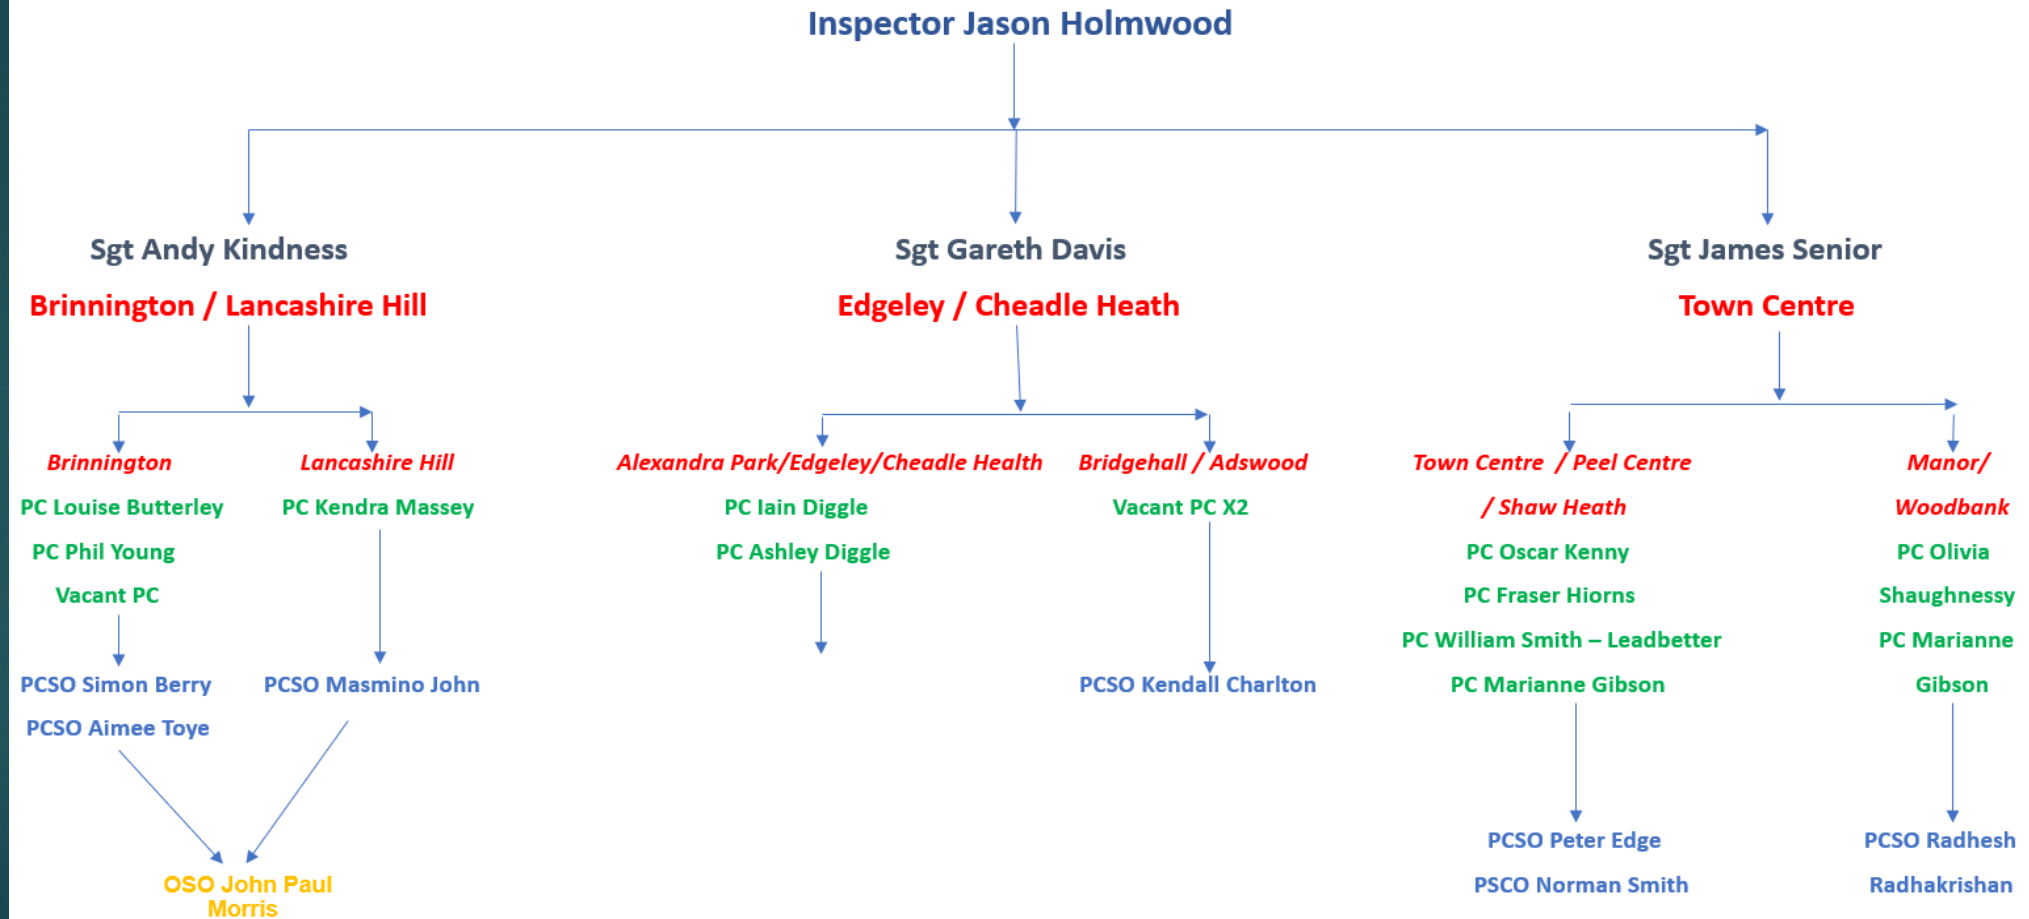

1. Drugs and Associated ASB
2. Burglaries
3. Speeding and Other Road Traffic Offences

CENTRAL STOCKPORT NEIGHBOURHOOD STRUCTURE CHART

CENTRAL STOCKPORT NEIGHBOURHOOD STRUCTURE CHART

GMP ALL RECORDED CRIME

Number of Crimes by Crime Tree Level Four (Highest Volume Contributor)

STOCKPORT ALL RECORDED CRIME

Number of Crimes by Crime Tree Level Four (Highest Volume Contributor)

J1F1 Brinnington
And
J1F2 Lancashire Hill
ALL RECORDED CRIME

J1C4 ALEXANDRA PARK
J1C5 EDGELEY
J1C6 CHEADLE HEATH
J1K1 BRIDGEHALL & J1K2 ADSWOOD
ALL RECORDED CRIME

J1C4 Alexandra Park ALL RECORDED CRIME

Number of Crimes by Crime Tree Level Four (Highest Volume Contributor)

Number of Crimes by Crime Tree Level Four (Highest Volume Contributor)

J1B5 Hillgate And Heavily “Street Name” Stats

J1B5	Hillgate/Heaviley	Assault	LIDL UK GMBH	HEMPSHAW LANE	OFFERTON	SK1 4LG
J1B5	Hillgate/Heaviley	ASB	ST THOMAS PARK PLAYGROUND	HEMPSHAW LANE	OFFERTON	SK1 4LP
J1B5	Hillgate/Heaviley	Shoplifting	LIDL UK GMBH	HEMPSHAW LANE	OFFERTON	SK1 4LG
J1B5	Hillgate/Heaviley	Youths	BEAVER HOUSE	VICTORIA PARK	OFFERTON	SK1 4ER
J1B5	Hillgate/Heaviley	ASB		HALL STREET	OFFERTON	SK1 4HR