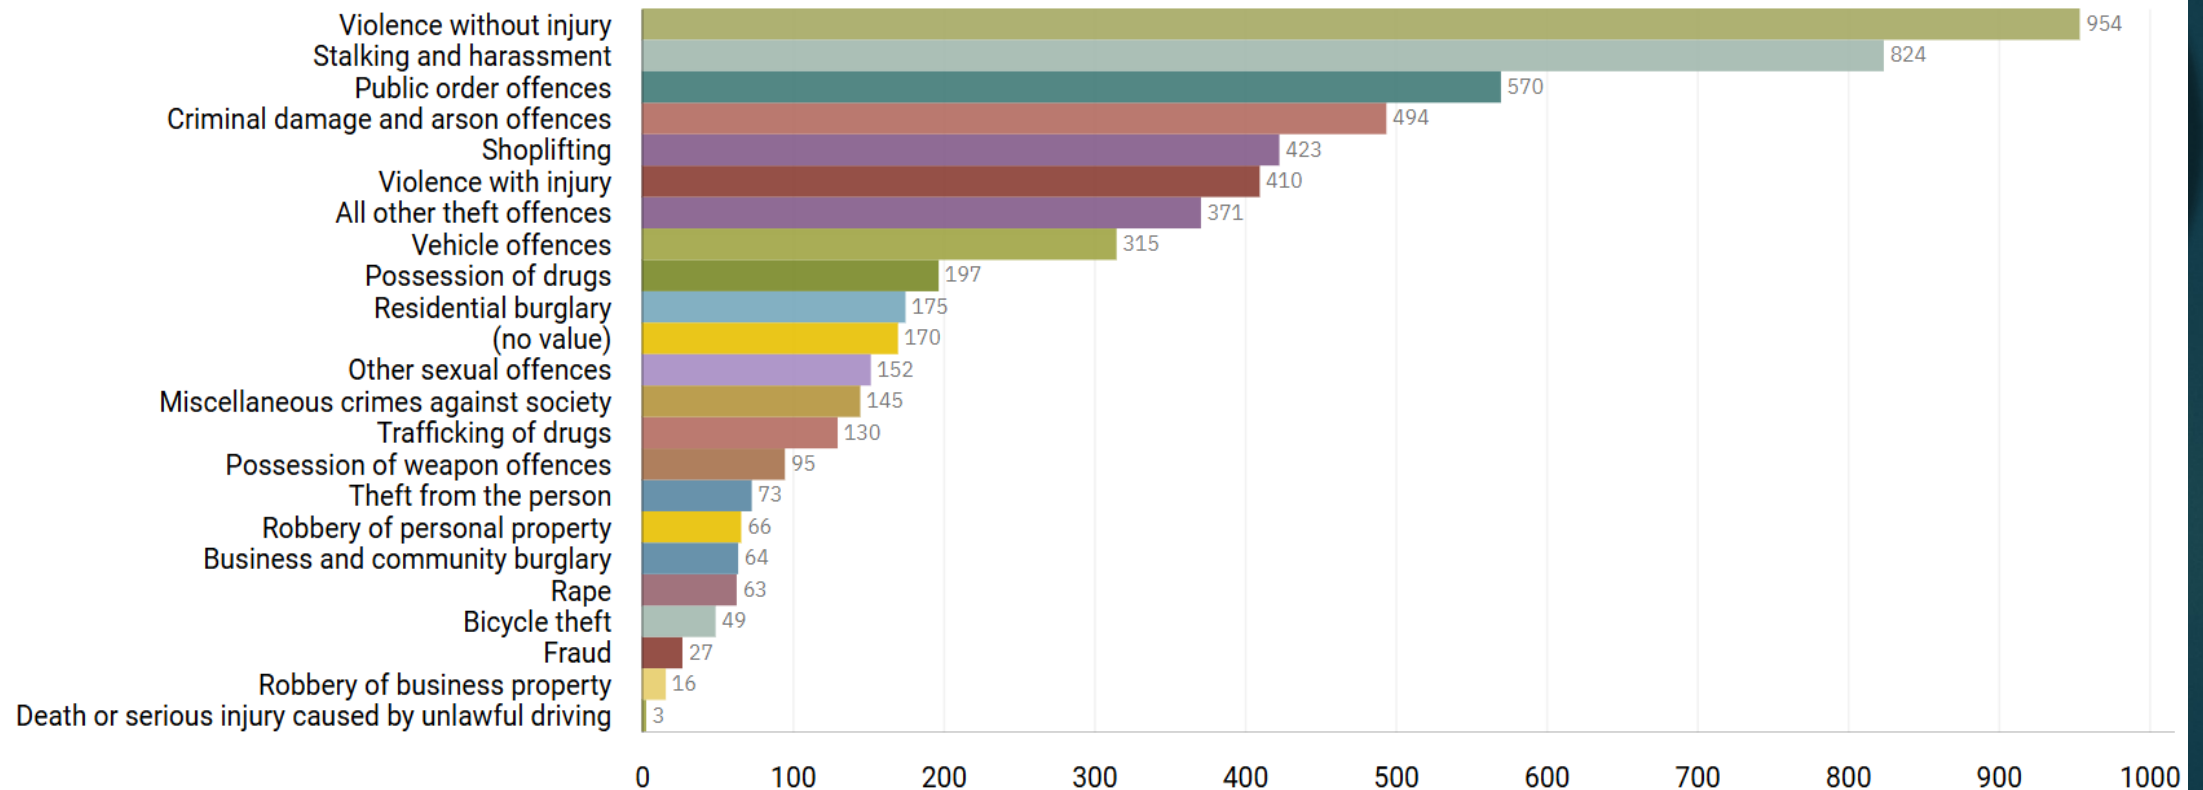

1. Drugs and Associated ASB
2. Burglaries
3. Speeding and Other Road Traffic Offences

CENTRAL STOCKPORT NEIGHBOURHOOD STRUCTURE CHART

CENTRAL STOCKPORT NEIGHBOURHOOD STRUCTURE CHART

GMP ALL RECORDED CRIME

Number of Crimes by Crime Tree Level Four (Highest Volume Contributor)

STOCKPORT ALL RECORDED CRIME

Number of Crimes by Crime Tree Level Four (Highest Volume Contributor)

J1F1 Brinnington
And
J1F2 Lancashire Hill
ALL RECORDED CRIME