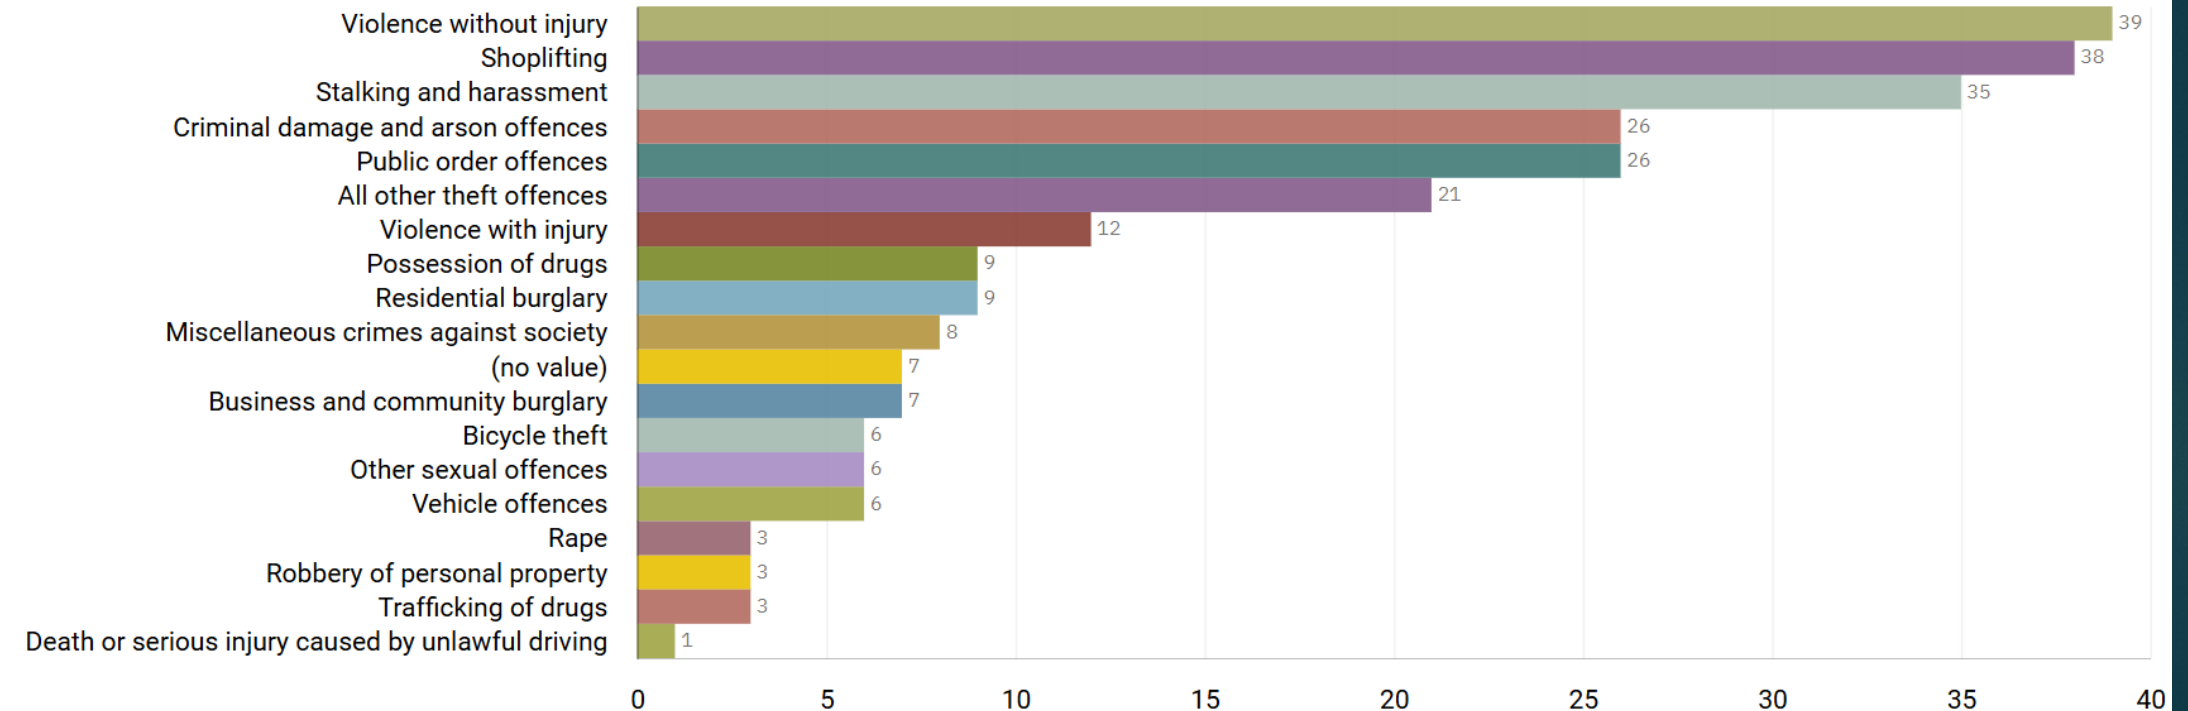

1. Drugs and Associated ASB
2. Burglaries
3. Speeding and Other Road Traffic Offences

CENTRAL STOCKPORT NEIGHBOURHOOD STRUCTURE CHART

CENTRAL STOCKPORT NEIGHBOURHOOD STRUCTURE CHART

GMP ALL RECORDED CRIME

Number of Crimes by Crime Tree Level Four (Highest Volume Contributor)

STOCKPORT ALL RECORDED CRIME

Number of Crimes by Crime Tree Level Four (Highest Volume Contributor)

J1F1 Brinnington
And
J1F2 Lancashire Hill
ALL RECORDED CRIME