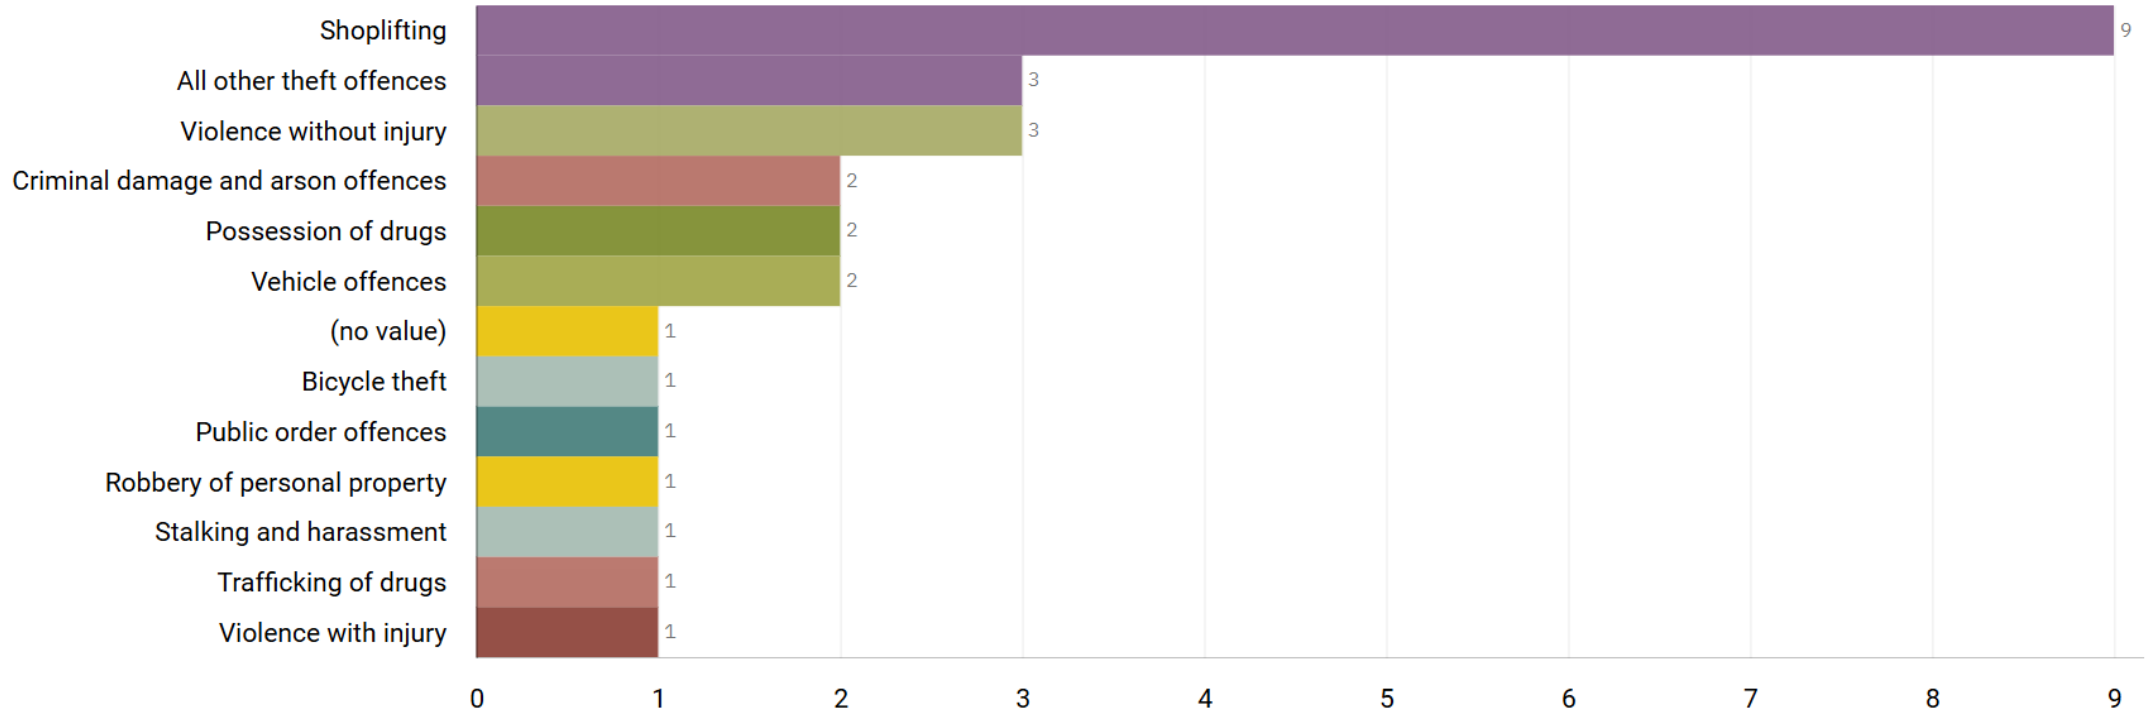

J1A2 Peel Centre ALL RECORDED CRIME

Number of Crimes by Crime Tree Level Four (Highest Volume Contributor)

J1A2 Peel Centre “Street Name” Stats

NO CRIME REPORT

J1A3 Shaw Heath ALL RECORDED CRIME

Number of Crimes by Crime Tree Level Four (Highest Volume Contributor)

J1A3 Shaw Heath “Street Name” Stats

J1A3	Shaw Heath	Attempted Burglary		LINCOLN TOWERS	BOSDEN FOLD	SK1 3PG
J1A3	Shaw Heath	Shoplifting	NEW MANSION HOUSE	WELLINGTON ROAD SOUTH		SK1 3UR
J1A3	Shaw Heath	Shoplifting	NEW MANSION HOUSE	WELLINGTON ROAD SOUTH		SK1 3UA
J1A3	Shaw Heath	ASB		LINCOLN TOWERS	BOSDEN FOLD	SK1 3PG
J1A3	Shaw Heath	Public Order		BOOTH STREET	CALE GREEN	SK3 9DG
J1A3	Shaw Heath	Shoplifting	NEW MANSION HOUSE	WELLINGTON ROAD SOUTH		SK1 3UA
J1A3	Shaw Heath	Shoplifting	NEW MANSION HOUSE	WELLINGTON ROAD SOUTH		SK1 3UR
J1A3	Shaw Heath	Harassment	ARCHER HOUSE	JOHN STREET		SK1 3FX
J1A3	Shaw Heath	Robbery		WELLINGTON ROAD SOUTH		SK1 3TH
J1A3	Shaw Heath	Public Order		GREEK STREET		SK3 8AX
J1A3	Shaw Heath	Assault	GREAT PORTWOOD STREET	PEEL RETAIL PARK		SK1 2HH
J1A3	Shaw Heath	Theft	NEW MANSION HOUSE	WELLINGTON ROAD SOUTH		SK1 3UA