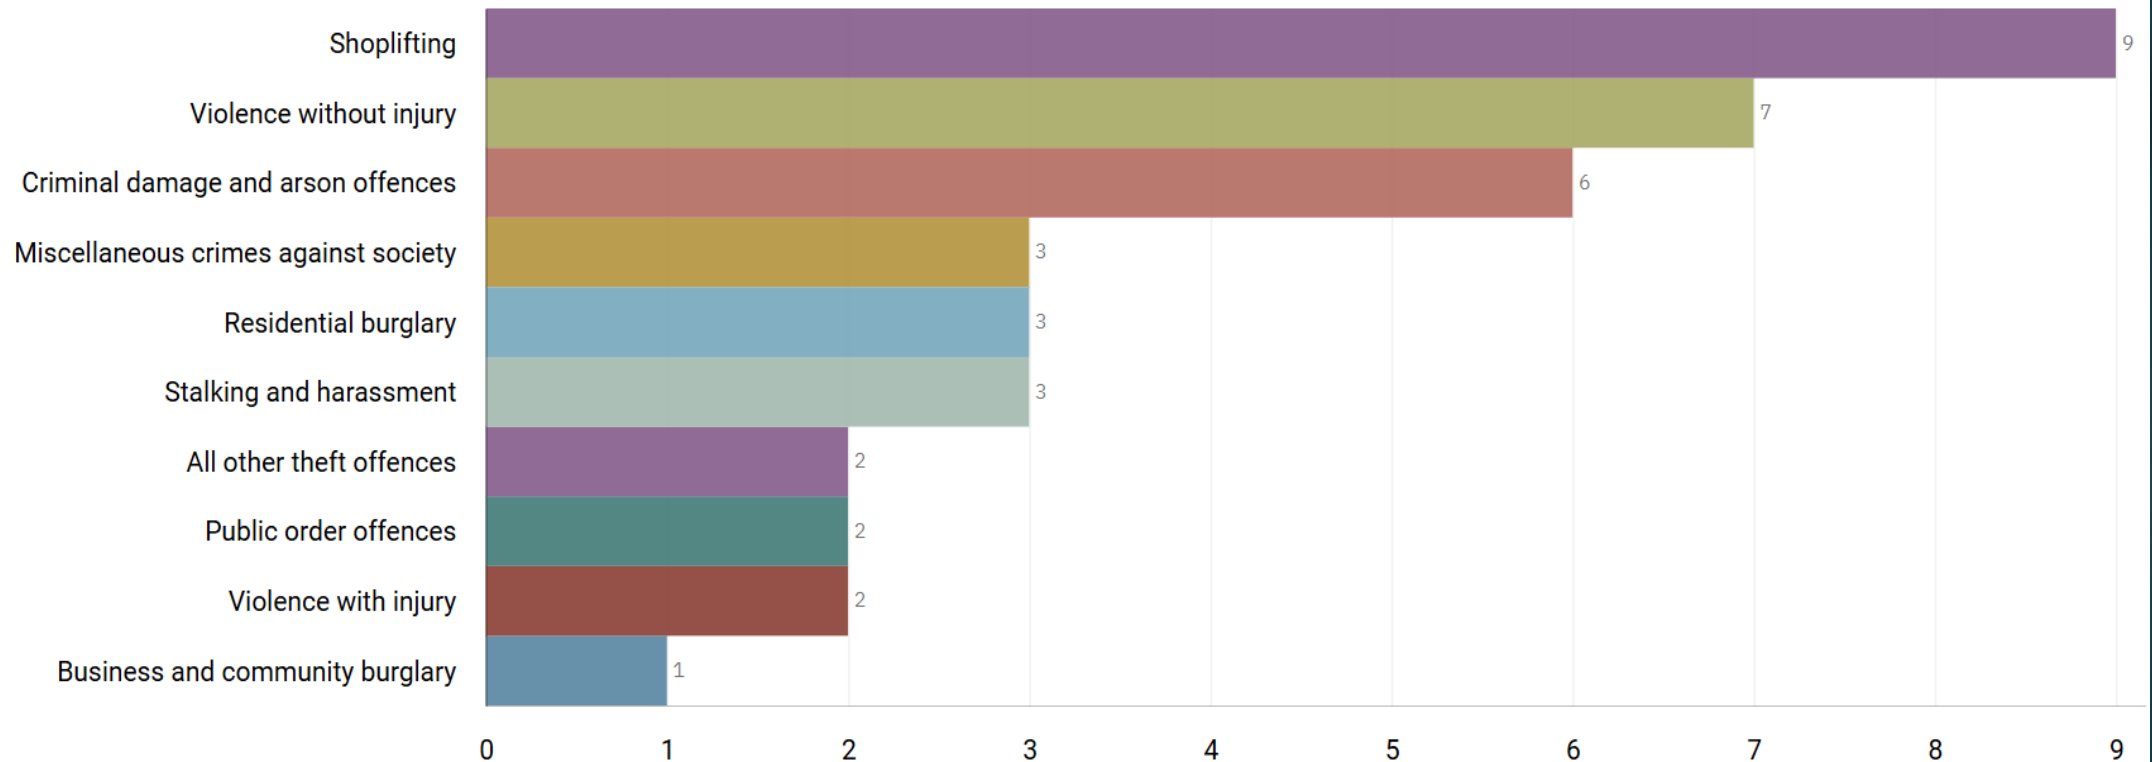

J1C5 Edgeley ALL RECORDED CRIME

Number of Crimes by Crime Tree Level Four (Highest Volume Contributor)