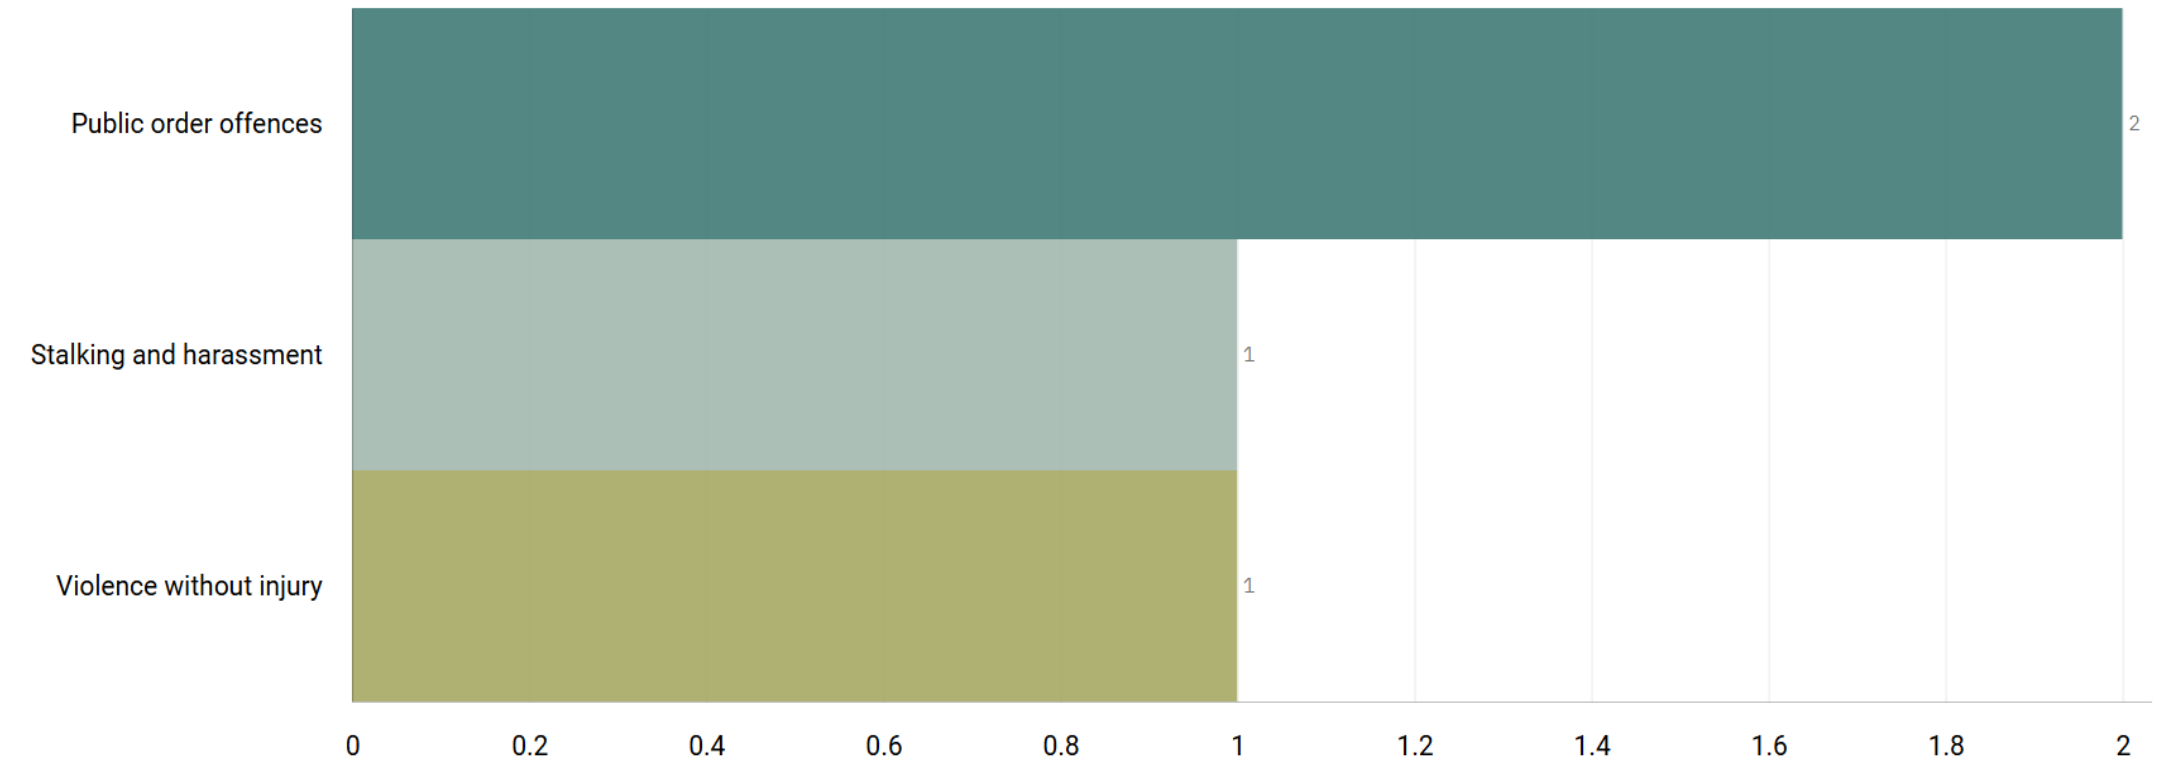

J1F2 Lancashire Hill ALL RECORDED CRIME

Number of Crimes by Crime Tree Level Four (Highest Volume Contributor)

J1F2 Lancashire Hill “Street Name” Stats

J1F2	South Reddish	Attempted Burglarly	STONEMILL TERRACE	LANCASHIRE HILL	HEATON NORRIS	SK5 7RZ
J1F2	South Reddish	Theft		THE BENTLEYS	HEATON NORRIS	SK5 7SD
J1F2	South Reddish	Harassment	NORRIS TOWERS	WILKINSON ROAD	HEATON NORRIS	SK4 1SU
J1F2	South Reddish	Assault	THE LONGSONS	LANCASHIRE HILL	HEATON NORRIS	SK5 7RT
J1F2	South Reddish	Burglary	THE BENTLEYS	LANCASHIRE HILL	HEATON NORRIS	SK5 7SB
J1F2	South Reddish	Harassment		BELMONT CLOSE	HEATON NORRIS	SK4 1TQ
J1F2	South Reddish	Neighbours Issues	HANOVER TOWERS	LANCASHIRE HILL	HEATON NORRIS	SK5 7RL
J1F2	South Reddish	Assault		PENNY LANE	HEATON NORRIS	SK5 7RP
J1F2	South Reddish	Neighbours Issues		THE BENTLEYS	HEATON NORRIS	SK5 7SD
J1F2	South Reddish	Theft	ALBION MILLS	MANCHESTER ROAD	HEATON CHAPEL	SK4 1TZ

J1C4 ALEXANDRA PARK
J1C5 EDGELEY
J1C6 CHEADLE HEATH
J1K1 BRIDGEHALL & J1K2 ADSWOOD
ALL RECORDED CRIME

J1C4 Alexandra Park ALL RECORDED CRIME

Number of Crimes by Crime Tree Level Four (Highest Volume Contributor)