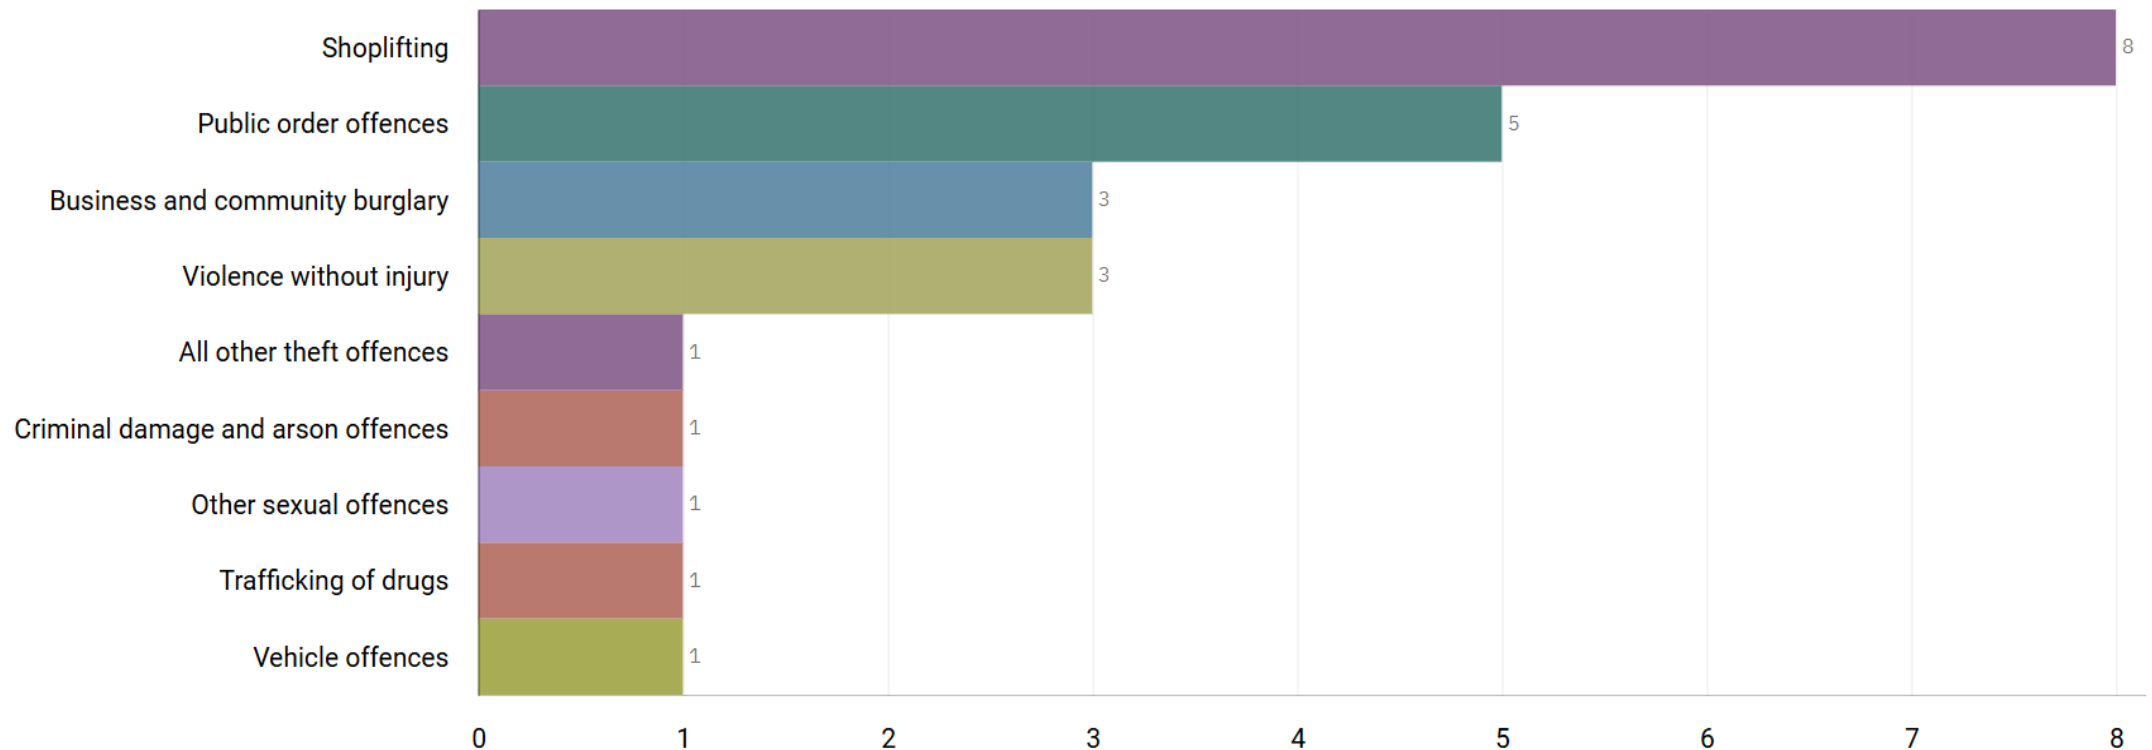

J1A1 TOWN CENTRE

J1A2 PEEL CENTRE

J1A3 PEEL CENTRE

J1B4 WOODBANK, J1B5 WOODBANK

ALL RECORDED CRIME

J1A1 Town Centre ALL RECORDED CRIME

Number of Crimes by Crime Tree Level Four (Highest Volume Contributor)

J1A1 Town Centre “Street Name” Stats