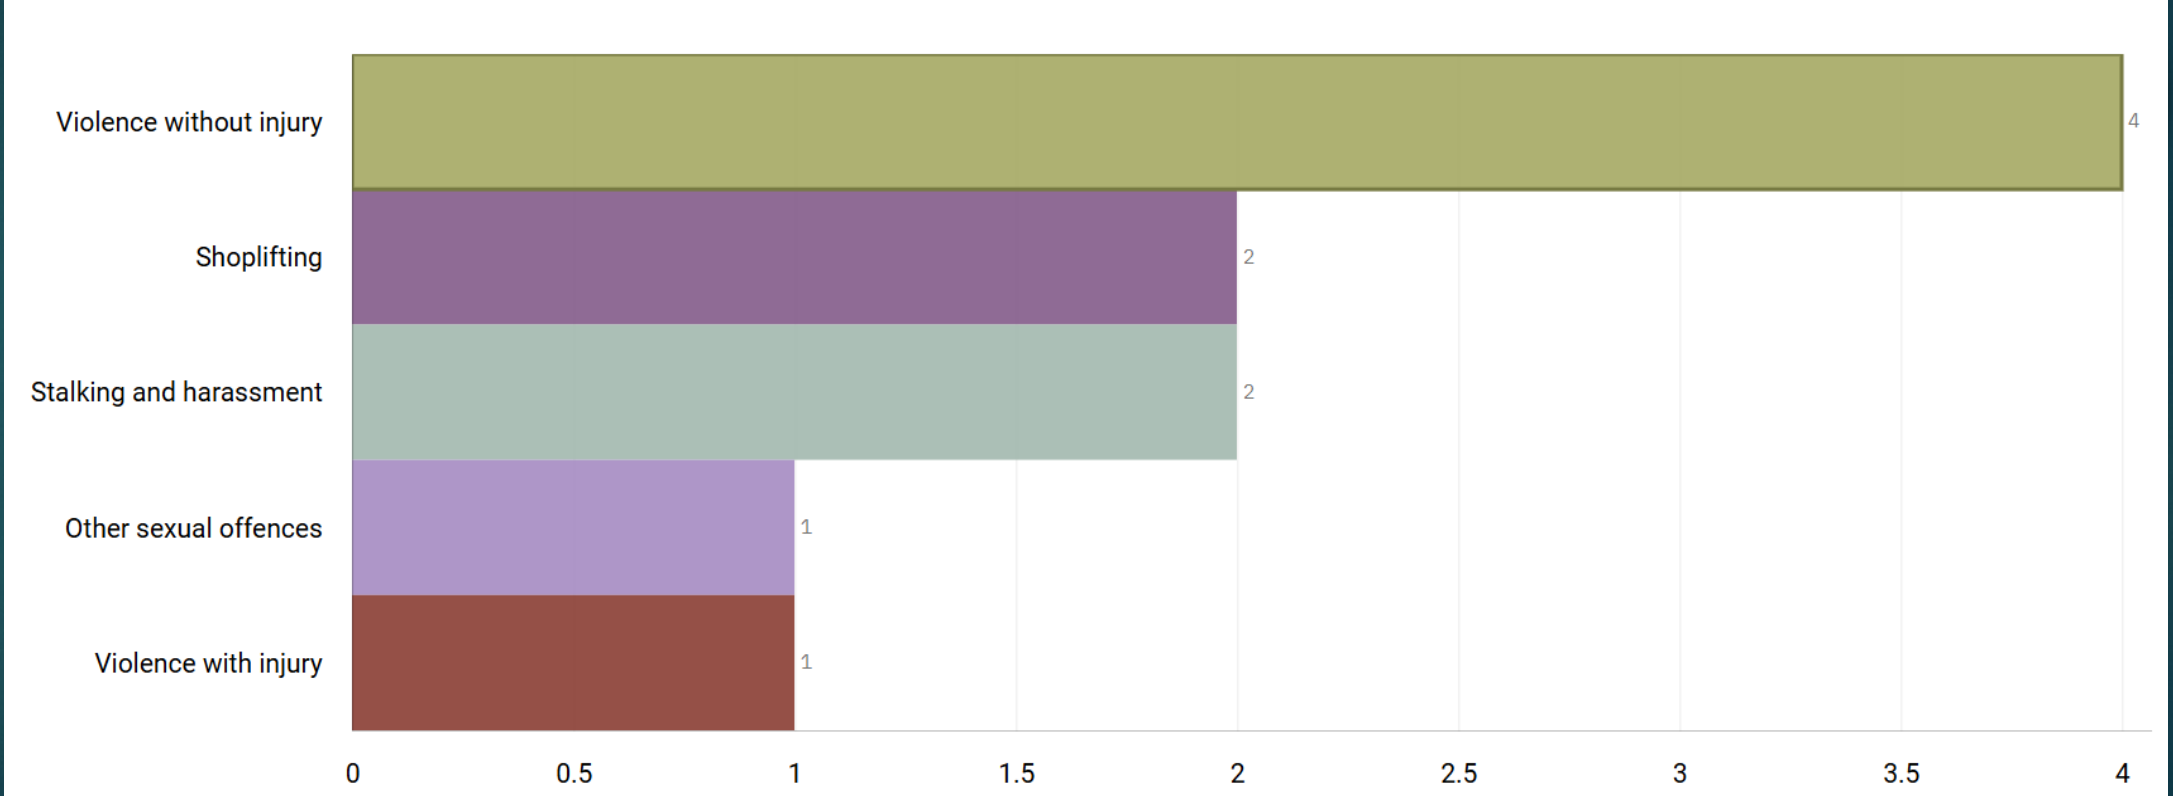

J1B4 Woodbank ALL RECORDED CRIME

Number of Crimes by Crime Tree Level Four (Highest Volume Contributor)

J1B4 Woodbank “Street Name” Stats

J1B4	Woodbank	Assault		PALACE CLOSE	OFFERTON	SK1 4BF

J1B5 Hillgate and Heavily ALL RECORDED CRIME

Number of Crimes by Crime Tree Level Four (Highest Volume Contributor)

J1B5 Hillgate And Heavily “Street Name” Stats

J1B5	Hillgate/Heaviley	Assault	LIDL UK GMBH	HEMPSHAW LANE	OFFERTON	SK1 4LG
J1B5	Hillgate/Heaviley	ASB	ST THOMAS PARK PLAYGROUND	HEMPSHAW LANE	OFFERTON	SK1 4LP
J1B5	Hillgate/Heaviley	Shoplifting	LIDL UK GMBH	HEMPSHAW LANE	OFFERTON	SK1 4LG
J1B5	Hillgate/Heaviley	Youths	BEAVER HOUSE	VICTORIA PARK	OFFERTON	SK1 4ER
J1B5	Hillgate/Heaviley	ASB		HALL STREET	OFFERTON	SK1 4HR