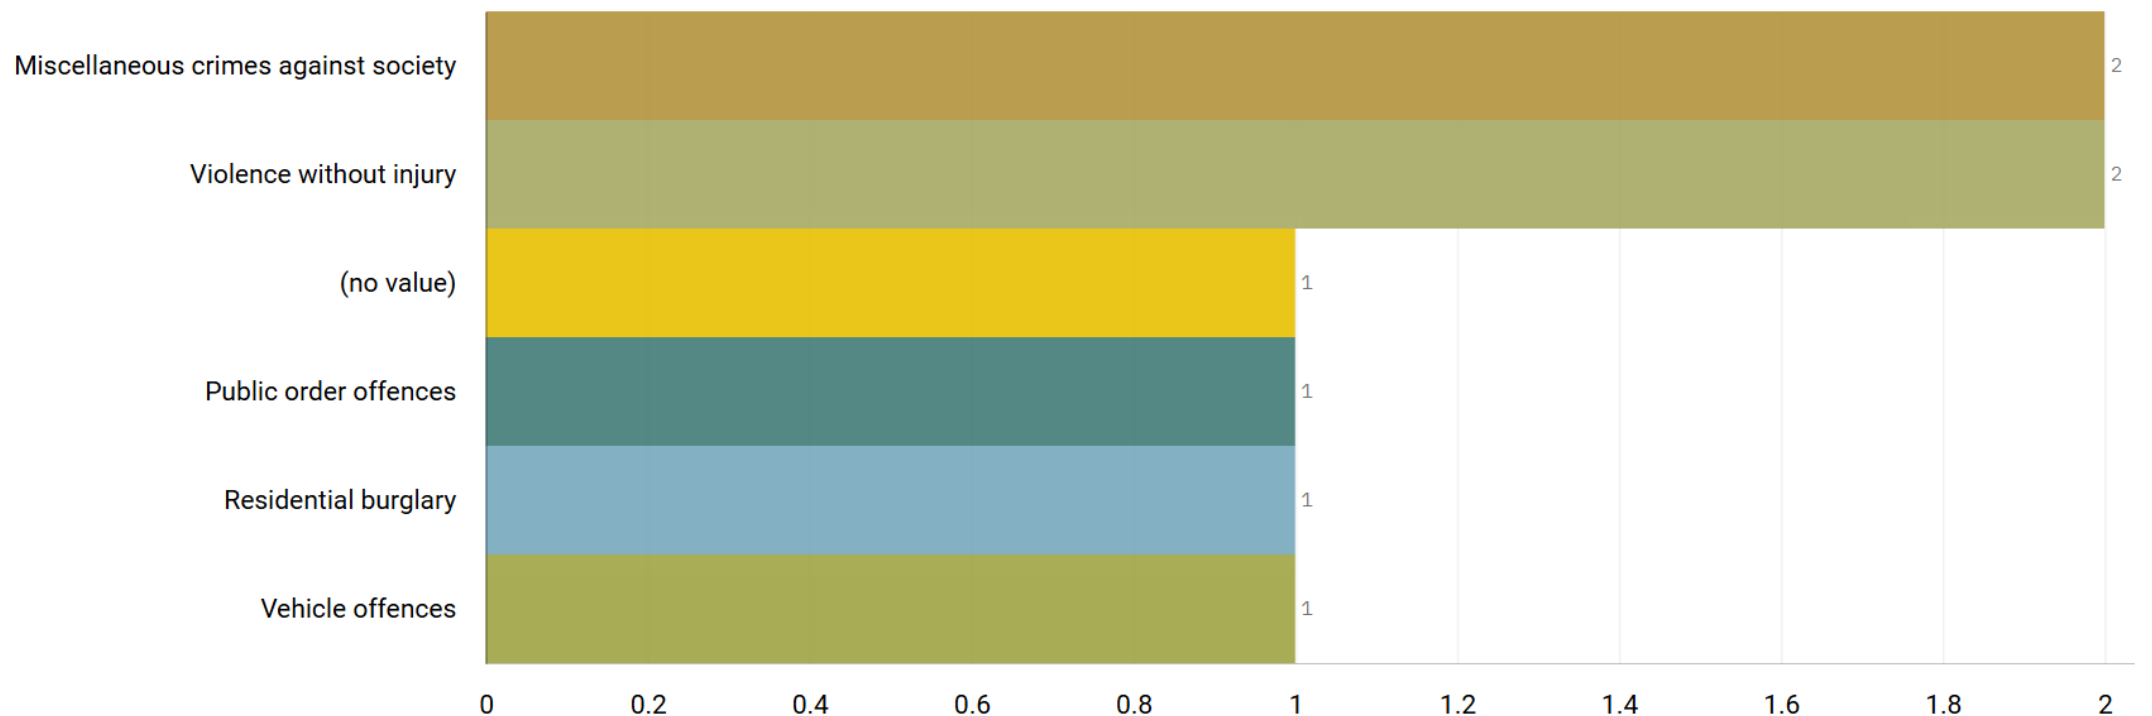

J1B4 Woodbank ALL RECORDED CRIME

Number of Crimes by Crime Tree Level Four (Highest Volume Contributor)