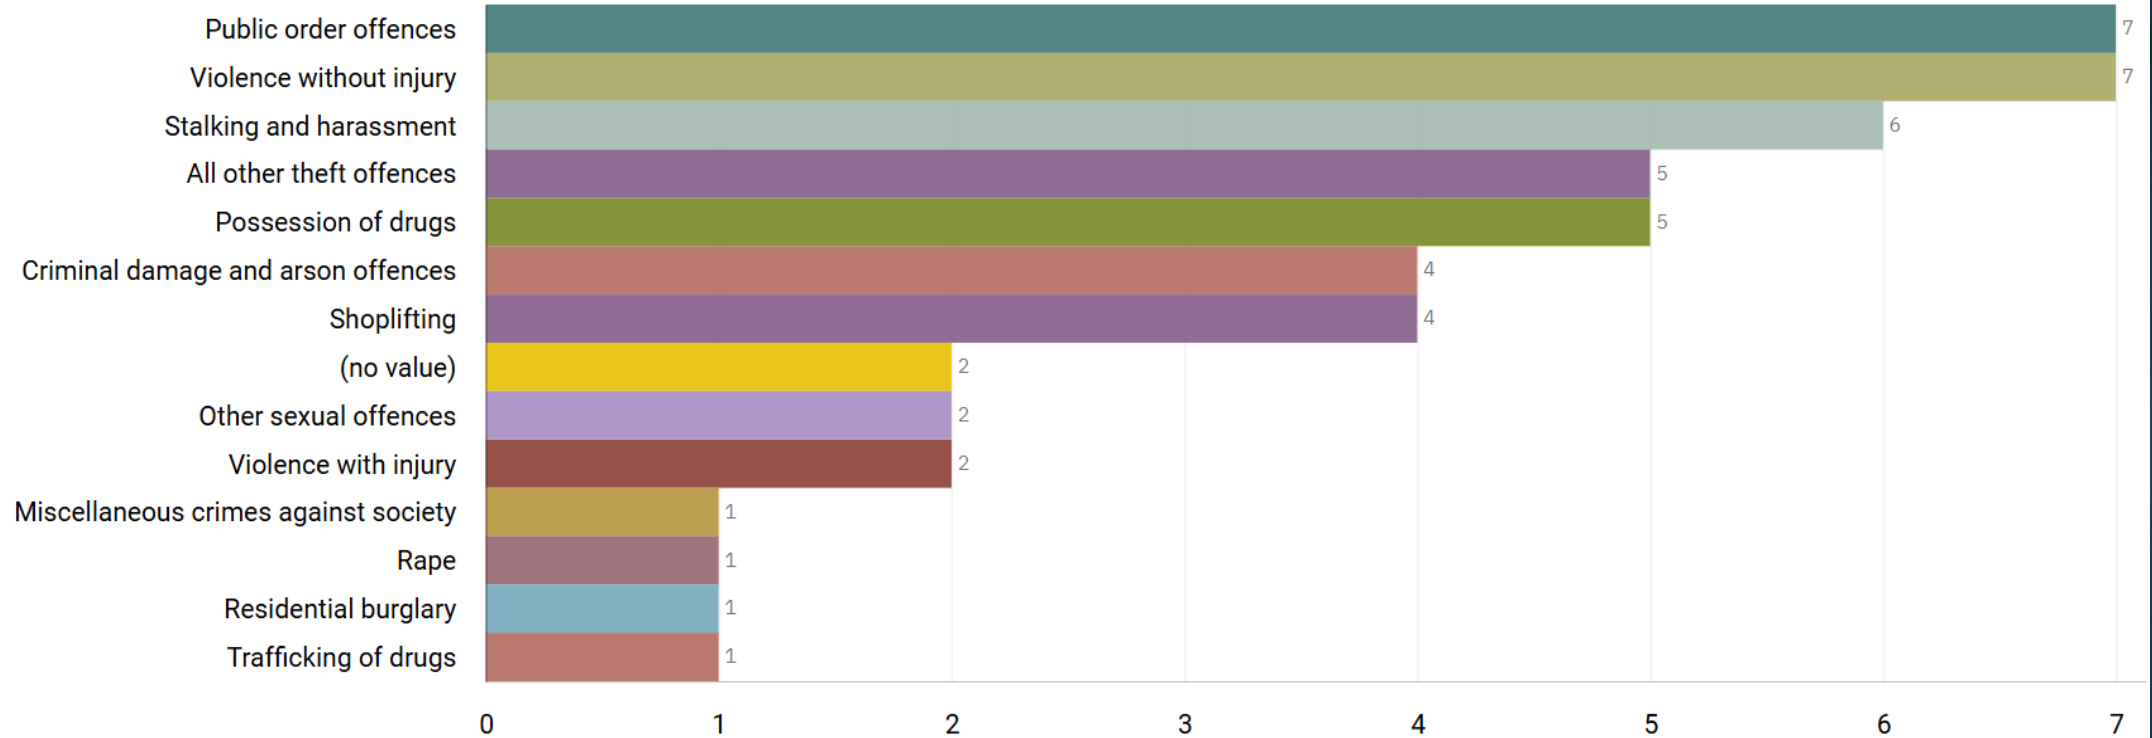

J1C6 Cheadle Heath ALL RECORDED CRIME

Number of Crimes by Crime Tree Level Four (Highest Volume Contributor)

J1C6 Cheadle Heath “Street Name” Stats

J1C6	Cheadle Heath	Assault	CECIL COURT	KENT ROAD		SK3 0JD
J1C6	Cheadle Heath	ASB		STOCKPORT ROAD	CHEADLE HEATH	SK3 0NW

J1K1 Adswood/J1K2 Bridgehall ALL RECORDED CRIME

Number of Crimes by Crime Tree Level Four (Highest Volume Contributor)

J1K1 Adswood / J1K2 Bridgehall “Street Name” Stats

J1K2	Adswood/Bridgehall	Assault	CALE GREEN NURSING HOME	ADSWOOD LANE WEST	CALE GREEN	SK3 8HZ
J1K2	Adswood/Bridgehall	Assault	BAMFORD CLOSE ELDERLY PEOPLES HOME	ADSWOOD LANE WEST	CALE GREEN	SK3 8HT
J1K2	Adswood/Bridgehall	Theft		ADSWOOD TERRACE	CALE GREEN	SK3 8JW
J1K2	Adswood/Bridgehall	Assault		ADSWOOD TERRACE	CALE GREEN	SK3 8JW
J1K2	Adswood/Bridgehall	Shoplifting		BRAMHALL LANE	CALE GREEN	SK2 6JA
J1K2	Adswood/Bridgehall	Public Order	HEATHFIELD HOUSE	CALE GREEN	CALE GREEN	SK2 6RA
J1K1	Adswood/Bridgehall	Theft		WIMBORNE CLOSE	CHEADLE HULME	SK8 5RB
J1K2	Adswood/Bridgehall	Public Order		PEEL STREET	CALE GREEN	SK2 6QA
J1K2	Adswood/Bridgehall	Disturbance		OSBORNE ROAD	CALE GREEN	SK2 6RL
J1K1	Adswood/Bridgehall	Harassment		WESTMEATH AVENUE	CHEADLE HULME	SK8 5BX
J1K2	Adswood/Bridgehall	Shoplifting		BRAMHALL LANE	CALE GREEN	SK2 6HT
J1K2	Adswood/Bridgehall	Theft		ELF MILL TERRACE	CALE GREEN	SK3 8HX
J1K2	Adswood/Bridgehall	Shoplifting		BRAMHALL LANE	CALE GREEN	SK2 6HT
J1K2	Adswood/Bridgehall	Public Order		WELDON CRESCENT	ADSWOOD	SK3 8PX
J1K2	Adswood/Bridgehall	Public Order	CALE GREEN NURSING HOME	ADSWOOD LANE WEST	CALE GREEN	SK3 8HZ