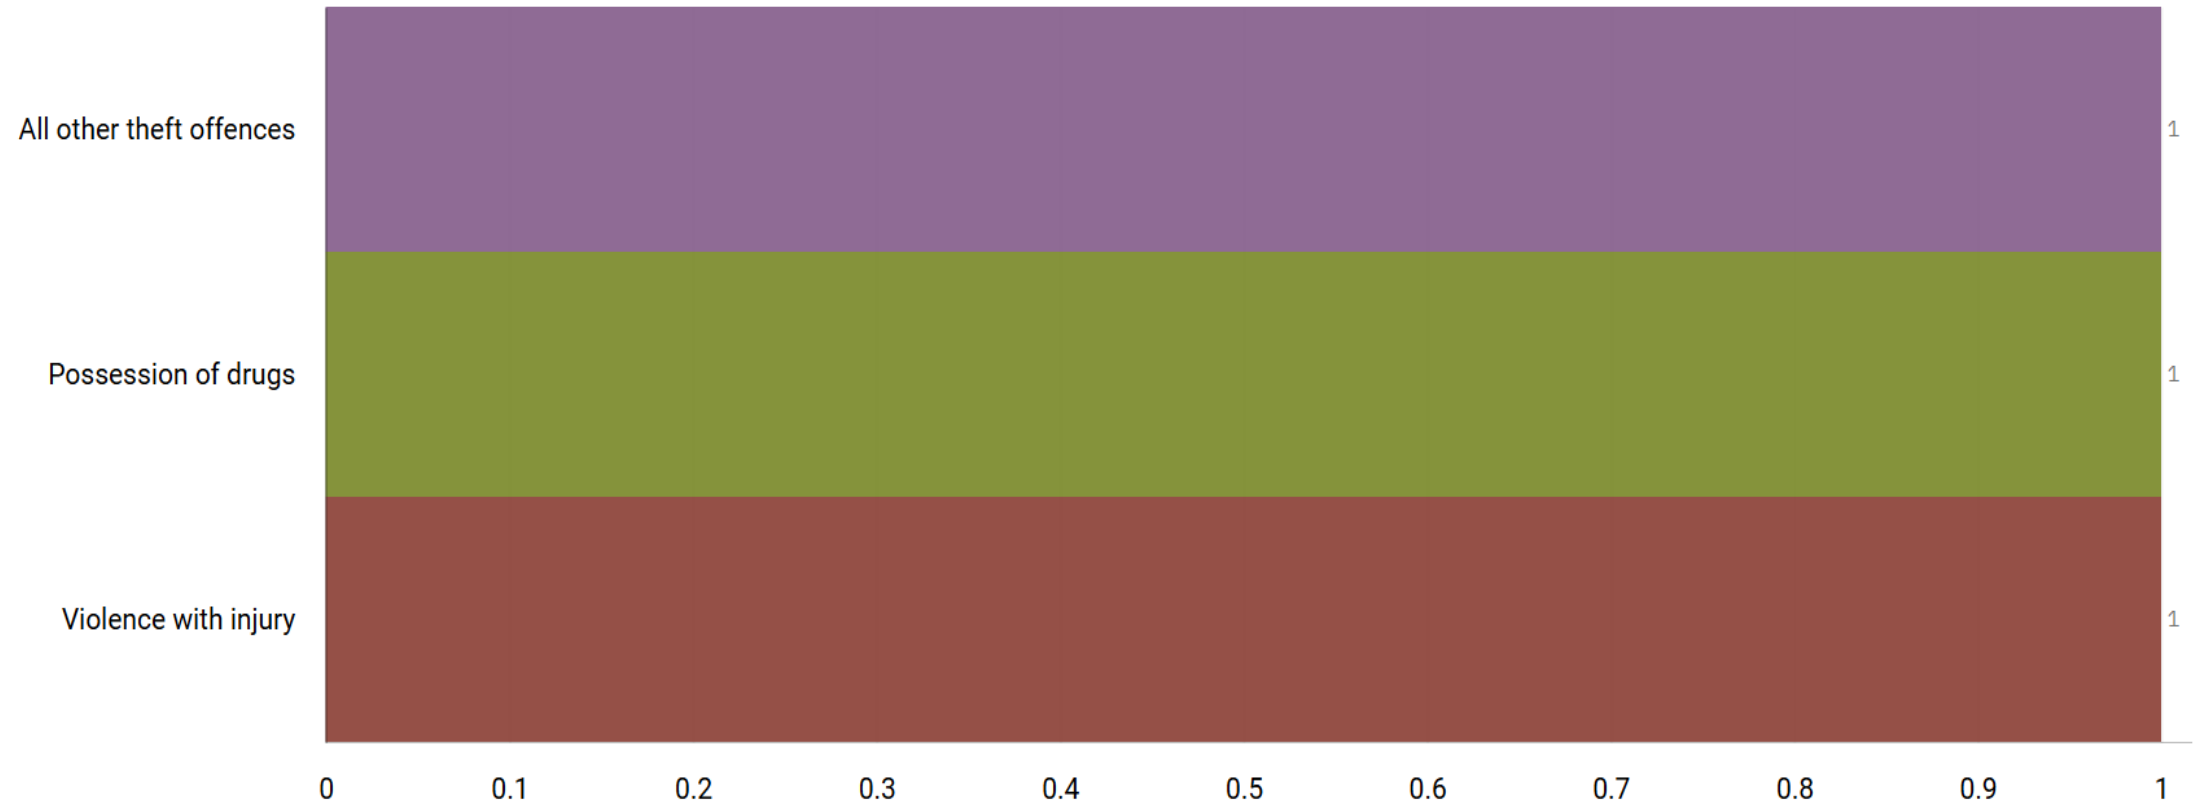

J1C5 Edgeley ALL RECORDED CRIME

Number of Crimes by Crime Tree Level Four (Highest Volume Contributor)

J1C5 Edgeley “Street Name” Stats

J1C5	Edgeley	Burglary		ST LESMO ROAD	EDGELEY	SK3 0TZ
J1C5	Edgeley	Harassment	PEMBROKE HOUSE	YORK STREET	EDGELEY	SK3 9HN
J1C5	Edgeley	Theft		BLOOM STREET	EDGELEY	SK3 9LE
J1C5	Edgeley	Youth	LANCASTER HOUSE	YORK STREET	EDGELEY	SK3 9AF
J1C5	Edgeley	ASB	LANCASTER HOUSE	YORK STREET	EDGELEY	SK3 9AF
J1C5	Edgeley	ASB		CASTLE STREET	EDGELEY	SK3 9AT
J1C5	Edgeley	Robbery		CASTLE STREET	EDGELEY	SK3 9AL
J1C5	Edgeley	Assault		LABURNUM WAY	EDGELEY	SK3 0LP
J1C5	Edgeley	Disturbance		STOCKPORT ROAD	CHEADLE HEATH	SK3 0TQ
J1C5	Edgeley	Damage To Motor Vehicle		FOX STREET	EDGELEY	SK3 9EL
J1C5	Edgeley	Burglary		ST LESMO ROAD	EDGELEY	SK3 0TZ
J1C5	Edgeley	ASB		CASTLE STREET	EDGELEY	SK3 9AD
J1C5	Edgeley	Theft		LABURNUM WAY	EDGELEY	SK3 0LP
J1C5	Edgeley	Assault		GRENVILLE STREET	EDGELEY	SK3 9ET
J1C5	Edgeley	Criminal Damage		BLOOM STREET	EDGELEY	SK3 9LA
J1C5	Edgeley	Damage To Motor Vehicle				
J1C5	Edgeley	Attempted Shoplifting	WM MORRISON SUPERMARKET	EDGELEY ROAD	CHEADLE HEATH	SK3 0RJ
J1C5	Edgeley	Neighbour Issues		MYRTLE STREET	EDGELEY	SK3 0JW
J1C5	Edgeley	ASB		STOCKPORT ROAD	CHEADLE HEATH	SK3 0TQ
J1C5	Edgeley	Shoplifting	WM MORRISON SUPERMARKET	EDGELEY ROAD	CHEADLE HEATH	SK3 0RJ
J1C5	Edgeley	Burglary		ST LESMO ROAD	EDGELEY	SK3 0TZ
J1C5	Edgeley	Shoplifting	WM MORRISON SUPERMARKET	EDGELEY ROAD	CHEADLE HEATH	SK3 0RJ
J1C5	Edgeley	ASB		CASTLE STREET	EDGELEY	SK3 9AT

J1C6 Cheadle Heath ALL RECORDED CRIME

Number of Crimes by Crime Tree Level Four (Highest Volume Contributor)

J1C6 Cheadle Heath “Street Name” Stats

J1C6	Cheadle Heath	Assault	CECIL COURT	KENT ROAD		SK3 0JD
J1C6	Cheadle Heath	ASB		STOCKPORT ROAD	CHEADLE HEATH	SK3 0NW