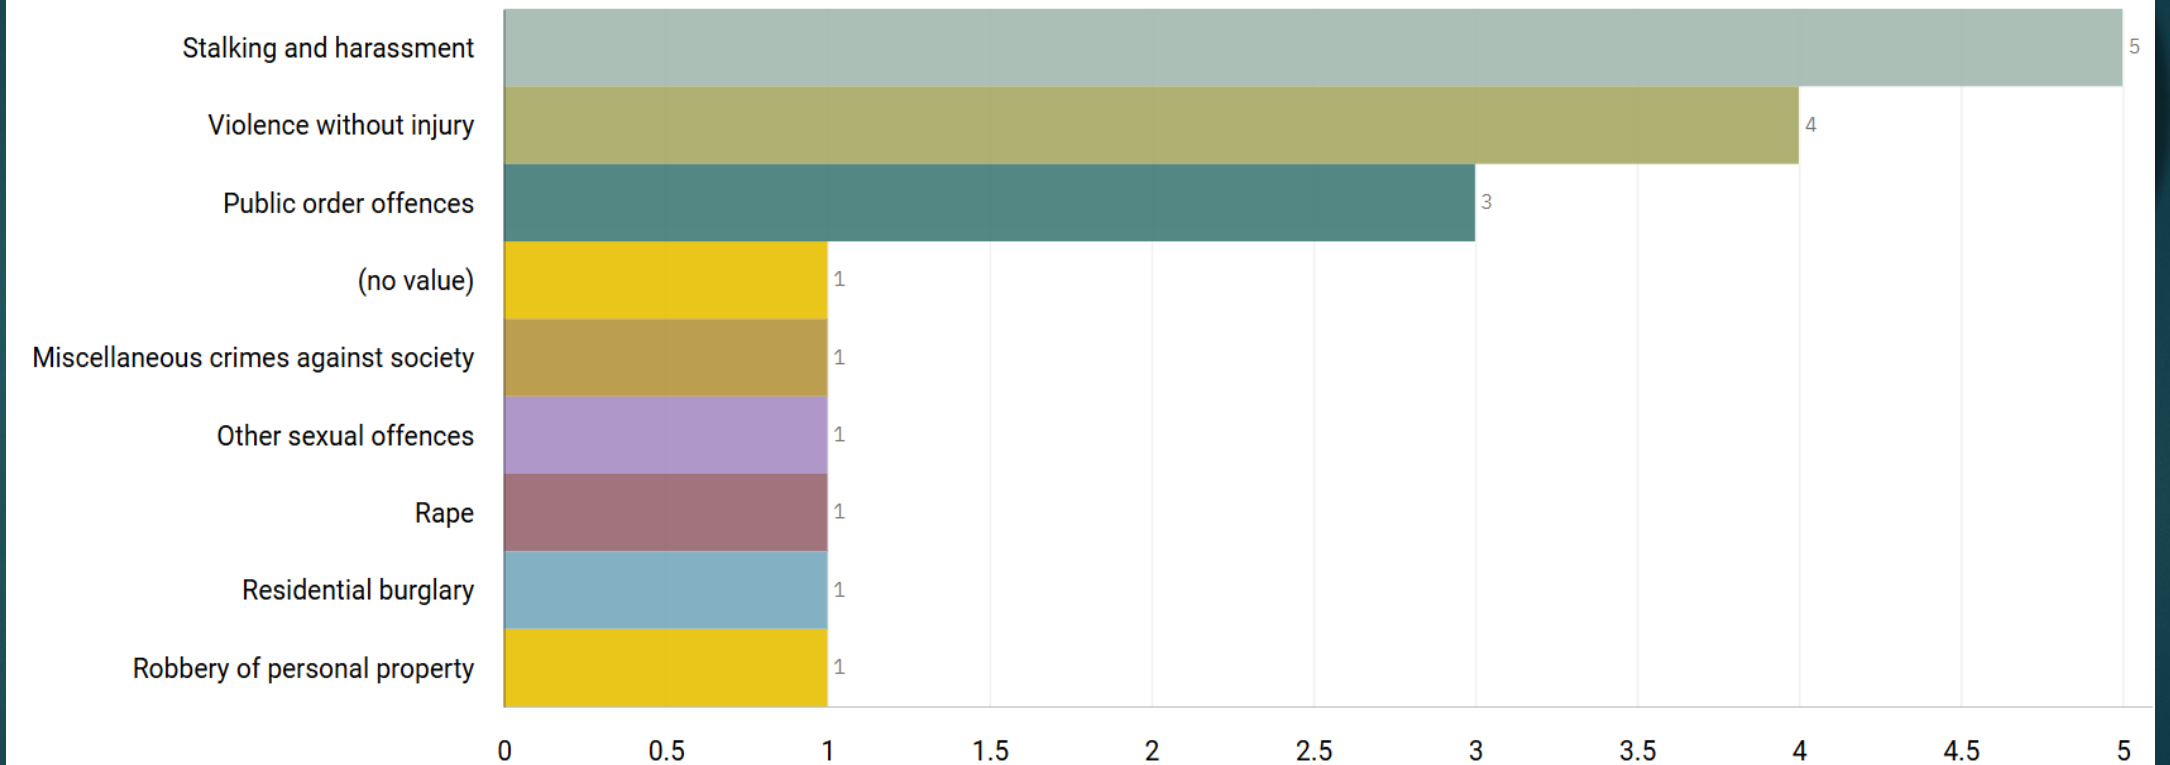

J1F1 Brinnington ALL RECORDED CRIME

Number of Crimes by Crime Tree Level Four (Highest Volume Contributor)