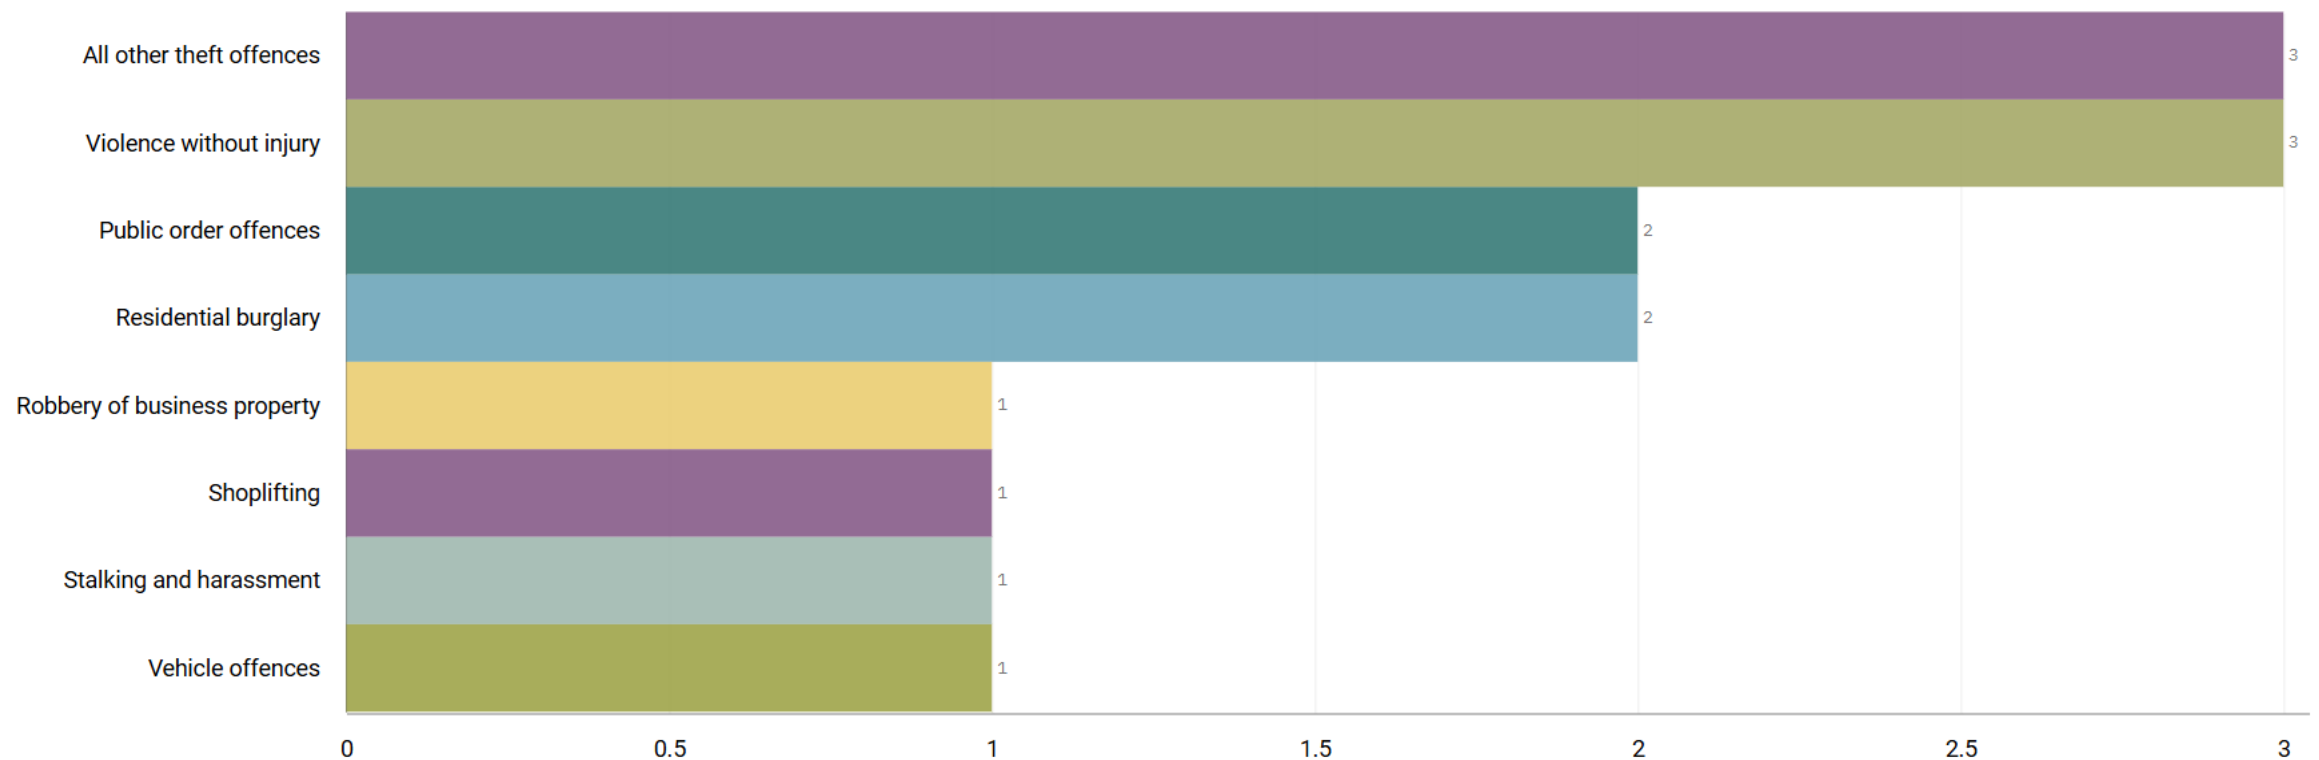

J1A3 Shaw Heath ALL RECORDED CRIME

Number of Crimes by Crime Tree Level Four (Highest Volume Contributor)

J1A3 Shaw Heath “Street Name” Stats

J1A3	Shaw Heath	Dosturbance		MOTTRAM TOWERS	MOTTRAM FOLD	SK1 3NY
J1A3	Shaw Heath	Public Order	CHURCHGATE HOUSE	CHURCHGATE		SK1 1YJ
J1A3	Shaw Heath	Public Order		SHAW HEATH WELLINGTON ROAD SOUTH	CALE GREEN	SK2 6QP
J1A3	Shaw Heath	Theft		GRAND CENTRAL SQUARE		SK1 3SS
J1A3	Shaw Heath	Criminal Damage		BOSDEN CLOSE		SK1 3TA
J1A3	Shaw Heath	Theft From Dwelling			KIMBERLEY STREET	SK1 3PF
J1A3	Shaw Heath	Assault		SHAW HEATH PARK WELLINGTON ROAD SOUTH		SK3 8EB
J1A3	Shaw Heath	Public Order	GRAND CENTRAL LEISURE PARK	GRAND CENTRAL SQUARE		SK1 3TA
J1A3	Shaw Heath	Public Order	STOCKPORT SPORTS TRUST	WELLINGTON ROAD SOUTH		SK1 3TA
J1A3	Shaw Heath	Assault	STOCKPORT COUNCIL			SK1 3SS
J1A3	Shaw Heath	Harassment		COOPER STREET		SK1 3QL
J1A3	Shaw Heath	Harassment		RANGE ROAD	CALE GREEN	SK3 8EA

J1B4 Woodbank ALL RECORDED CRIME

Number of Crimes by Crime Tree Level Four (Highest Volume Contributor)

J1B4 Woodbank “Street Name” Stats

J1B4	Woodbank	Neighbour Issues		BEVERLEY ROAD	OFFERTON	SK2 5AY
J1B4	Woodbank	Aggressive Male	PRIMELIGHT ADVERTISING LTD	HALL STREET	OFFERTON	SK1 4DA
J1B4	Woodbank	Burglary		ASHLEY ROAD	OFFERTON	SK2 5BH

J1B5 Hillgate and Heavily ALL RECORDED CRIME

Number of Crimes by Crime Tree Level Four (Highest Volume Contributor)

J1B5 Hillgate And Heavily “Street Name” Stats

J1B5	Hillgate/Heaviley	Harassment		HARROP STREET	HEAVILEY	SK1 3JP
J1B5	Hillgate/Heaviley	Shoplifting		HALL STREET	OFFERTON	SK1 4HR
J1B5	Hillgate/Heaviley	Attempt Burglary		TREVOR GROVE	OFFERTON	SK1 4DZ
J1B5	Hillgate/Heaviley	Theft	CLIFFORD COURT	BUXTON ROAD	GREAT MOOR	SK2 7BS
J1B5	Hillgate/Heaviley	Disturbance	LIDL	HEMPSHAW LANE	OFFERTON	SK1 4LG
J1B5	Hillgate/Heaviley	Theft Of Motor Vehicle		MARPLE COURT	HEAVILEY	SK1 3JD
J1B5	Hillgate/Heaviley	Theft		ST THOMAS PARK	OFFERTON	SK1 4EN
J1B5	Hillgate/Heaviley	Robbery		HALL STREET	OFFERTON	SK1 4HR