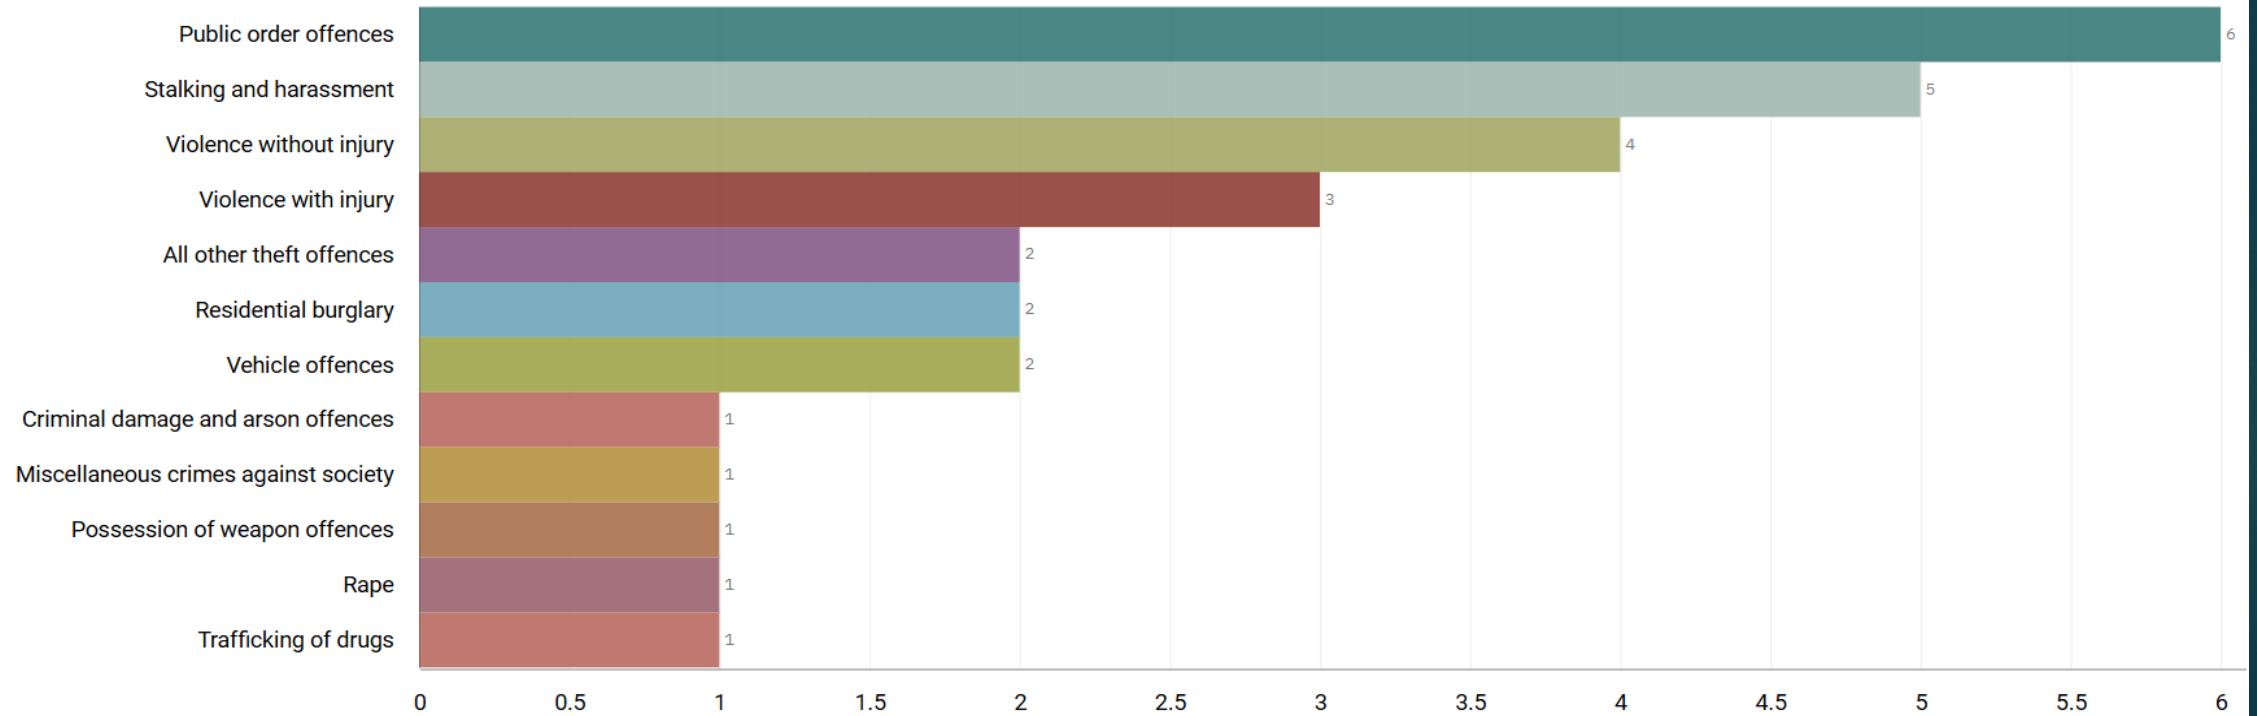

J1K1 Adswood/J1K2 Bridgehall ALL RECORDED CRIME

Number of Crimes by Crime Tree Level Four (Highest Volume Contributor)