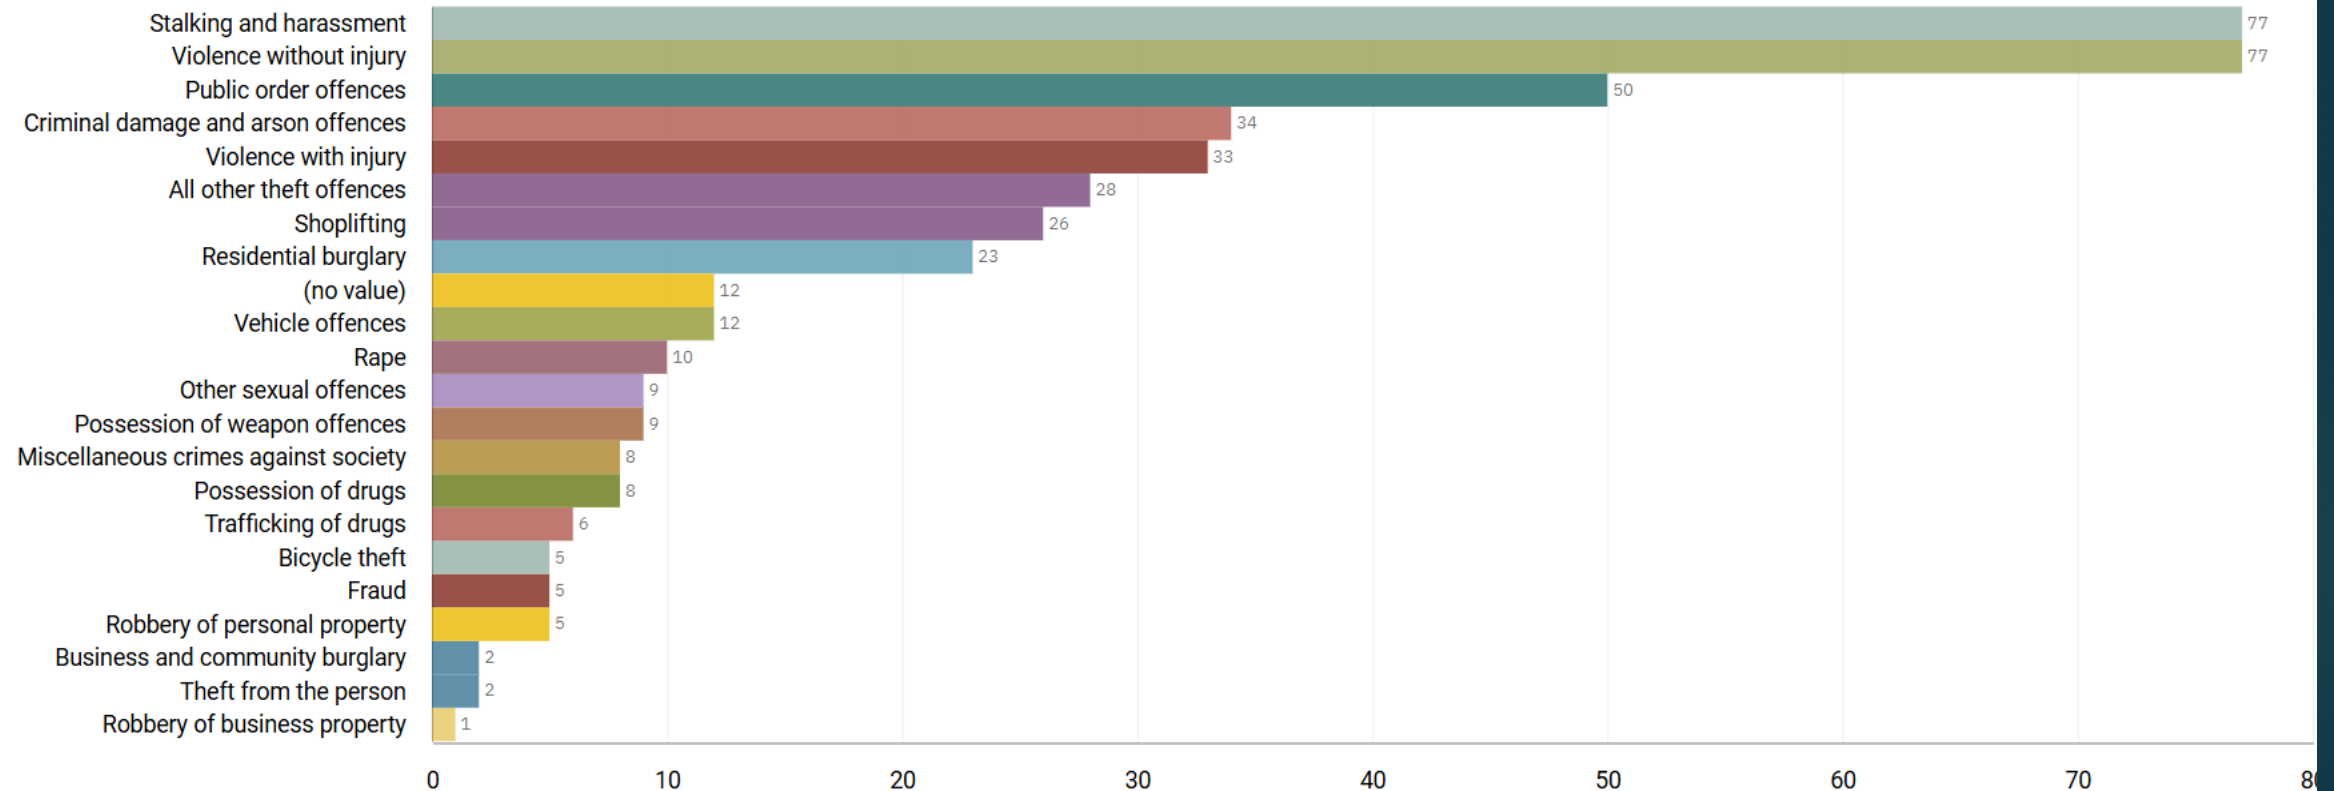

Number of Crimes by Crime Tree Level Four (Highest Volume Contributor)

J1F1 Brinnington
And
J1F2 Lancashire Hill
ALL RECORDED CRIME

J1F1 Brinnington ALL RECORDED CRIME

Number of Crimes by Crime Tree Level Four (Highest Volume Contributor)