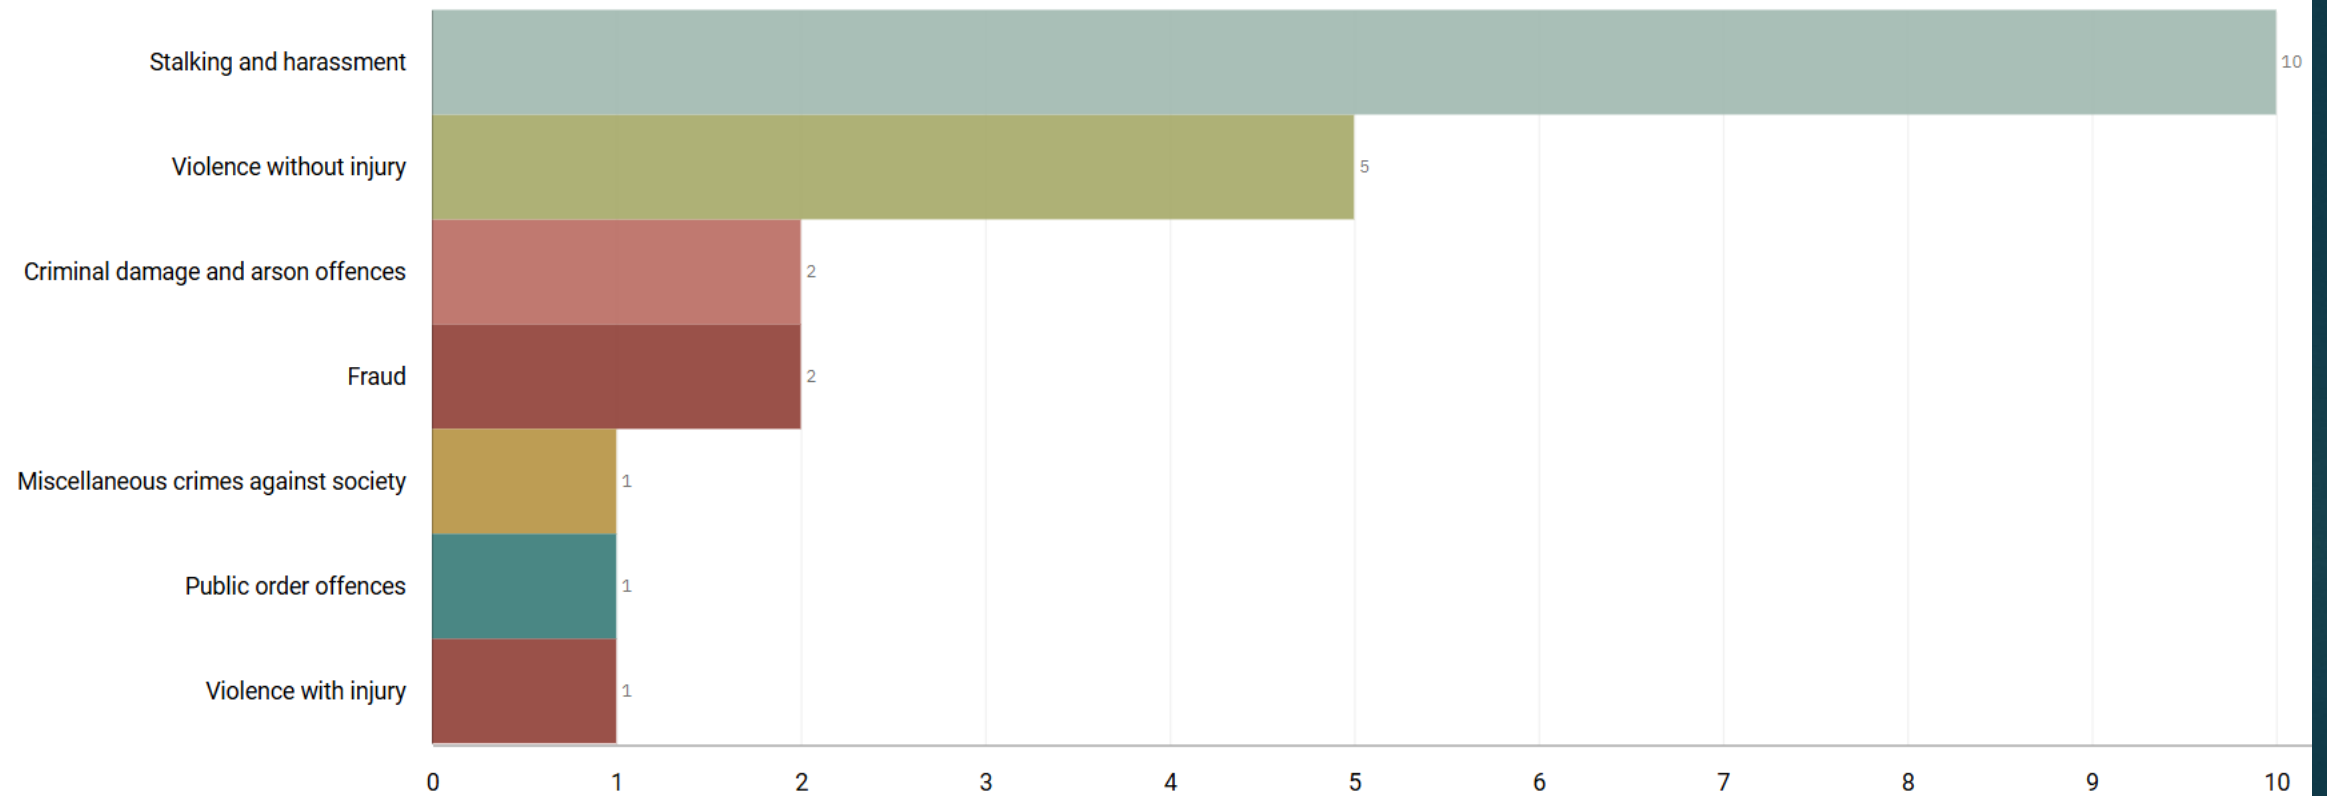

Number of Crimes by Crime Tree Level Four (Highest Volume Contributor)

J1F1 Brinnington
And
J1F2 Lancashire Hill
ALL RECORDED CRIME

J1F1 Brinnington ALL RECORDED CRIME

Number of Crimes by Crime Tree Level Four (Highest Volume Contributor)