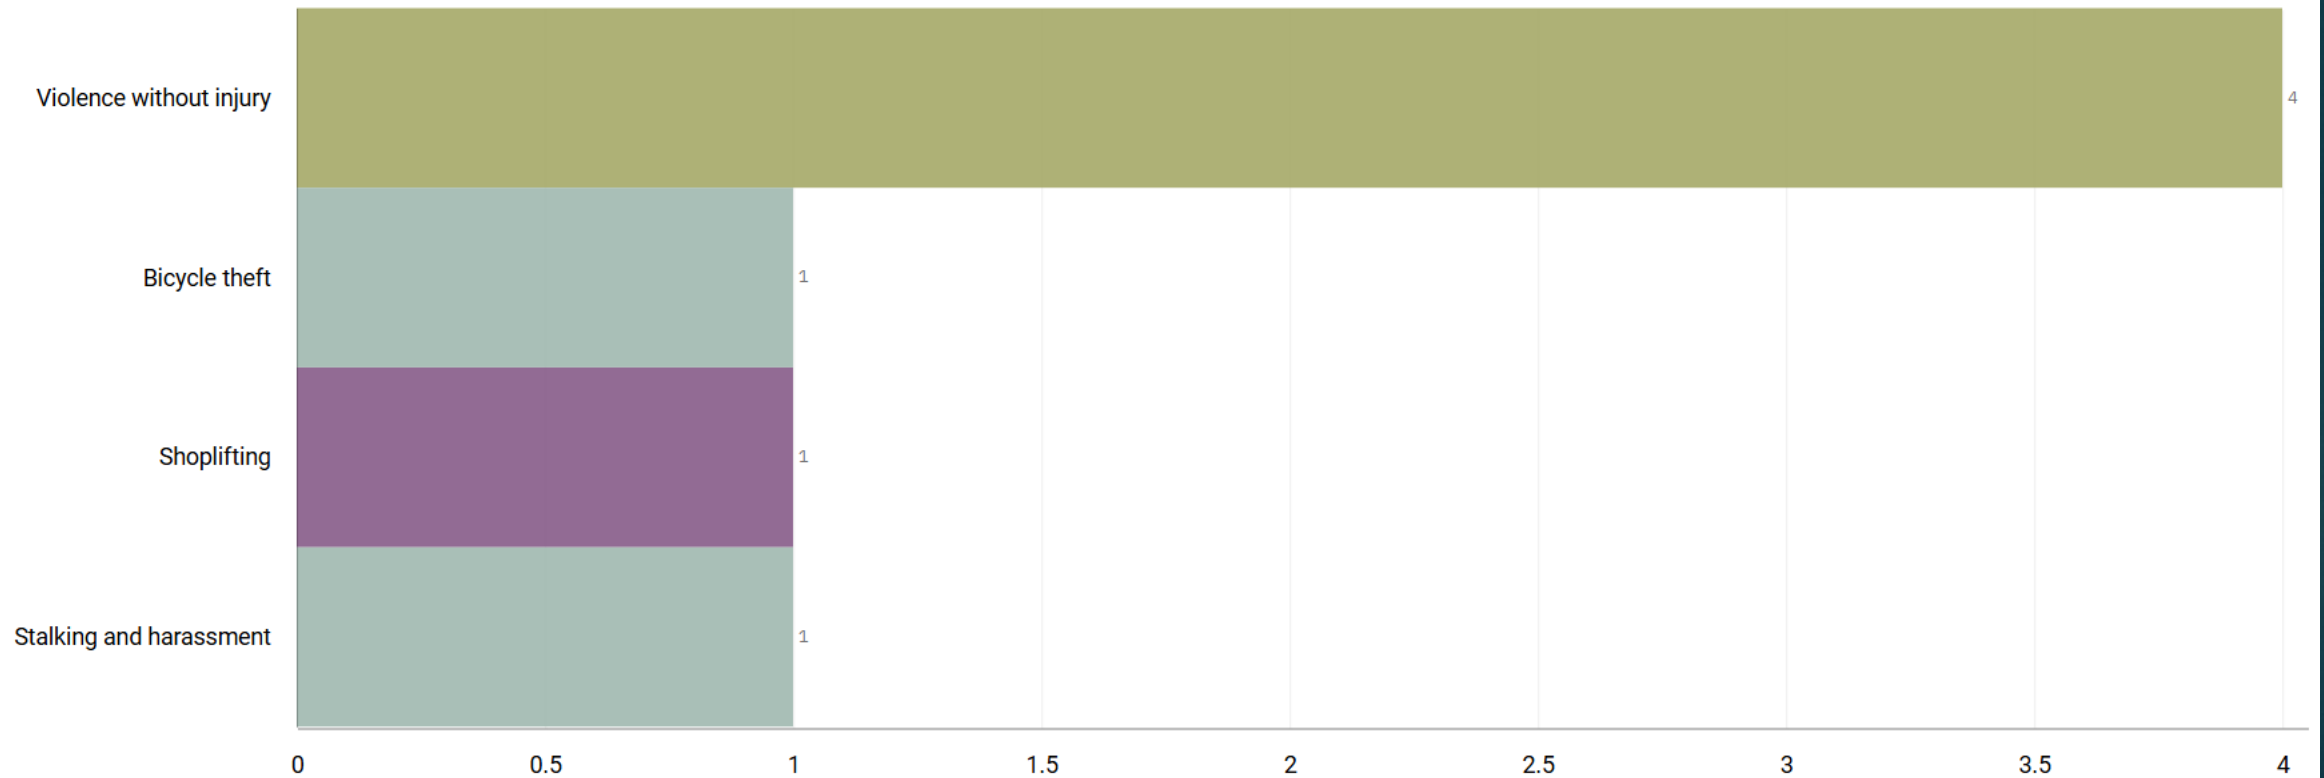

J1C4 Alexandra Park ALL RECORDED CRIME

Number of Crimes by Crime Tree Level Four (Highest Volume Contributor)