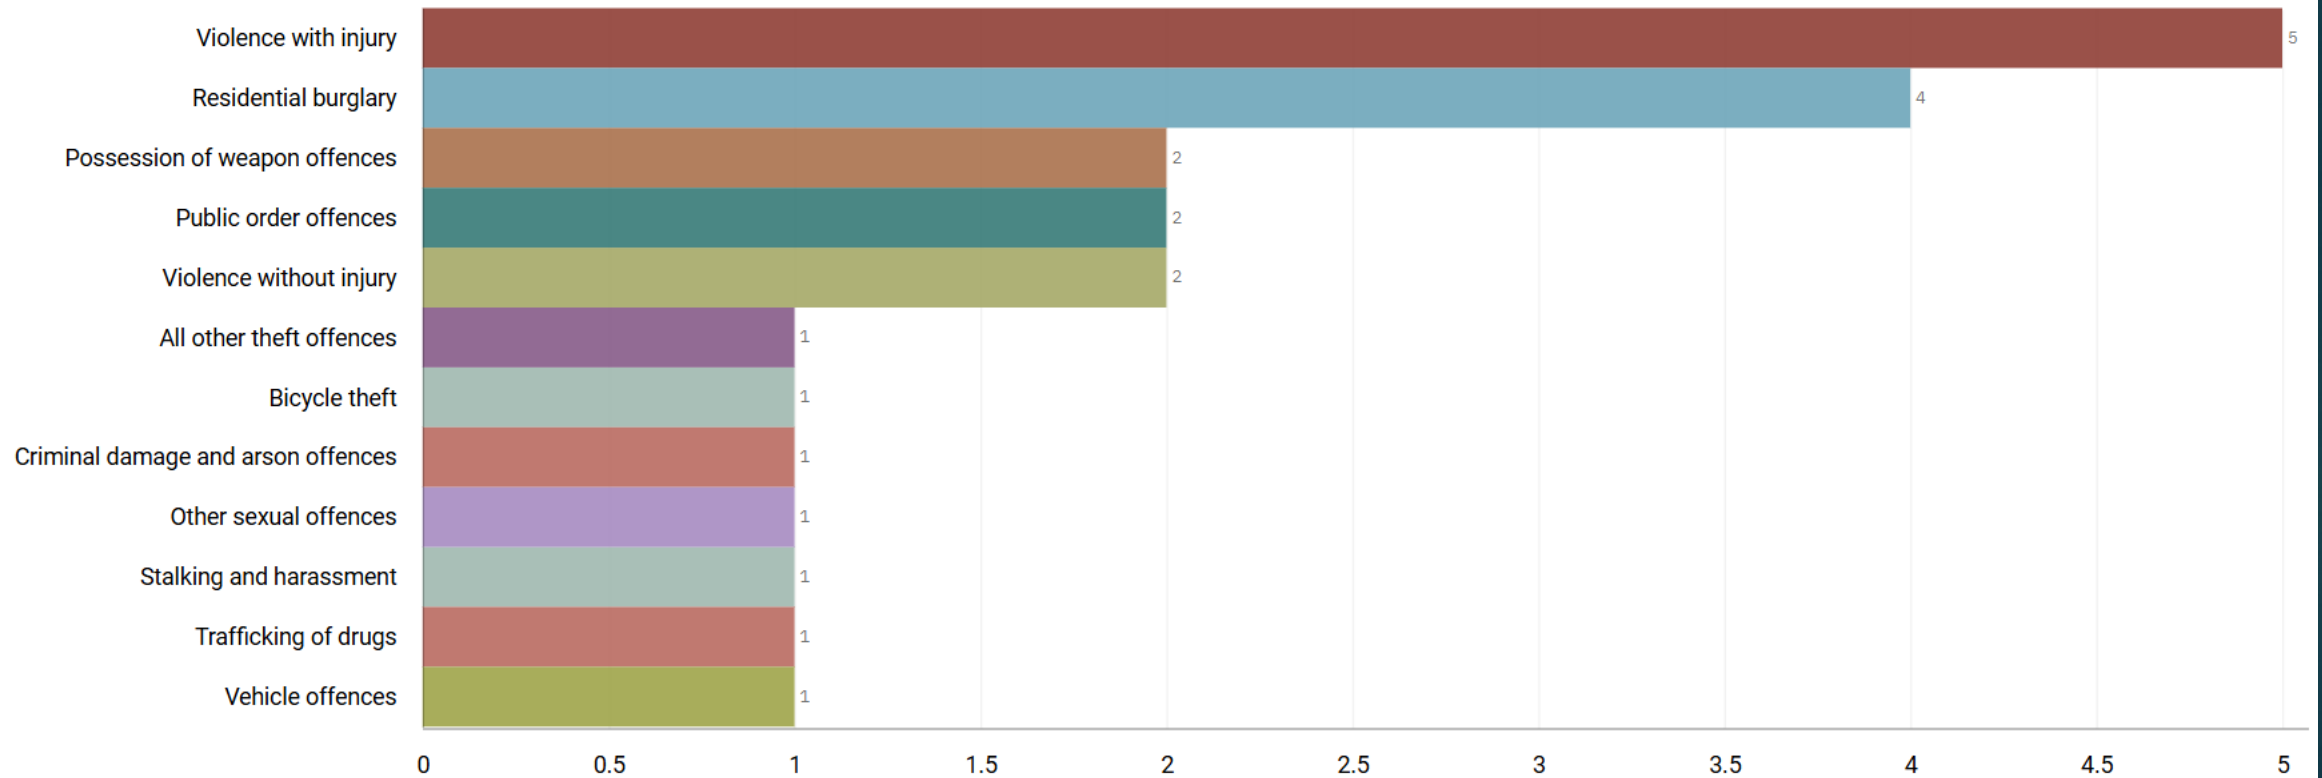

J1C5 Edgeley ALL RECORDED CRIME

Number of Crimes by Crime Tree Level Four (Highest Volume Contributor)