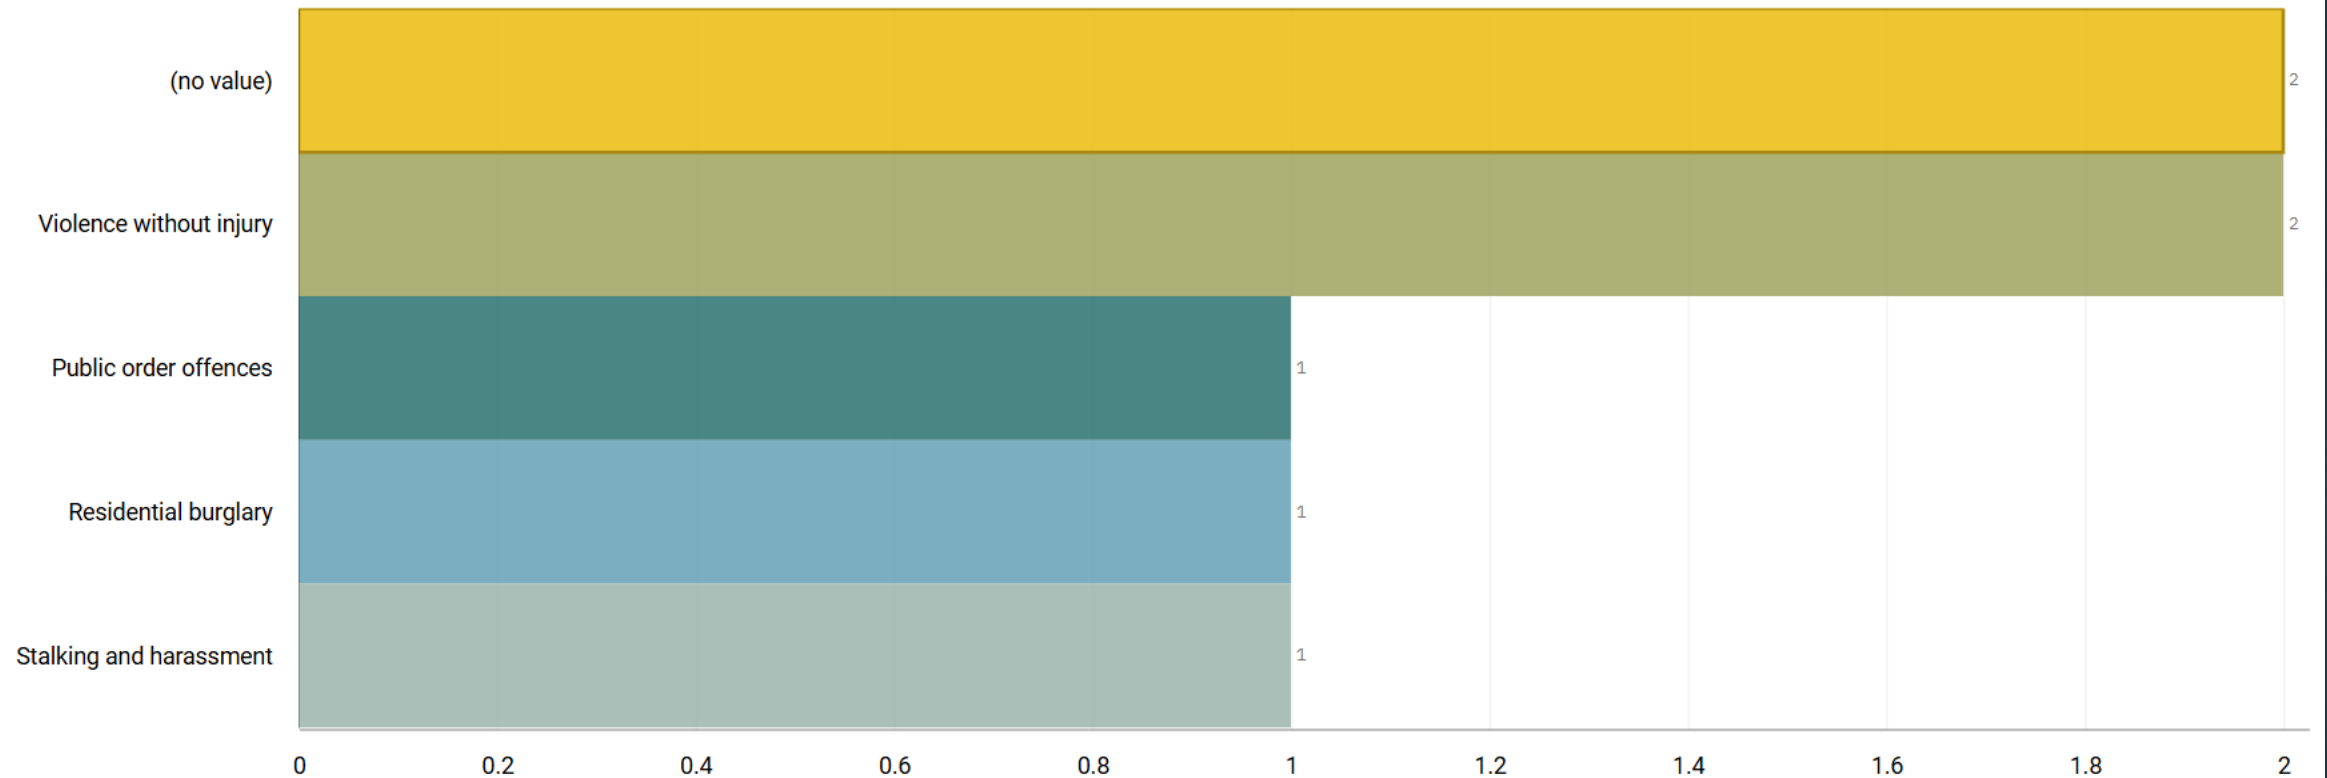

J1B4 Woodbank ALL RECORDED CRIME

Number of Crimes by Crime Tree Level Four (Highest Volume Contributor)