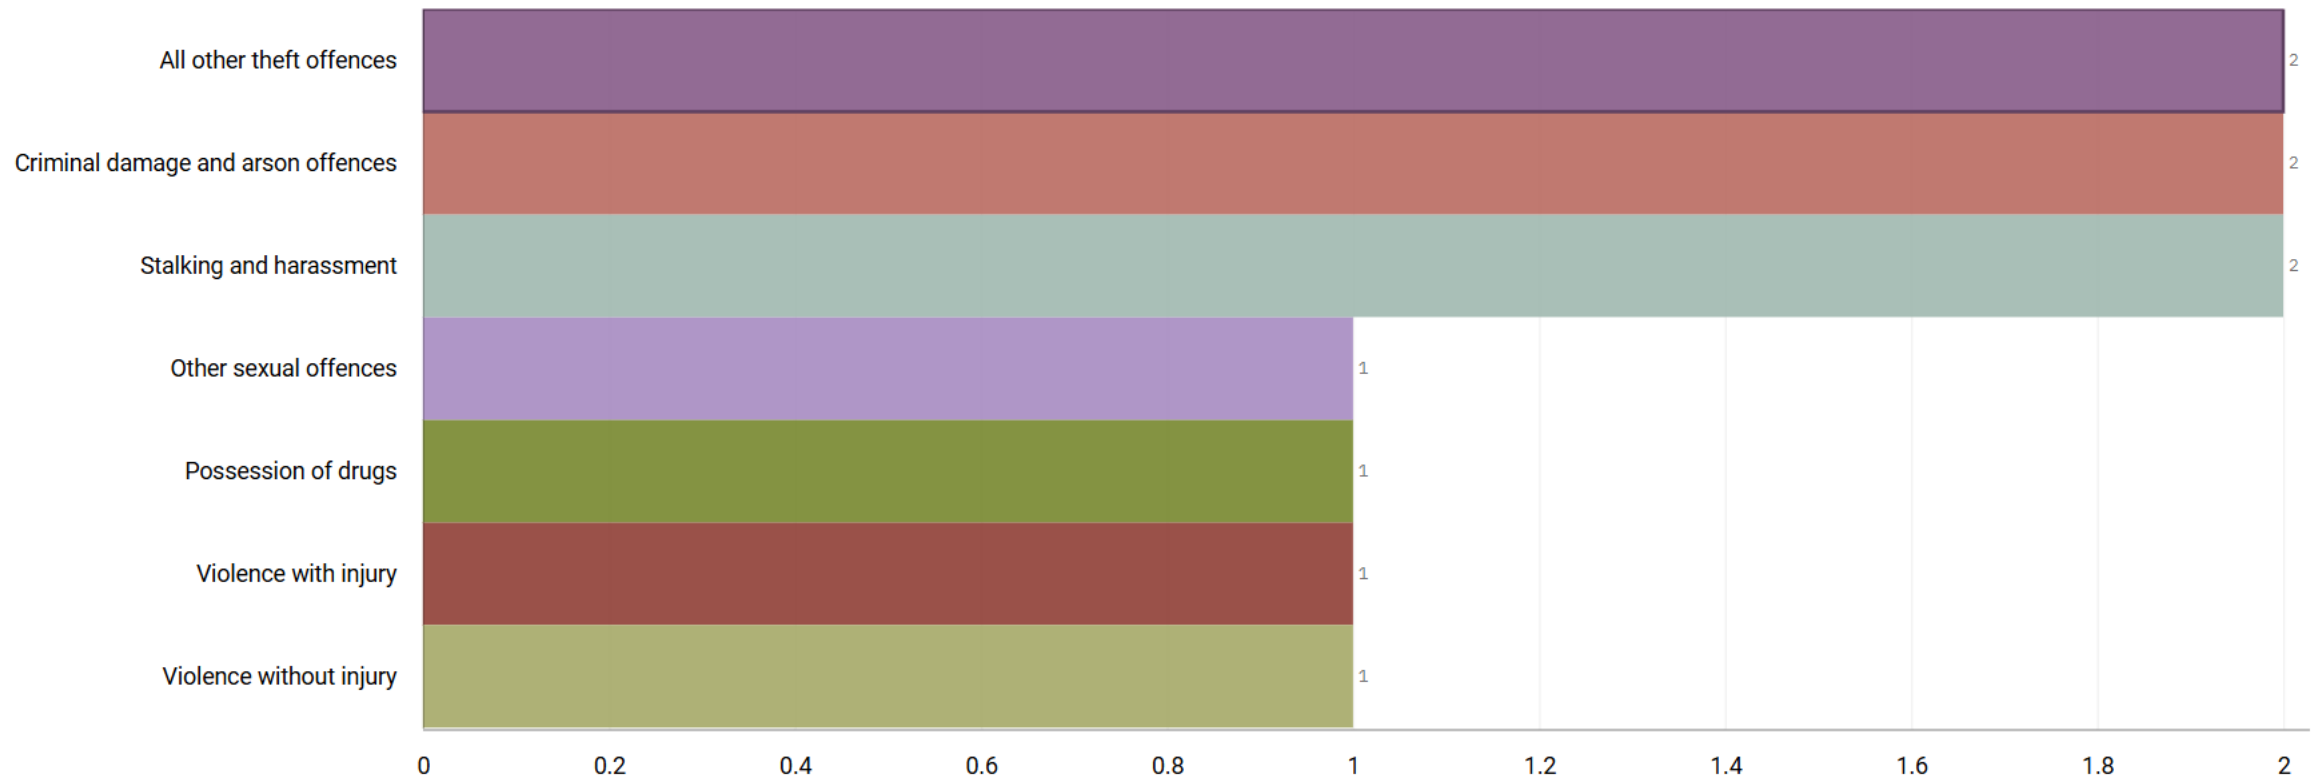

J1F2 Lancashire Hill ALL RECORDED CRIME

Number of Crimes by Crime Tree Level Four (Highest Volume Contributor)