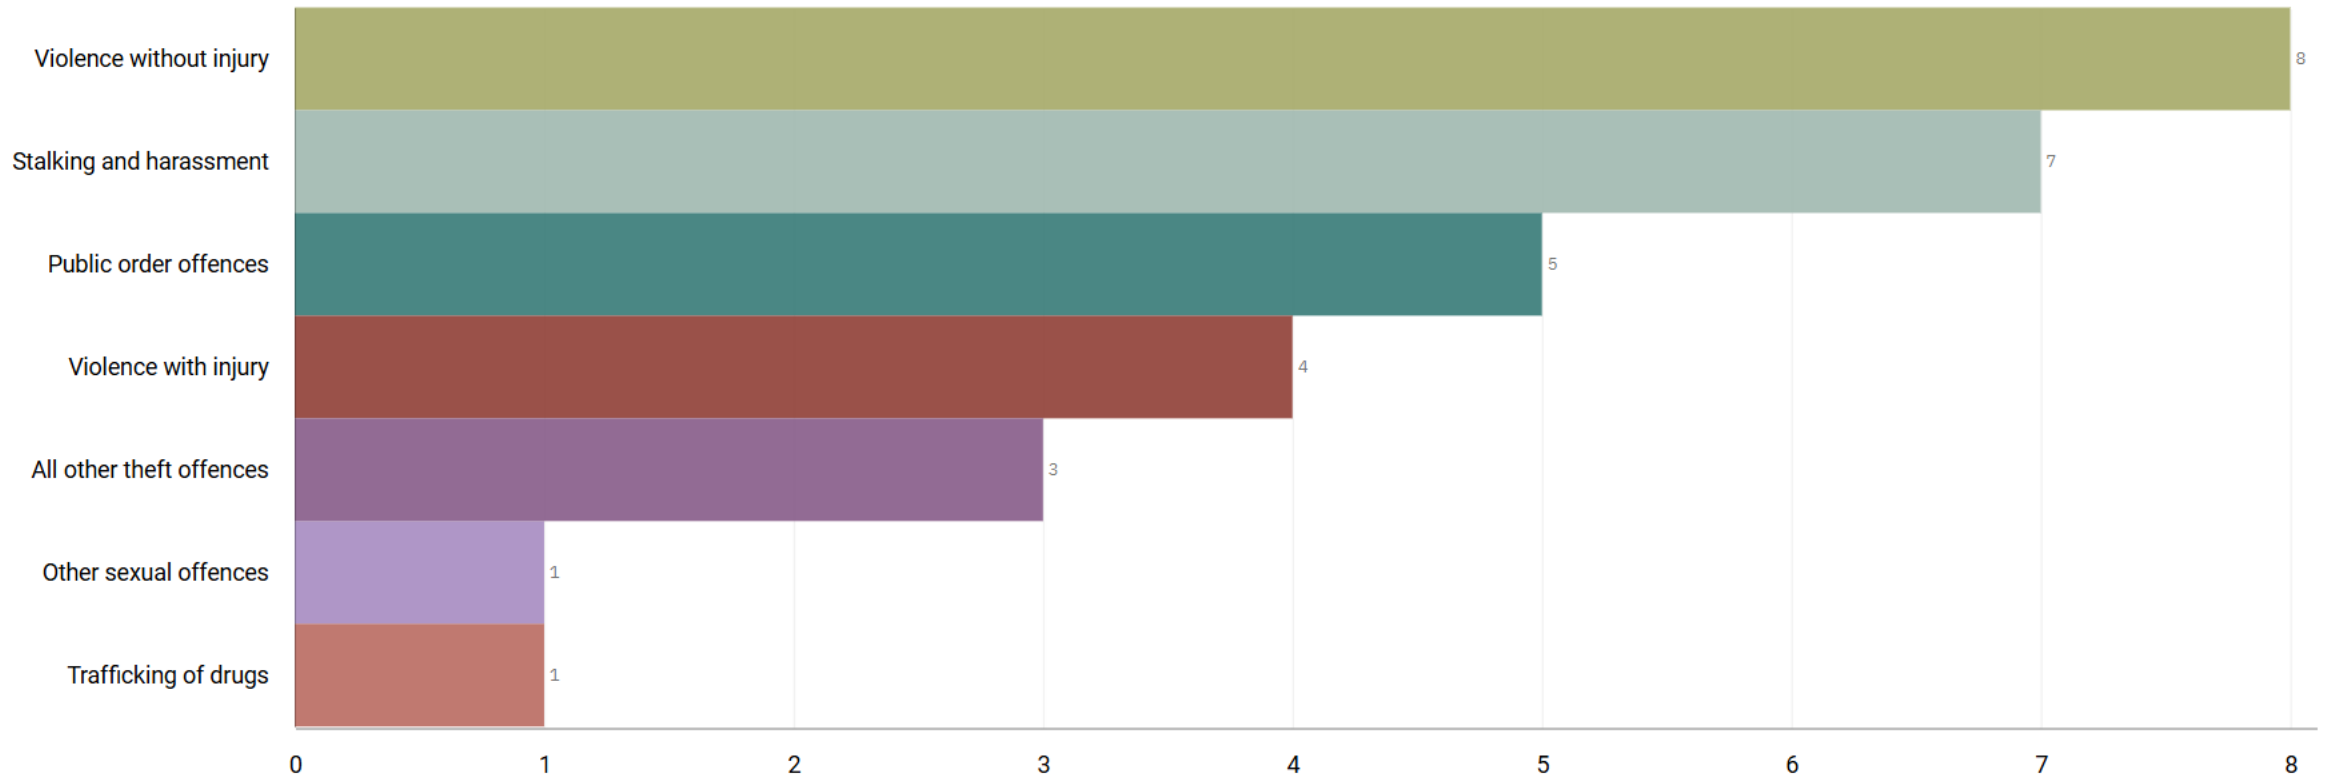

J1A2 Peel Centre ALL RECORDED CRIME

Number of Crimes by Crime Tree Level Four (Highest Volume Contributor)

J1A2 Peel Centre “Street Name” Stats

J1A2	Peel Centre	Shoplifting	PEEL CENTRE	GREAT PORTWOOD STREET	PORTWOOD	SK1 2HH
J1A2	Peel Centre	Shoplifting	DUNELM MILL	ST MARYS WAY	PORTWOOD	SK1 2HU
J1A2	Peel Centre	Shoplifting	PEEL CENTRE	GREAT PORTWOOD STREET	PORTWOOD	SK1 2HH

J1A3 Shaw Heath ALL RECORDED CRIME

Number of Crimes by Crime Tree Level Four (Highest Volume Contributor)

J1A3 Shaw Heath “Street Name” Stats

J1A3	Shaw Heath	Dosturbance		MOTTRAM TOWERS	MOTTRAM FOLD	SK1 3NY
J1A3	Shaw Heath	Public Order	CHURCHGATE HOUSE	CHURCHGATE		SK1 1YJ
J1A3	Shaw Heath	Public Order		SHAW HEATH WELLINGTON ROAD SOUTH	CALE GREEN	SK2 6QP
J1A3	Shaw Heath	Theft		GRAND CENTRAL SQUARE		SK1 3SS
J1A3	Shaw Heath	Criminal Damage		BOSDEN CLOSE		SK1 3TA
J1A3	Shaw Heath	Theft From Dwelling			KIMBERLEY STREET	SK1 3PF
J1A3	Shaw Heath	Assault		SHAW HEATH PARK WELLINGTON ROAD SOUTH		SK3 8EB
J1A3	Shaw Heath	Public Order	GRAND CENTRAL LEISURE PARK	GRAND CENTRAL SQUARE		SK1 3TA
J1A3	Shaw Heath	Public Order	STOCKPORT SPORTS TRUST	WELLINGTON ROAD SOUTH		SK1 3TA
J1A3	Shaw Heath	Assault	STOCKPORT COUNCIL			SK1 3SS
J1A3	Shaw Heath	Harassment		COOPER STREET		SK1 3QL
J1A3	Shaw Heath	Harassment		RANGE ROAD	CALE GREEN	SK3 8EA