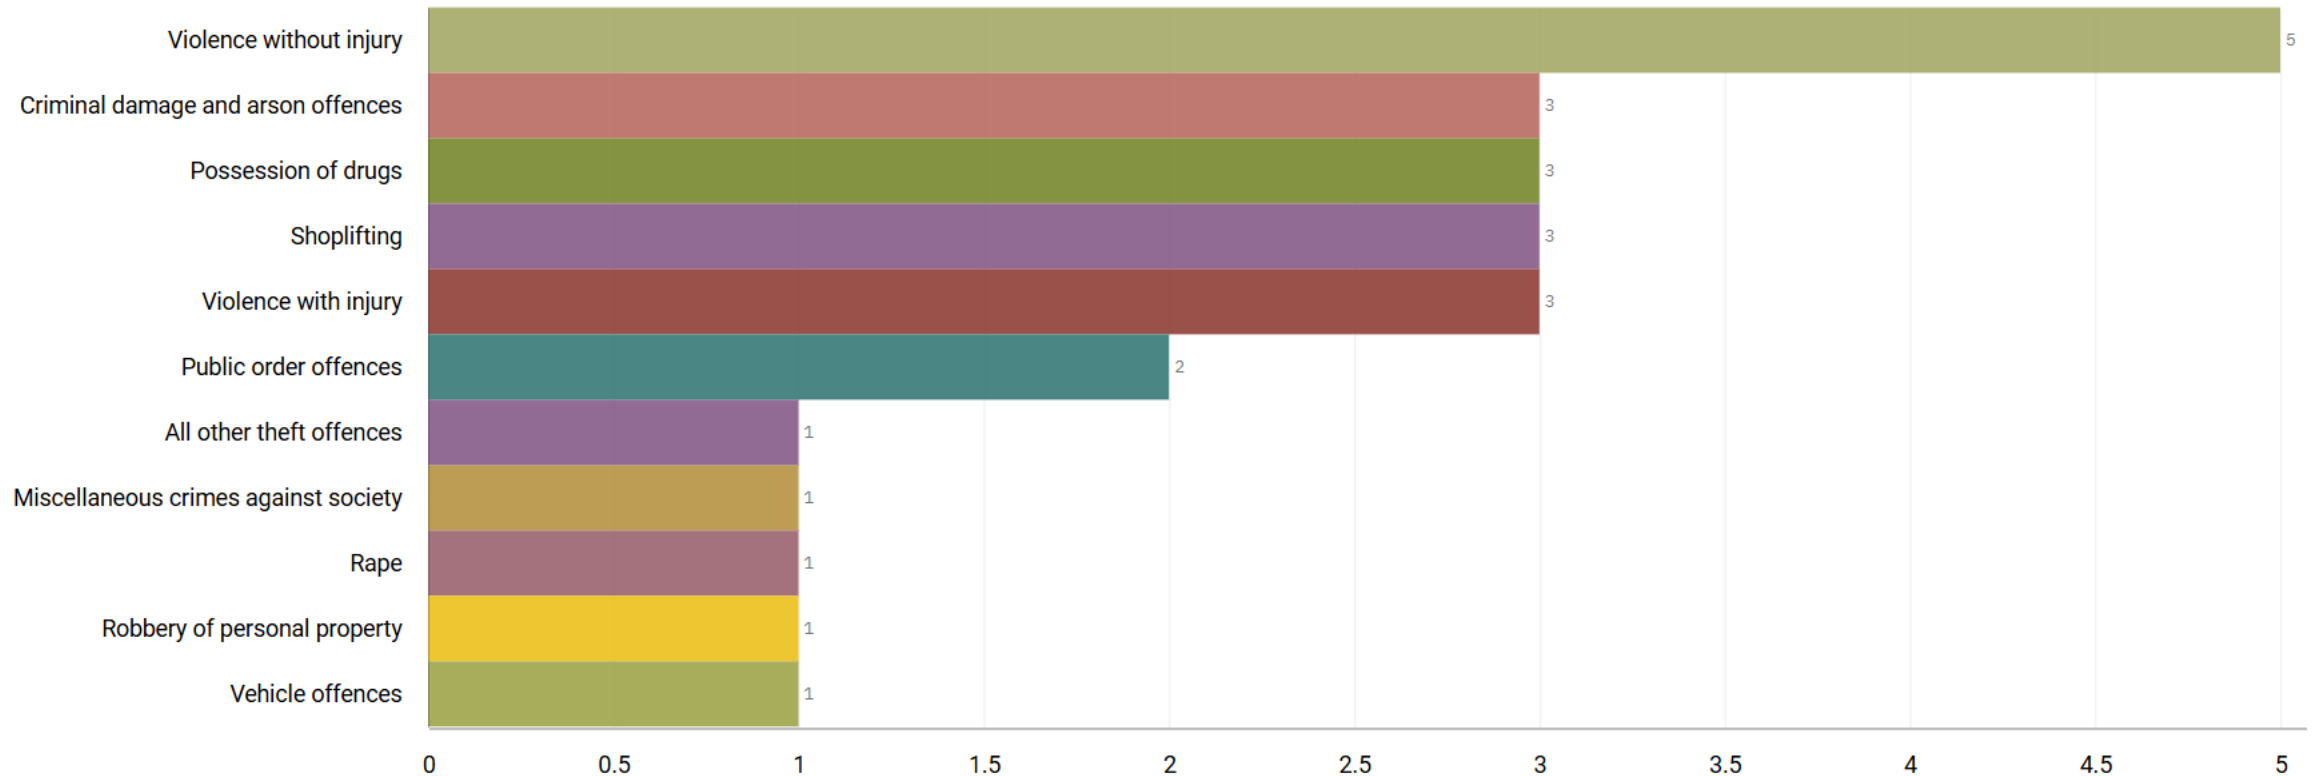

J1A1 TOWN CENTRE

J1A2 PEEL CENTRE

J1A3 PEEL CENTRE

J1B4 WOODBANK, J1B5 WOODBANK

ALL RECORDED CRIME

J1A1 Town Centre ALL RECORDED CRIME

Number of Crimes by Crime Tree Level Four (Highest Volume Contributor)

J1A1 Town Centre “Street Name” Stats