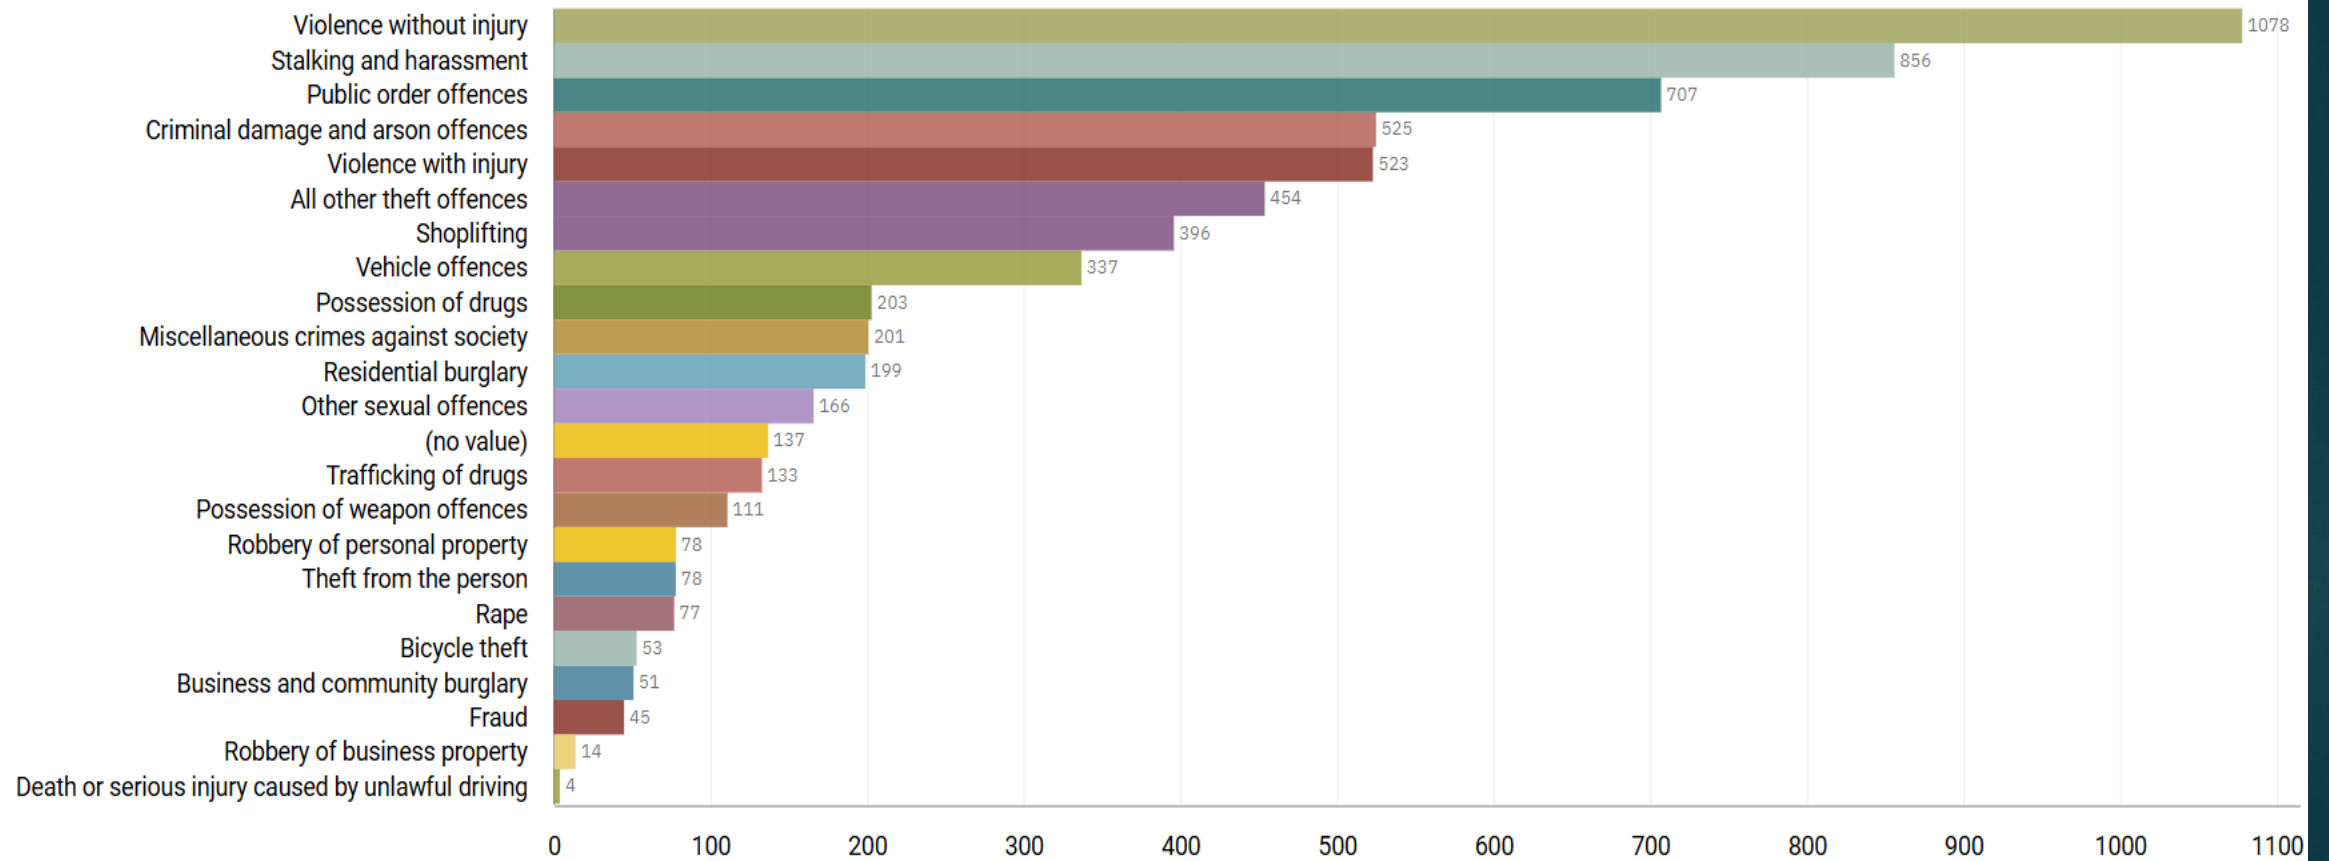

GMP ALL RECORDED CRIME

Number of Crimes by Crime Tree Level Four (Highest Volume Contributor)