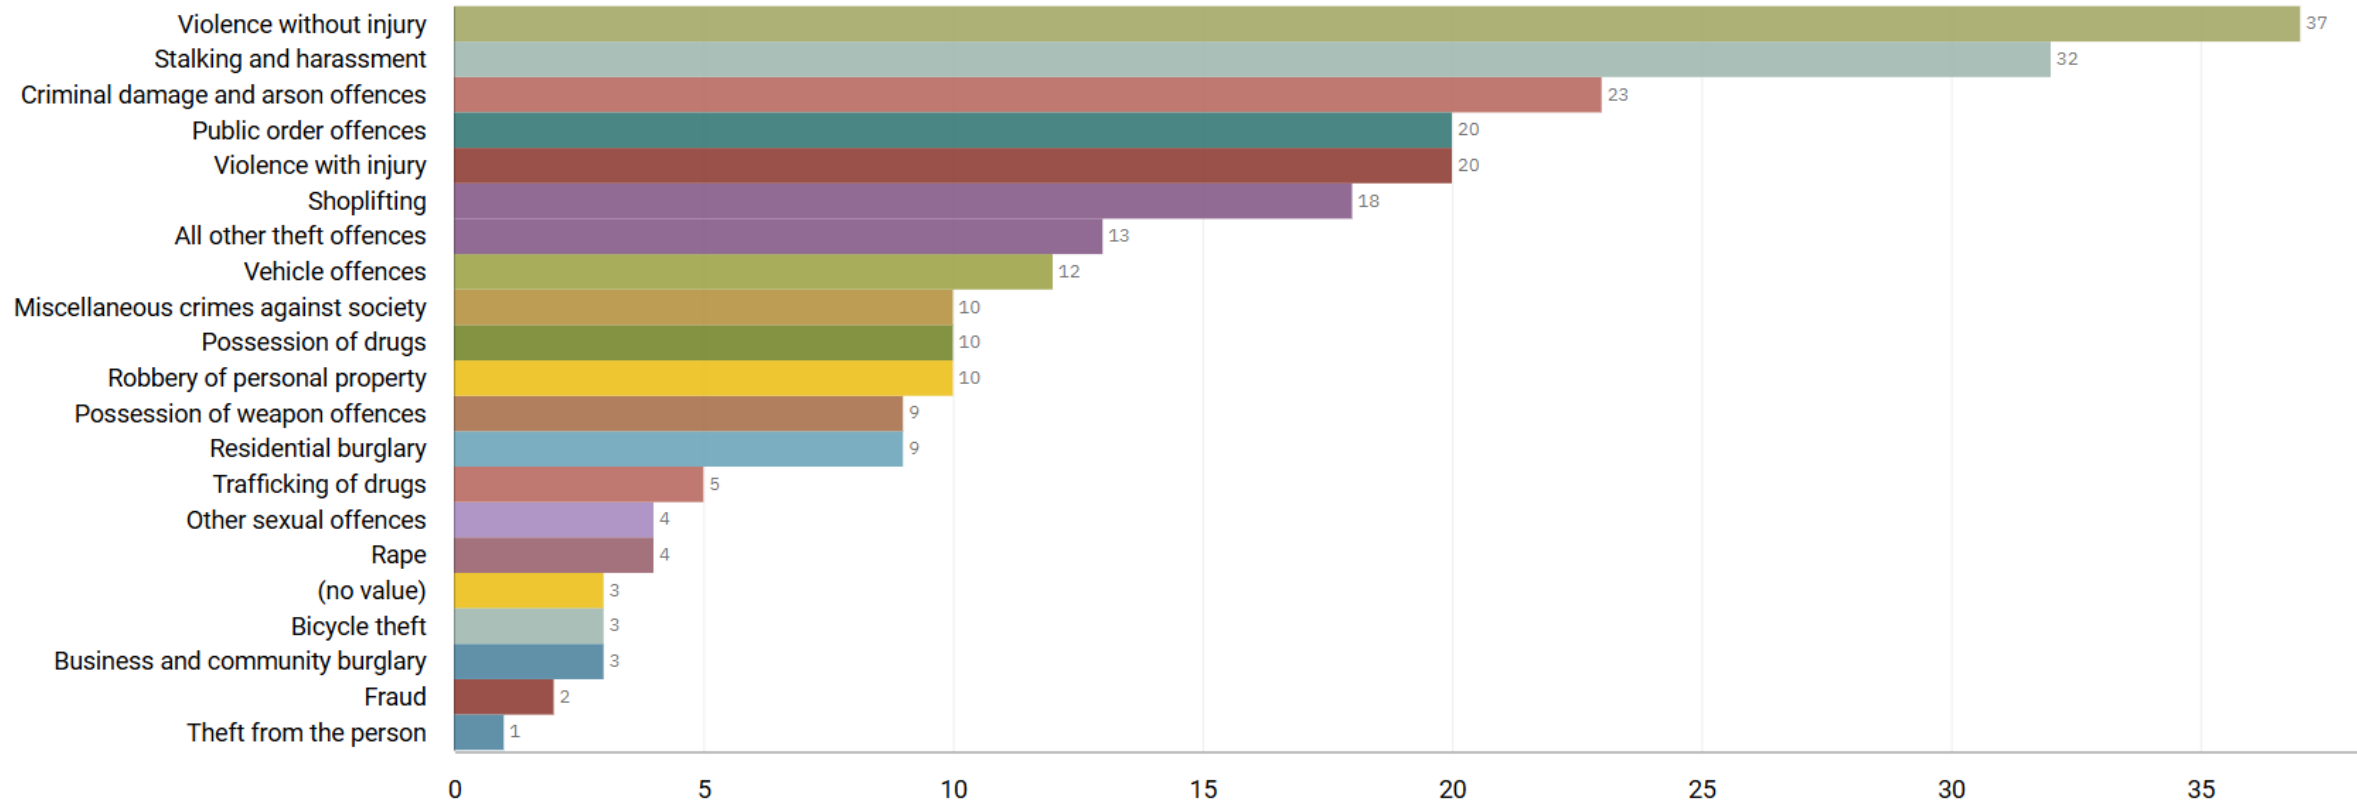

# GMP ALL RECORDED CRIME

Number of Crimes by Crime Tree Level Four (Highest Volume Contributor)

# STOCKPORT ALL RECORDED CRIME

Number of Crimes by Crime Tree Level Four (Highest Volume Contributor)

**J1F1 Brinnington**  
**And**  
**J1F2 Lancashire Hill**  
**ALL RECORDED CRIME**