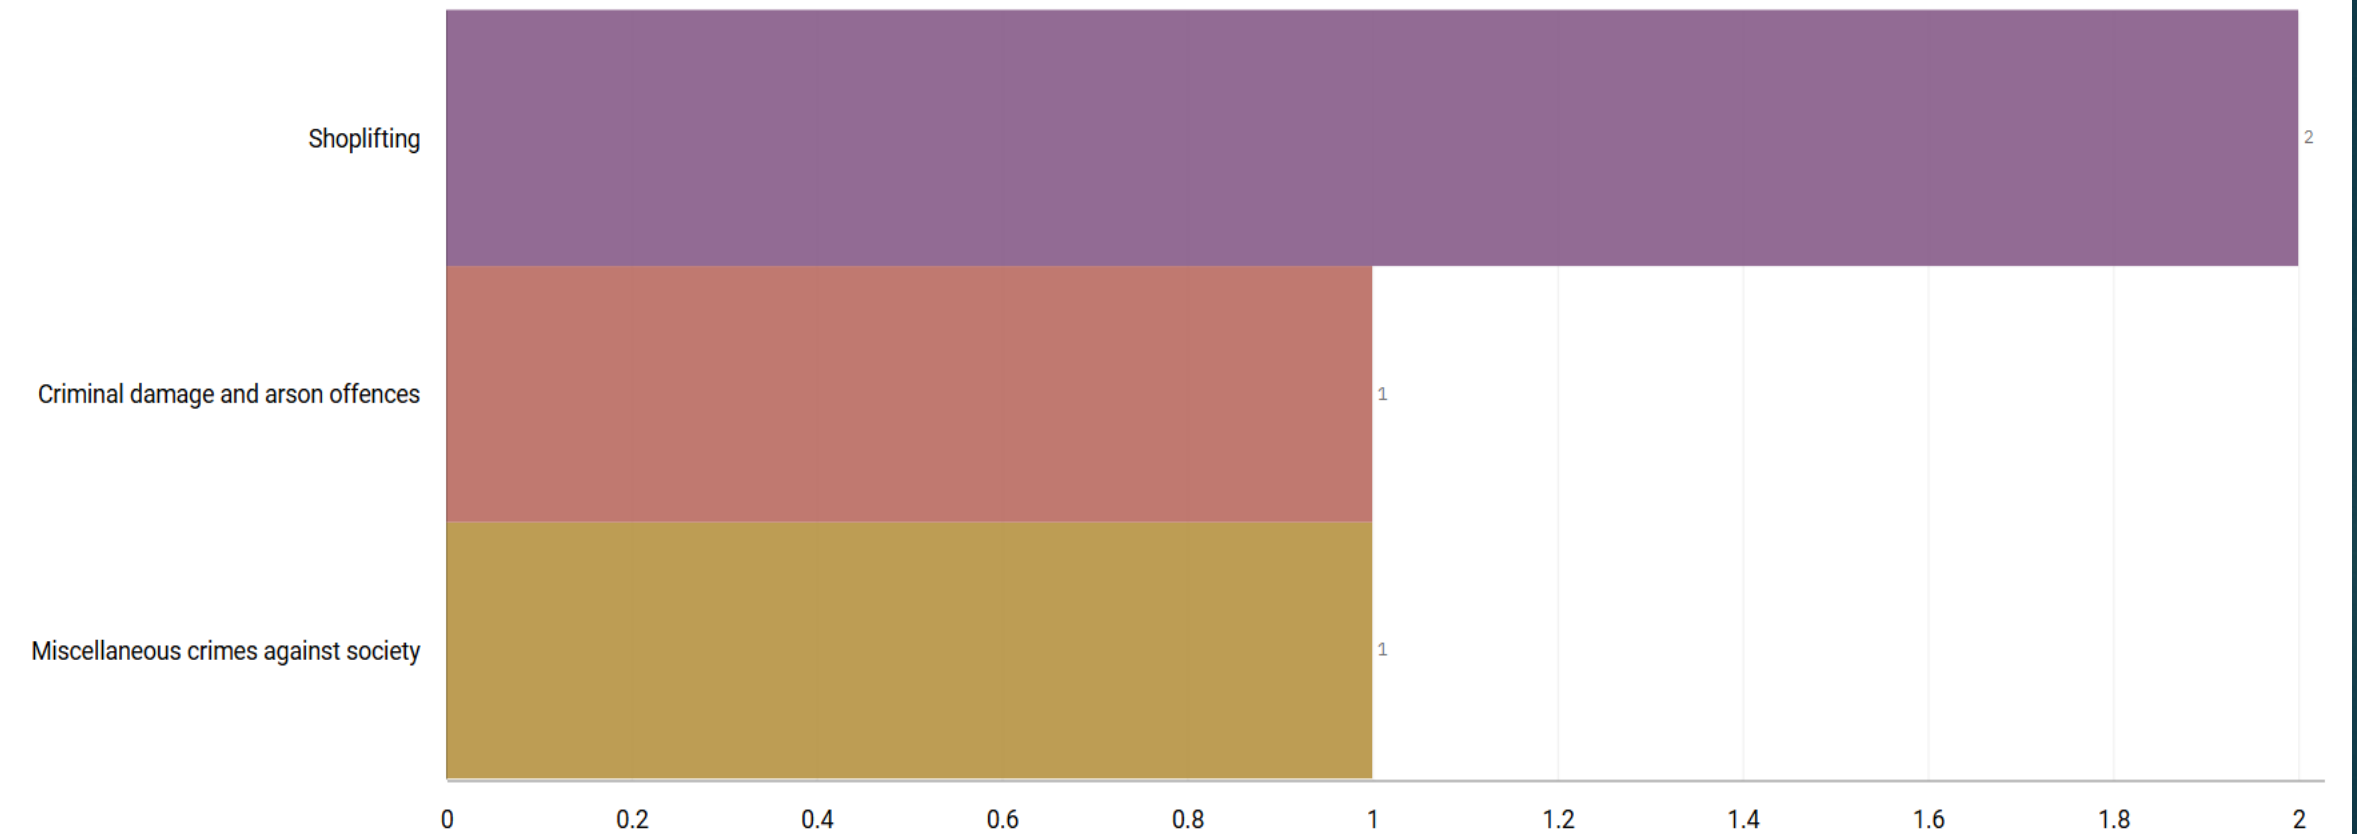

J1A2 Peel Centre ALL RECORDED CRIME

Number of Crimes by Crime Tree Level Four (Highest Volume Contributor)