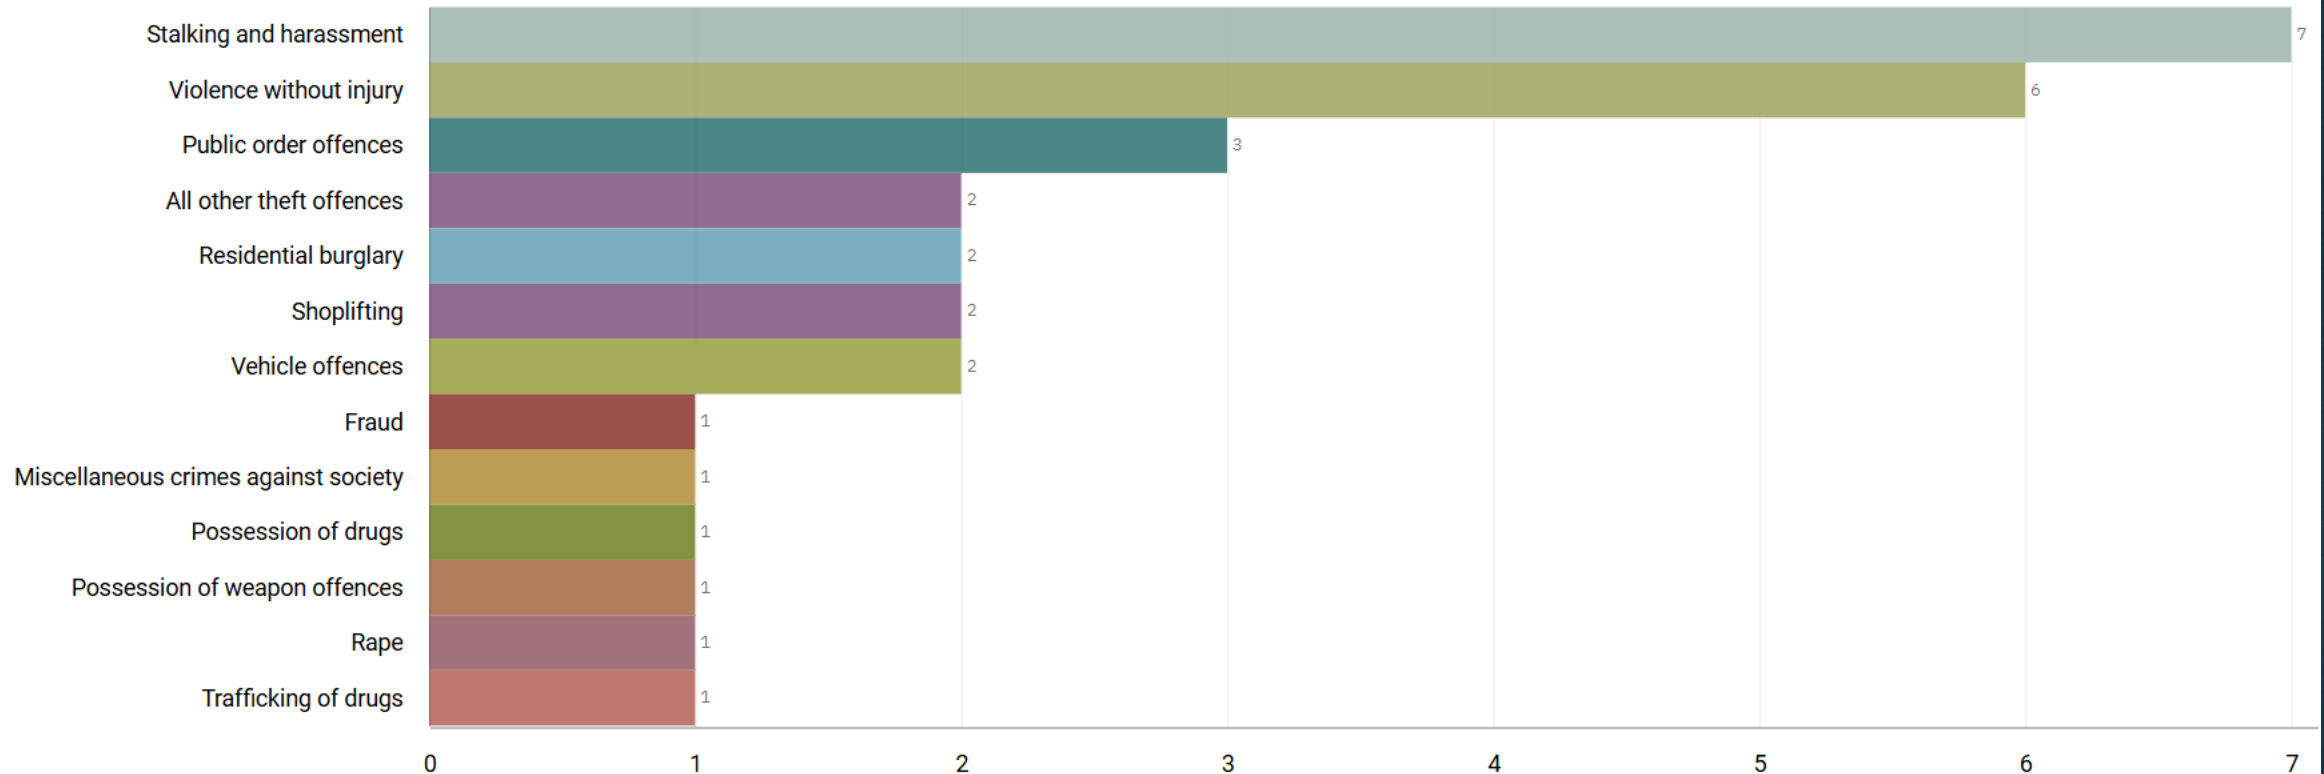

# J1A3 Shaw Heath ALL RECORDED CRIME

Number of Crimes by Crime Tree Level Four (Highest Volume Contributor)