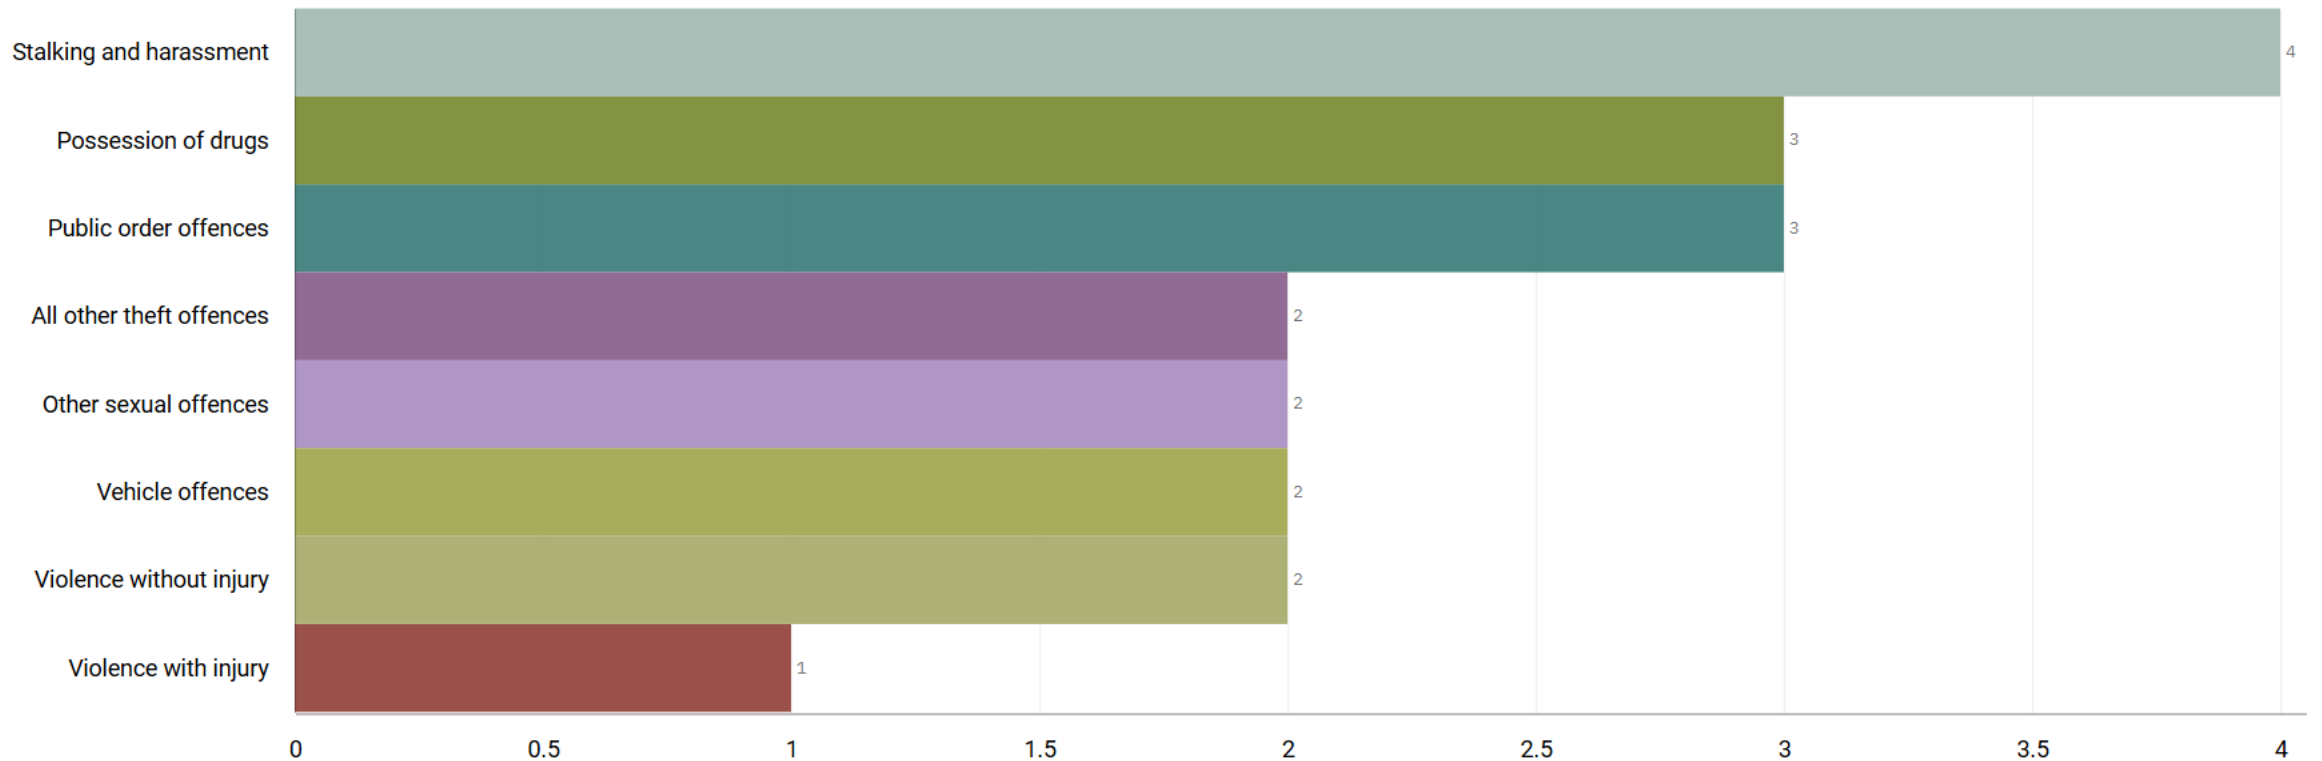

J1K1 Adswood/J1K2 Bridgehall ALL RECORDED CRIME

Number of Crimes by Crime Tree Level Four (Highest Volume Contributor)