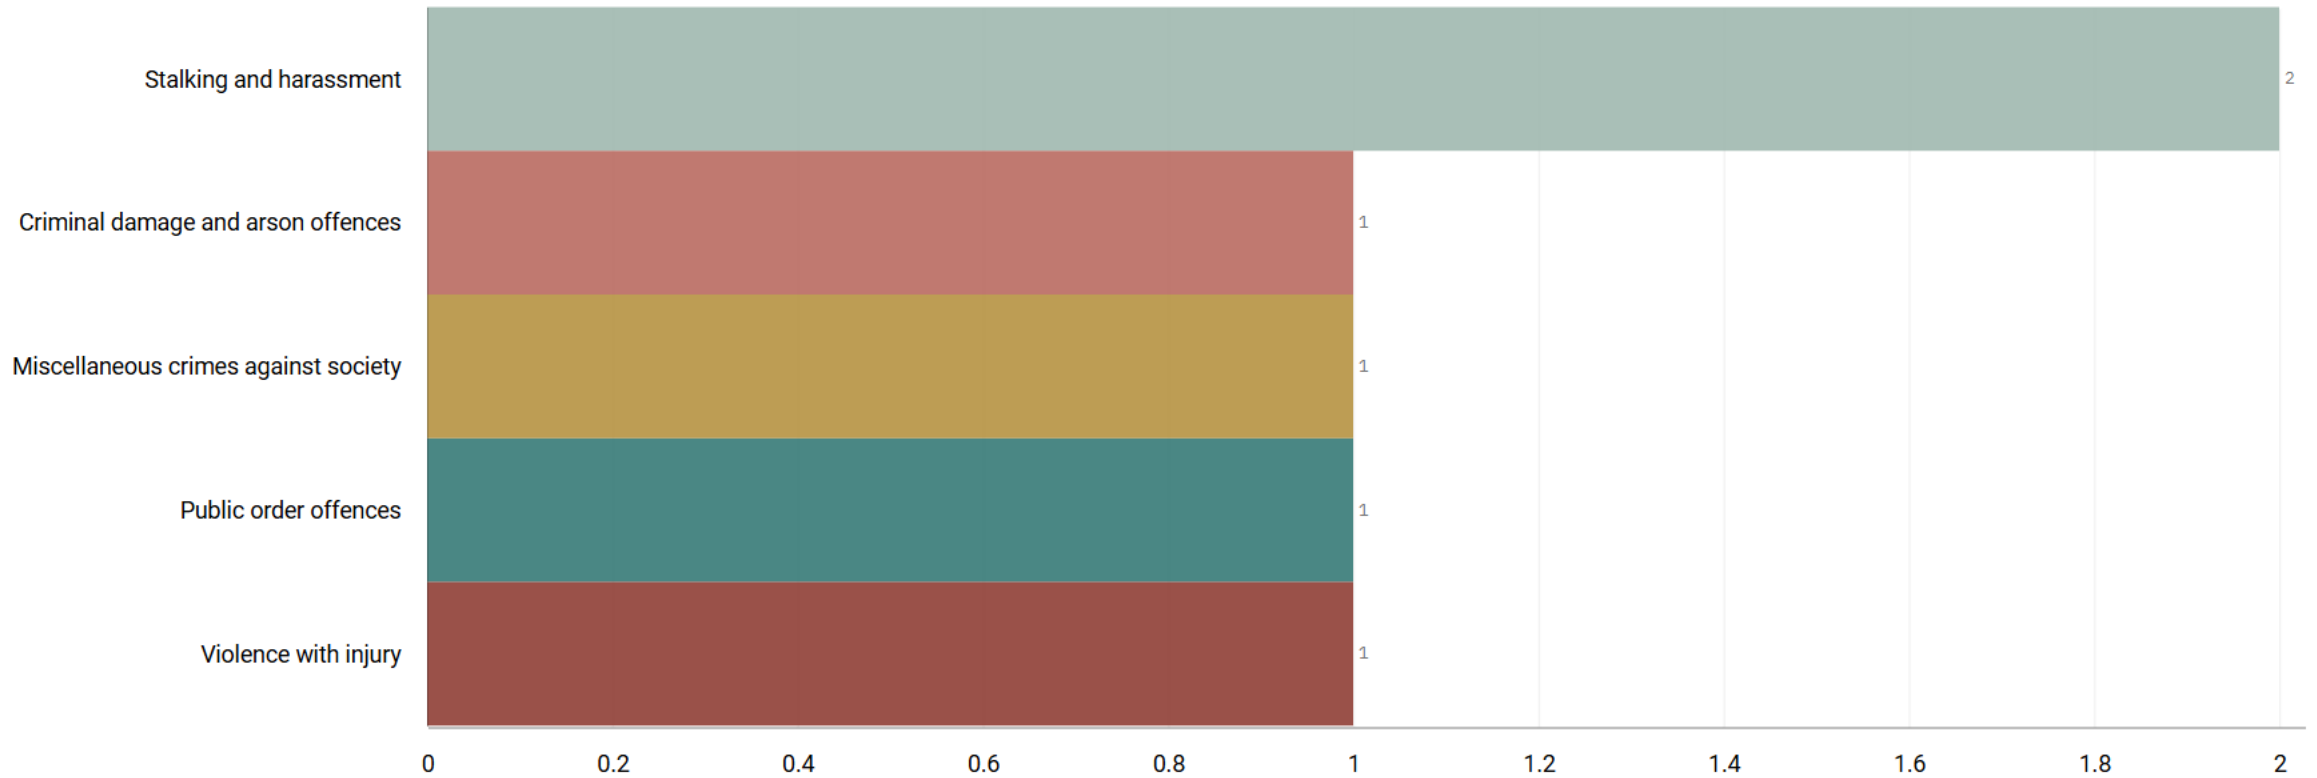

J1C4 Alexandra Park ALL RECORDED CRIME

Number of Crimes by Crime Tree Level Four (Highest Volume Contributor)