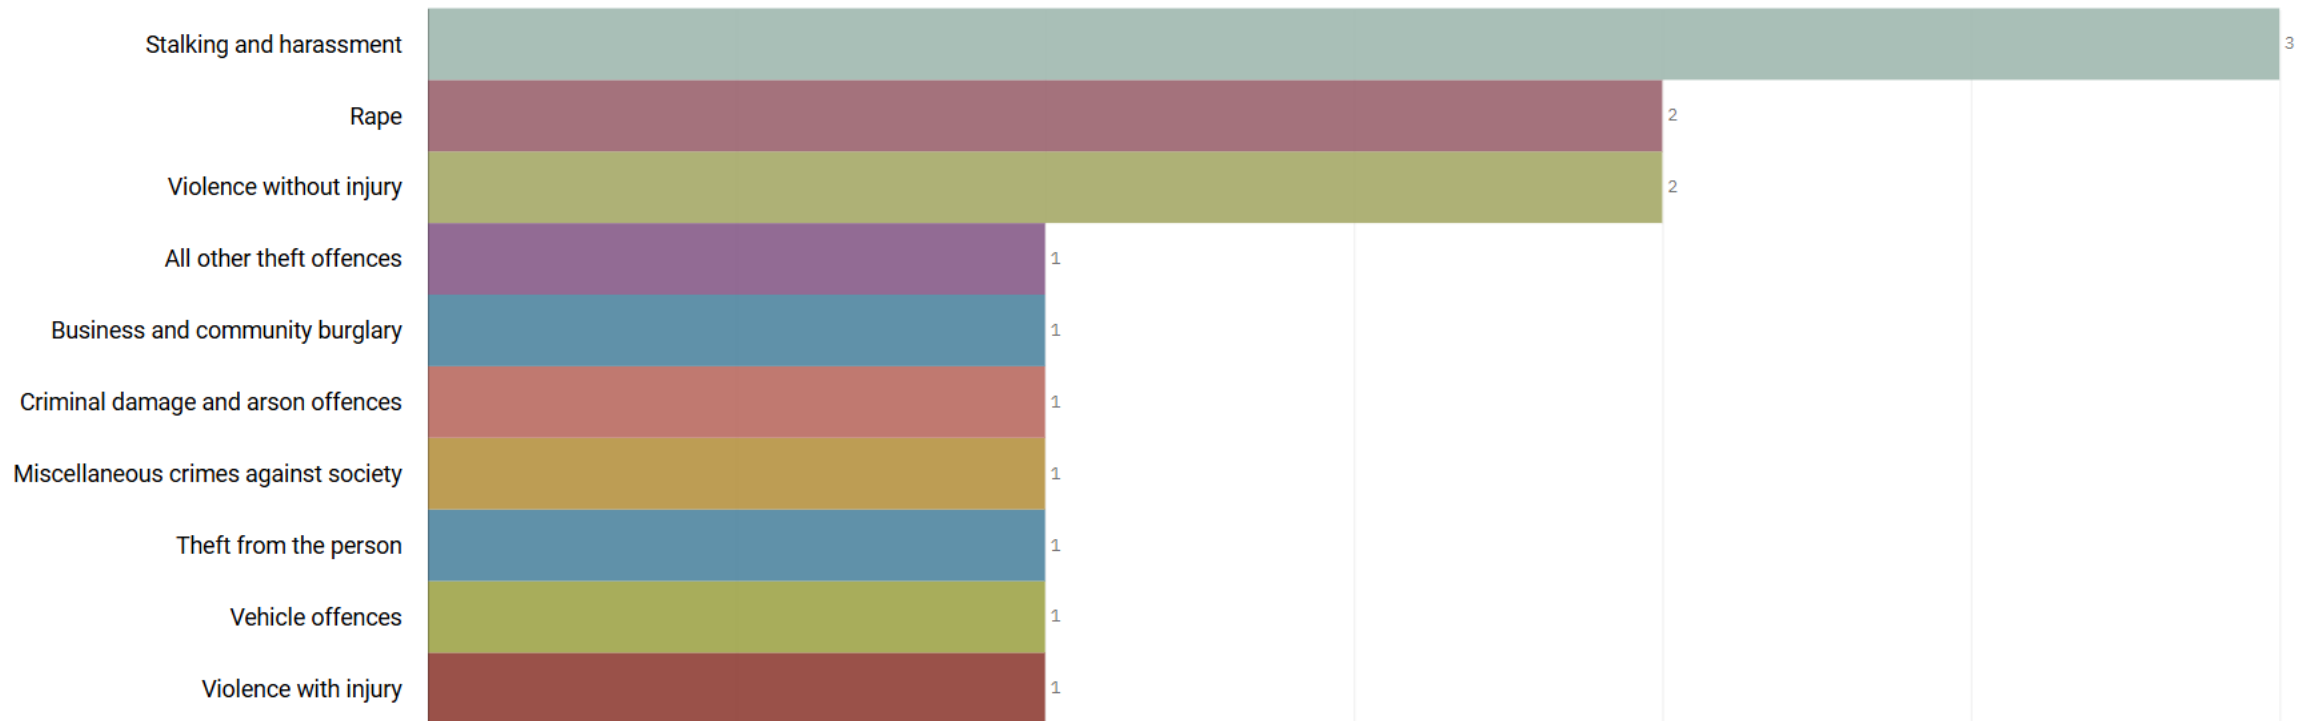

J1B5 Hillgate and Heavily ALL RECORDED CRIME

Number of Crimes by Crime Tree Level Four (Highest Volume Contributor)