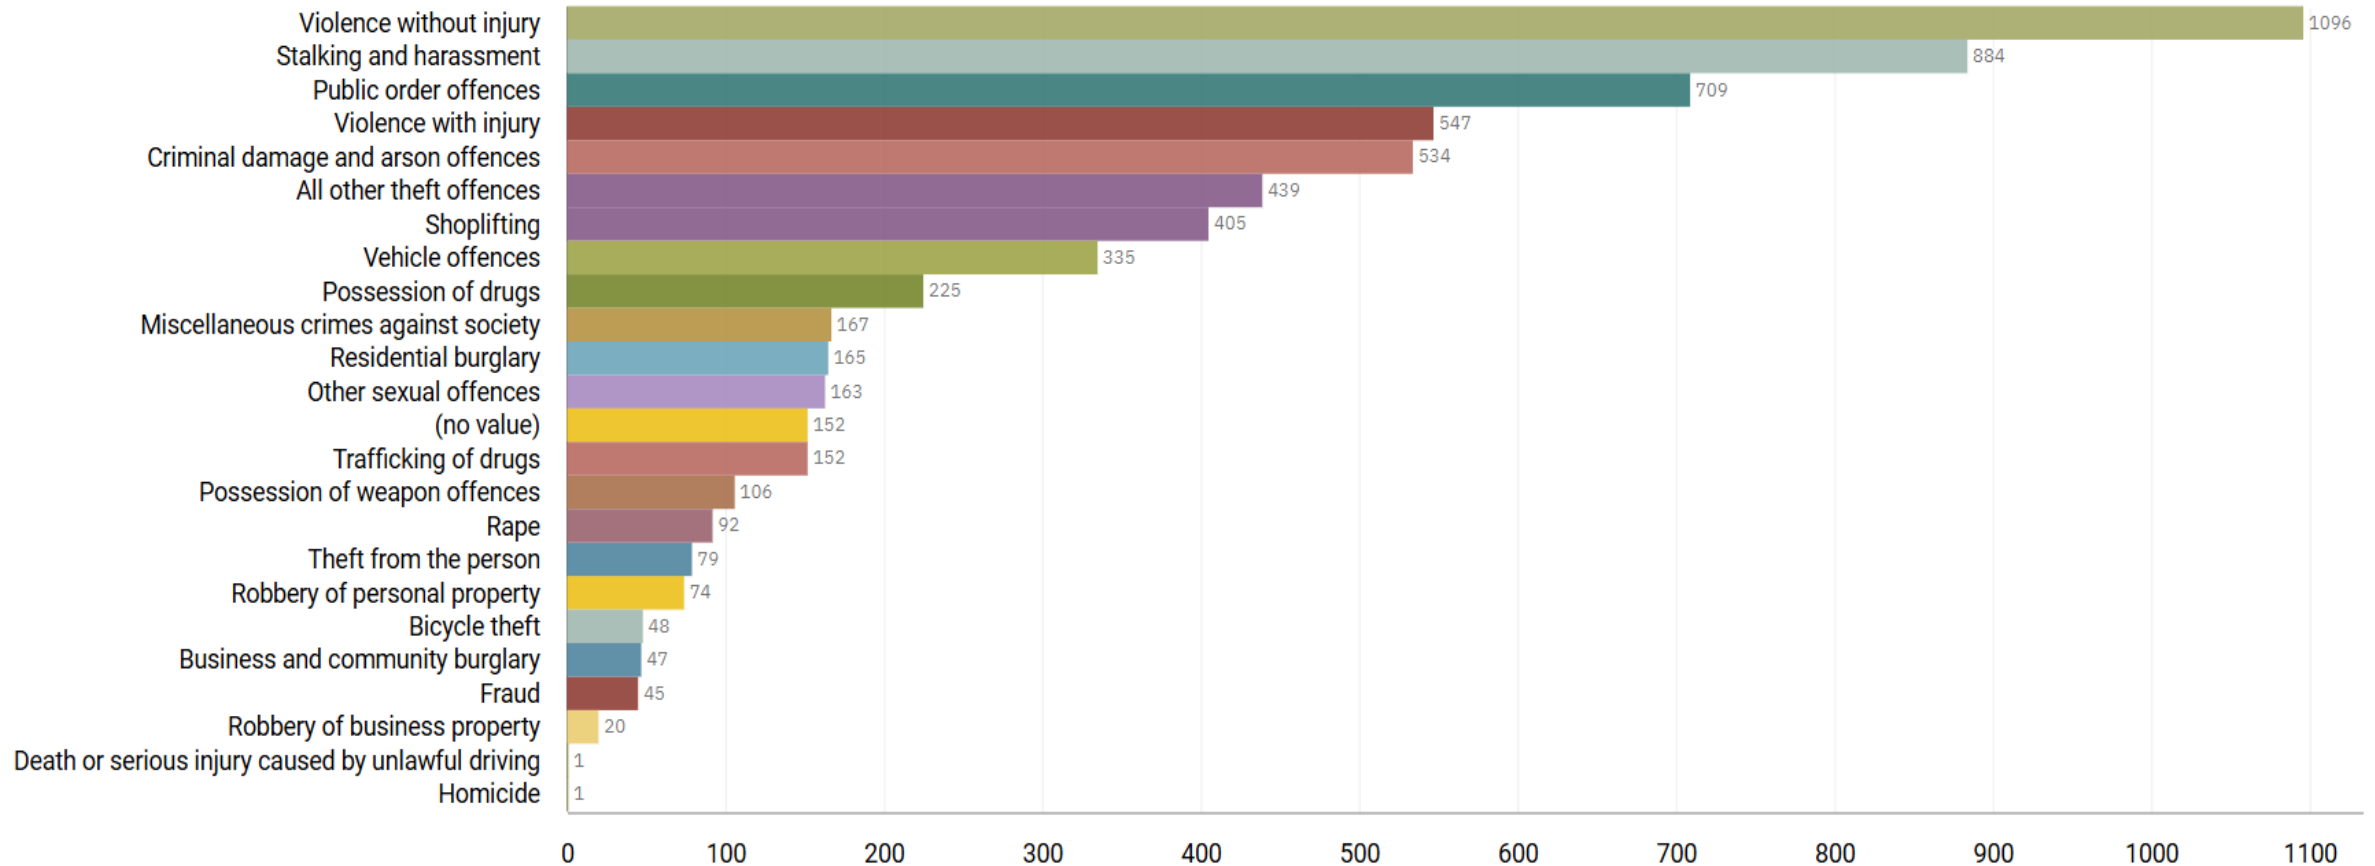

GMP ALL RECORDED CRIME

Number of Crimes by Crime Tree Level Four (Highest Volume Contributor)