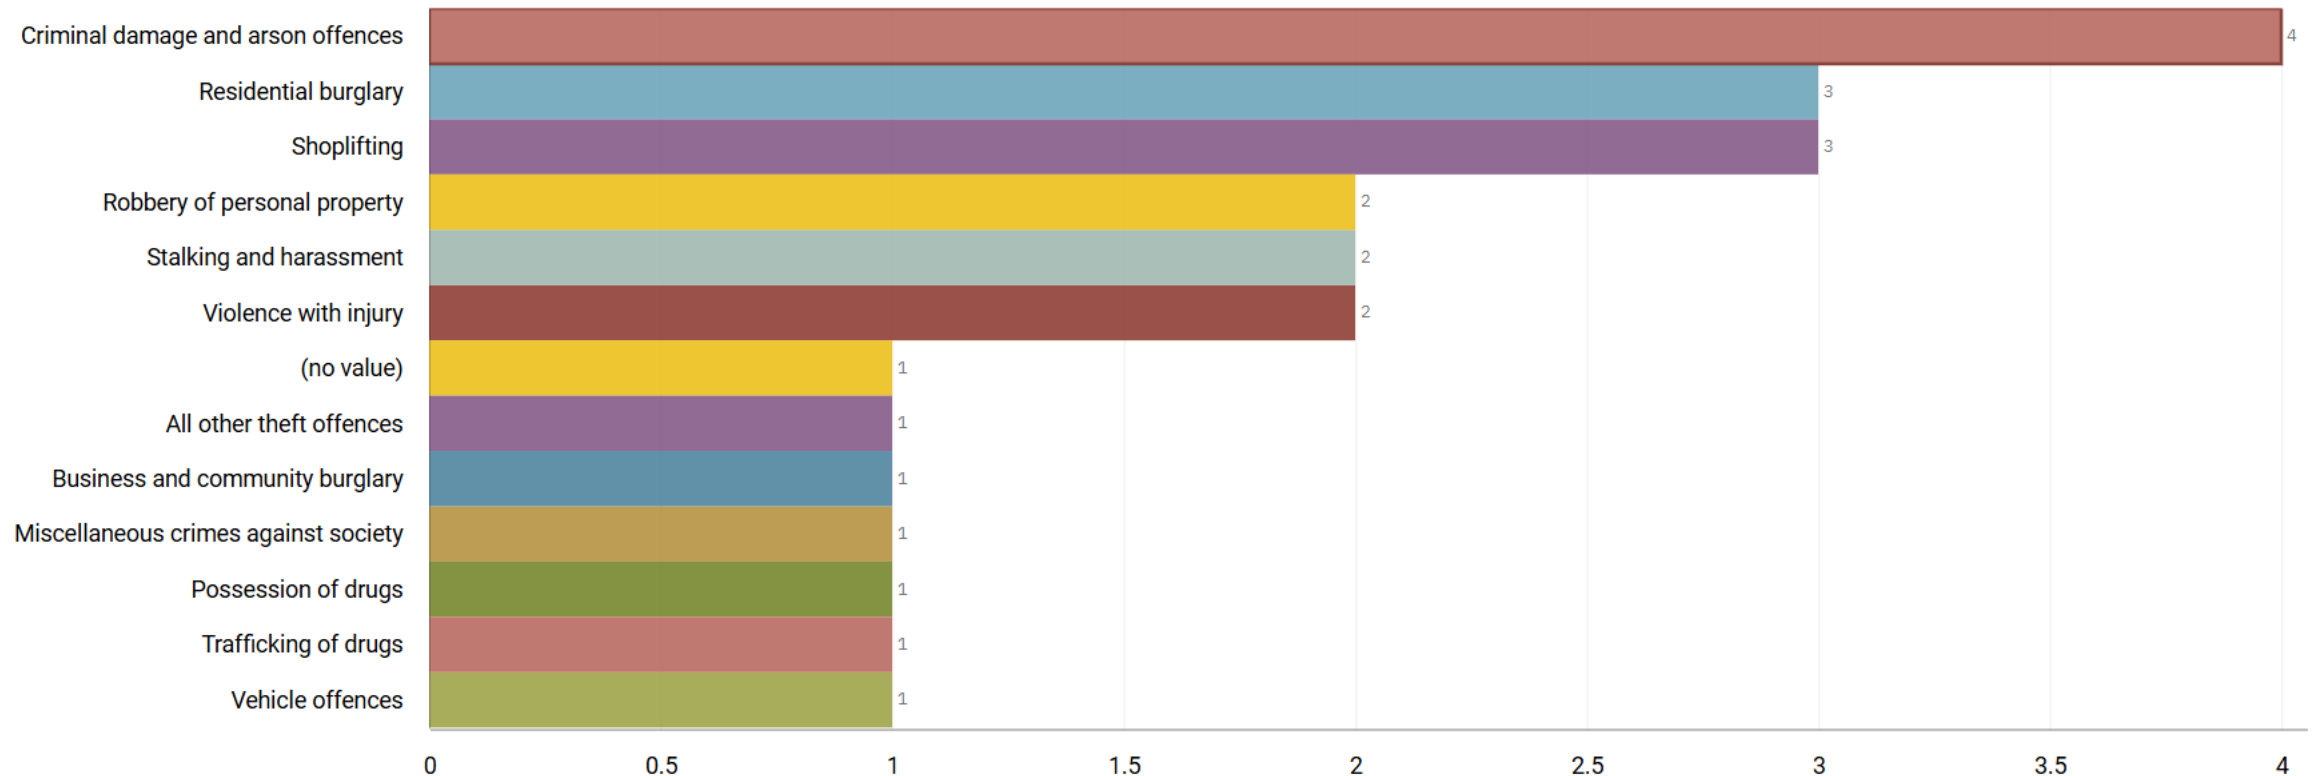

J1C5 Edgeley ALL RECORDED CRIME

Number of Crimes by Crime Tree Level Four (Highest Volume Contributor)