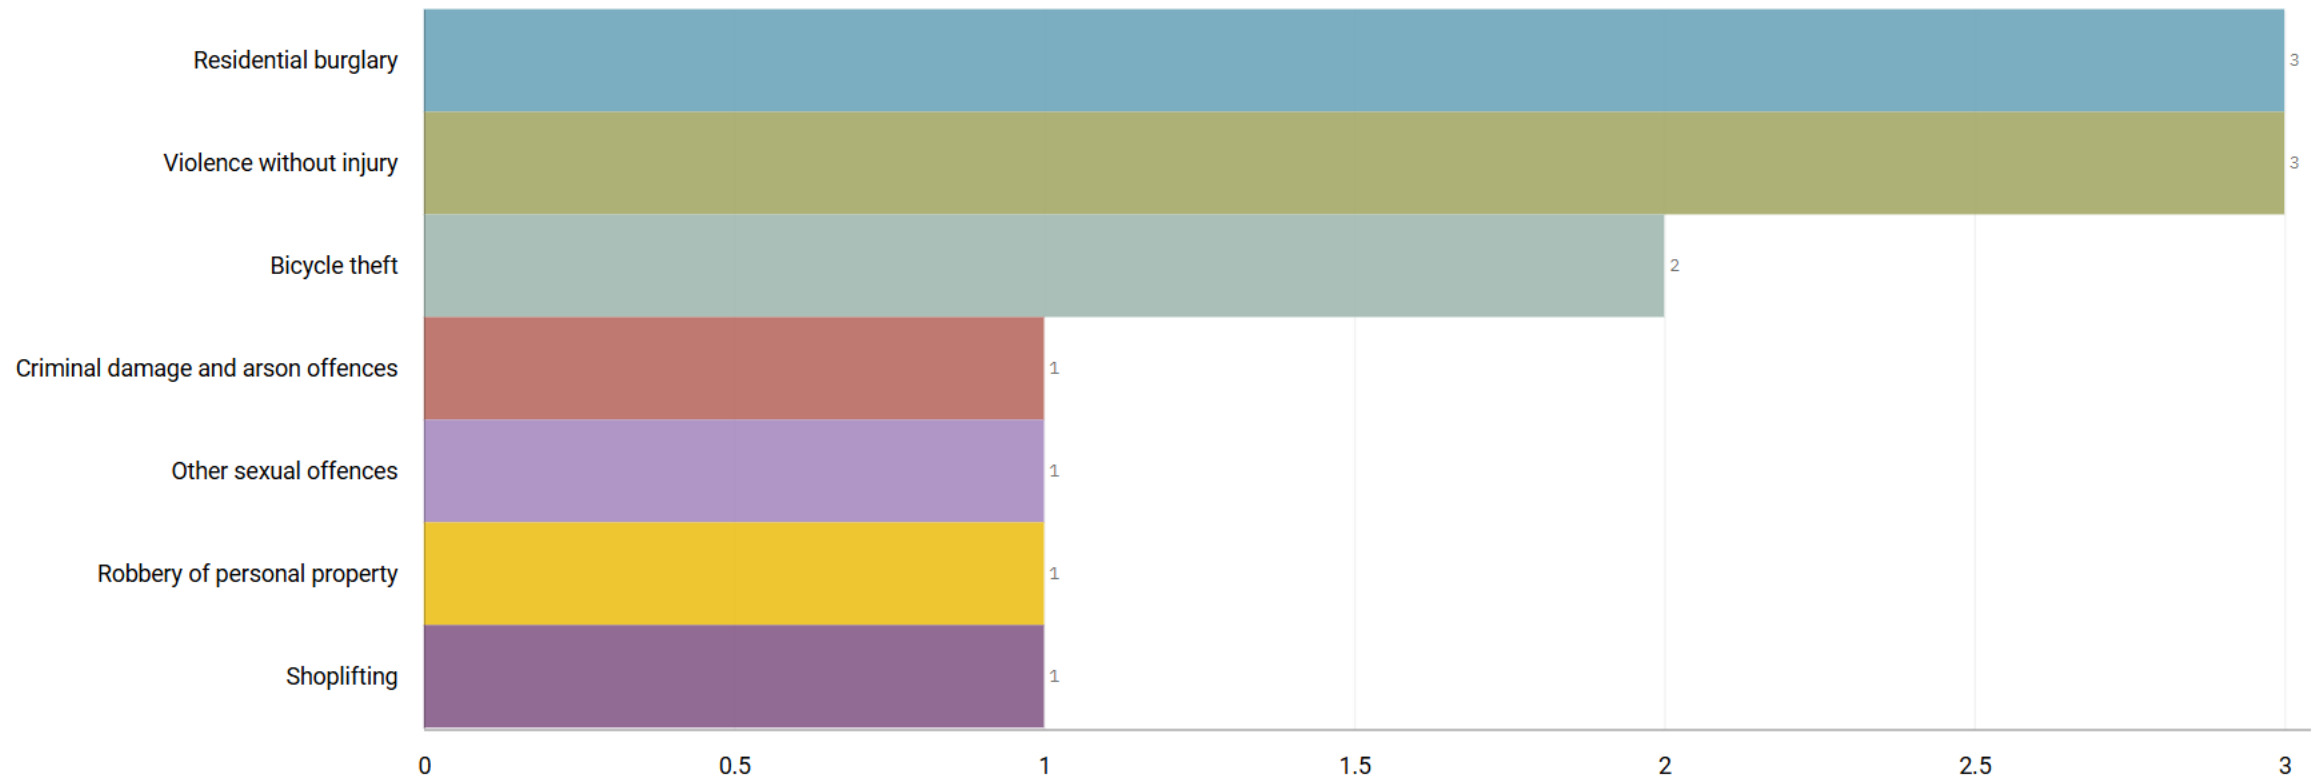

J1B4 Woodbank ALL RECORDED CRIME

Number of Crimes by Crime Tree Level Four (Highest Volume Contributor)