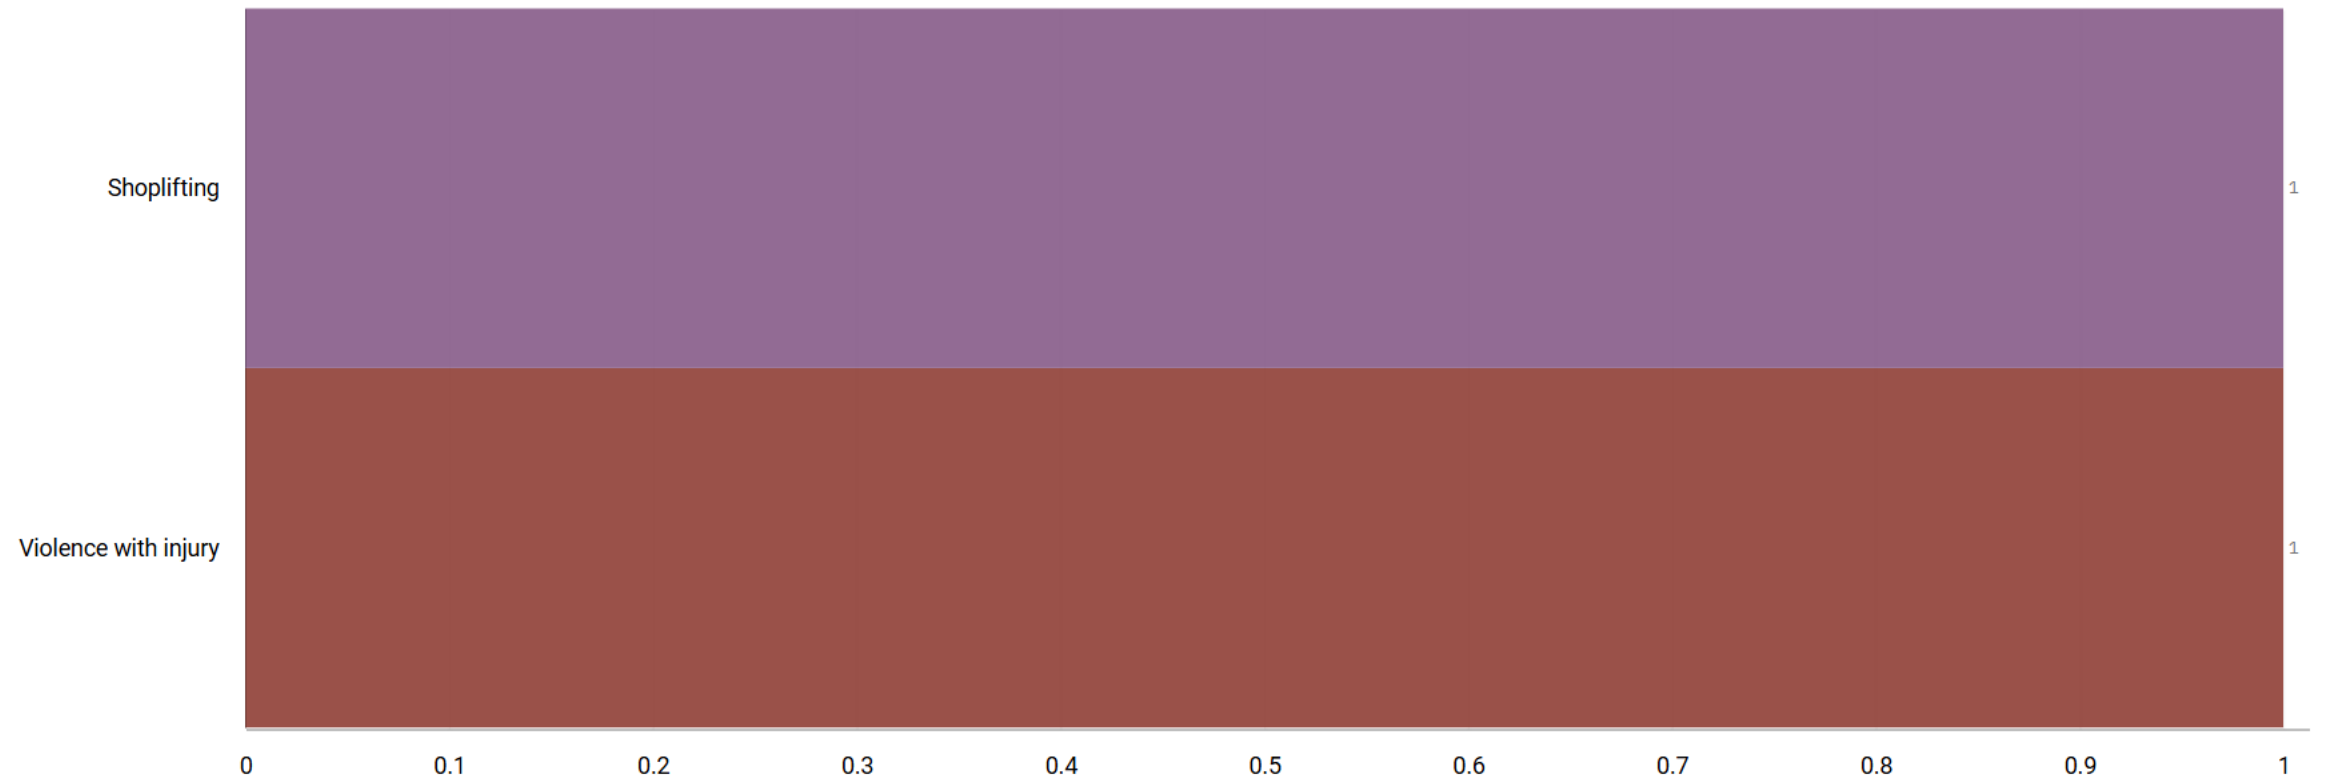

J1C6 Cheadle Heath ALL RECORDED CRIME

Number of Crimes by Crime Tree Level Four (Highest Volume Contributor)