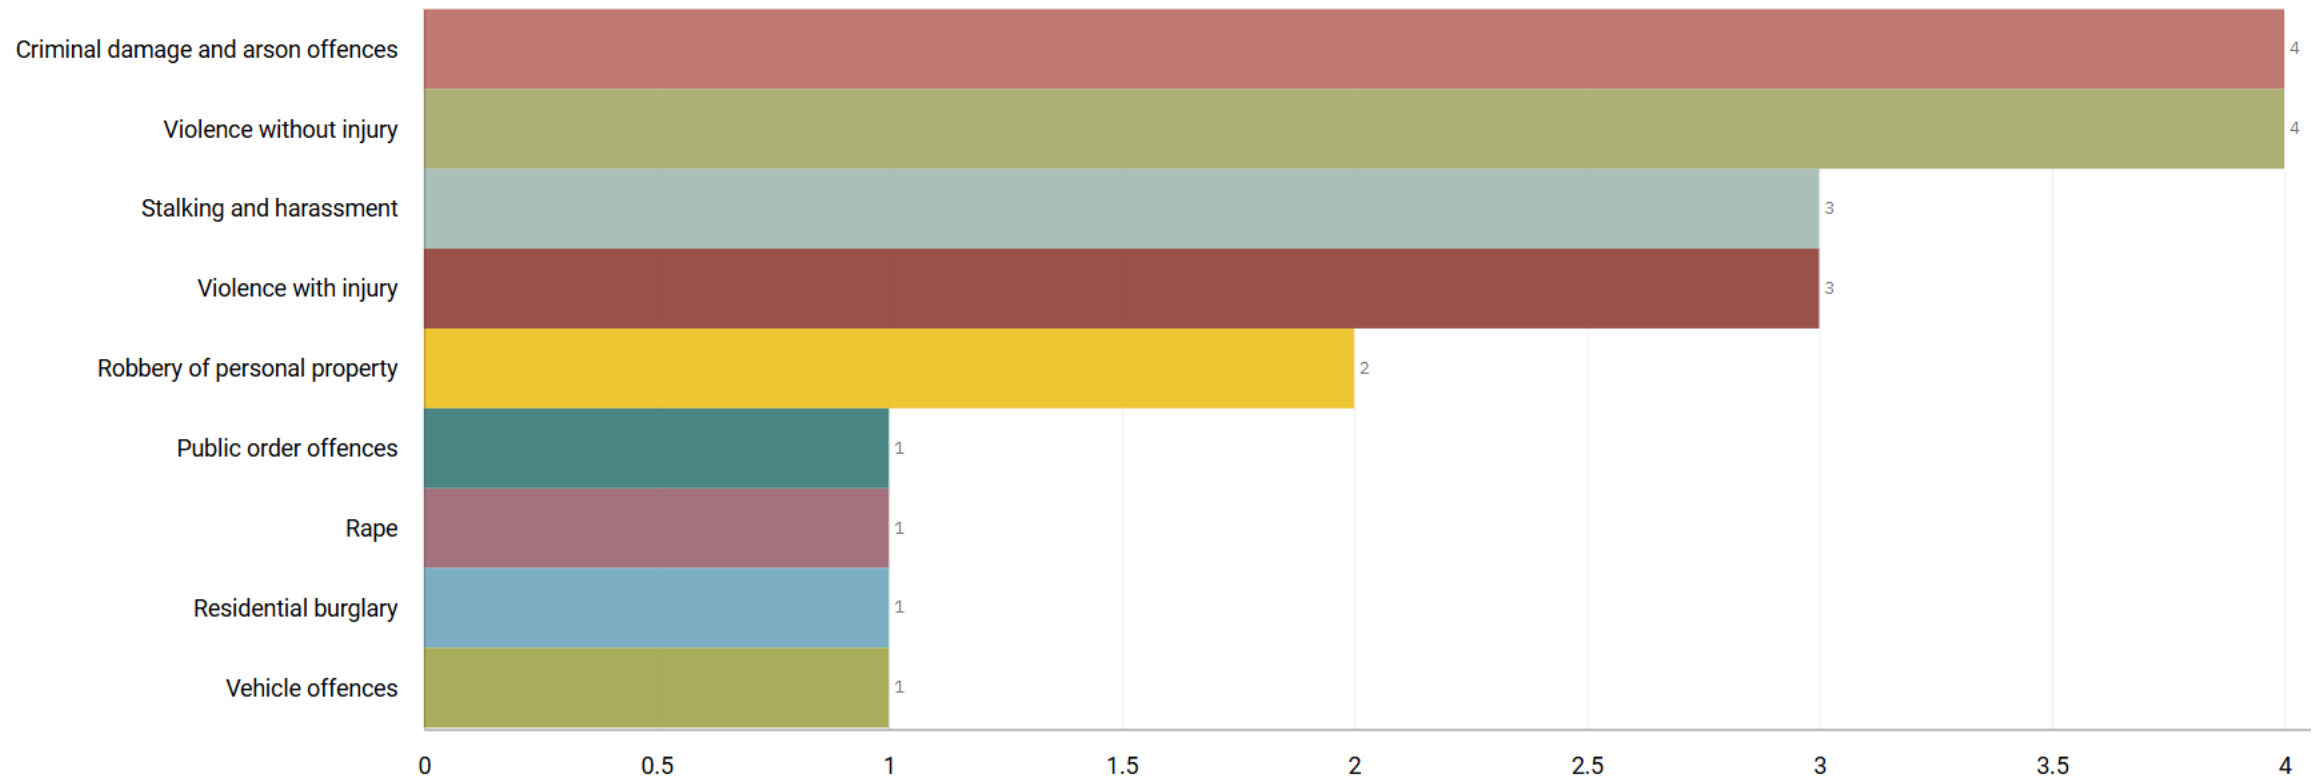

J1F1 Brinnington ALL RECORDED CRIME

Number of Crimes by Crime Tree Level Four (Highest Volume Contributor)