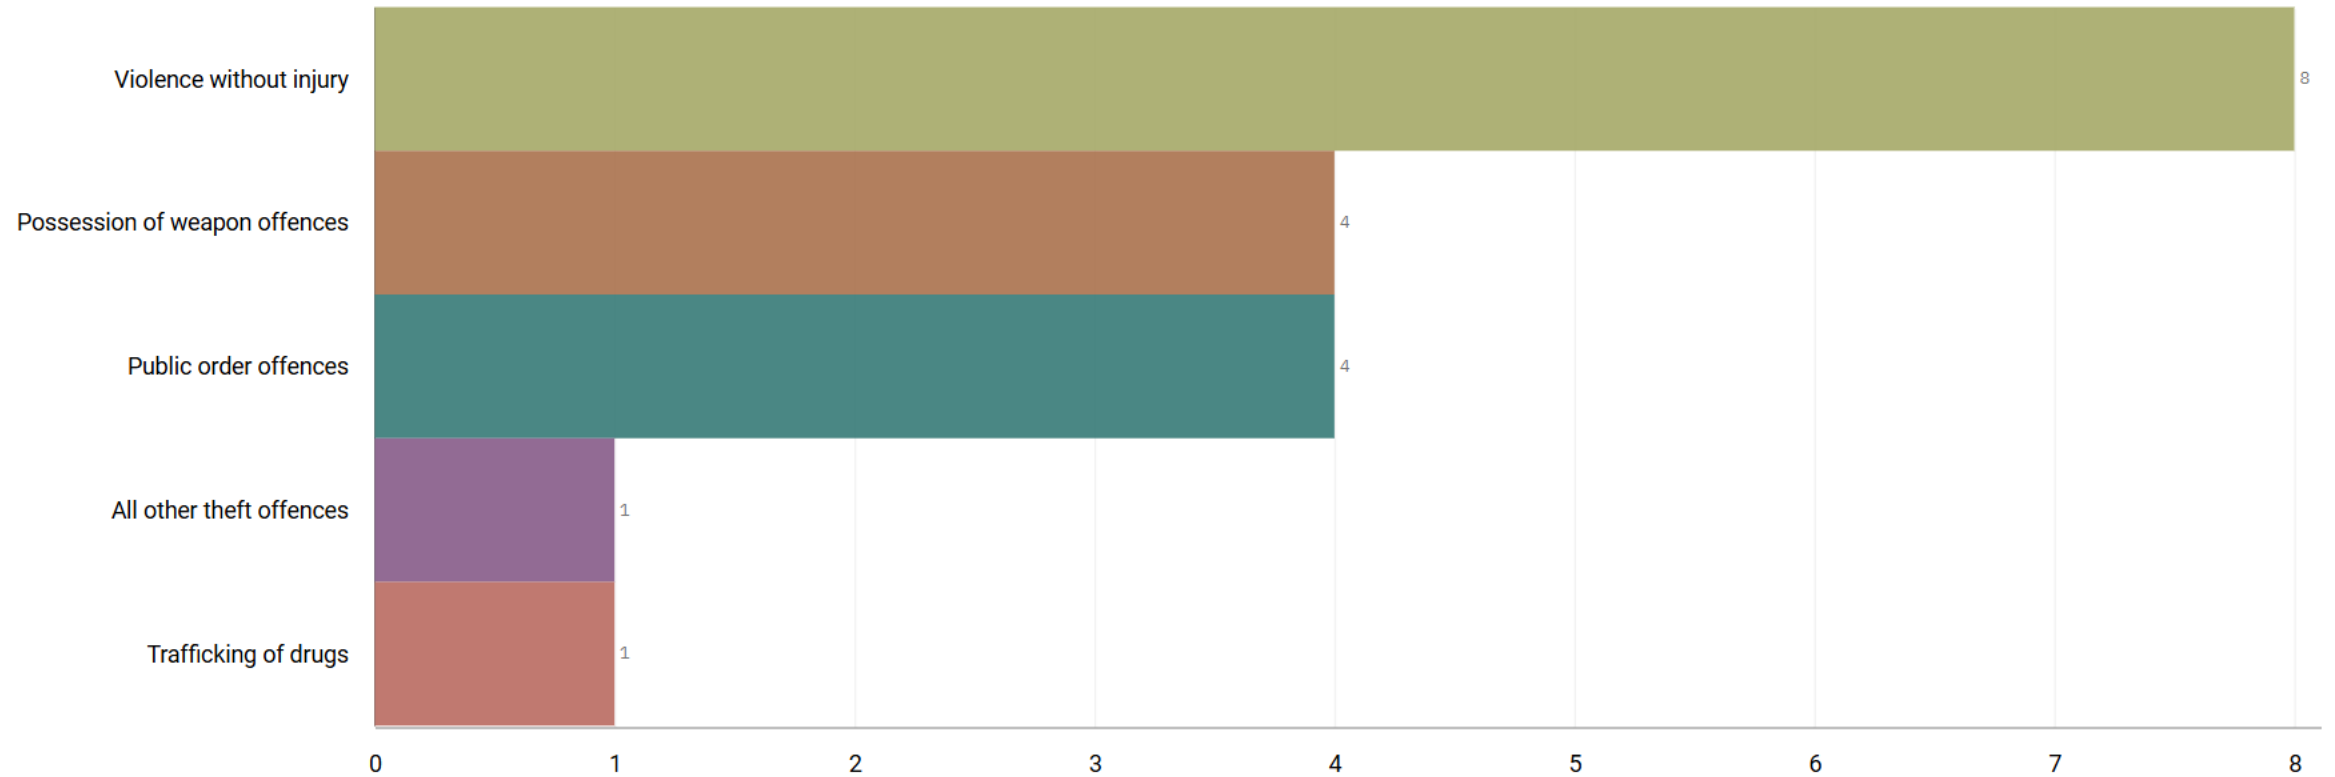

# J1F2 Lancashire Hill ALL RECORDED CRIME

Number of Crimes by Crime Tree Level Four (Highest Volume Contributor)